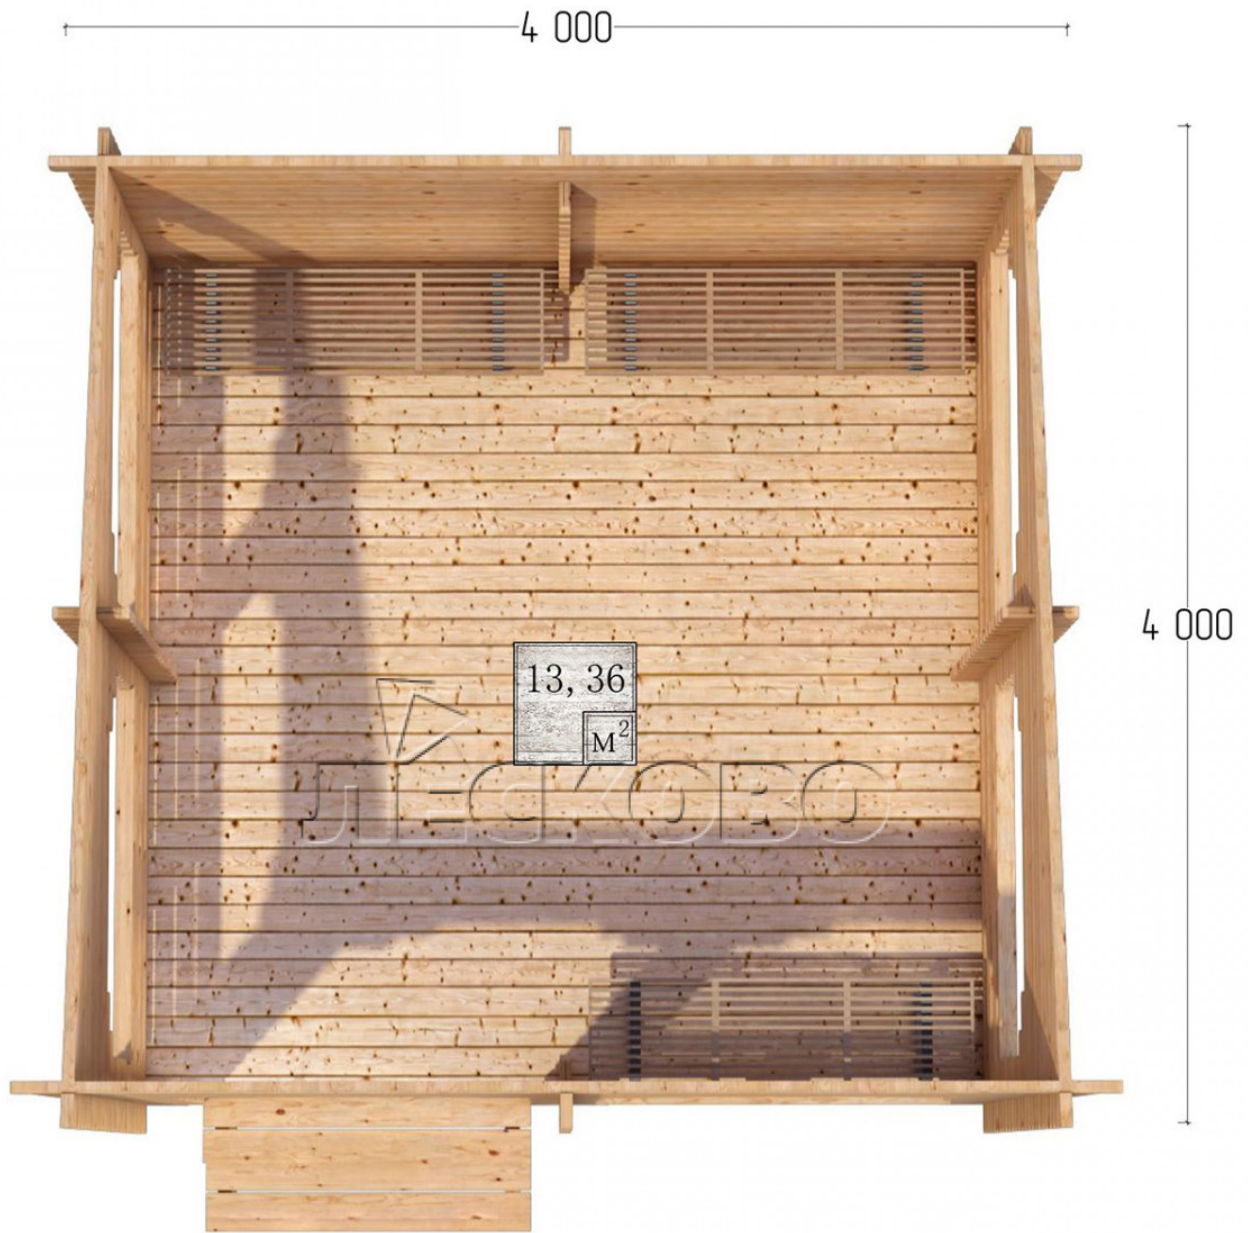

## Veranda "B" series 4x4

Project Dimensions

4 × 4 / 13.7 m<sup>2</sup>

Full house set

**2,096 €**

### Timber

45 mm

65 mm  
+ 520 €

## Project planning

# Разрез