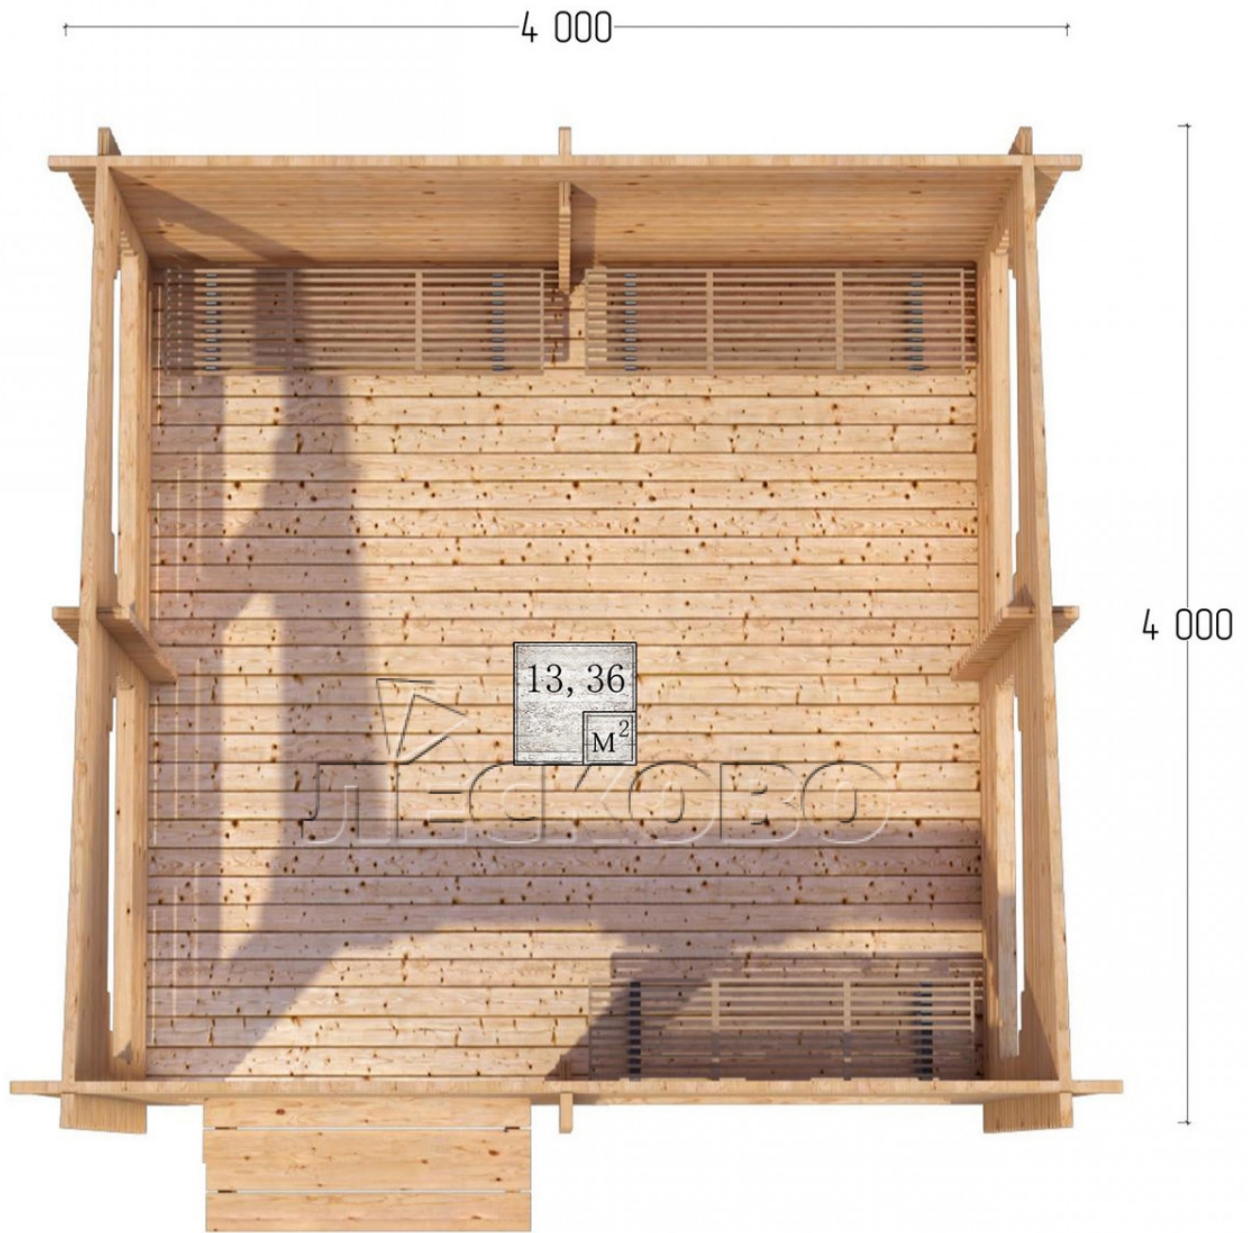

Veranda "B" series 4x4

Project Dimensions

4 × 4 / 13.7 m²

Full house set

2,064 €

Timber

45 MM

65 MM
+ 511 €

Project planning

Разрез

House Kit

- 1) Wall kit: mini-chamber drying chamber 44 × 145 mm with bowls for the project;
- 2) Logs, lower harness: board 45 × 145 mm chamber drying 10-12%;
- 3) Floors: floorboard 35 mm, chamber drying;
- 4) Ceiling: imitation of a bar 20 × 135 mm, chamber drying;
- 5) Platbands: dry planed board 20 × 100 mm;
- 6) Roof: shingles;
- 7) Skirting board 35 mm.