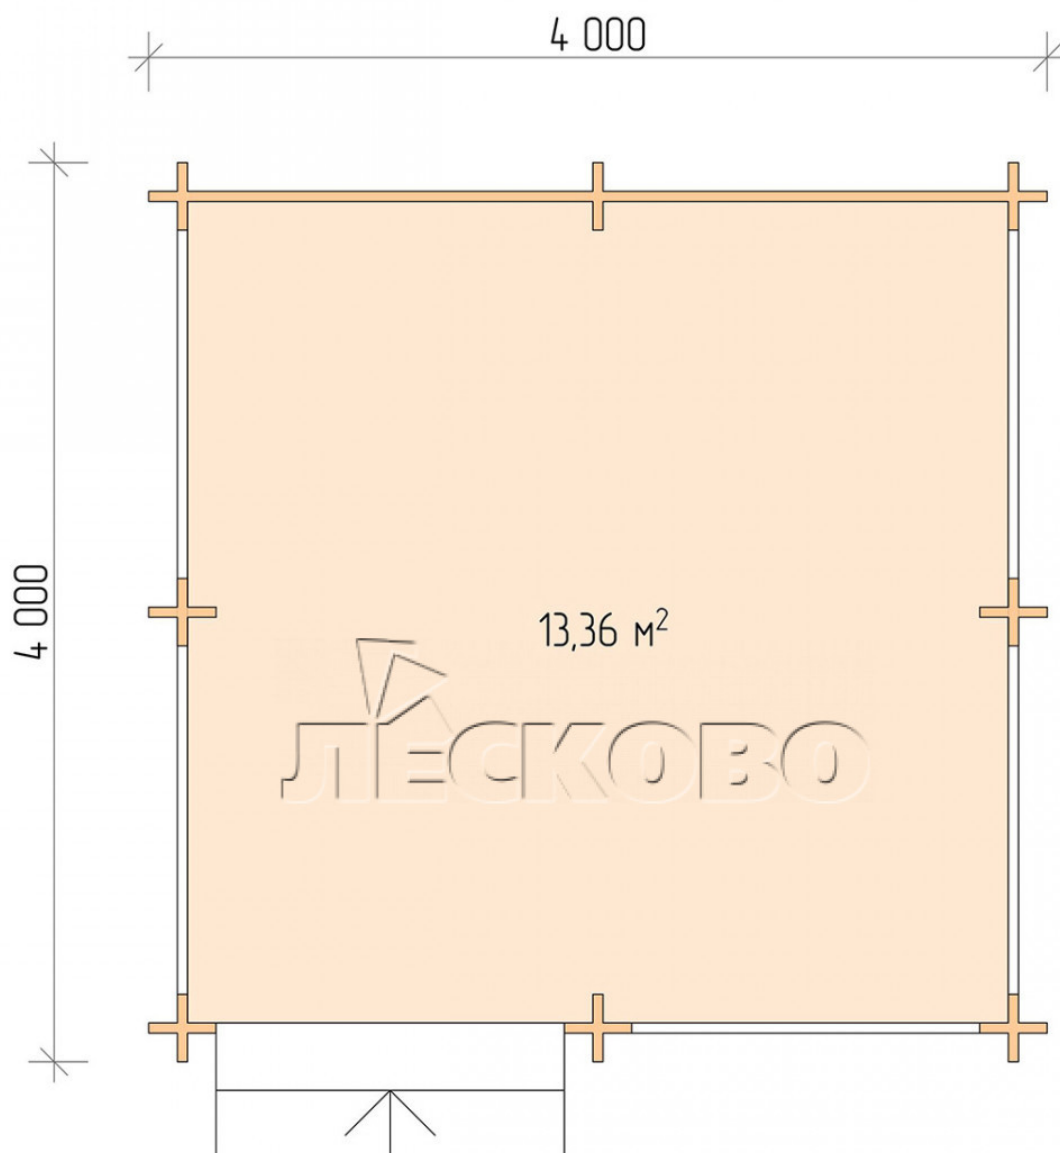

## Veranda "B" series 4x4

Project Dimensions

4 × 4 / 13.7 m<sup>2</sup>

Full house set

**2,096 €**

## Project planning

# Разрез