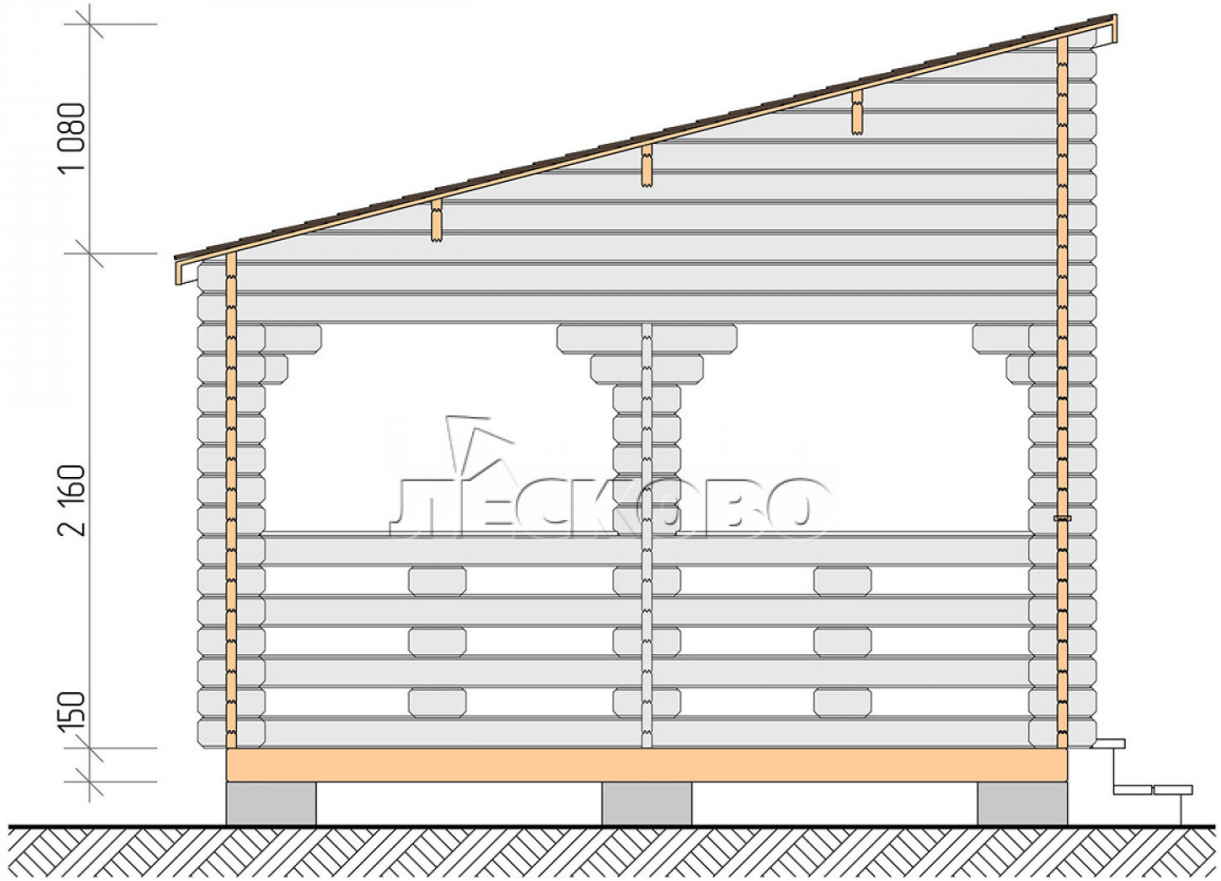

Veranda "B" series 4x4

Project Dimensions

4 × 4 / 13.7 m²

Full house set

2,064 €

Timber

45 MM

65 MM
+ 511 €

Project planning

Разрез

House Kit

- 1) Wall kit: mini-chamber drying chamber 44 × 145 mm with bowls for the project;
- 2) Logs, lower harness: board 45 × 145 mm chamber drying 10-12%;
- 3) Floors: floorboard 35 mm, chamber drying;
- 4) Ceiling: imitation of a bar 20 × 135 mm, chamber drying;
- 5) Platbands: dry planed board 20 × 100 mm;
- 6) Roof: shingles;
- 7) Skirting board 35 mm.