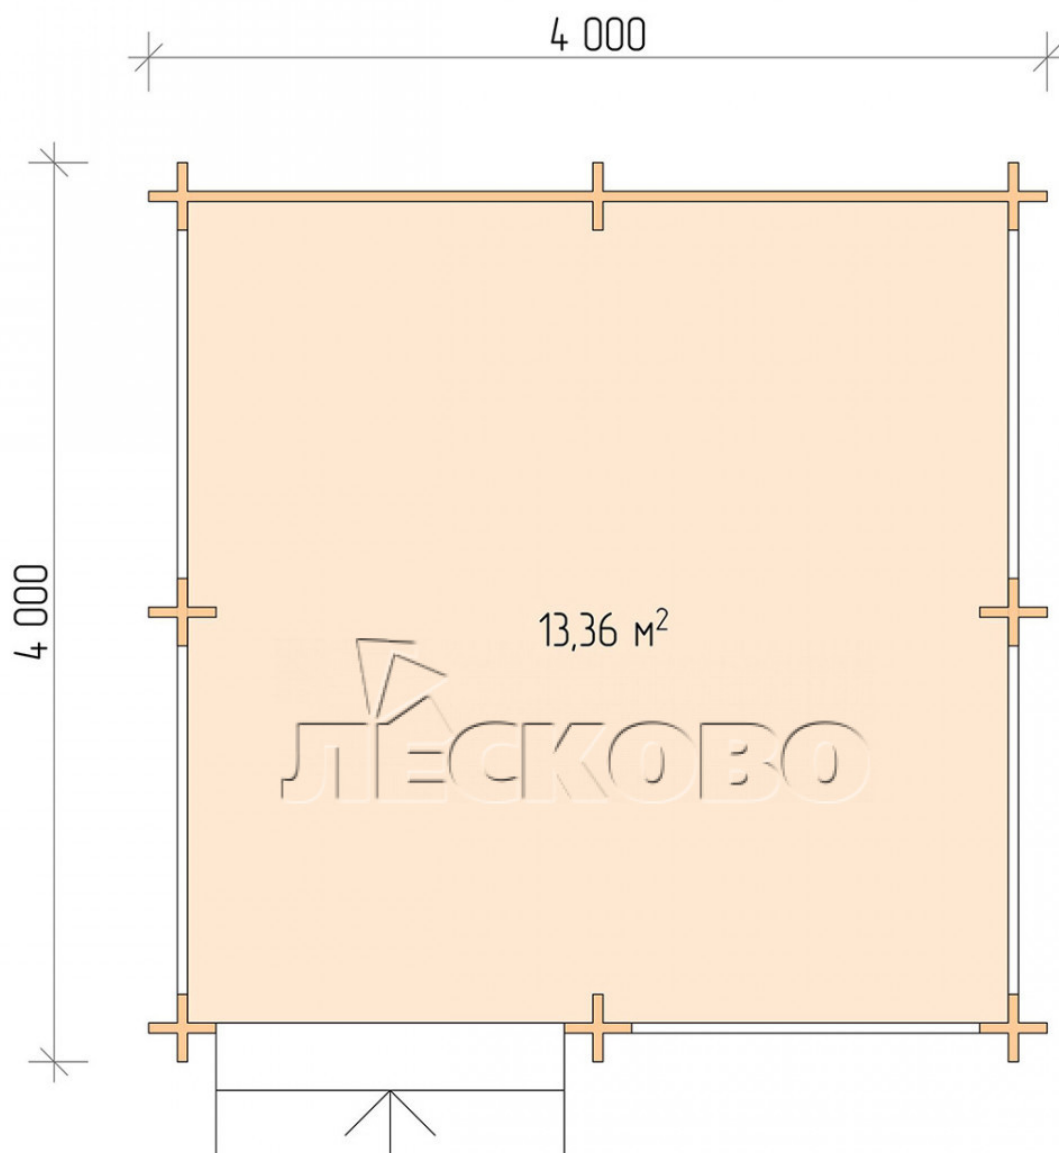

Veranda "B" series 4x4

Project Dimensions

4 × 4 / 13.7 m²

Full house set

2,064 €

Timber

45 MM

65 MM
+ 511 €

Project planning

Разрез

House Kit

- 1) Wall kit: mini-chamber drying chamber 44 × 145 mm with bowls for the project;
- 2) Logs, lower harness: board 45 × 145 mm chamber drying 10-12%;
- 3) Floors: floorboard 35 mm, chamber drying;
- 4) Ceiling: imitation of a bar 20 × 135 mm, chamber drying;
- 5) Platbands: dry planed board 20 × 100 mm;
- 6) Roof: shingles;
- 7) Skirting board 35 mm.