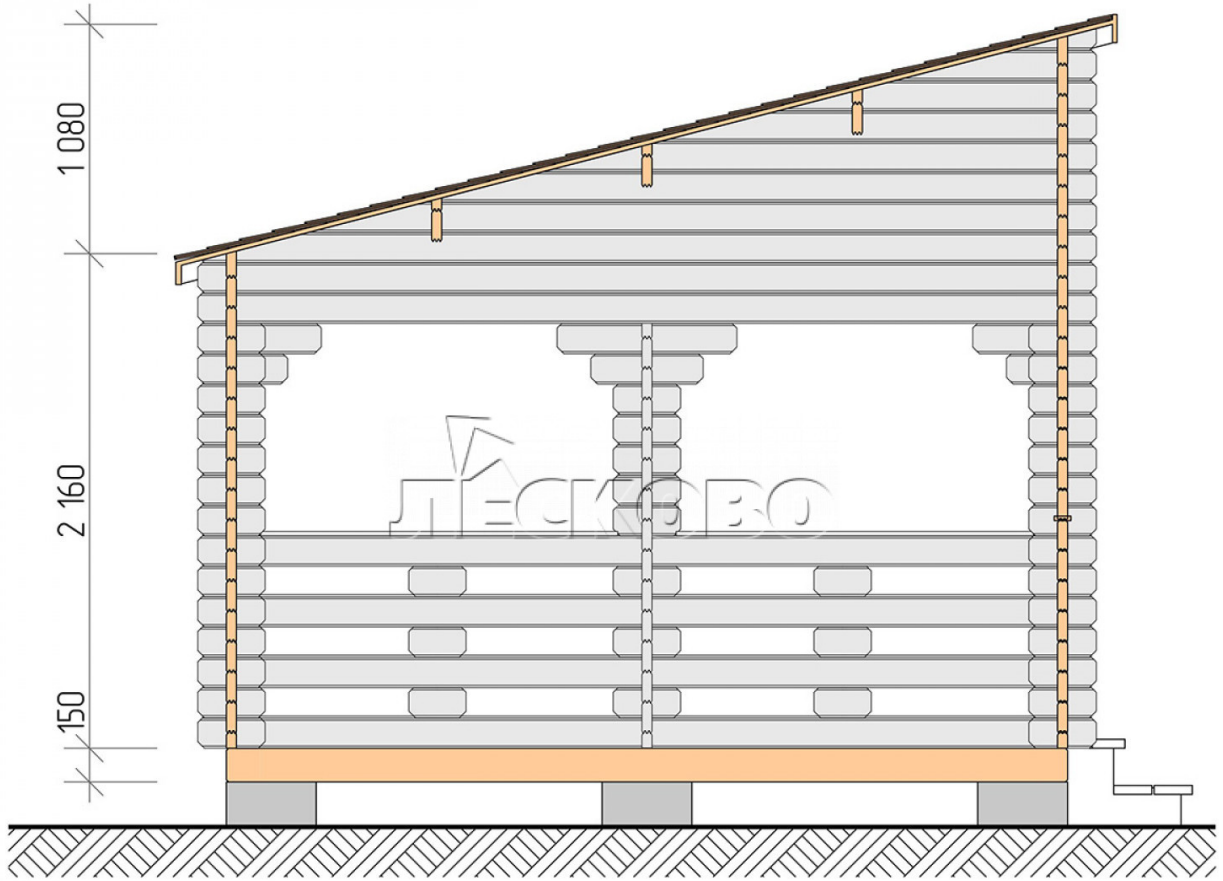

## Veranda "B" series 4x4

Project Dimensions

4 × 4 / 13.7 m<sup>2</sup>

Full house set

**2,096 €**

### Timber

45 mm

65 mm  
+ 520 €

# Разрез