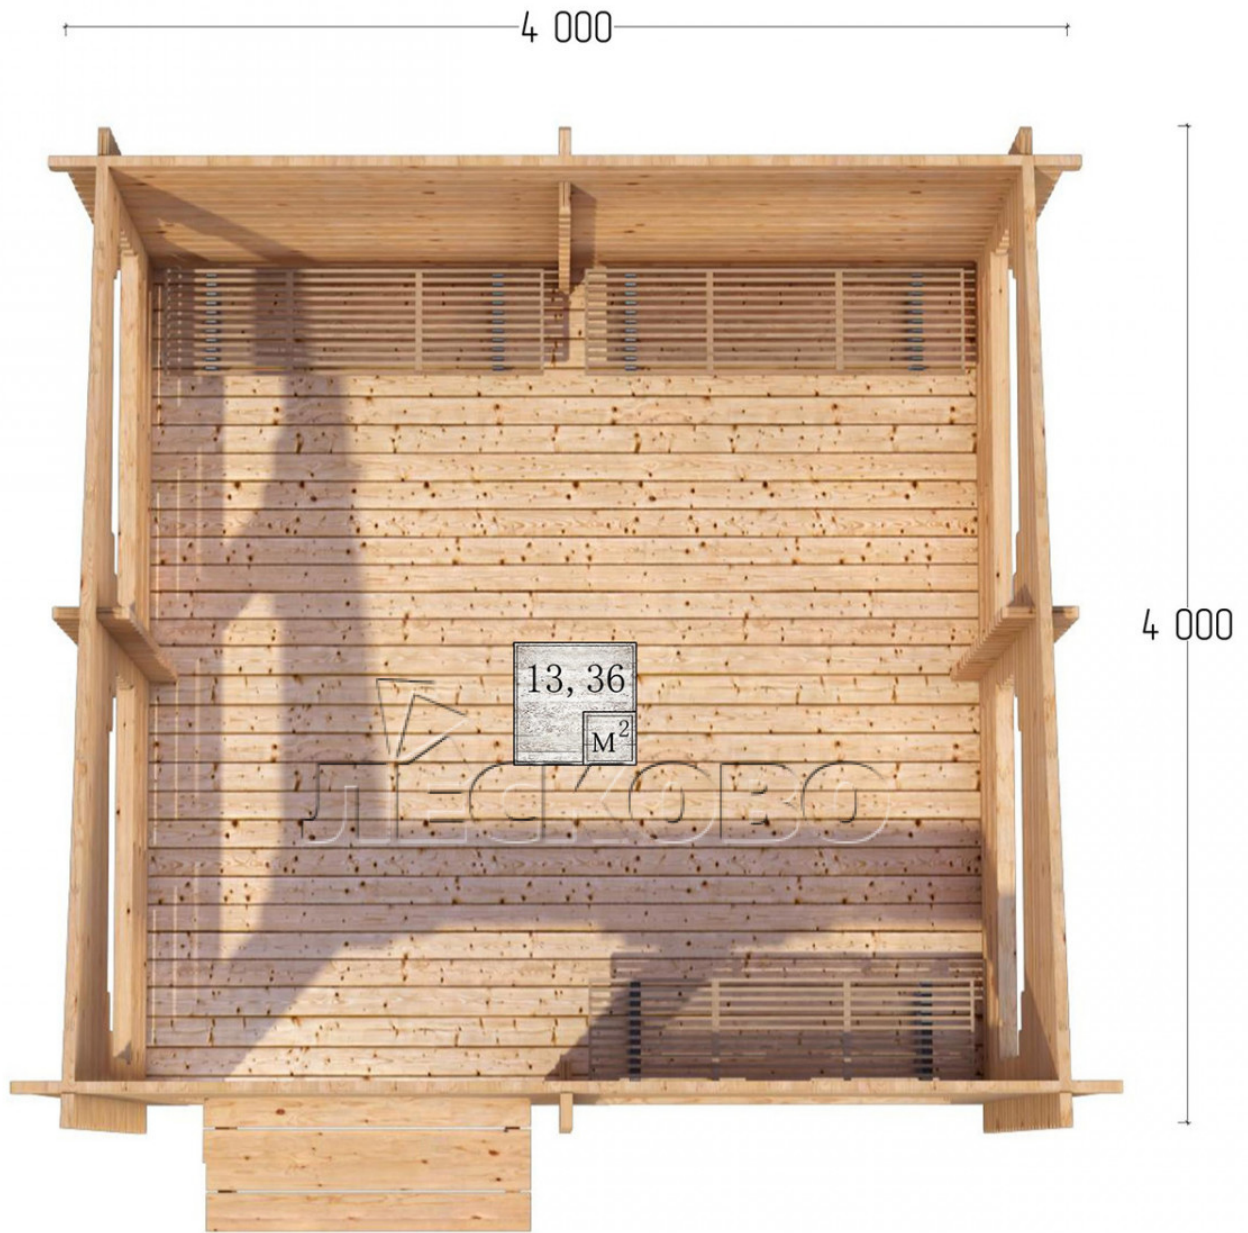

Veranda "B" series 4x4

Project Dimensions

4 × 4 / 13.7 m²

Full house set

2,473 €

Timber

45 MM

65 MM
+ 639 €

Project planning

4 000

4 000

13,36
M²

ULCROBO

Разрез

House Kit

- 1) Wall kit: mini-chamber drying chamber 44 × 145 mm with bowls for the project;
- 2) Logs, lower harness: board 45 × 145 mm chamber drying 10-12%;
- 3) Floors: floorboard 35 mm, chamber drying;
- 4) Ceiling: imitation of a bar 20 × 135 mm, chamber drying;
- 5) Platbands: dry planed board 20 × 100 mm;
- 6) Roof: shingles;
- 7) Skirting board 35 mm.