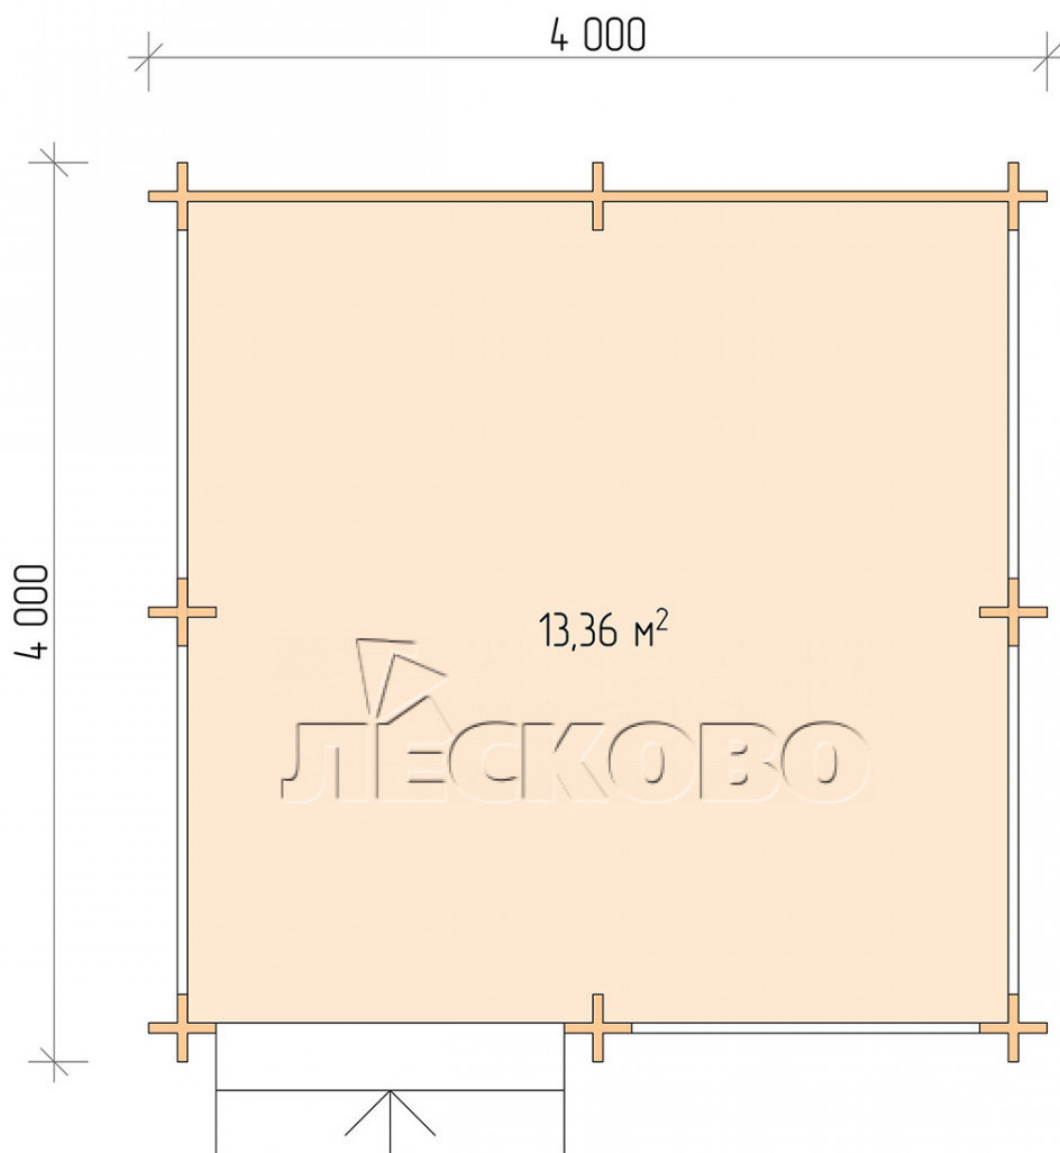

Veranda "B" series 4x4

Project Dimensions

4 × 4 / 13.7 m²

Full house set

2,473 €

Timber

45 MM

65 MM
+ 639 €

Project planning

4 000

4 000

13,36
M²

ULCROBO

Разрез

House Kit

- 1) Wall kit: mini-chamber drying chamber 44 × 145 mm with bowls for the project;
- 2) Logs, lower harness: board 45 × 145 mm chamber drying 10-12%;
- 3) Floors: floorboard 35 mm, chamber drying;
- 4) Ceiling: imitation of a bar 20 × 135 mm, chamber drying;
- 5) Platbands: dry planed board 20 × 100 mm;
- 6) Roof: shingles;
- 7) Skirting board 35 mm.