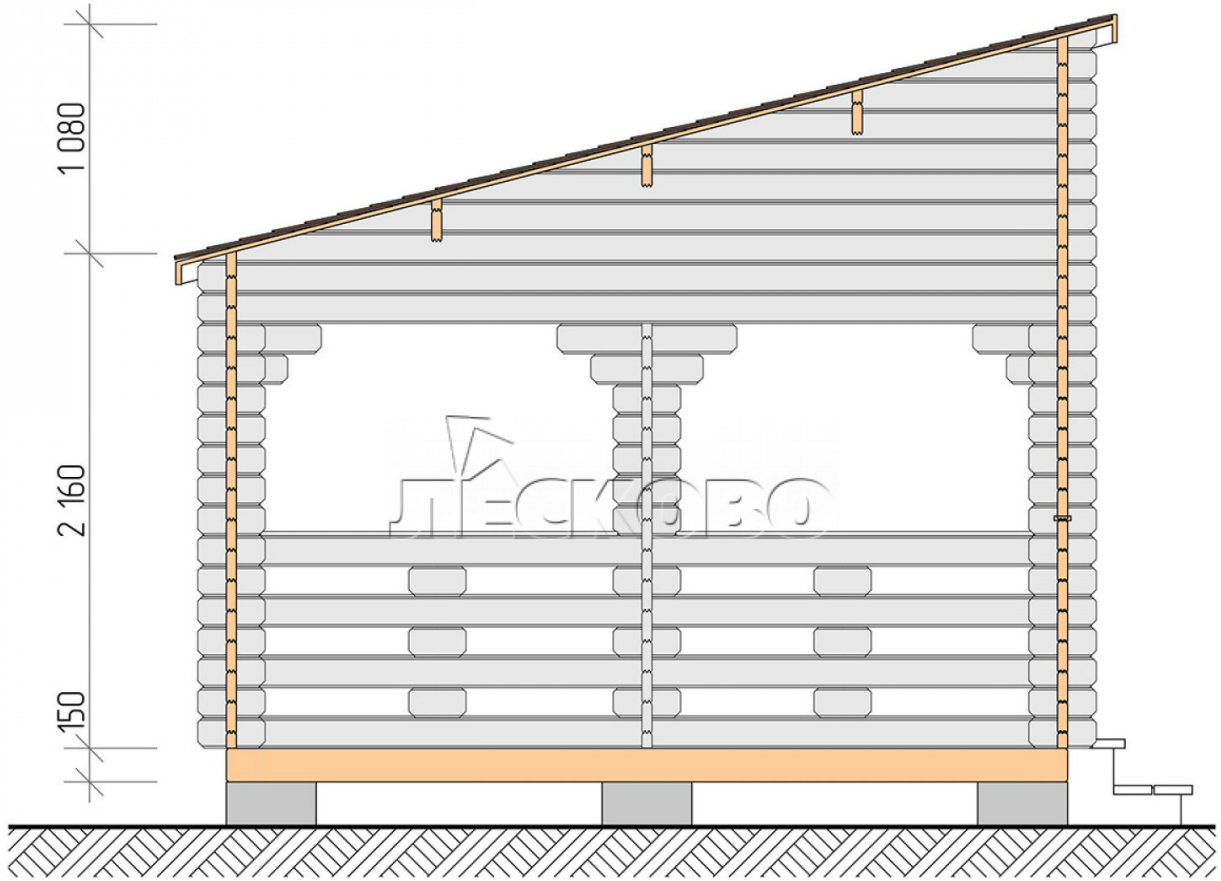

Veranda "B" series 4x4

Project Dimensions

4 × 4 / 13.7 m²

Full house set

2,473 €

Timber

45 MM

65 MM
+ 639 €

Project planning

4 000

4 000

13,36
M²

ULCROBO

Разрез

House Kit

- 1) Wall kit: mini-chamber drying chamber 44 × 145 mm with bowls for the project;
- 2) Logs, lower harness: board 45 × 145 mm chamber drying 10-12%;
- 3) Floors: floorboard 35 mm, chamber drying;
- 4) Ceiling: imitation of a bar 20 × 135 mm, chamber drying;
- 5) Platbands: dry planed board 20 × 100 mm;
- 6) Roof: shingles;
- 7) Skirting board 35 mm.