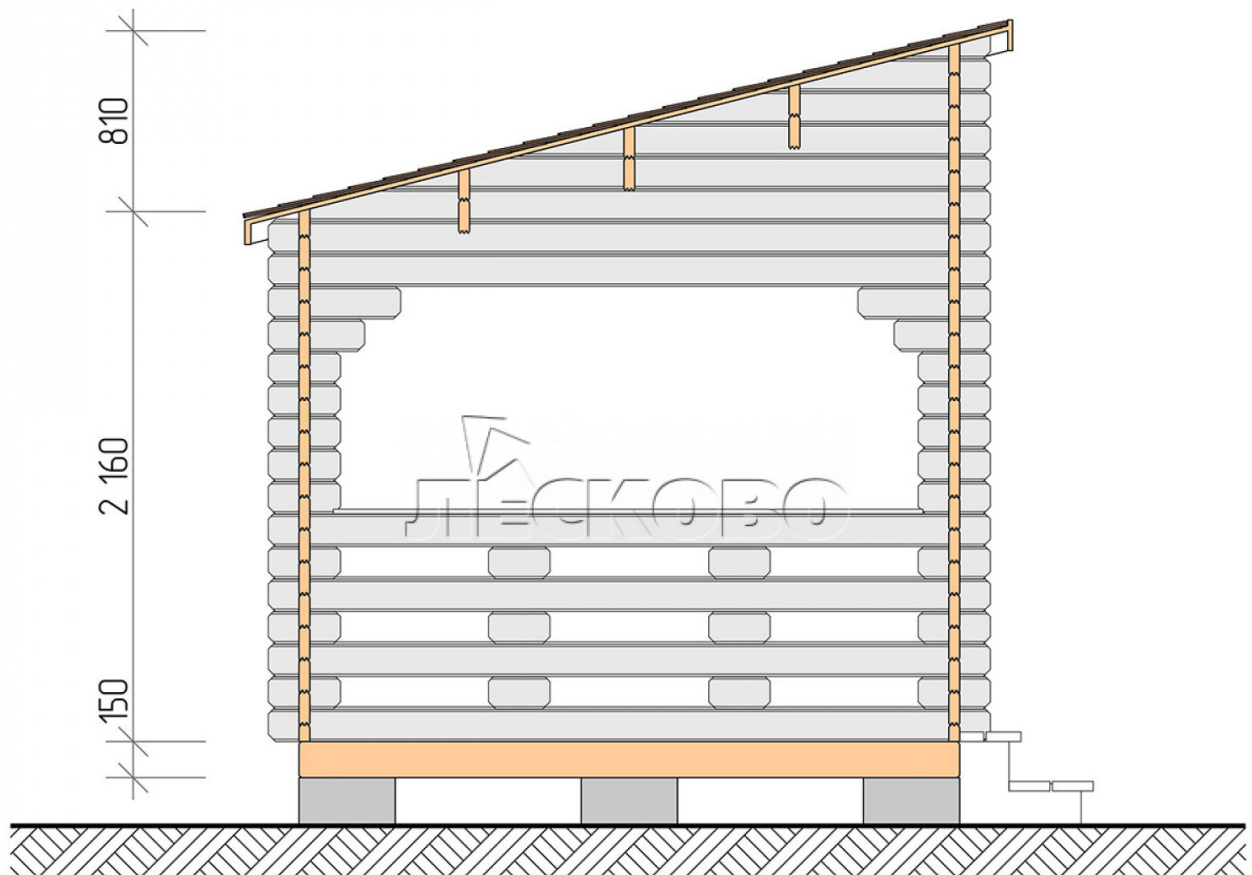

Veranda "B" series 3x6

Project Dimensions

3 × 6 / 15.4 m²

Full house set

2,361 €

Timber

45 MM

65 MM
+ 624 €

Project planning

Разрез

House Kit

- 1) Wall kit: mini-chamber drying chamber 44 × 145 mm with bowls for the project;
- 2) Logs, lower harness: board 45 × 145 mm chamber drying 10-12%;
- 3) Floors: floorboard 35 mm, chamber drying;
- 4) Ceiling: imitation of a bar 20 × 135 mm, chamber drying;
- 5) Platbands: dry planed board 20 × 100 mm;
- 6) Roof: shingles;
- 7) Skirting board 35 mm.