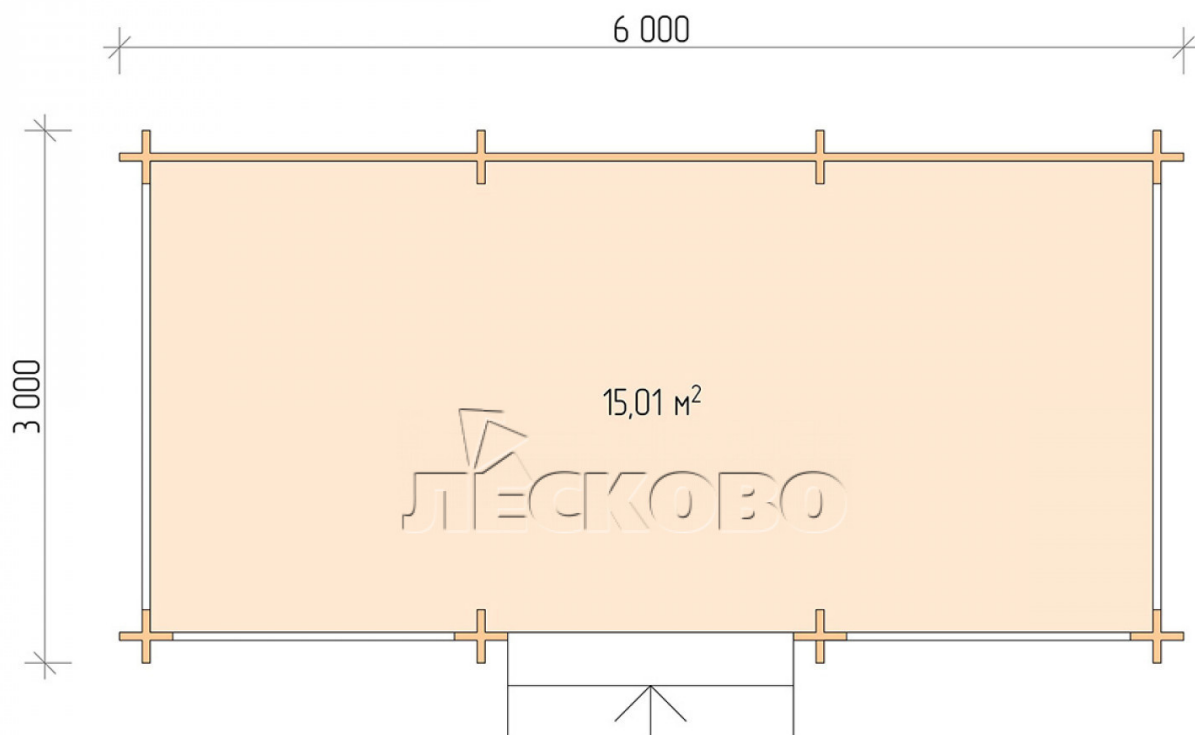

Veranda "B" series 3x6

Project Dimensions

3 × 6 / 15.4 m²

Full house set

2,361 €

Timber

45 MM

65 MM
+ 624 €

Project planning

Разрез

House Kit

- 1) Wall kit: mini-chamber drying chamber 44 × 145 mm with bowls for the project;
- 2) Logs, lower harness: board 45 × 145 mm chamber drying 10-12%;
- 3) Floors: floorboard 35 mm, chamber drying;
- 4) Ceiling: imitation of a bar 20 × 135 mm, chamber drying;
- 5) Platbands: dry planed board 20 × 100 mm;
- 6) Roof: shingles;
- 7) Skirting board 35 mm.