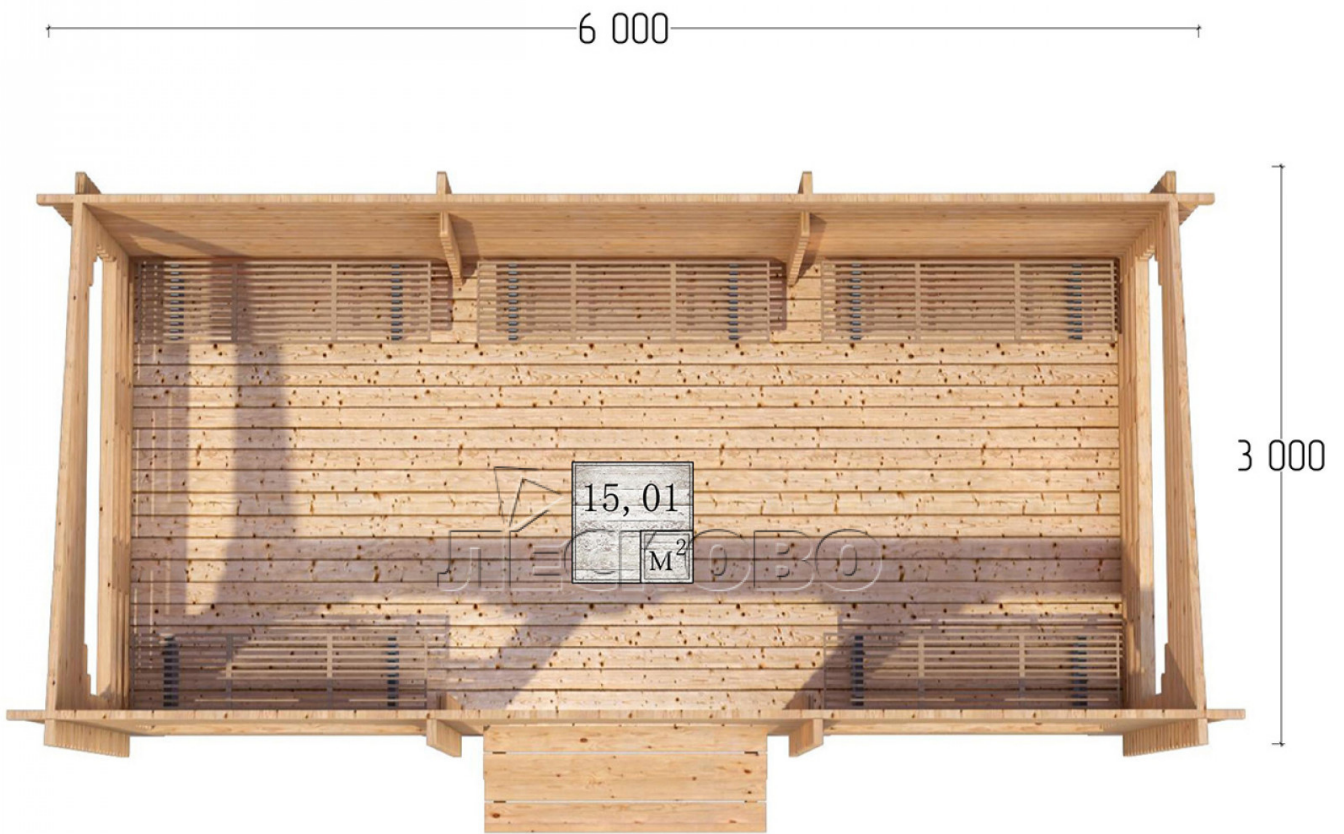

Veranda "B" series 3x6

Project Dimensions

3 × 6 / 15.4 m²

Full house set

2,361 €

Timber

45 MM

65 MM
+ 624 €

Project planning

Разрез

House Kit

- 1) Wall kit: mini-chamber drying chamber 44 × 145 mm with bowls for the project;
- 2) Logs, lower harness: board 45 × 145 mm chamber drying 10-12%;
- 3) Floors: floorboard 35 mm, chamber drying;
- 4) Ceiling: imitation of a bar 20 × 135 mm, chamber drying;
- 5) Platbands: dry planed board 20 × 100 mm;
- 6) Roof: shingles;
- 7) Skirting board 35 mm.