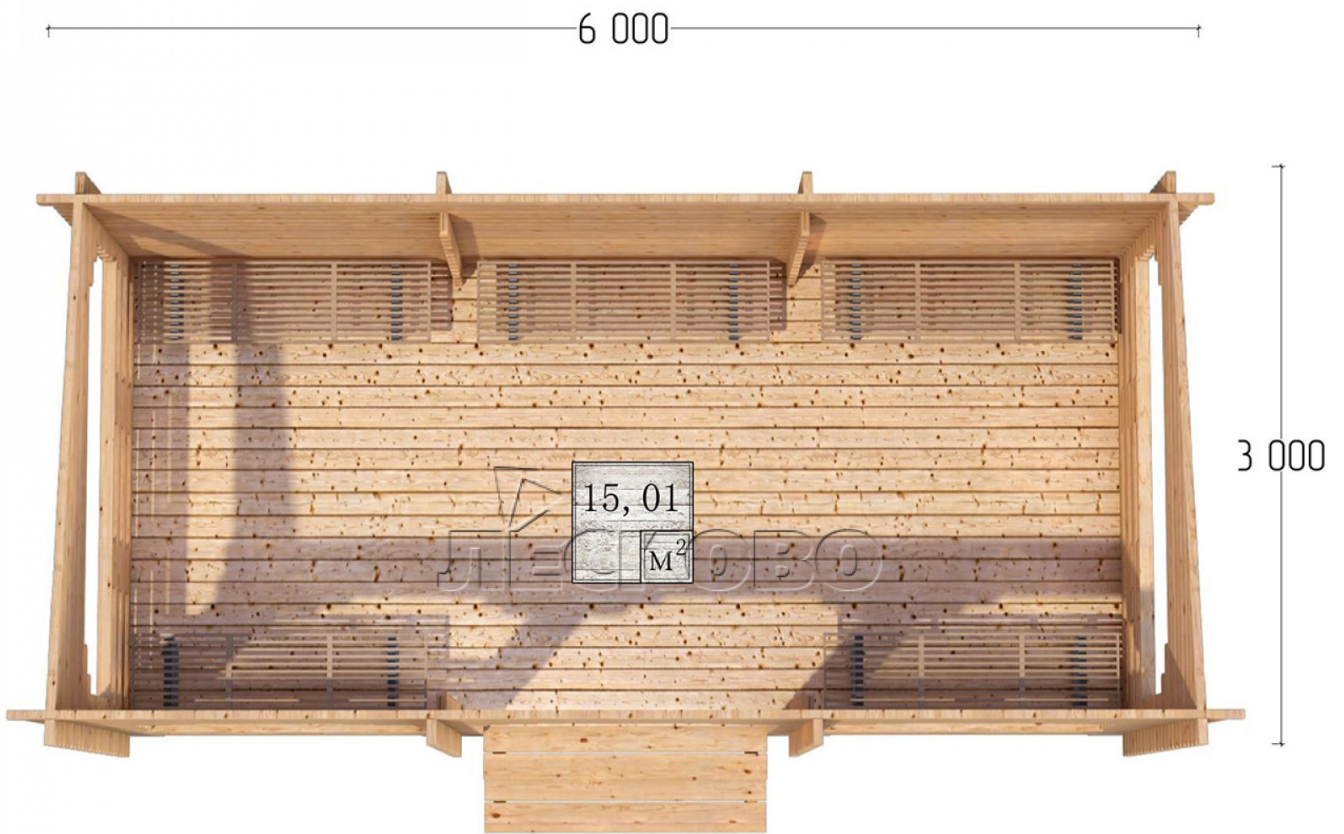

## Veranda "B" series 3x6

Project Dimensions

3 × 6 / 15.4 m<sup>2</sup>

Full house set

**2,229 €**

### Timber

45 MM

65 MM  
+ 589 €

## Разрез

#### House Kit

- 1) Wall kit: mini-chamber drying chamber 44 × 145 mm with bowls for the project;
- 2) Logs, lower harness: board 45 × 145 mm chamber drying 10-12%;
- 3) Floors: floorboard 35 mm, chamber drying;
- 4) Ceiling: imitation of a bar 20 × 135 mm, chamber drying;
- 5) Platbands: dry planed board 20 × 100 mm;
- 6) Roof: shingles;
- 7) Skirting board 35 mm.