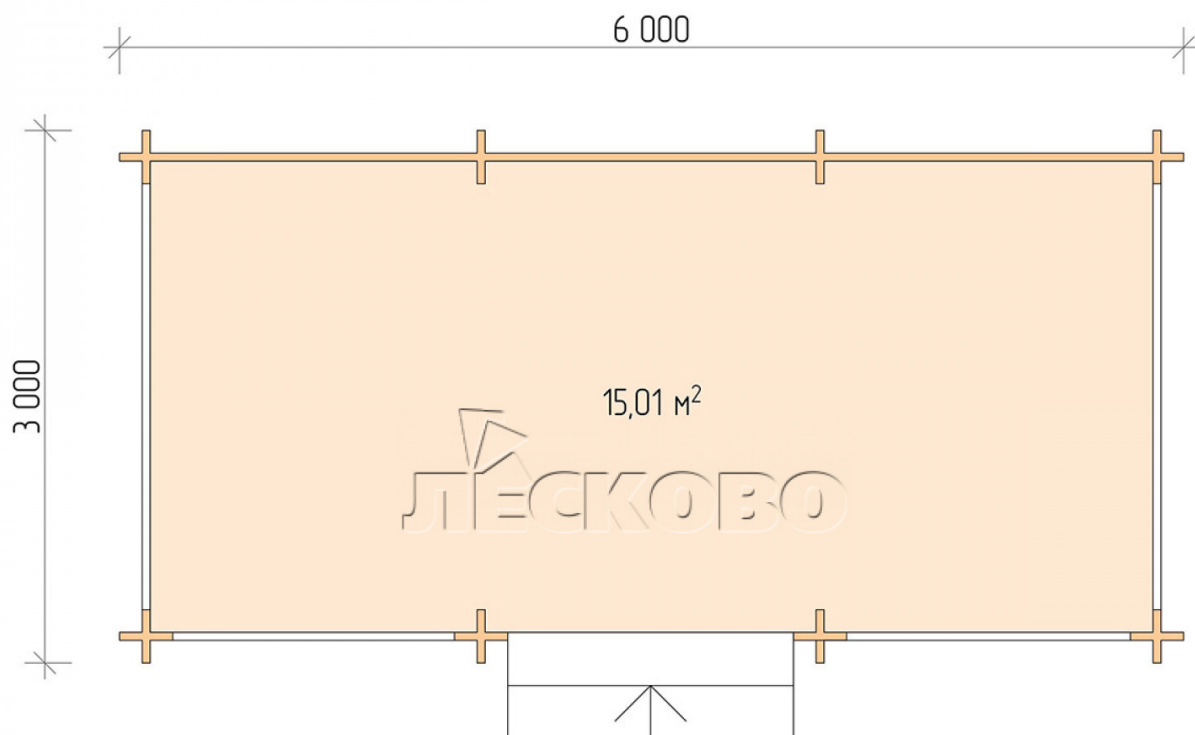

House Kit

1) Wall kit: mini-chamber drying chamber 44 × 145 mm with bowls for the project;
2) Logs, lower harness: board 45 × 145 mm chamber drying 10-12%;
3) Floors: floorboard 35 mm, chamber drying;
4) Ceiling: imitation of a bar 20 × 135 mm, chamber drying;
5) Platbands: dry planed board 20 × 100 mm;
6) Roof: shingles;
7) Skirting board 35 mm.

+7 (4942) 499-770

156014, г. Кострома, ул. Базовая, д. 8