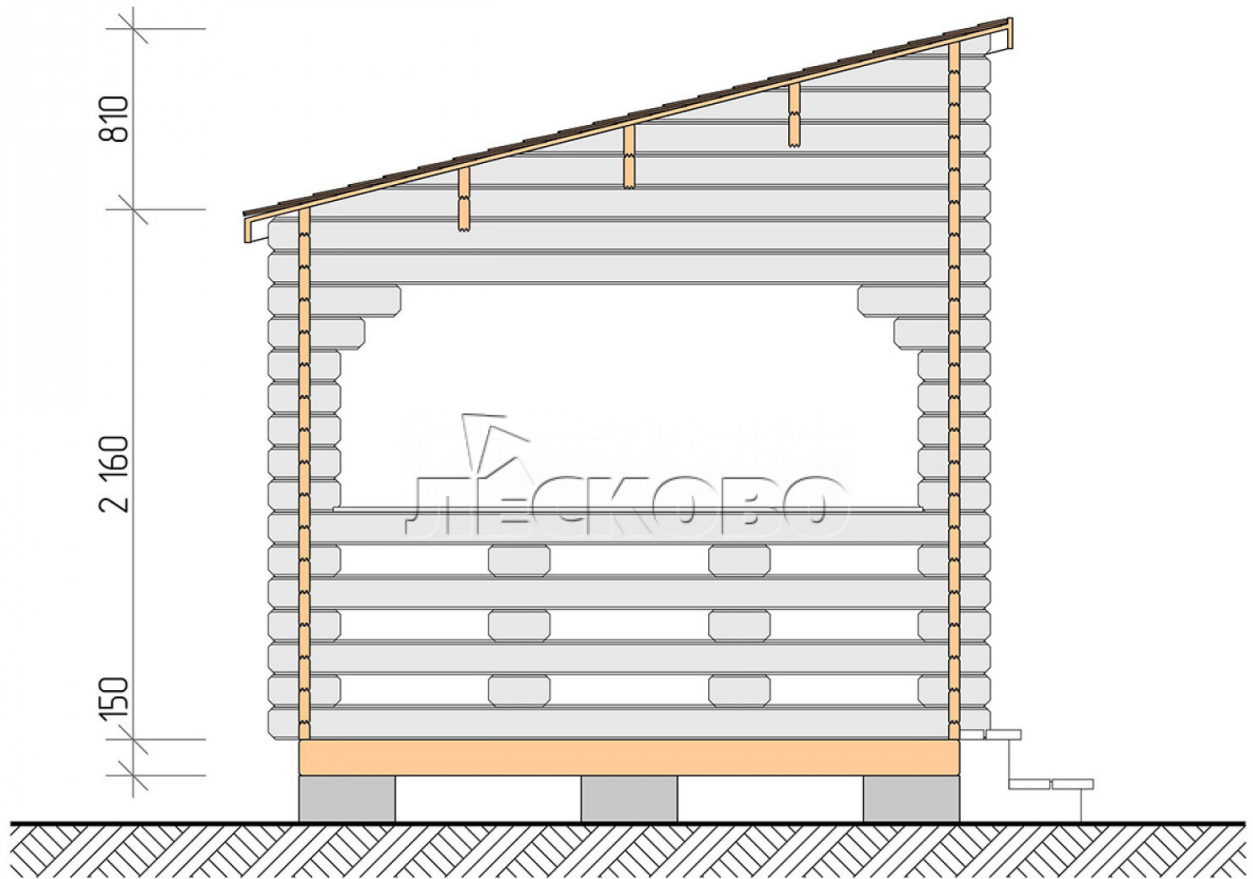

Veranda "B" series 3x4

Project Dimensions

3 × 4 / 10 m²

Full house set

1,695 €

Timber

45 mm

65 mm
+ 452 €

Project planning

4 000

3 000

9,70

M²

Разрез

House Kit

- 1) Wall kit: mini-chamber drying chamber 44 × 145 mm with bowls for the project;
- 2) Logs, lower harness: board 45 × 145 mm chamber drying 10-12%;
- 3) Floors: floorboard 35 mm, chamber drying;
- 4) Ceiling: imitation of a bar 20 × 135 mm, chamber drying;
- 5) Platbands: dry planed board 20 × 100 mm;
- 6) Roof: shingles;
- 7) Skirting board 35 mm.