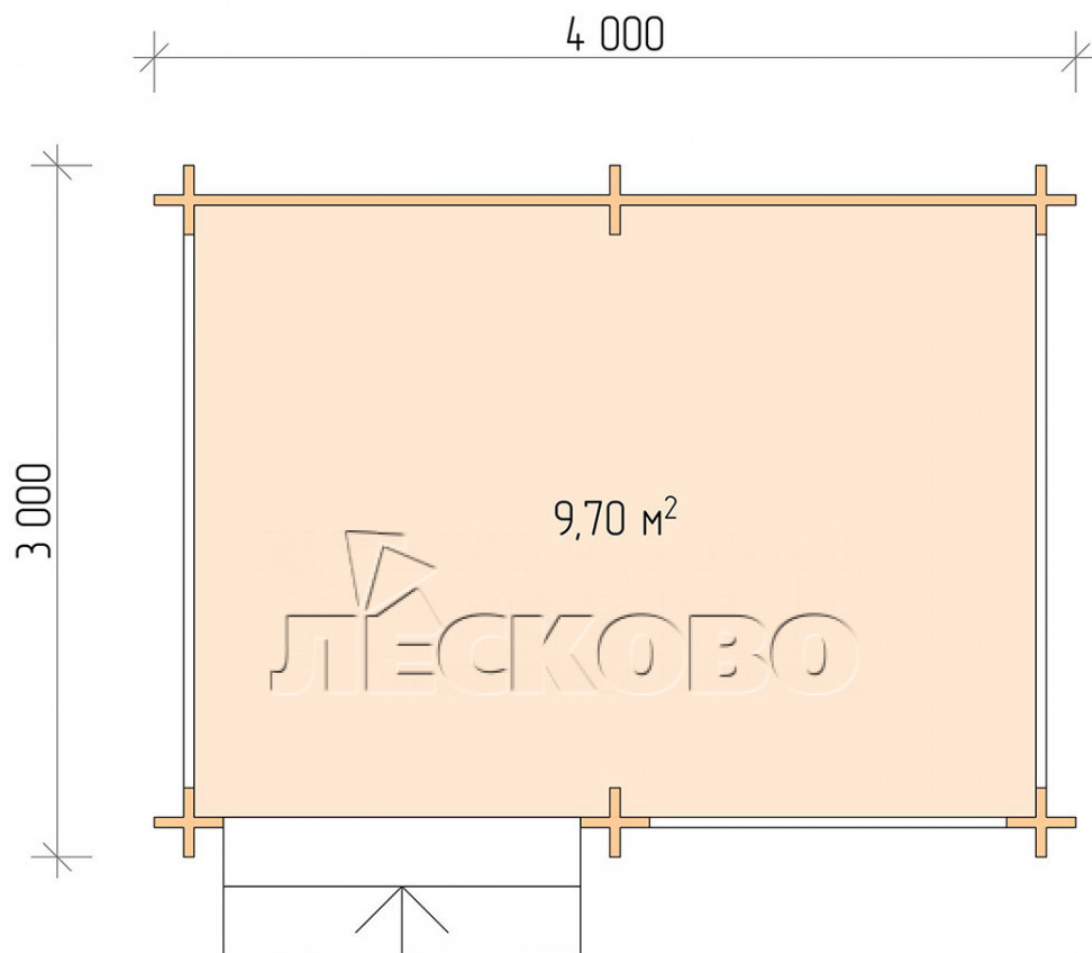

Veranda "B" series 3x4

Project Dimensions

3 × 4 / 10 m²

Full house set

1,695 €

Timber

45 mm

65 mm
+ 452 €

Project planning

4 000

3 000

9,70

M²

Разрез

House Kit

- 1) Wall kit: mini-chamber drying chamber 44 × 145 mm with bowls for the project;
- 2) Logs, lower harness: board 45 × 145 mm chamber drying 10-12%;
- 3) Floors: floorboard 35 mm, chamber drying;
- 4) Ceiling: imitation of a bar 20 × 135 mm, chamber drying;
- 5) Platbands: dry planed board 20 × 100 mm;
- 6) Roof: shingles;
- 7) Skirting board 35 mm.