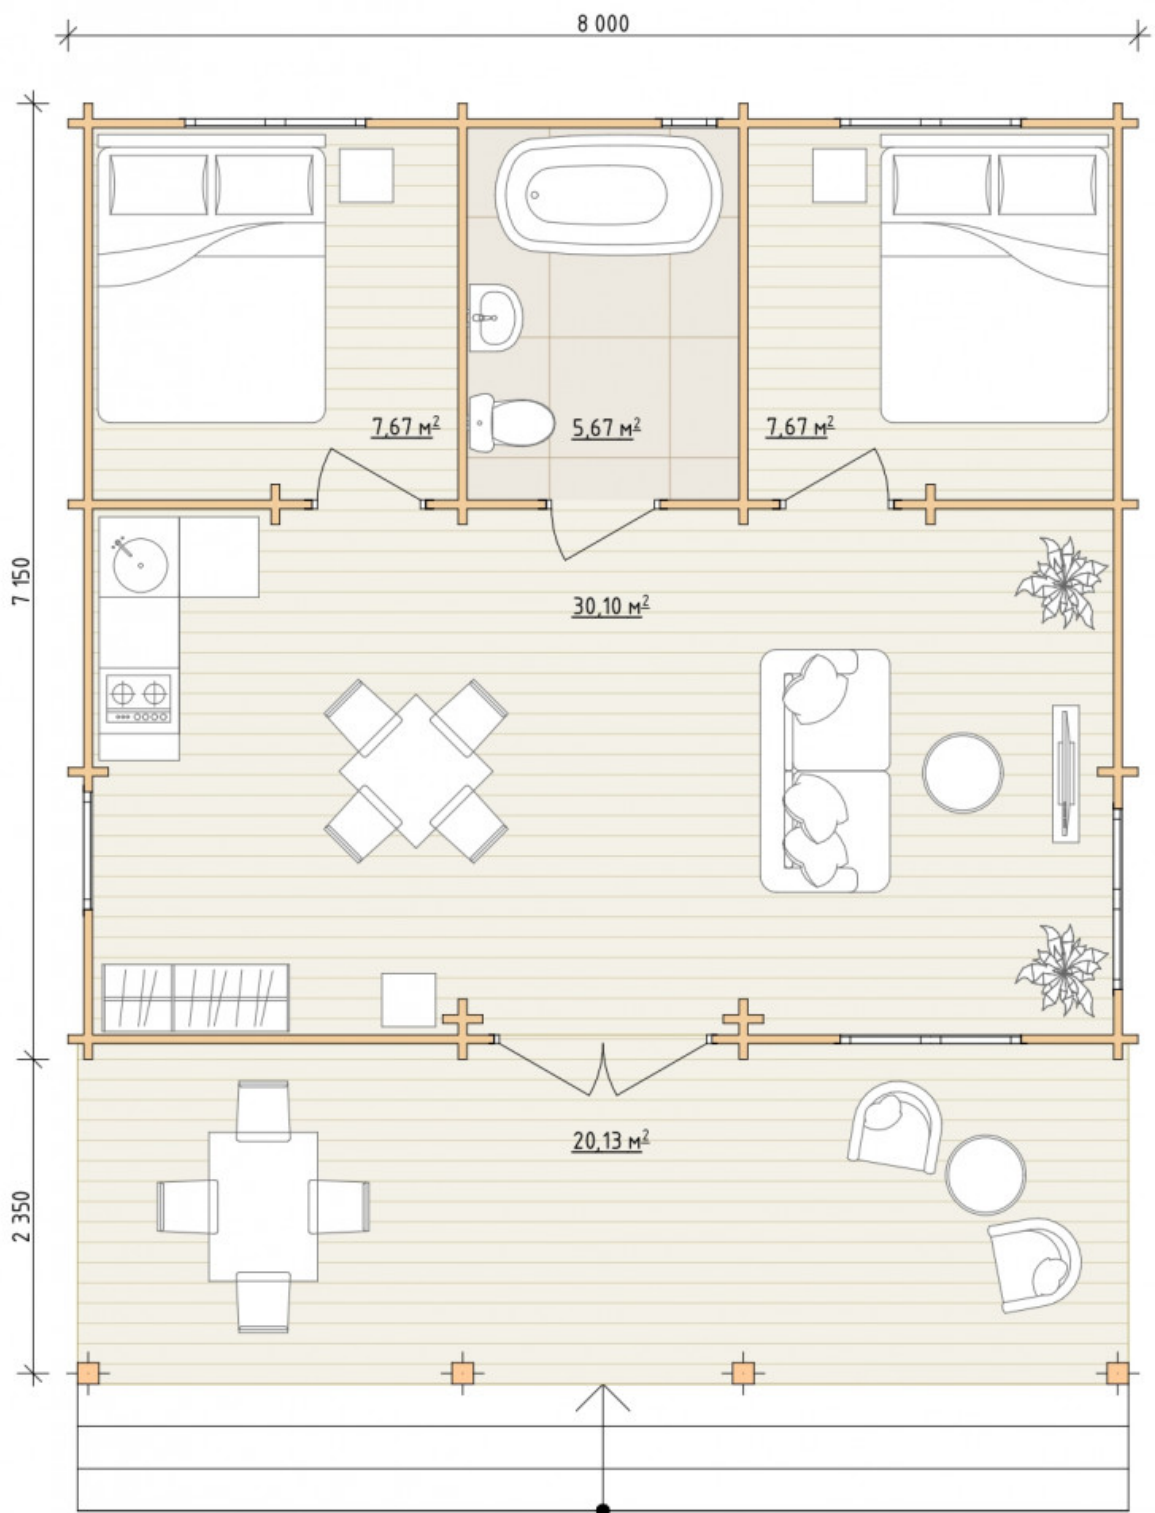

## Log Cabin "DG-09"

Project Dimensions

8 × 9.5 / 71.2 m<sup>2</sup>

Full house set

**13,203 €**

## Project planning

## House Kit

- Wall kit: 44 × 145mm mini-chamber drying chamber with bowls for the project. The material of the tree is spruce, pine (GOST 8486). Humidity 12-14%. The height of the walls is 2.16 m;
- Logs, lower harness: board 45 × 145 mm chamber drying 10-12%;
- Floors: floorboard 35 mm, Chamber drying;
- Ceiling: imitation of a bar 20 × 135 mm, Chamber drying;
- Wooden windows, glass 4 mm, Single. Treatment with a colorless antiseptic. Hardware;

0.40×0.38 м.1 шт.

0.87×0.78 м.1 шт.

1.34×0.91 м.4 шт.

- Wooden doors;

3 шт.

1.62×1.885 м.1 шт.

7. Platbands: dry planed board 20 × 100 mm;

8. Roof: shingles.