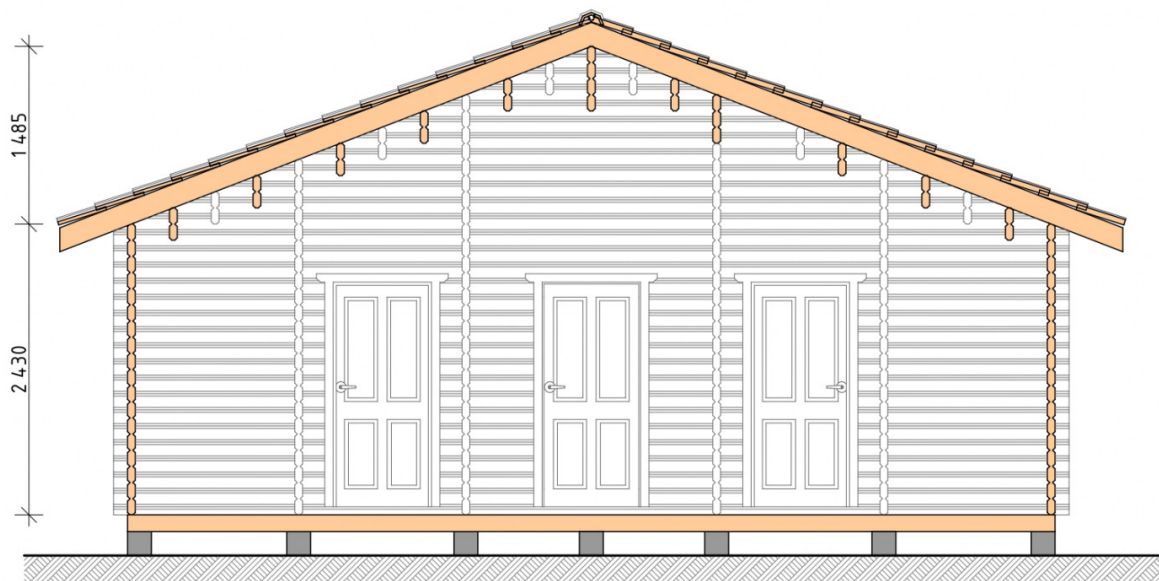

## Log Cabin "DG-09"

Project Dimensions

8 × 9.5 / 71.2 m<sup>2</sup>

Full house set

**13,203 €**

## Project planning

## House Kit

- Wall kit: 44 × 145mm mini-chamber drying chamber with bowls for the project. The material of the tree is spruce, pine (GOST 8486). Humidity 12-14%. The height of the walls is 2.16 m;
- Logs, lower harness: board 45 × 145 mm chamber drying 10-12%;
- Floors: floorboard 35 mm, Chamber drying;
- Ceiling: imitation of a bar 20 × 135 mm, Chamber drying;
- Wooden windows, glass 4 mm, Single. Treatment with a colorless antiseptic. Hardware;