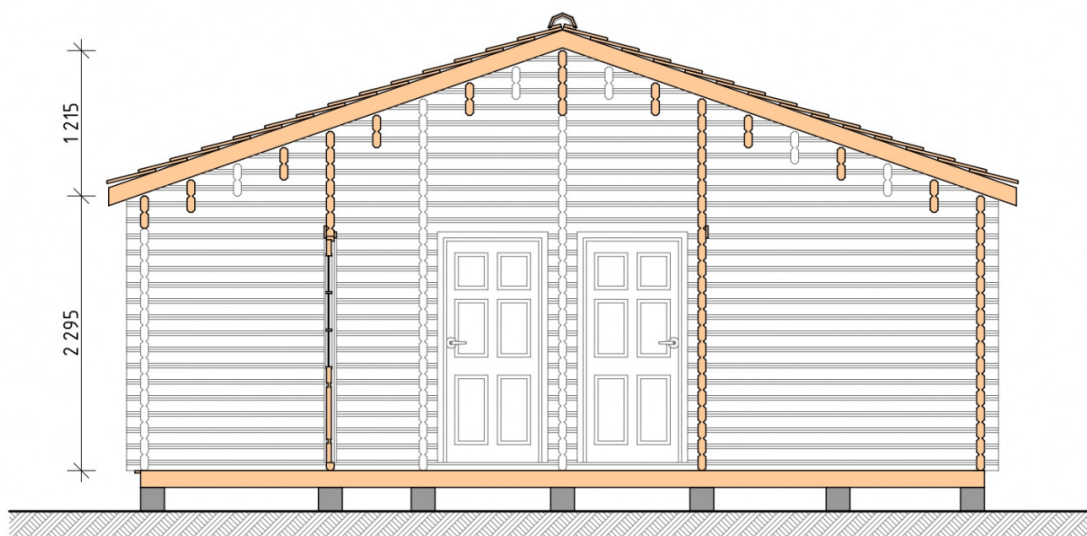

## Log Cabin "DG-08"

Project Dimensions

7.3 × 9.3 / 61.6 m<sup>2</sup>

Full house set

**11,863 €**

## House Kit

- Wall kit: 44 × 145mm mini-chamber drying chamber with bowls for the project. The material of the tree is spruce, pine (GOST 8486). Humidity 12-14%. The height of the walls is 2.16 m;
- Logs, lower harness: board 45 × 145 mm chamber drying 10-12%;
- Floors: floorboard 35 mm, Chamber drying;
- Ceiling: imitation of a bar 20 × 135 mm, Chamber drying;
- Wooden windows, glass 4 mm, Single. Treatment with a colorless antiseptic. Hardware;