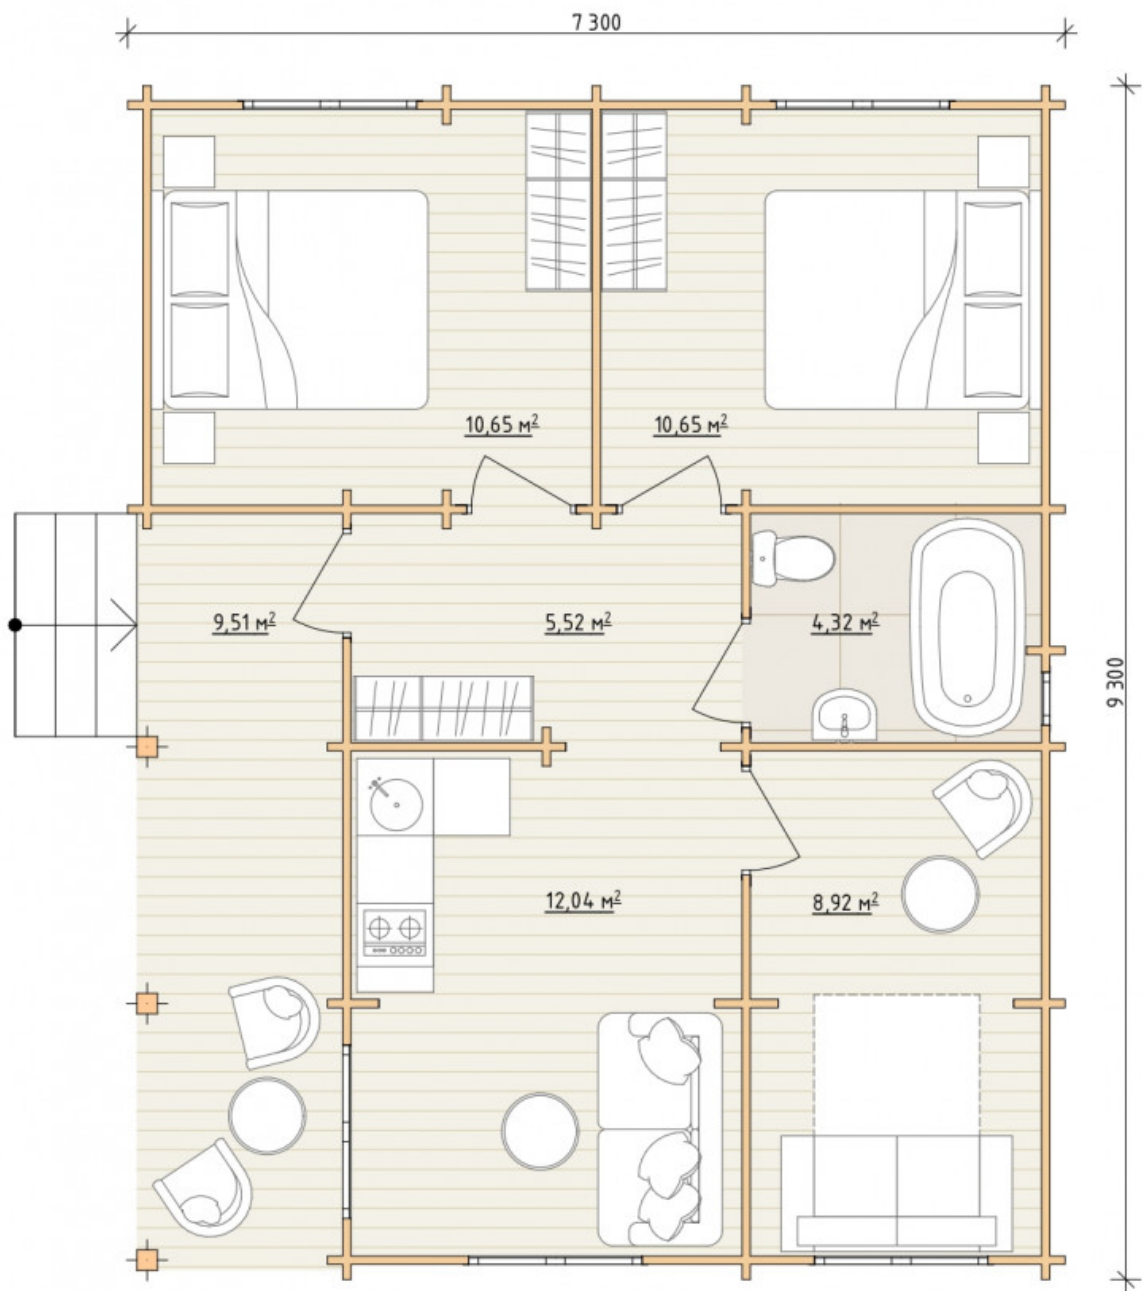

## Log Cabin "DG-08"

Project Dimensions

7.3 × 9.3 / 61.6 m<sup>2</sup>

Full house set

**11,863 €**

## Project planning

## House Kit

- Wall kit: 44 × 145mm mini-chamber drying chamber with bowls for the project. The material of the tree is spruce, pine (GOST 8486). Humidity 12-14%. The height of the walls is 2.16 m;
- Logs, lower harness: board 45 × 145 mm chamber drying 10-12%;
- Floors: floorboard 35 mm, Chamber drying;
- Ceiling: imitation of a bar 20 × 135 mm, Chamber drying;
- Wooden windows, glass 4 mm, Single. Treatment with a colorless antiseptic. Hardware;

0.40×0.38 м.1 шт.

1.34×0.91 м.5 шт.

- Wooden doors;

4 шт.

Door 0.84×1.885 м.

Df.1 шт.

7. Platbands: dry planed board 20 × 100 mm;

8. Roof: shingles.