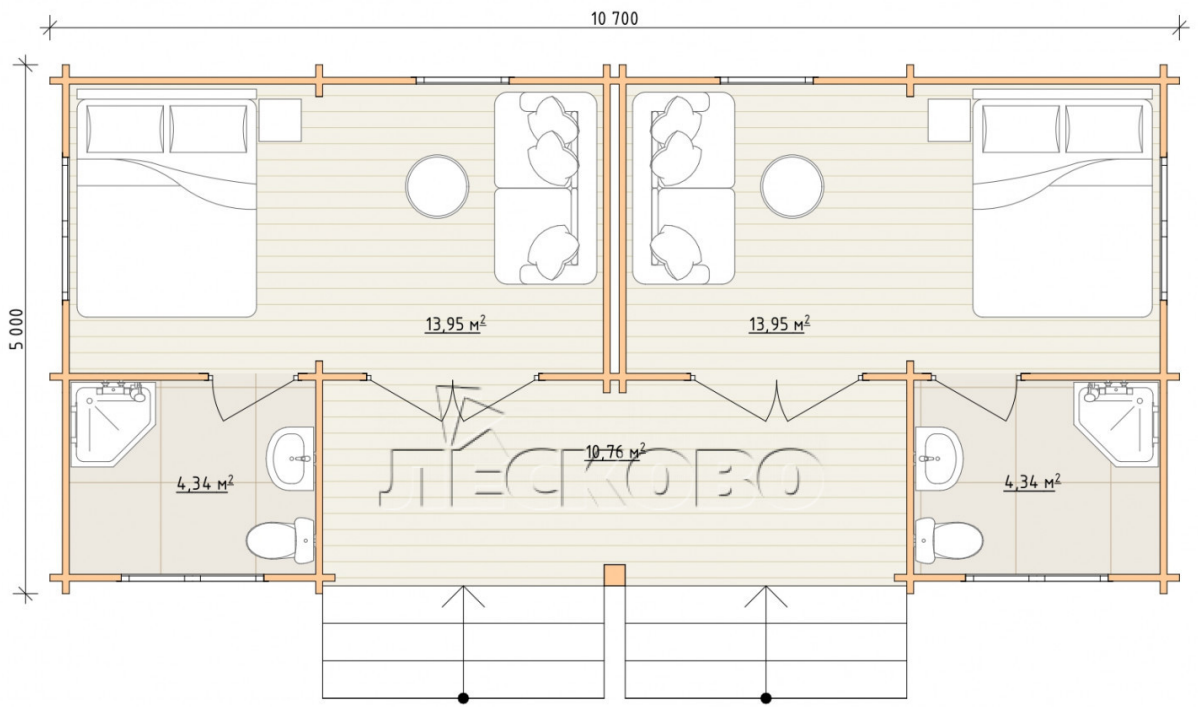

Log Cabin "DG-07"

Project Dimensions

5 × 10.7 / 47.3 m²

Full house set

11,761 €

Timber

45 MM

65 MM
+ 1,710 €

Project planning

House Kit

- Wall kit: 44 × 145mm mini-chamber drying chamber with bowls for the project. The material of the tree is spruce, pine (GOST 8486). Humidity 12-14%. The height of the walls is 2.16 m;

- Logs, lower harness: board 45 × 145 mm chamber drying 10-12%;
- Floors: floorboard 35 mm, Chamber drying;
- Ceiling: imitation of a bar 20 × 135 mm, Chamber drying;
- Wooden windows, glass 4 mm, Single. Treatment with a colorless antiseptic. Hardware;

Window 0.87×1.17 м.2 шт. Window 1.34×1.17 м.2 шт. 1.34×0.91 м.2 шт.

- Wooden doors;

2 шт.

1.62×1.885 м.2 шт.

7. Platbands: dry planed board 20 × 100 mm;

8. Roof: shingles.

9. Skirting board 35 mm.

+7 (4942) 499-770