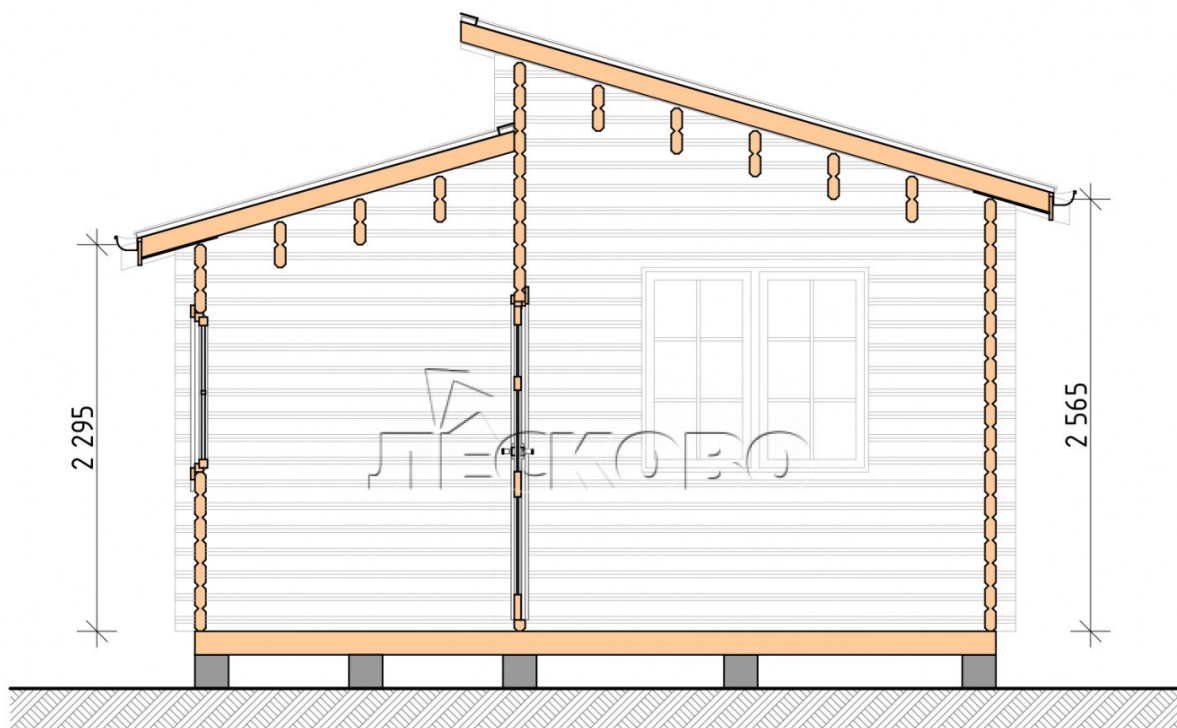

Log Cabin "DG-07"

Project Dimensions

5 × 10.7 / 47.3 m²

Full house set

11,761 €

Timber

45 MM

65 MM
+ 1,710 €

Project planning

House Kit

- Wall kit: 44 × 145mm mini-chamber drying chamber with bowls for the project. The material of the tree is spruce, pine (GOST 8486). Humidity 12-14%. The height of the walls is 2.16 m;

- Logs, lower harness: board 45 × 145 mm chamber drying 10-12%;
- Floors: floorboard 35 mm, Chamber drying;
- Ceiling: imitation of a bar 20 × 135 mm, Chamber drying;
- Wooden windows, glass 4 mm, Single. Treatment with a colorless antiseptic. Hardware;

Window 0.87×1.17 м.2 шт. Window 1.34×1.17 м.2 шт. 1.34×0.91 м.2 шт.

- Wooden doors;

2 шт.

1.62×1.885 м.2 шт.

7. Platbands: dry planed board 20 × 100 mm;

8. Roof: shingles.

9. Skirting board 35 mm.

+7 (4942) 499-770