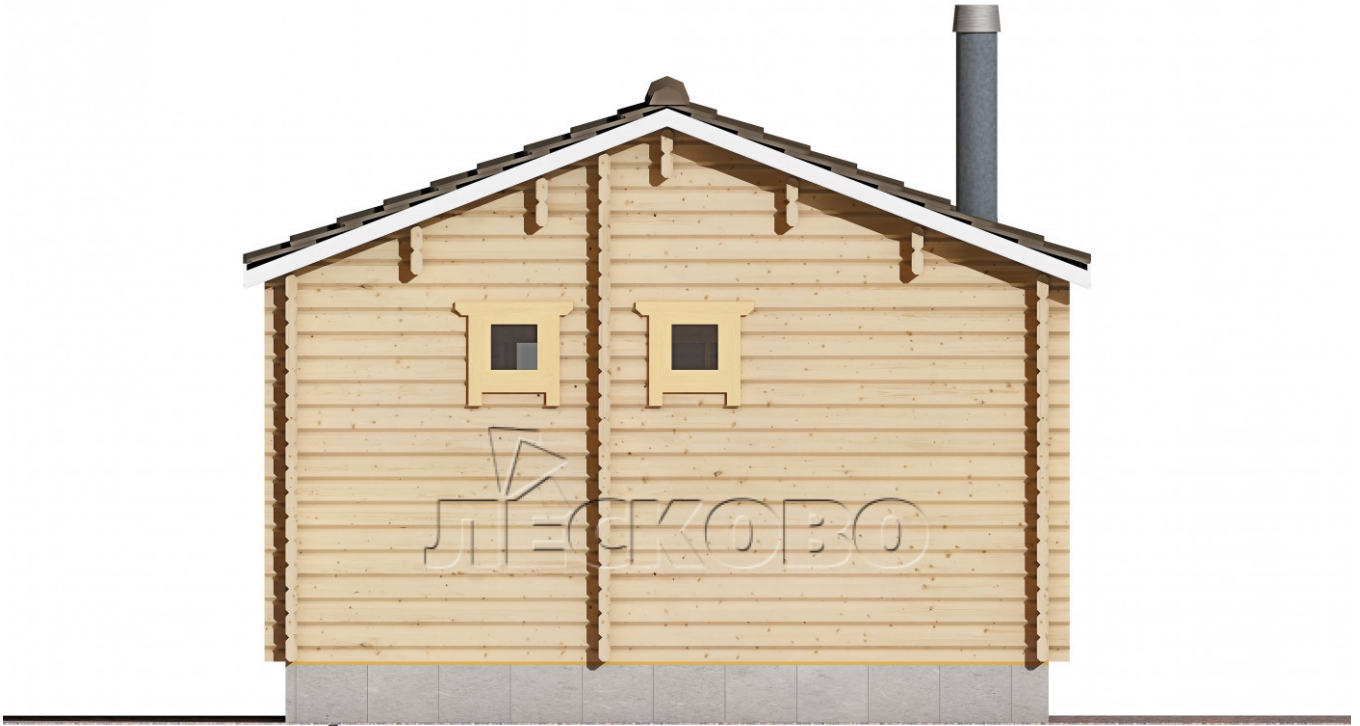

Log Cabin "DG-05"

Project Dimensions

4.5 × 8.5 / 33 m²

Full house set

6,265 €

Timber

45 MM

65 MM
+ 1,753 €

Project planning

House Kit

- Wall kit: 44 × 145mm mini-chamber drying chamber with bowls for the project. The material of the tree is spruce, pine (GOST 8486). Humidity 12-14%. The height of the walls is 2.16 m;
- Logs, lower harness: board 45 × 145 mm chamber drying 10-12%;
- Floors: floorboard 35 mm, Chamber drying;
- Ceiling: imitation of a bar 20 × 135 mm, Chamber drying;
- Wooden windows, glass 4 mm, Single. Treatment with a colorless antiseptic. Hardware;

0.40×0.38 м.2 шт.

0.42×1.885 м.1 шт.

1.34×0.91 м.1 шт.

- Wooden doors;

1 шт.

Door 0.84×1.885 м. 0.84×1.885 м.
Df.1 шт.

bath.1 шт.

7. Platbands: dry planed board 20 × 100 mm;