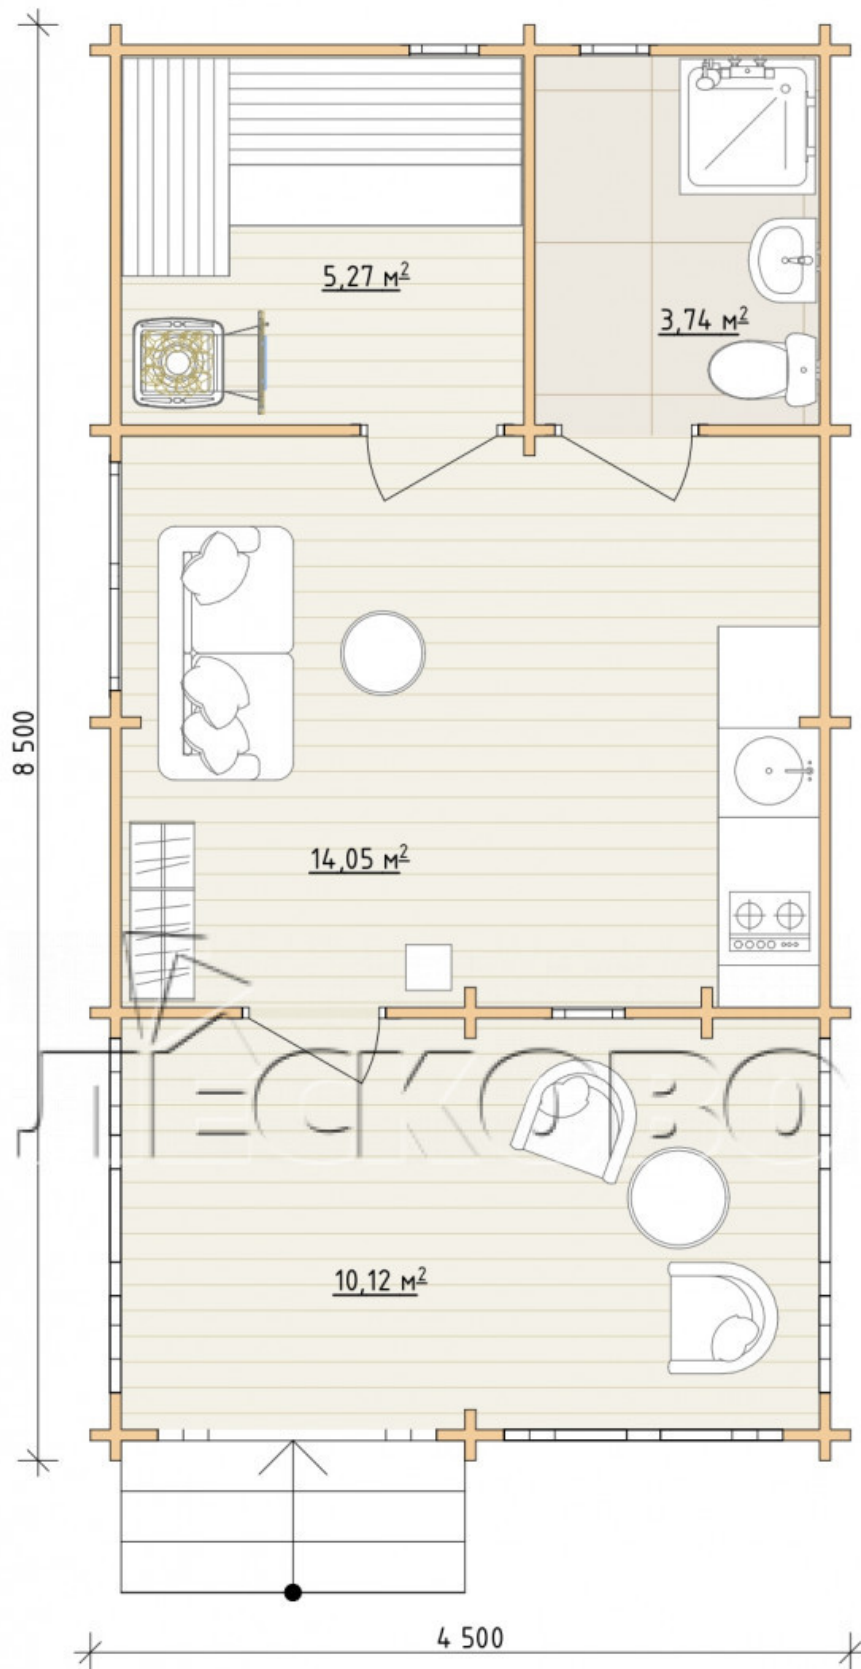

Log Cabin "DG-05"

Project Dimensions

4.5 × 8.5 / 33 m²

Full house set

6,265 €

Timber

45 MM

65 MM
+ 1,753 €

Project planning

House Kit

- Wall kit: 44 × 145mm mini-chamber drying chamber with bowls for the project. The material of the tree is spruce, pine (GOST 8486). Humidity 12-14%. The height of the walls is 2.16 m;
- Logs, lower harness: board 45 × 145 mm chamber drying 10-12%;
- Floors: floorboard 35 mm, Chamber drying;
- Ceiling: imitation of a bar 20 × 135 mm, Chamber drying;
- Wooden windows, glass 4 mm, Single. Treatment with a colorless antiseptic. Hardware;

0.40×0.38 м.2 шт.

0.42×1.885 м.1 шт.

1.34×0.91 м.1 шт.

- Wooden doors;

1 шт.

Door 0.84×1.885 м. 0.84×1.885 м.
Df.1 шт.

bath.1 шт.

7. Platbands: dry planed board 20 × 100 mm;