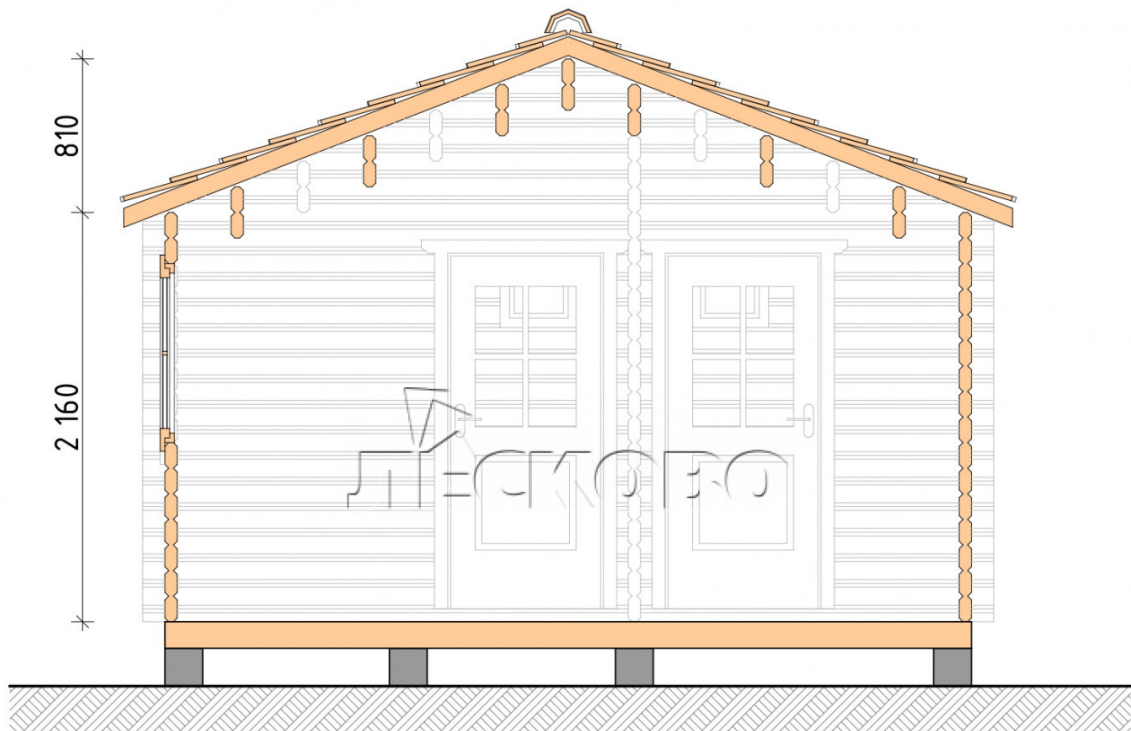

Log Cabin "DG-05"

Project Dimensions

4.5 × 8.5 / 33 m²

Full house set

6,265 €

Timber

45 MM

65 MM
+ 1,753 €

Project planning

House Kit

- Wall kit: 44 × 145mm mini-chamber drying chamber with bowls for the project. The material of the tree is spruce, pine (GOST 8486). Humidity 12-14%. The height of the walls is 2.16 m;
- Logs, lower harness: board 45 × 145 mm chamber drying 10-12%;
- Floors: floorboard 35 mm, Chamber drying;
- Ceiling: imitation of a bar 20 × 135 mm, Chamber drying;
- Wooden windows, glass 4 mm, Single. Treatment with a colorless antiseptic. Hardware;

0.40×0.38 м.2 шт.

0.42×1.885 м.1 шт.

1.34×0.91 м.1 шт.

- Wooden doors;

1 шт.

Door 0.84×1.885 м. 0.84×1.885 м.
Df.1 шт.

bath.1 шт.

7. Platbands: dry planed board 20 × 100 mm;