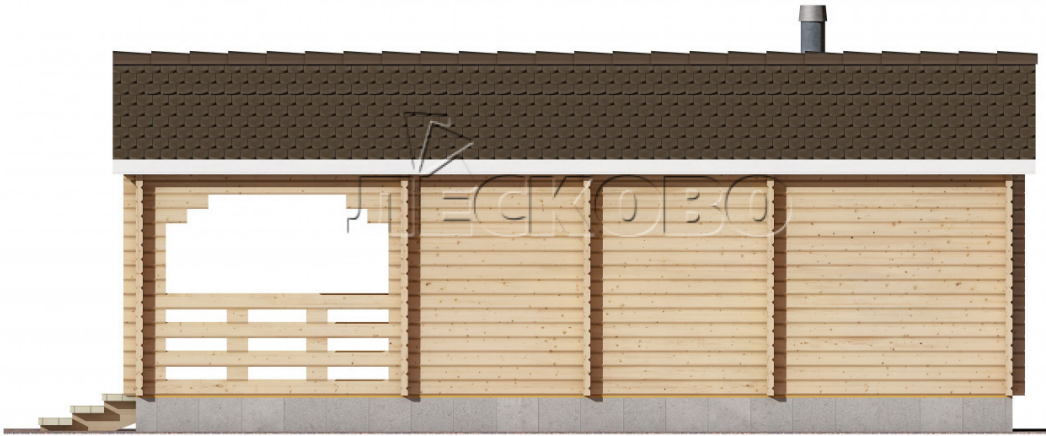

Log Cabin "DG-05"

Project Dimensions

4.5 × 8.5 / 33 m²

Full house set

6,265 €

Timber

45 MM

65 MM
+ 1,753 €

Project planning

House Kit

- Wall kit: 44 × 145mm mini-chamber drying chamber with bowls for the project. The material of the tree is spruce, pine (GOST 8486). Humidity 12-14%. The height of the walls is 2.16 m;
- Logs, lower harness: board 45 × 145 mm chamber drying 10-12%;
- Floors: floorboard 35 mm, Chamber drying;
- Ceiling: imitation of a bar 20 × 135 mm, Chamber drying;
- Wooden windows, glass 4 mm, Single. Treatment with a colorless antiseptic. Hardware;

0.40×0.38 м.2 шт.

0.42×1.885 м.1 шт.

1.34×0.91 м.1 шт.

- Wooden doors;

1 шт.

Door 0.84×1.885 м. 0.84×1.885 м.
Df.1 шт.

bath.1 шт.

7. Platbands: dry planed board 20 × 100 mm;