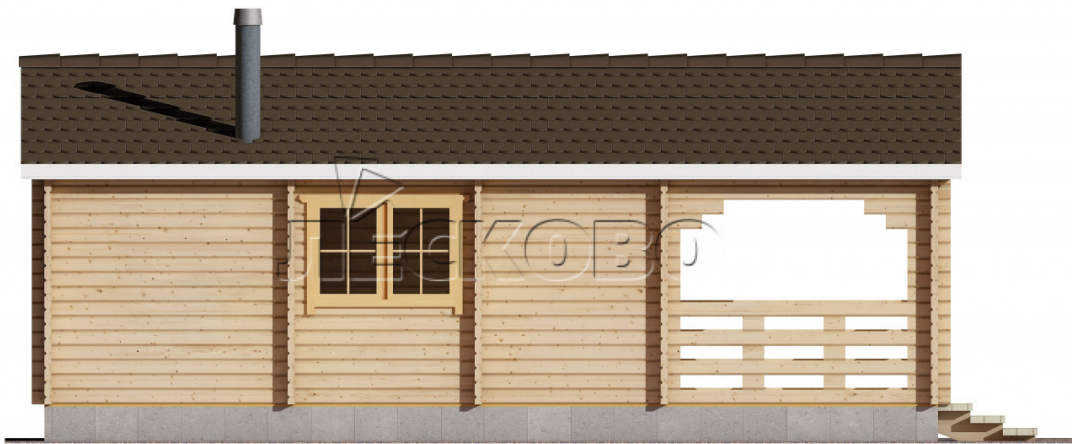

Log Cabin "DG-05"

Project Dimensions

4.5 × 8.5 / 33 m²

Full house set

6,265 €

Timber

45 MM

65 MM
+ 1,753 €

Project planning

House Kit

- Wall kit: 44 × 145mm mini-chamber drying chamber with bowls for the project. The material of the tree is spruce, pine (GOST 8486). Humidity 12-14%. The height of the walls is 2.16 m;
- Logs, lower harness: board 45 × 145 mm chamber drying 10-12%;
- Floors: floorboard 35 mm, Chamber drying;
- Ceiling: imitation of a bar 20 × 135 mm, Chamber drying;
- Wooden windows, glass 4 mm, Single. Treatment with a colorless antiseptic. Hardware;

0.40×0.38 м.2 шт.

0.42×1.885 м.1 шт.

1.34×0.91 м.1 шт.

- Wooden doors;

1 шт.

Door 0.84×1.885 м. 0.84×1.885 м.
Df.1 шт.

bath.1 шт.

7. Platbands: dry planed board 20 × 100 mm;