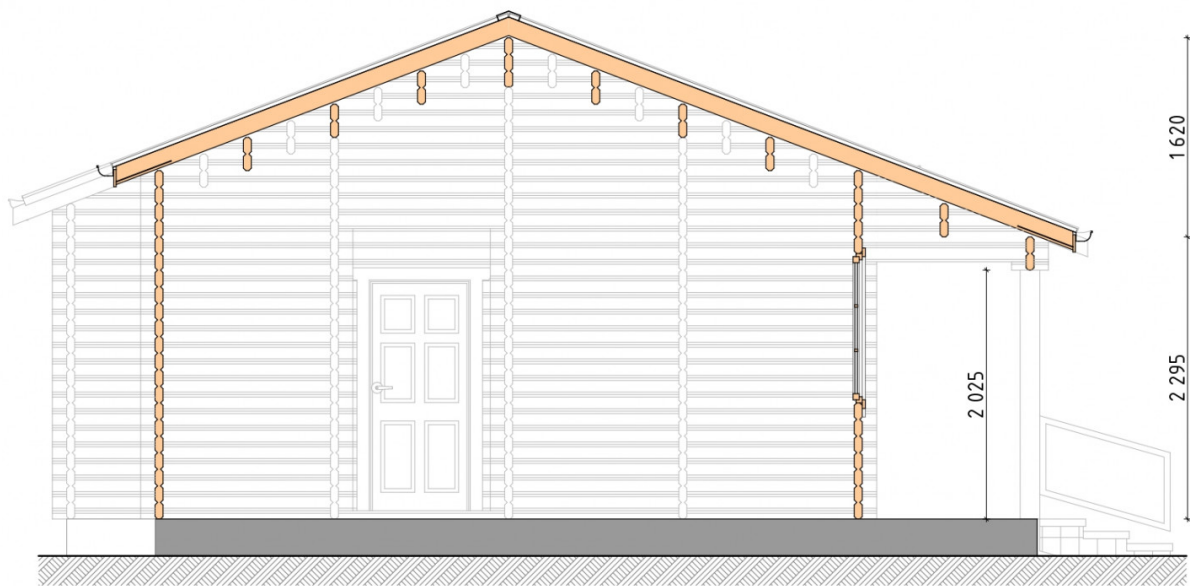

## Log Cabin "DG-44"

Project Dimensions

8 × 8.3 / 53.5 m<sup>2</sup>

Full house set

**11,353 €**

### Timber

45 MM

65 MM  
+ 3,197 €

## House Kit

- Wall kit: 44 × 145mm mini-chamber drying chamber with bowls for the project. The material of the tree is spruce, pine (GOST 8486). Humidity 12-14%. The height of the walls is 2.16 m;
- Logs, lower harness: board 45 × 145 mm chamber drying 10-12%;
- Floors: floorboard 35 mm, Chamber drying;
- Ceiling: imitation of a bar 20 × 135 mm, Chamber drying;
- Wooden windows, glass 4 mm, Single. Treatment with a colorless antiseptic. Hardware;