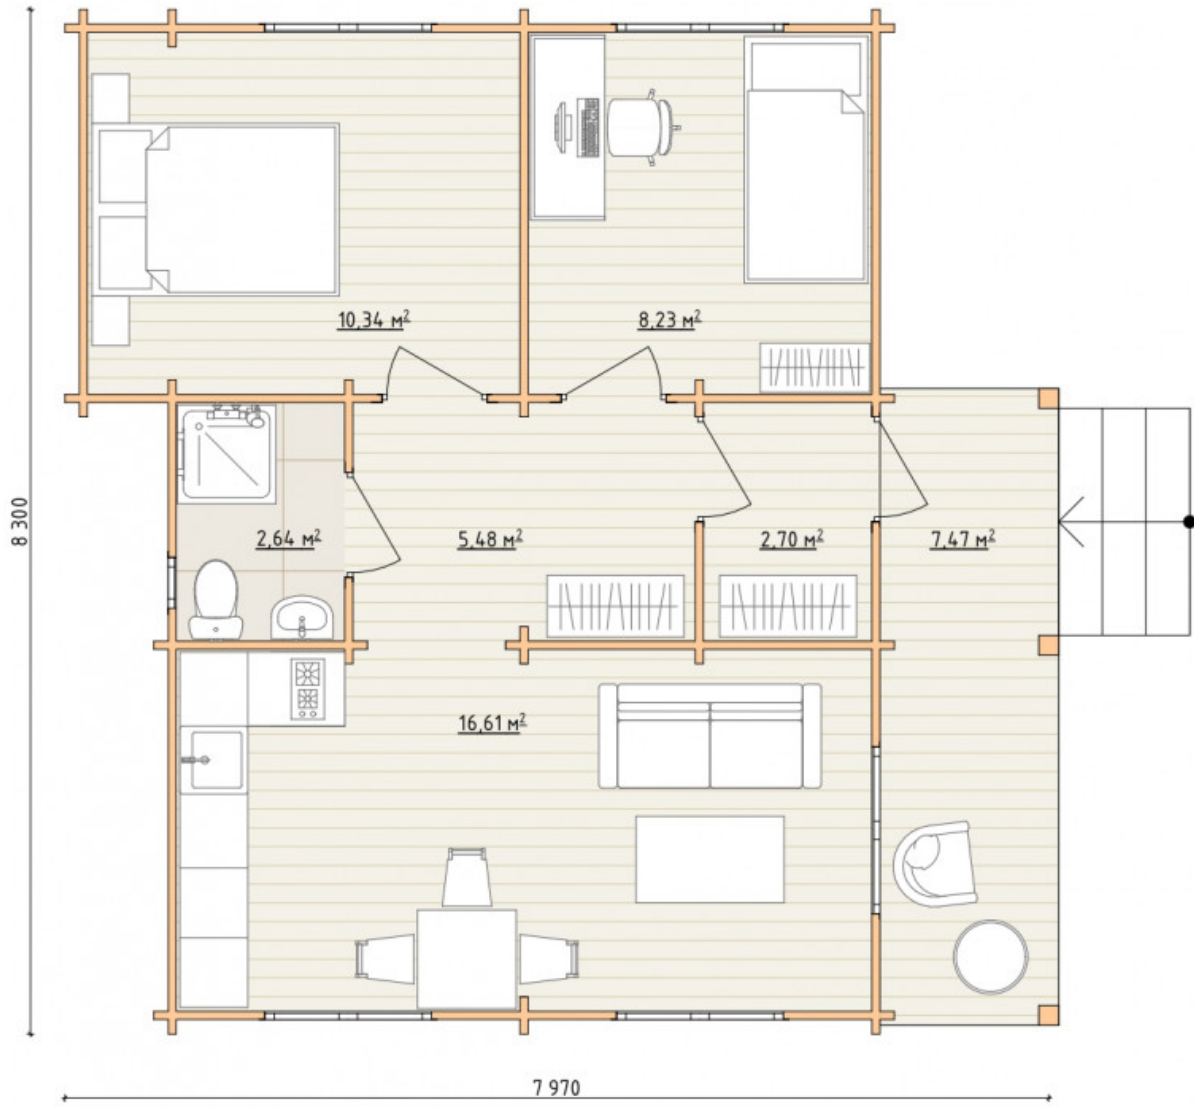

## Log Cabin "DG-44"

Project Dimensions

8 × 8.3 / 53.5 m<sup>2</sup>

Full house set

**11,353 €**

## Project planning

## House Kit

- Wall kit: 44 × 145mm mini-chamber drying chamber with bowls for the project. The material of the tree is spruce, pine (GOST 8486). Humidity 12-14%. The height of the walls is 2.16 m;
- Logs, lower harness: board 45 × 145 mm chamber drying 10-12%;
- Floors: floorboard 35 mm, Chamber drying;
- Ceiling: imitation of a bar 20 × 135 mm, Chamber drying;
- Wooden windows, glass 4 mm, Single. Treatment with a colorless antiseptic. Hardware;

Window 1.34×1.17 0.40×0.38 м.1 шт.  
м.5 шт.

- Wooden doors;

4 шт.

Door 0.84×1.885 м.

Df.1 шт.

7. Platbands: dry planed board 20 × 100 mm;

8. Roof: shingles.

9. Skirting board 35 mm.