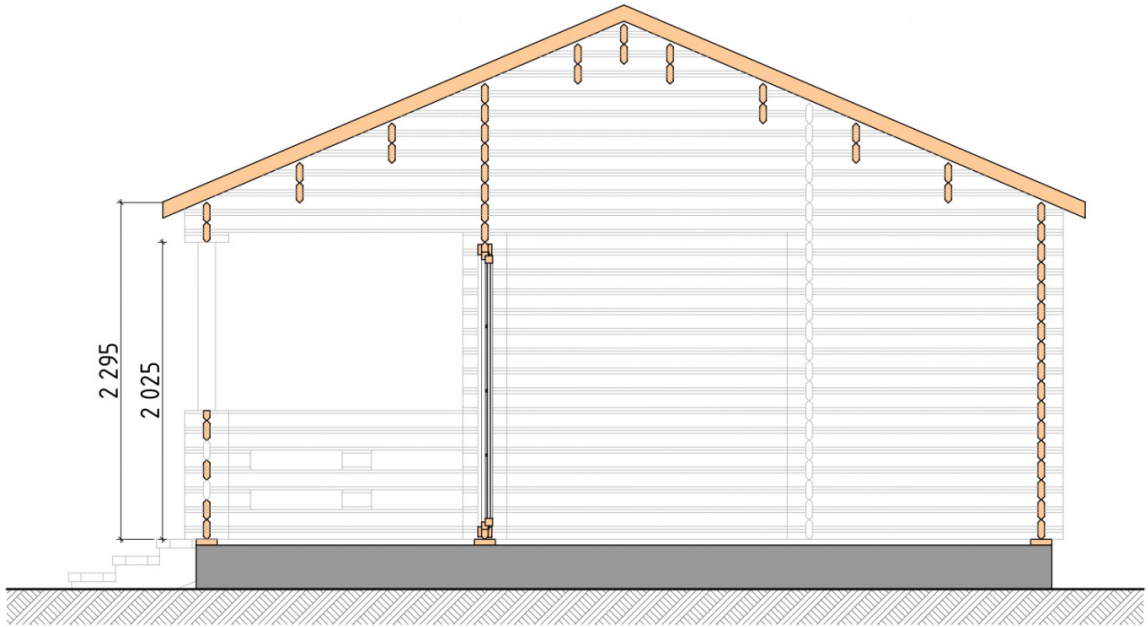

Log Cabin "DG-43"

Project Dimensions

6 × 6 / 31.6 m²

Full house set

7,363 €

Timber

45 MM

65 MM
+ 2,022 €

Project planning

House Kit

- Wall kit: 44 × 145mm mini-chamber drying chamber with bowls for the project. The material of the tree is spruce, pine (GOST 8486). Humidity 12-14%. The height of the walls is 2.16 m;
- Logs, lower harness: board 45 × 145 mm chamber drying 10-12%;
- Floors: floorboard 35 mm, Chamber drying;
- Ceiling: imitation of a bar 20 × 135 mm, Chamber drying;
- Wooden windows, glass 4 mm, Single. Treatment with a colorless antiseptic. Hardware;

Window 0.84×1.885
м.2 шт.

0.40×0.38 м.2 шт.

1.34×0.91 м.2 шт.

- Wooden doors;

2 шт.

0.84×1.885 м.
glass.2 шт.

7. Platbands: dry planed board 20 × 100 mm;

8. Roof: shingles.