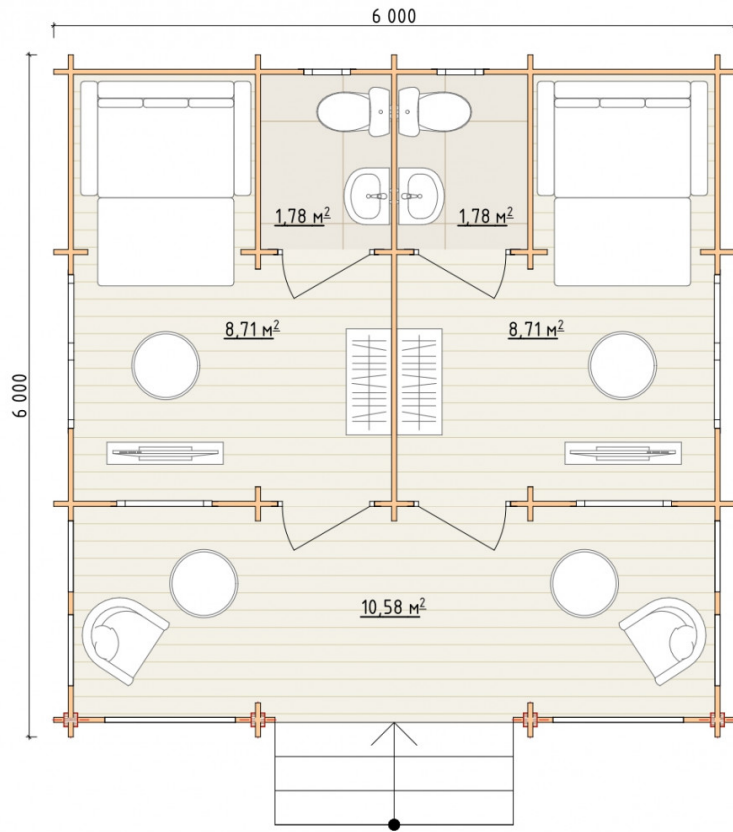

Log Cabin "DG-43"

Project Dimensions

6 × 6 / 31.6 m²

Full house set

7,363 €

Timber

45 MM

65 MM
+ 2,022 €

Project planning

House Kit

- Wall kit: 44 × 145mm mini-chamber drying chamber with bowls for the project. The material of the tree is spruce, pine (GOST 8486). Humidity 12-14%. The height of the walls is 2.16 m;
- Logs, lower harness: board 45 × 145 mm chamber drying 10-12%;
- Floors: floorboard 35 mm, Chamber drying;
- Ceiling: imitation of a bar 20 × 135 mm, Chamber drying;
- Wooden windows, glass 4 mm, Single. Treatment with a colorless antiseptic. Hardware;

Window 0.84×1.885
м.2 шт.

0.40×0.38 м.2 шт.

1.34×0.91 м.2 шт.

- Wooden doors;

2 шт.

0.84×1.885 м.
glass.2 шт.

7. Platbands: dry planed board 20 × 100 mm;

8. Roof: shingles.