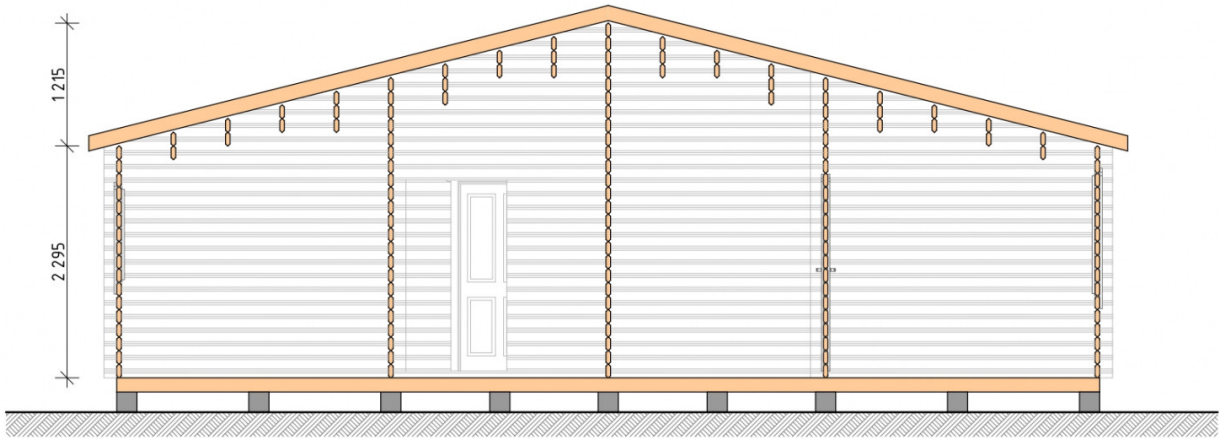

## Log Cabin "DG-42"

Project Dimensions

8 × 10 / 73.1 m<sup>2</sup>

Full house set

**14,521 €**

### Timber

45 MM

65 MM  
+ 3,889 €

## House Kit

- Wall kit: 44 × 145mm mini-chamber drying chamber with bowls for the project. The material of the tree is spruce, pine (GOST 8486). Humidity 12-14%. The height of the walls is 2.16 m;

- Logs, lower harness: board 45 × 145 mm chamber drying 10-12%;
- Floors: floorboard 35 mm, Chamber drying;
- Ceiling: imitation of a bar 20 × 135 mm, Chamber drying;
- Wooden windows, glass 4 mm, Single. Treatment with a colorless antiseptic. Hardware;