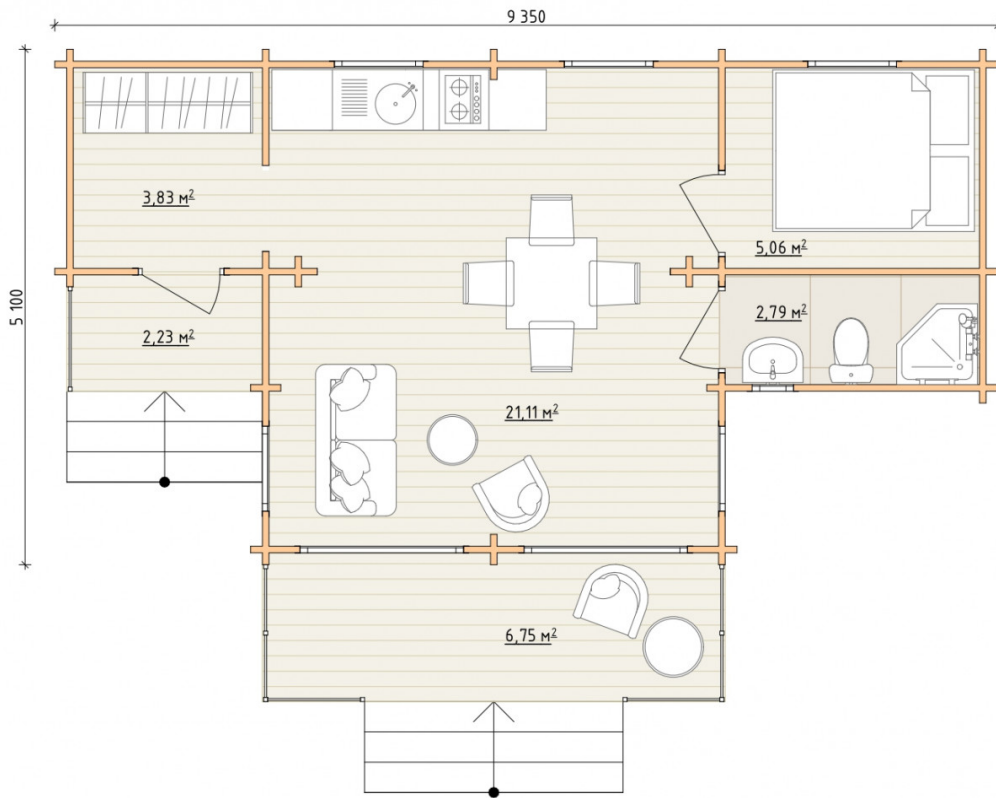

## Log Cabin "DG-41"

Project Dimensions

5.1 × 9.4 / 41.8 m<sup>2</sup>

Full house set

**8,887 €**

## Project planning

# House Kit

- Wall kit: 44 × 145mm mini-chamber drying chamber with bowls for the project. The material of the tree is spruce, pine (GOST 8486). Humidity 12-14%. The height of the walls is 2.16 m;
- Logs, lower harness: board 45 × 145 mm chamber drying 10-12%;
- Floors: floorboard 35 mm, Chamber drying;
- Ceiling: imitation of a bar 20 × 135 mm, Chamber drying;
- Wooden windows, glass 4 mm, Single. Treatment with a colorless antiseptic. Hardware;

Window 0.84×1.885  
м.2 шт.

Window 0.87×1.17  
м.3 шт.

Window 1.62×1.885  
м.2 шт.

- Wooden doors;

2 шт.

0.84×1.885 м.  
glass.1 шт.

7. Platbands: dry planed board 20 × 100 mm;

8. Roof: shingles.