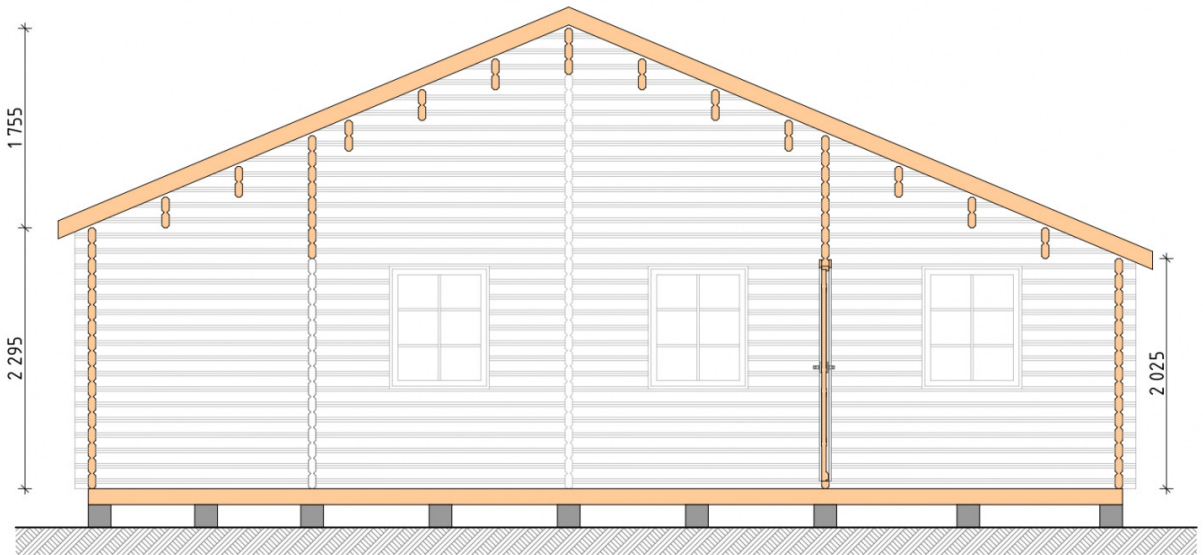

## Log Cabin "DG-41"

Project Dimensions

5.1 × 9.4 / 41.8 m<sup>2</sup>

Full house set

**8,887 €**

### Timber

45 MM

65 MM  
+ 2,308 €

# House Kit

- Wall kit: 44 × 145mm mini-chamber drying chamber with bowls for the project. The material of the tree is spruce, pine (GOST 8486). Humidity 12-14%. The height of the walls is 2.16 m;
- Logs, lower harness: board 45 × 145 mm chamber drying 10-12%;
- Floors: floorboard 35 mm, Chamber drying;
- Ceiling: imitation of a bar 20 × 135 mm, Chamber drying;
- Wooden windows, glass 4 mm, Single. Treatment with a colorless antiseptic. Hardware;