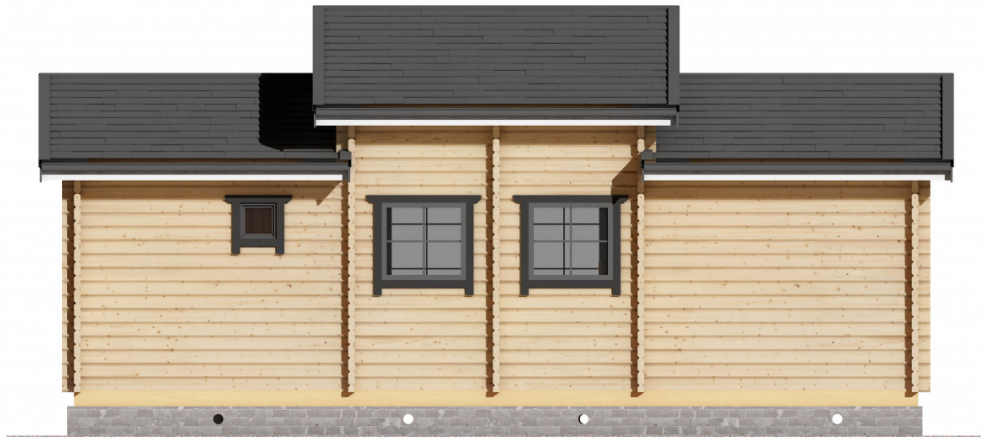

Log Cabin "DG-40"

Project Dimensions

4.5 × 8.6 / 31.6 m²

Full house set

7,252 €

Timber

45 MM

65 MM
+ 1,833 €

Project planning

House Kit

- Wall kit: 44 × 145mm mini-chamber drying chamber with bowls for the project. The material of the tree is spruce, pine (GOST 8486). Humidity 12-14%. The height of the walls is 2.16 m;
- Logs, lower harness: board 45 × 145 mm chamber drying 10-12%;
- Floors: floorboard 35 mm, Chamber drying;
- Ceiling: imitation of a bar 20 × 135 mm, Chamber drying;
- Wooden windows, glass 4 mm, Single. Treatment with a colorless antiseptic. Hardware;

Window 0.84×1.885
м.3 шт.

Window 0.87×1.17 0.40×0.38 м.1 шт.
м.2 шт.

0.87×0.78 м.4 шт.

- Wooden doors;

2 шт.

Door 0.84×1.885 м.
Лев.-Прав.1 шт.

7. Platbands: dry planed board 20 × 100 mm;

8. Roof: shingles.