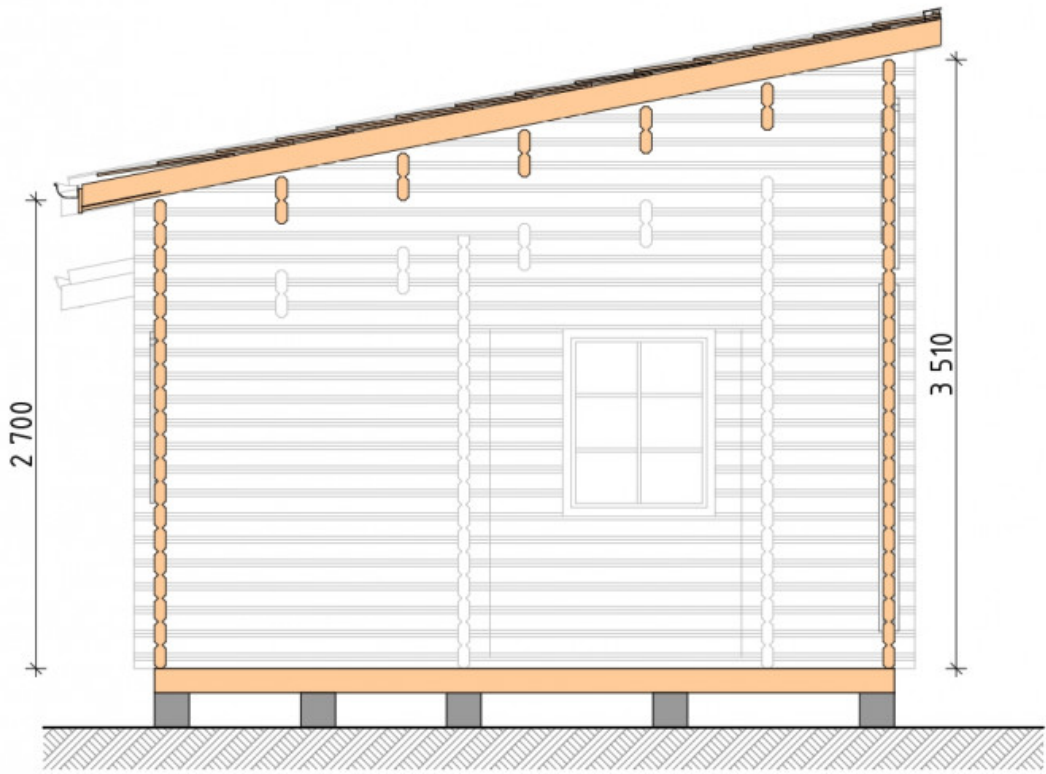

Log Cabin "DG-40"

Project Dimensions

4.5 × 8.6 / 31.6 m²

Full house set

7,252 €

Timber

45 MM

65 MM
+ 1,833 €

Project planning

House Kit

- Wall kit: 44 × 145mm mini-chamber drying chamber with bowls for the project. The material of the tree is spruce, pine (GOST 8486). Humidity 12-14%. The height of the walls is 2.16 m;
- Logs, lower harness: board 45 × 145 mm chamber drying 10-12%;
- Floors: floorboard 35 mm, Chamber drying;
- Ceiling: imitation of a bar 20 × 135 mm, Chamber drying;
- Wooden windows, glass 4 mm, Single. Treatment with a colorless antiseptic. Hardware;

Window 0.84×1.885
м.3 шт.

Window 0.87×1.17 0.40×0.38 м.1 шт.
м.2 шт.

0.87×0.78 м.4 шт.

- Wooden doors;

2 шт.

Door 0.84×1.885 м.
Лев.-Прав.1 шт.

7. Platbands: dry planed board 20 × 100 mm;

8. Roof: shingles.