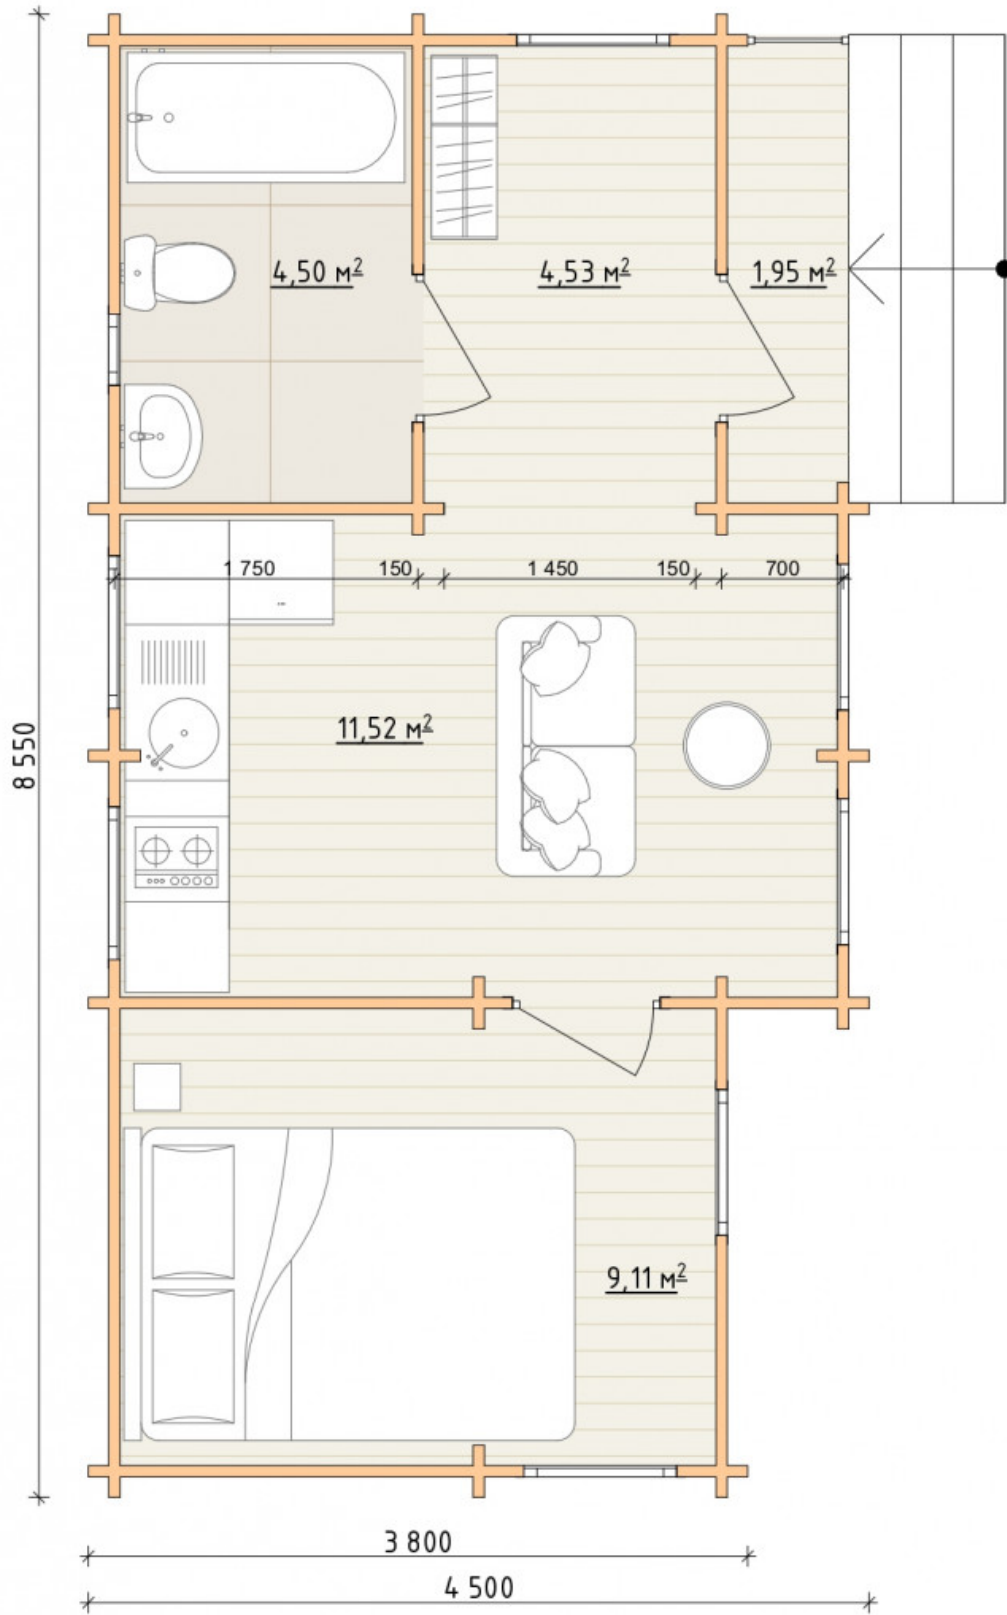

Log Cabin "DG-40"

Project Dimensions

4.5 × 8.6 / 31.6 m²

Full house set

7,252 €

Timber

45 MM

65 MM
+ 1,833 €

Project planning

House Kit

- Wall kit: 44 × 145mm mini-chamber drying chamber with bowls for the project. The material of the tree is spruce, pine (GOST 8486). Humidity 12-14%. The height of the walls is 2.16 m;
- Logs, lower harness: board 45 × 145 mm chamber drying 10-12%;
- Floors: floorboard 35 mm, Chamber drying;
- Ceiling: imitation of a bar 20 × 135 mm, Chamber drying;
- Wooden windows, glass 4 mm, Single. Treatment with a colorless antiseptic. Hardware;

Window 0.84×1.885
м.3 шт.

Window 0.87×1.17 0.40×0.38 м.1 шт.
м.2 шт.

0.87×0.78 м.4 шт.

- Wooden doors;

2 шт.

Door 0.84×1.885 м.
Лев.-Прав.1 шт.

7. Platbands: dry planed board 20 × 100 mm;

8. Roof: shingles.