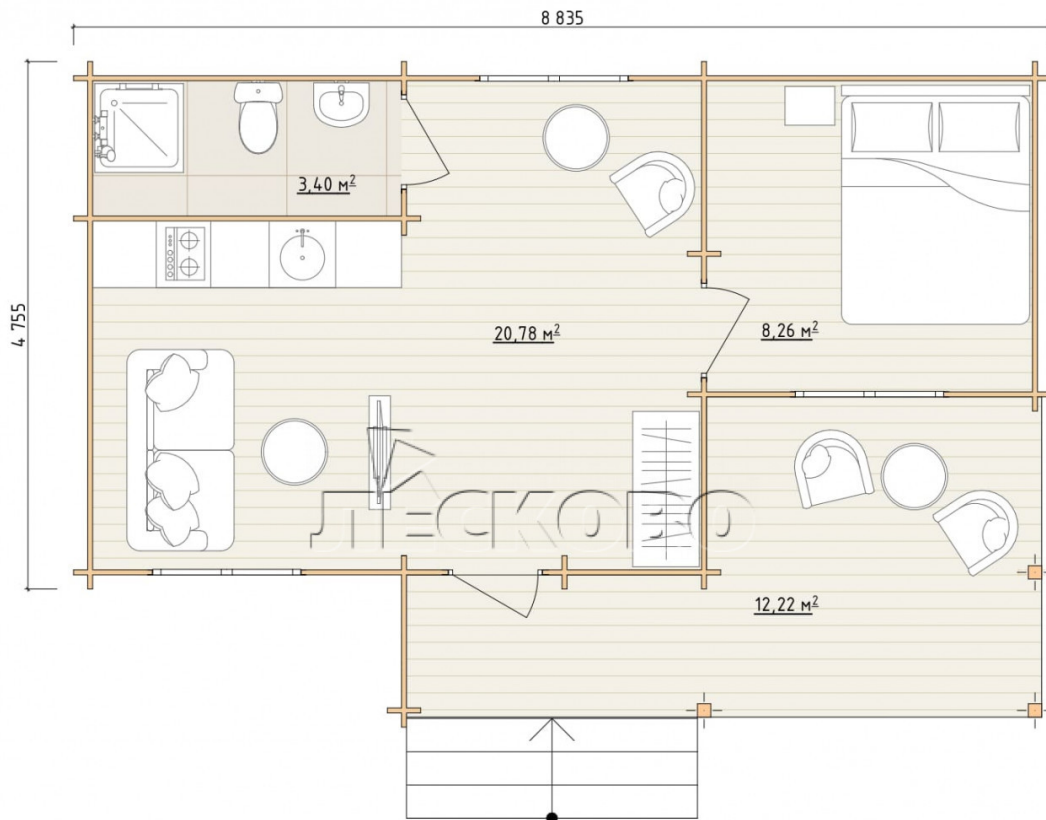

## Log Cabin "DG-04"

Project Dimensions

4.7 × 8.8 / 45 m<sup>2</sup>

Full house set

**8,895 €**

## Project planning

# House Kit

- Wall kit: 44 × 145mm mini-chamber drying chamber with bowls for the project. The material of the tree is spruce, pine (GOST 8486). Humidity 12-14%. The height of the walls is 2.16 m;
- Logs, lower harness: board 45 × 145 mm chamber drying 10-12%;
- Floors: floorboard 35 mm, Chamber drying;
- Ceiling: imitation of a bar 20 × 135 mm, Chamber drying;
- Wooden windows, glass 4 mm, Single. Treatment with a colorless antiseptic. Hardware;

Window 1.34×1.17 0.40×0.38 м.1 шт.  
м.3 шт.

- Wooden doors;

2 шт.

0.84×1.885 м.  
glass.1 шт.

7. Platbands: dry planed board 20 × 100 mm;

8. Roof: shingles.

9. Skirting board 35 mm.

+7 (4942) 499-770