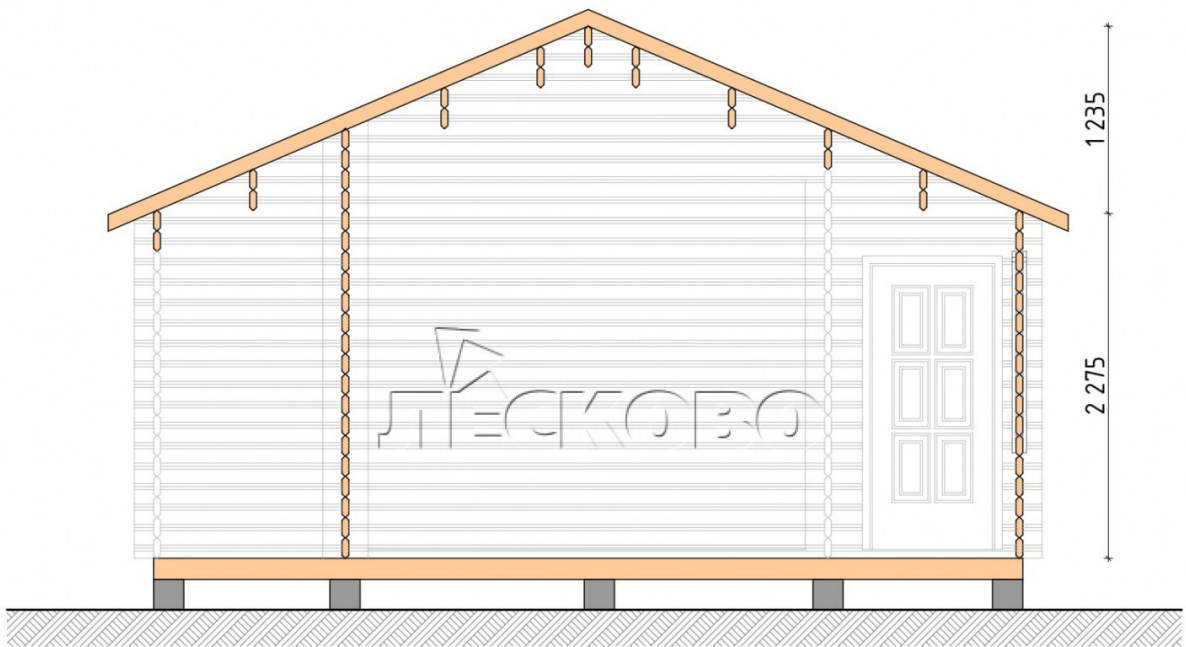

## Log Cabin "DG-04"

Project Dimensions

4.7 × 8.8 / 45 m<sup>2</sup>

Full house set

**8,895 €**

### Timber

45 MM

65 MM  
+ 2,553 €

# House Kit

- Wall kit: 44 × 145mm mini-chamber drying chamber with bowls for the project. The material of the tree is spruce, pine (GOST 8486). Humidity 12-14%. The height of the walls is 2.16 m;
- Logs, lower harness: board 45 × 145 mm chamber drying 10-12%;
- Floors: floorboard 35 mm, Chamber drying;
- Ceiling: imitation of a bar 20 × 135 mm, Chamber drying;
- Wooden windows, glass 4 mm, Single. Treatment with a colorless antiseptic. Hardware;