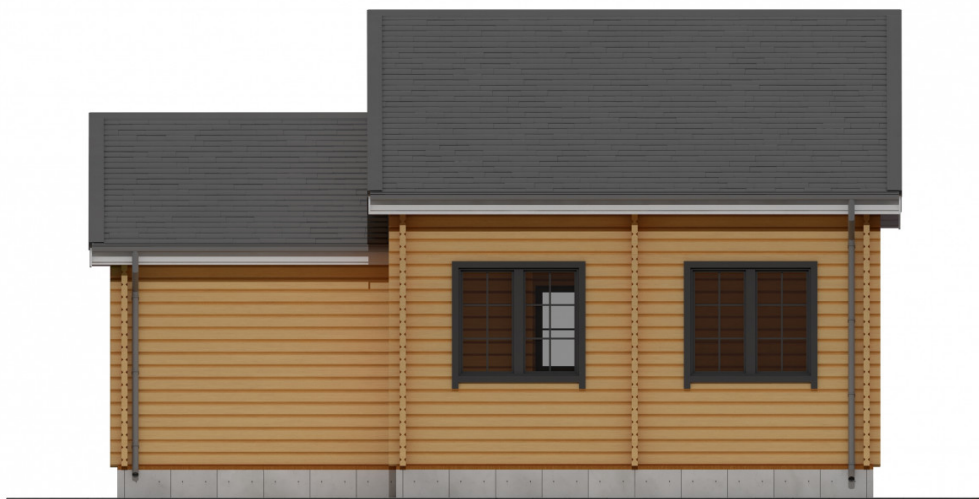

Log Cabin "DG-39"

Project Dimensions

7 × 8.3 / 46.7 m²

Full house set

10,742 €

Timber

45 MM

65 MM
+ 2,853 €

Project planning

House Kit

- Wall kit: 44 × 145mm mini-chamber drying chamber with bowls for the project. The material of the tree is spruce, pine (GOST 8486). Humidity 12-14%. The height of the walls is 2.16 m;
- Logs, lower harness: board 45 × 145 mm chamber drying 10-12%;
- Floors: floorboard 35 mm, Chamber drying;
- Ceiling: imitation of a bar 20 × 135 mm, Chamber drying;
- Wooden windows, glass 4 mm, Single. Treatment with a colorless antiseptic. Hardware;