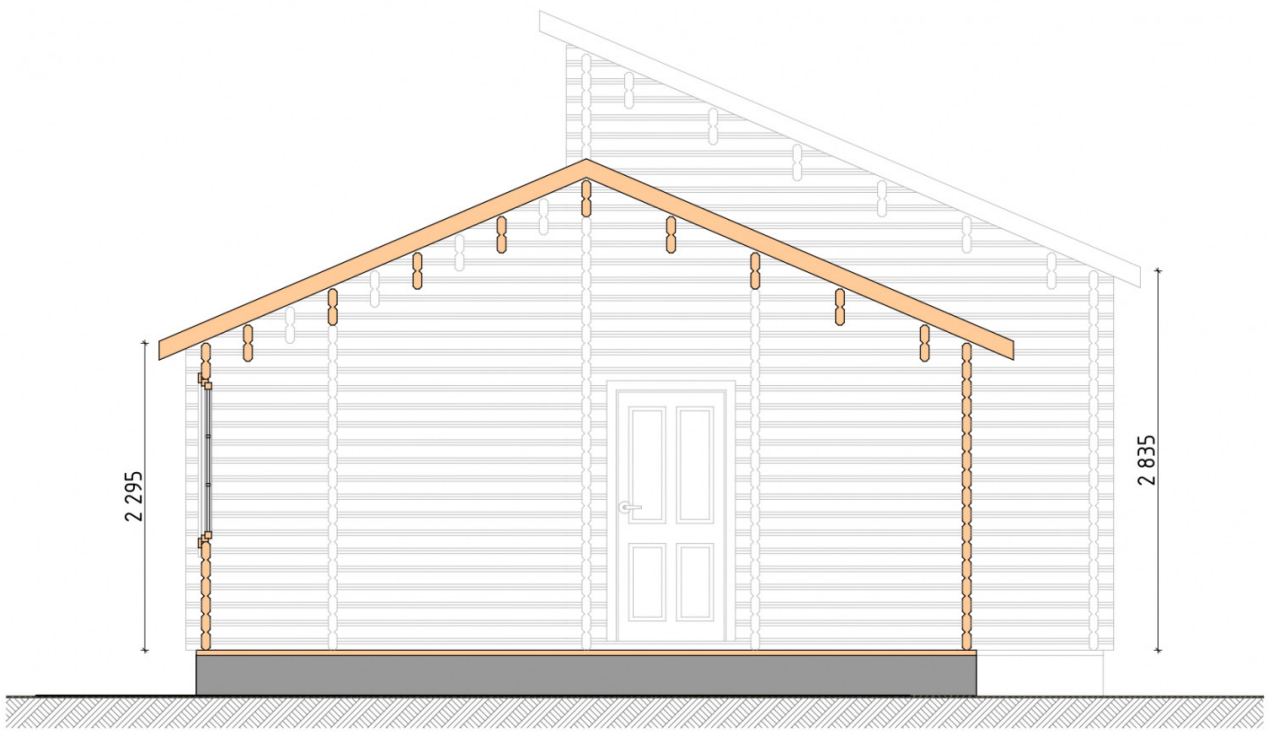

Log Cabin "DG-39"

Project Dimensions

7 × 8.3 / 46.7 m²

Full house set

10,742 €

Timber

45 MM

65 MM
+ 2,853 €

Project planning

House Kit

- Wall kit: 44 × 145mm mini-chamber drying chamber with bowls for the project. The material of the tree is spruce, pine (GOST 8486). Humidity 12-14%. The height of the walls is 2.16 m;
- Logs, lower harness: board 45 × 145 mm chamber drying 10-12%;
- Floors: floorboard 35 mm, Chamber drying;
- Ceiling: imitation of a bar 20 × 135 mm, Chamber drying;
- Wooden windows, glass 4 mm, Single. Treatment with a colorless antiseptic. Hardware;

Window 0.87×1.17 м.3 шт.

Window 1.34×1.17 м.5 шт.

0.40×0.38 м.1 шт.

0.42×1.885 м.2 шт.

0.87×0.78 м.1 шт.

- Wooden doors;

2 шт.

Door 0.84×1.885 м.
Df.1 шт.

7. Platbands: dry planed board 20 × 100 mm;

8. Roof: shingles.

9. Skirting board 35 mm.

+7 (4942) 499-770

156014, г. Кострома, ул. Базовая, д. 8