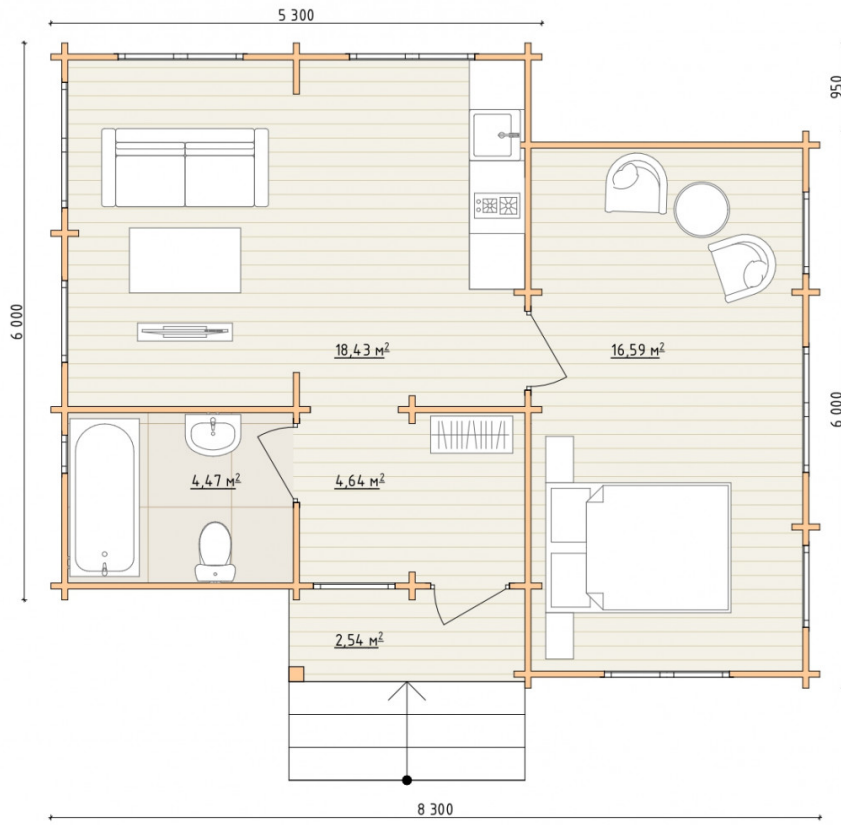

Log Cabin "DG-39"

Project Dimensions

7 × 8.3 / 46.7 m²

Full house set

10,742 €

Timber

45 MM

65 MM
+ 2,853 €

Project planning

House Kit

- Wall kit: 44 × 145mm mini-chamber drying chamber with bowls for the project. The material of the tree is spruce, pine (GOST 8486). Humidity 12-14%. The height of the walls is 2.16 m;
- Logs, lower harness: board 45 × 145 mm chamber drying 10-12%;
- Floors: floorboard 35 mm, Chamber drying;
- Ceiling: imitation of a bar 20 × 135 mm, Chamber drying;
- Wooden windows, glass 4 mm, Single. Treatment with a colorless antiseptic. Hardware;

Window 0.87×1.17 м.3 шт.

Window 1.34×1.17 м.5 шт.

0.40×0.38 м.1 шт.

0.42×1.885 м.2 шт.

0.87×0.78 м.1 шт.

- Wooden doors;

2 шт.

Door 0.84×1.885 м.
Df.1 шт.