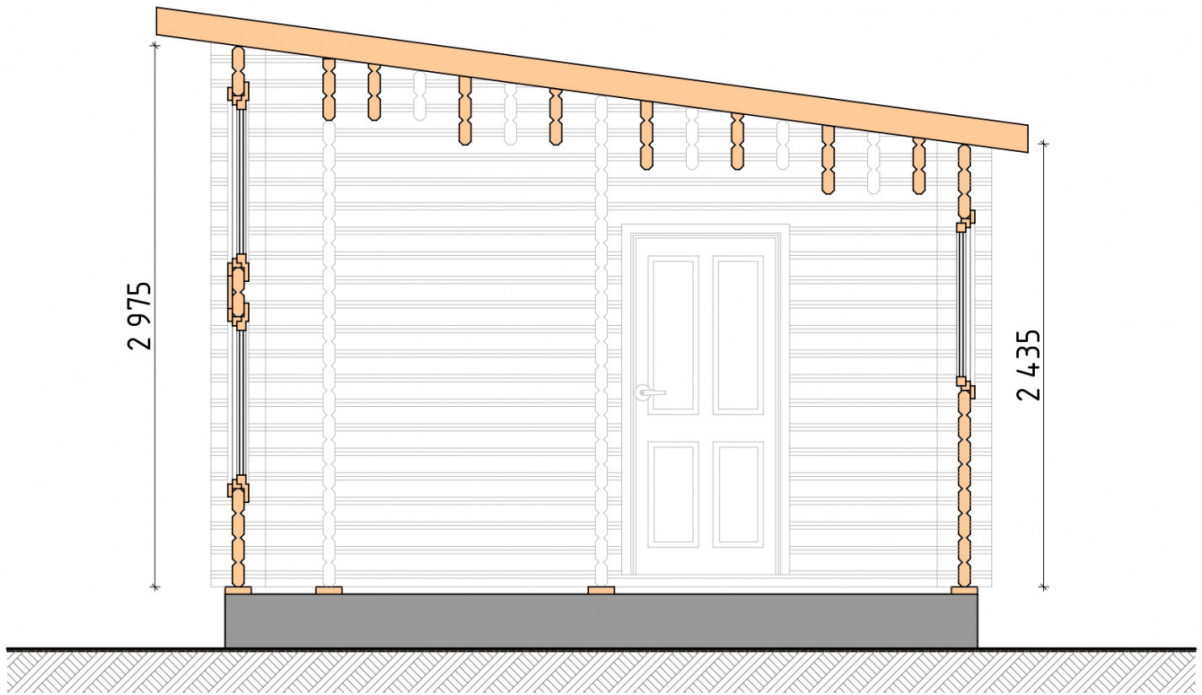

Log Cabin "DG-38"

Project Dimensions

4.3 × 10.9 / 38.6 m²

Full house set

8,555 €

Timber

45 MM

65 MM
+ 2,239 €

Project planning

House Kit

- Wall kit: 44 × 145mm mini-chamber drying chamber with bowls for the project. The material of the tree is spruce, pine (GOST 8486). Humidity 12-14%. The height of the walls is 2.16 m;
- Logs, lower harness: board 45 × 145 mm chamber drying 10-12%;
- Floors: floorboard 35 mm, Chamber drying;
- Ceiling: imitation of a bar 20 × 135 mm, Chamber drying;
- Wooden windows, glass 4 mm, Single. Treatment with a colorless antiseptic. Hardware;

Window 1.34×1.17 0.40×0.38 м.1 шт. 1.34×0.91 м.6 шт.
м.2 шт.

- Wooden doors;

2 шт. Door 0.84×1.885 м.
Df.1 шт.

7. Platbands: dry planed board 20 × 100 mm;

8. Roof: shingles.

9. Skirting board 35 mm.

+7 (4942) 499-770