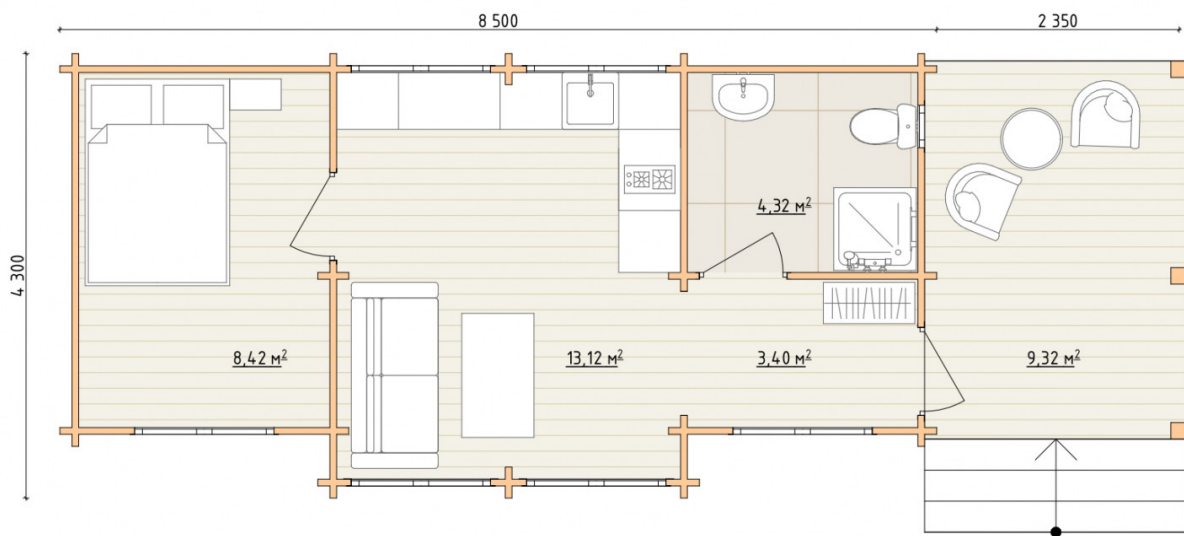

Log Cabin "DG-38"

Project Dimensions

4.3 × 10.9 / 38.6 m²

Full house set

8,555 €

Timber

45 MM

65 MM
+ 2,239 €

Project planning

House Kit

- Wall kit: 44 × 145mm mini-chamber drying chamber with bowls for the project. The material of the tree is spruce, pine (GOST 8486). Humidity 12-14%. The height of the walls is 2.16 m;
- Logs, lower harness: board 45 × 145 mm chamber drying 10-12%;
- Floors: floorboard 35 mm, Chamber drying;
- Ceiling: imitation of a bar 20 × 135 mm, Chamber drying;
- Wooden windows, glass 4 mm, Single. Treatment with a colorless antiseptic. Hardware;

Window 1.34×1.17 0.40×0.38 м.1 шт. 1.34×0.91 м.6 шт.
м.2 шт.

- Wooden doors;

2 шт. Door 0.84×1.885 м.
Df.1 шт.

7. Platbands: dry planed board 20 × 100 mm;

8. Roof: shingles.

9. Skirting board 35 mm.

+7 (4942) 499-770