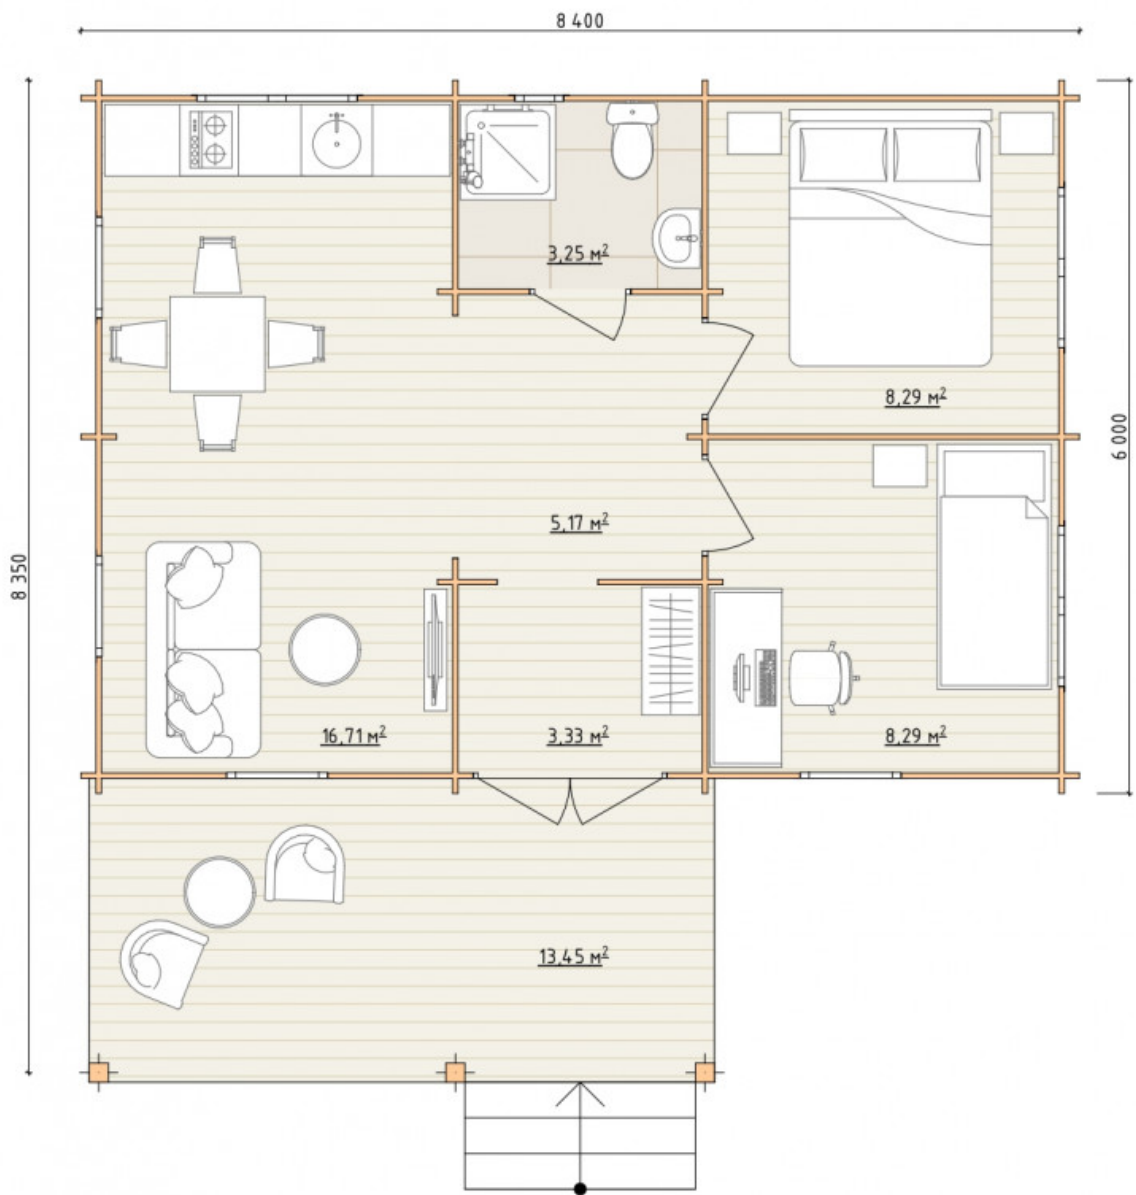

Log Cabin "DG-37"

Project Dimensions

8.4 × 8.4 / 58.5 m²

Full house set

10,419 €

Timber

45 MM

65 MM
+ 2,651 €

Project planning

House Kit

- Wall kit: 44 × 145mm mini-chamber drying chamber with bowls for the project. The material of the tree is spruce, pine (GOST 8486). Humidity 12-14%. The height of the walls is 2.16 m;
- Logs, lower harness: board 45 × 145 mm chamber drying 10-12%;
- Floors: floorboard 35 mm, Chamber drying;
- Ceiling: imitation of a bar 20 × 135 mm, Chamber drying;
- Wooden windows, glass 4 mm, Single. Treatment with a colorless antiseptic. Hardware;

Window 0.84×1.885
м.4 шт.

0.40×0.38 м.1 шт.

1.34×0.91 м.3 шт.

- Wooden doors;

3 шт.

1.62×1.885 м.1 шт.

7. Platbands: dry planed board 20 × 100 mm;

8. Roof: shingles.