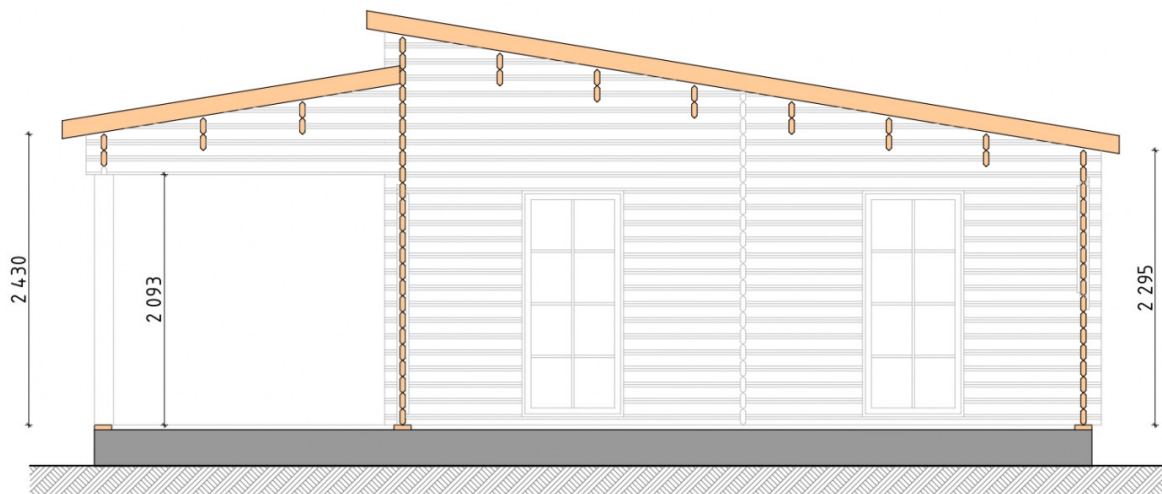

Log Cabin "DG-37"

Project Dimensions

8.4 × 8.4 / 58.5 m²

Full house set

10,419 €

Timber

45 MM

65 MM
+ 2,651 €

Project planning

House Kit

- Wall kit: 44 × 145mm mini-chamber drying chamber with bowls for the project. The material of the tree is spruce, pine (GOST 8486). Humidity 12-14%. The height of the walls is 2.16 m;
- Logs, lower harness: board 45 × 145 mm chamber drying 10-12%;
- Floors: floorboard 35 mm, Chamber drying;
- Ceiling: imitation of a bar 20 × 135 mm, Chamber drying;
- Wooden windows, glass 4 mm, Single. Treatment with a colorless antiseptic. Hardware;

Window 0.84×1.885
м.4 шт.

0.40×0.38 м.1 шт.

1.34×0.91 м.3 шт.

- Wooden doors;

3 шт.

1.62×1.885 м.1 шт.

7. Platbands: dry planed board 20 × 100 mm;

8. Roof: shingles.