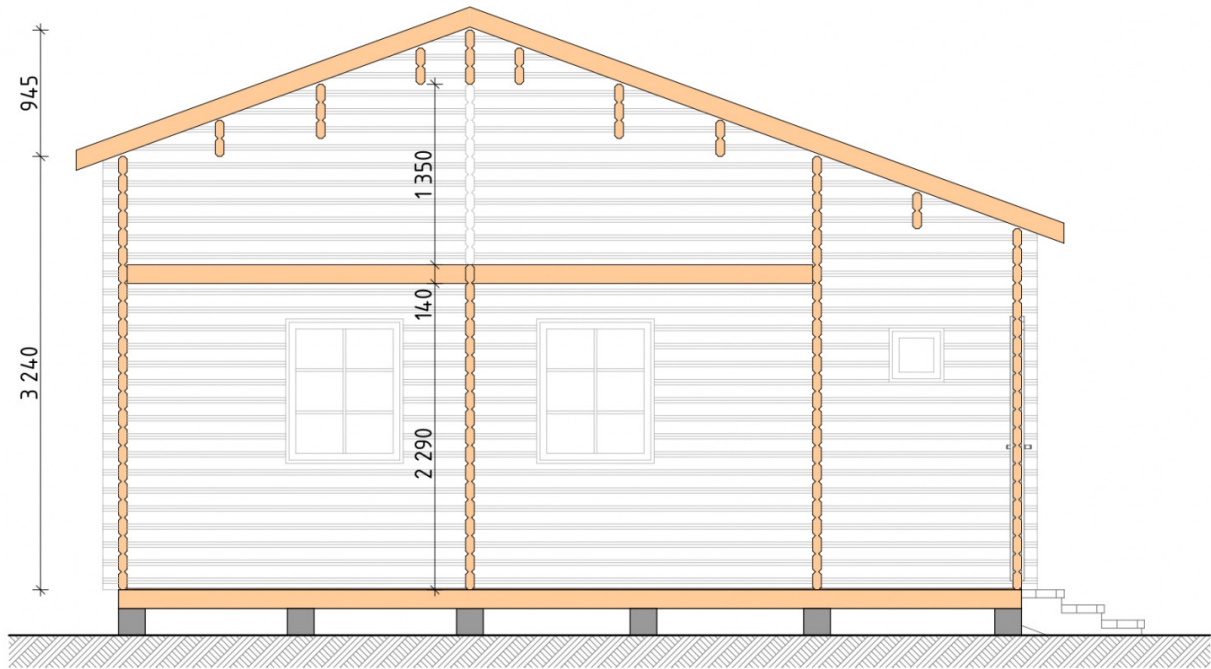

Log Cabin "DG-36"

Project Dimensions

7 × 9 / 70 m²

Full house set

11,721 €

Timber

45 MM

65 MM
+ 3,036 €

Project planning

House Kit

- Wall kit: 44 × 145mm mini-chamber drying chamber with bowls for the project. The material of the tree is spruce, pine (GOST 8486). Humidity 12-14%. The height of the walls is 2.16 m;
- Logs, lower harness: board 45 × 145 mm chamber drying 10-12%;
- Floors: floorboard 35 mm, Chamber drying;
- Ceiling: imitation of a bar 20 × 135 mm, Chamber drying;
- Wooden windows, glass 4 mm, Single. Treatment with a colorless antiseptic. Hardware;

Window 0.84×1.885
м.2 шт.

Window 0.87×1.17 0.40×0.38 м.2 шт.
м.2 шт.

0.87×0.78 м.3 шт.

1.34×0.91 м.1 шт.

- Wooden doors;

3 шт.

Door 0.84×1.885 м.
Дf.1 шт.

Door 0.84×1.885 м.
Лев.-Прав.1 шт.