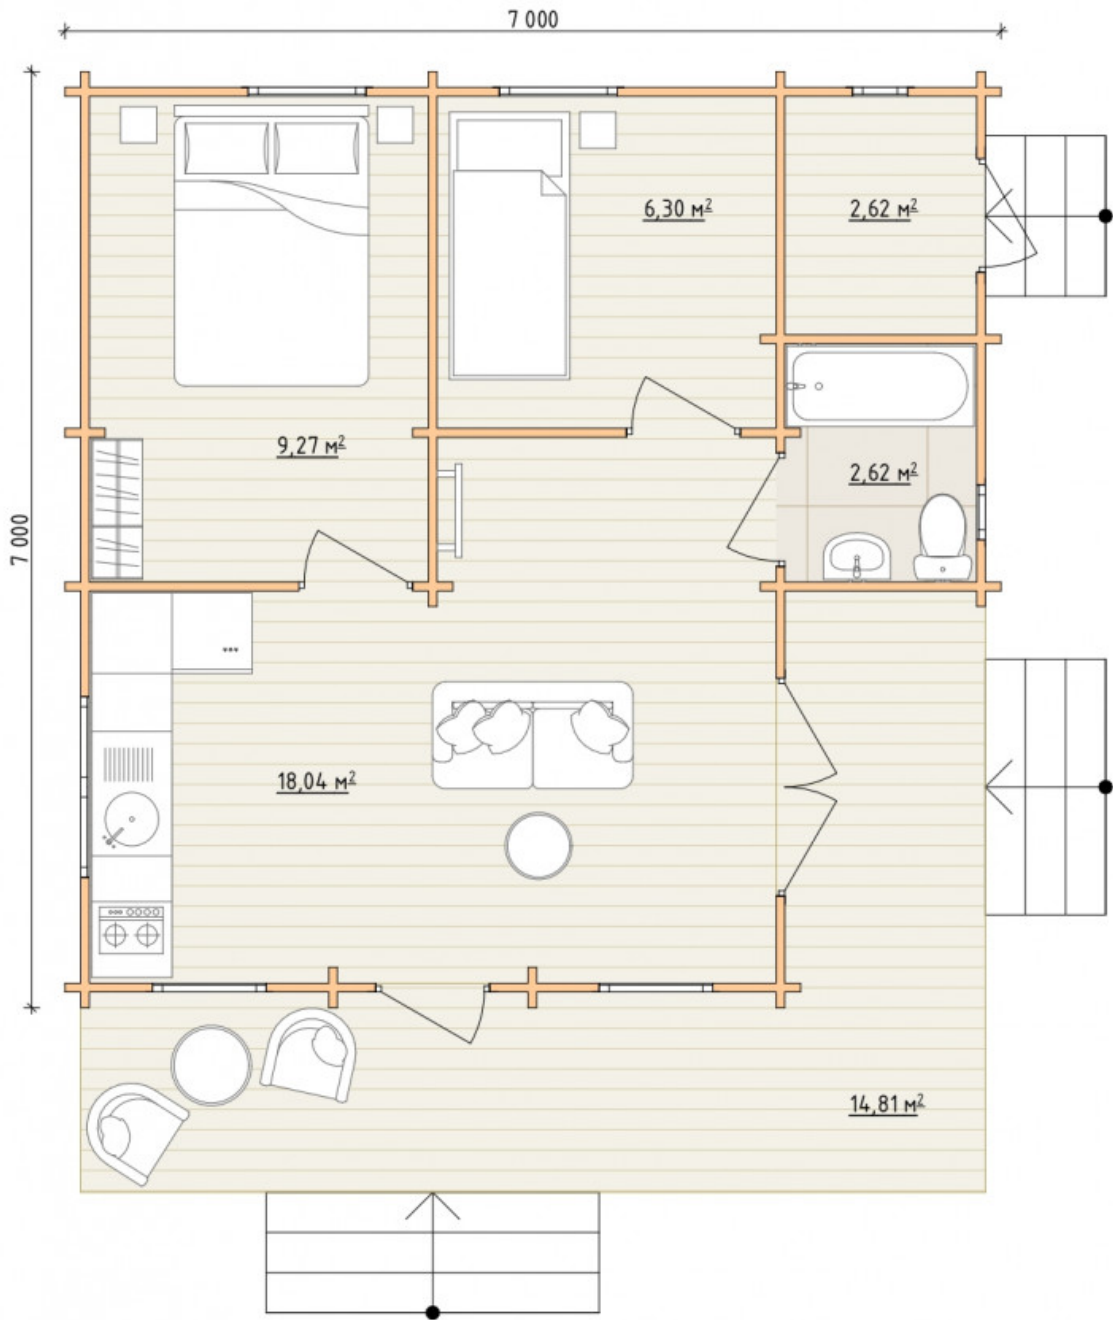

Log Cabin "DG-36"

Project Dimensions

7 × 9 / 70 m²

Full house set

11,721 €

Timber

45 MM

65 MM
+ 3,036 €

Project planning

House Kit

- Wall kit: 44 × 145mm mini-chamber drying chamber with bowls for the project. The material of the tree is spruce, pine (GOST 8486). Humidity 12-14%. The height of the walls is 2.16 m;
- Logs, lower harness: board 45 × 145 mm chamber drying 10-12%;
- Floors: floorboard 35 mm, Chamber drying;
- Ceiling: imitation of a bar 20 × 135 mm, Chamber drying;
- Wooden windows, glass 4 mm, Single. Treatment with a colorless antiseptic. Hardware;

Window 0.84×1.885
м.2 шт.

Window 0.87×1.17 0.40×0.38 м.2 шт.
м.2 шт.

0.87×0.78 м.3 шт.

1.34×0.91 м.1 шт.

- Wooden doors;

3 шт.

Door 0.84×1.885 м.
Дf.1 шт.

Door 0.84×1.885 м.
Лев.-Прав.1 шт.