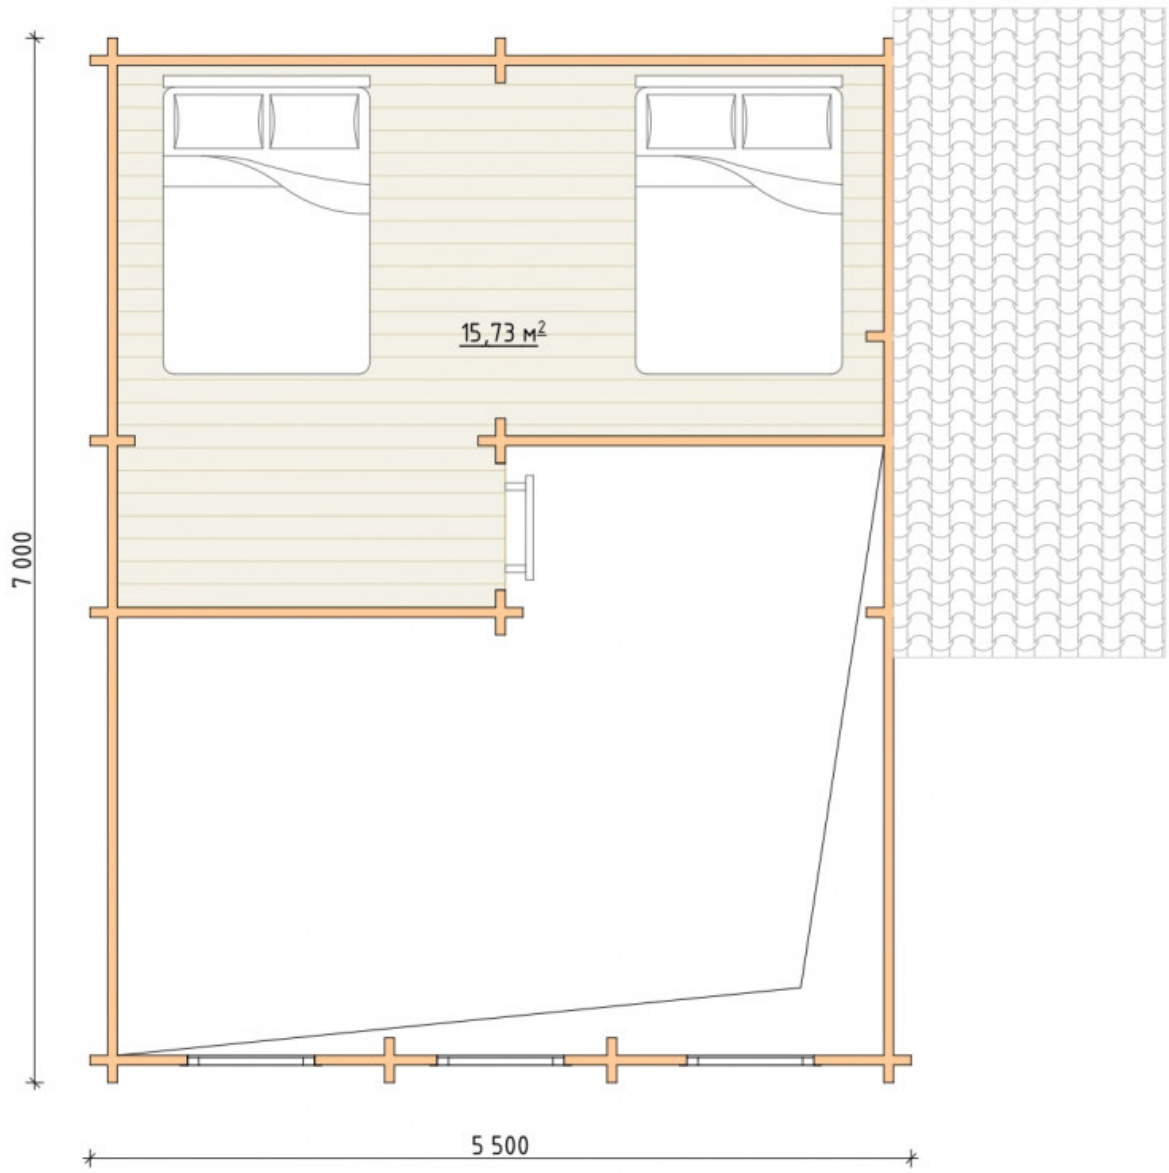

Log Cabin "DG-36"

Project Dimensions

7 × 9 / 70 m²

Full house set

11,721 €

Timber

45 MM

65 MM
+ 3,036 €

Project planning

House Kit

- Wall kit: 44 × 145mm mini-chamber drying chamber with bowls for the project. The material of the tree is spruce, pine (GOST 8486). Humidity 12-14%. The height of the walls is 2.16 m;
- Logs, lower harness: board 45 × 145 mm chamber drying 10-12%;
- Floors: floorboard 35 mm, Chamber drying;
- Ceiling: imitation of a bar 20 × 135 mm, Chamber drying;
- Wooden windows, glass 4 mm, Single. Treatment with a colorless antiseptic. Hardware;

Window 0.84×1.885
м.2 шт.

Window 0.87×1.17 0.40×0.38 м.2 шт.
м.2 шт.

0.87×0.78 м.3 шт.

1.34×0.91 м.1 шт.

- Wooden doors;

3 шт.

Door 0.84×1.885 м.
Дf.1 шт.

Door 0.84×1.885 м.
Лев.-Прав.1 шт.

1.62×1.885 м.1 шт.

7. Platbands: dry planed board 20 × 100 mm;

8. Roof: shingles.

9. Skirting board 35 mm.

+7 (4942) 499-770

156014, г. Кострома, ул. Базовая, д. 8