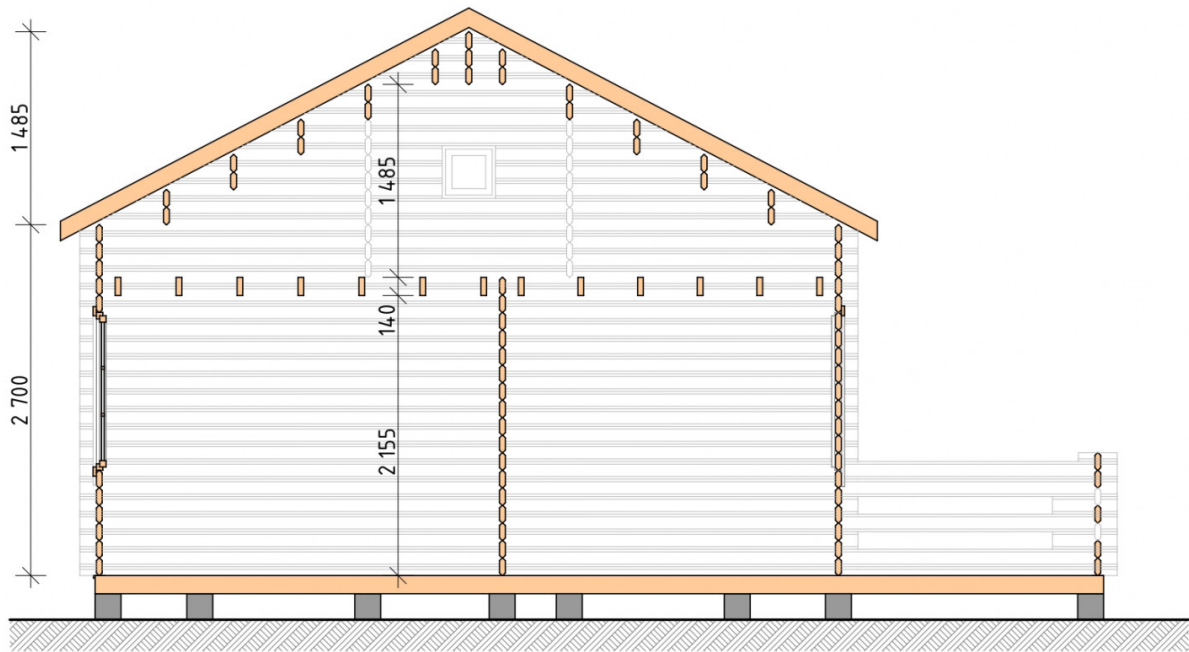

Log Cabin "DG-35"

Project Dimensions

8 × 8 / 71 m²

Full house set

10,979 €

Timber

45 MM

65 MM
+ 3,026 €

Project planning

House Kit

- Wall kit: 44 × 145mm mini-chamber drying chamber with bowls for the project. The material of the tree is spruce, pine (GOST 8486). Humidity 12-14%. The height of the walls is 2.16 m;
- Logs, lower harness: board 45 × 145 mm chamber drying 10-12%;
- Floors: floorboard 35 mm, Chamber drying;
- Ceiling: imitation of a bar 20 × 135 mm, Chamber drying;
- Wooden windows, glass 4 mm, Single. Treatment with a colorless antiseptic. Hardware;

Window 0.87×1.17 м.3 шт. Window 1.34×1.17 м.3 шт. 0.40×0.38 м.1 шт.

- Wooden doors;

2 шт.

1.62×1.885 м.1 шт.

7. Platbands: dry planed board 20 × 100 mm;

8. Roof: shingles.

9. Skirting board 35 mm.

+7 (4942) 499-770