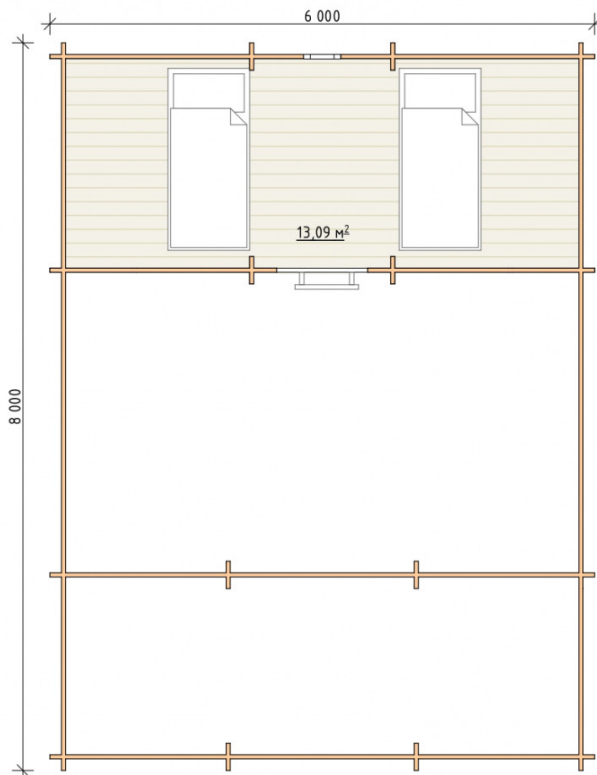

Log Cabin "DG-35"

Project Dimensions

8 × 8 / 71 m²

Full house set

10,979 €

Timber

45 MM

65 MM
+ 3,026 €

Project planning

House Kit

- Wall kit: 44 × 145mm mini-chamber drying chamber with bowls for the project. The material of the tree is spruce, pine (GOST 8486). Humidity 12-14%. The height of the walls is 2.16 m;
- Logs, lower harness: board 45 × 145 mm chamber drying 10-12%;
- Floors: floorboard 35 mm, Chamber drying;
- Ceiling: imitation of a bar 20 × 135 mm, Chamber drying;
- Wooden windows, glass 4 mm, Single. Treatment with a colorless antiseptic. Hardware;

Window 0.87×1.17 м.3 шт. Window 1.34×1.17 м.3 шт. 0.40×0.38 м.1 шт.

- Wooden doors;

2 шт.

1.62×1.885 м.1 шт.

7. Platbands: dry planed board 20 × 100 mm;

8. Roof: shingles.

9. Skirting board 35 mm.

+7 (4942) 499-770