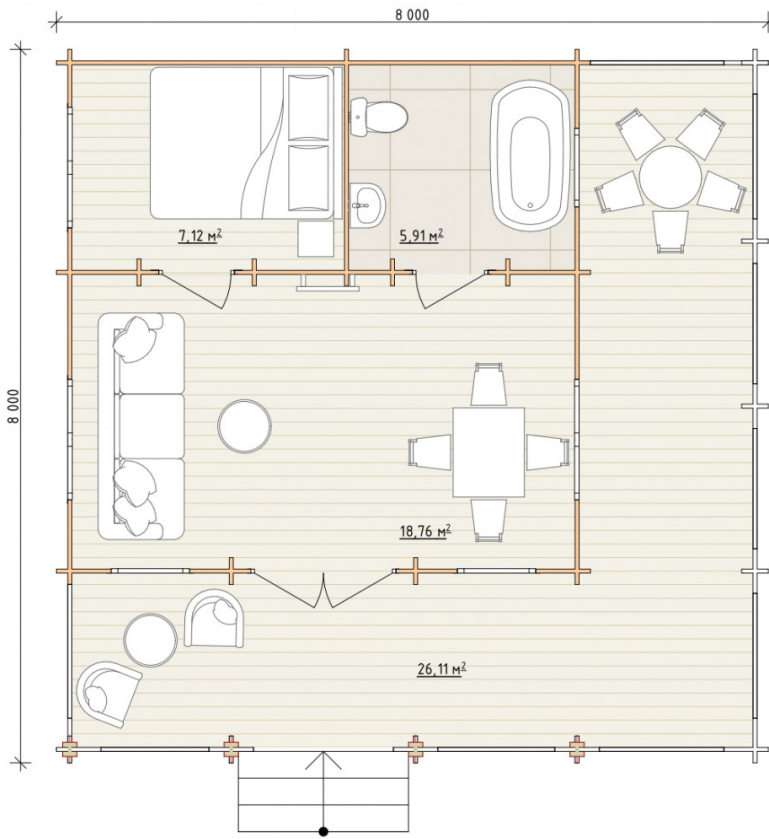

Log Cabin "DG-35"

Project Dimensions

8 × 8 / 71 m²

Full house set

10,979 €

Timber

45 MM

65 MM
+ 3,026 €

Project planning

House Kit

- Wall kit: 44 × 145mm mini-chamber drying chamber with bowls for the project. The material of the tree is spruce, pine (GOST 8486). Humidity 12-14%. The height of the walls is 2.16 m;
- Logs, lower harness: board 45 × 145 mm chamber drying 10-12%;
- Floors: floorboard 35 mm, Chamber drying;
- Ceiling: imitation of a bar 20 × 135 mm, Chamber drying;
- Wooden windows, glass 4 mm, Single. Treatment with a colorless antiseptic. Hardware;

Window 0.87×1.17 м.3 шт. Window 1.34×1.17 м.3 шт. 0.40×0.38 м.1 шт.

- Wooden doors;

2 шт.

1.62×1.885 м.1 шт.

7. Platbands: dry planed board 20 × 100 mm;

8. Roof: shingles.

9. Skirting board 35 mm.

+7 (4942) 499-770