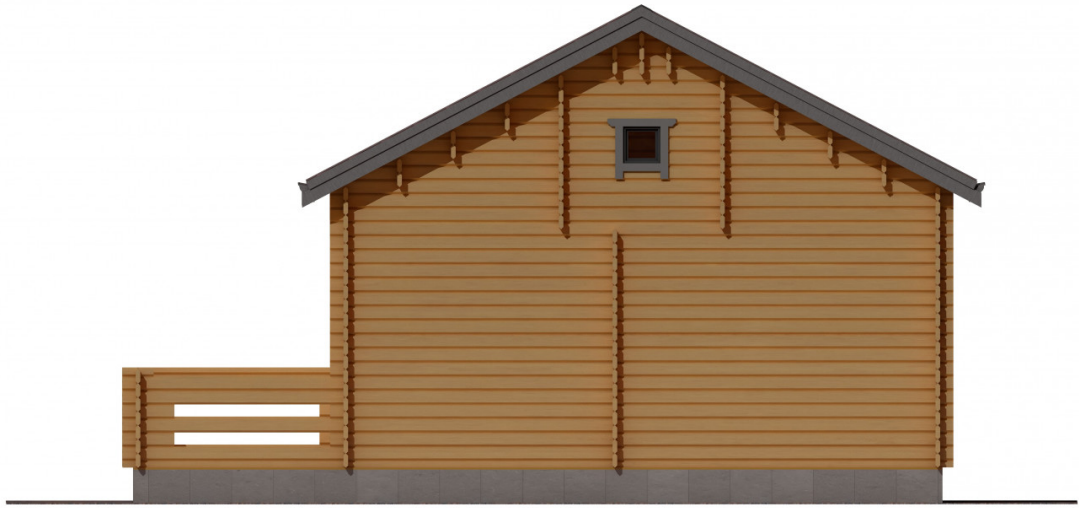

Log Cabin "DG-35"

Project Dimensions

8 × 8 / 71 m²

Full house set

10,979 €

Timber

45 MM

65 MM
+ 3,026 €

Project planning

House Kit

- Wall kit: 44 × 145mm mini-chamber drying chamber with bowls for the project. The material of the tree is spruce, pine (GOST 8486). Humidity 12-14%. The height of the walls is 2.16 m;
- Logs, lower harness: board 45 × 145 mm chamber drying 10-12%;
- Floors: floorboard 35 mm, Chamber drying;
- Ceiling: imitation of a bar 20 × 135 mm, Chamber drying;
- Wooden windows, glass 4 mm, Single. Treatment with a colorless antiseptic. Hardware;

Window 0.87×1.17 м.3 шт. Window 1.34×1.17 м.3 шт. 0.40×0.38 м.1 шт.

- Wooden doors;

2 шт.

1.62×1.885 м.1 шт.

7. Platbands: dry planed board 20 × 100 mm;

8. Roof: shingles.

9. Skirting board 35 mm.

+7 (4942) 499-770