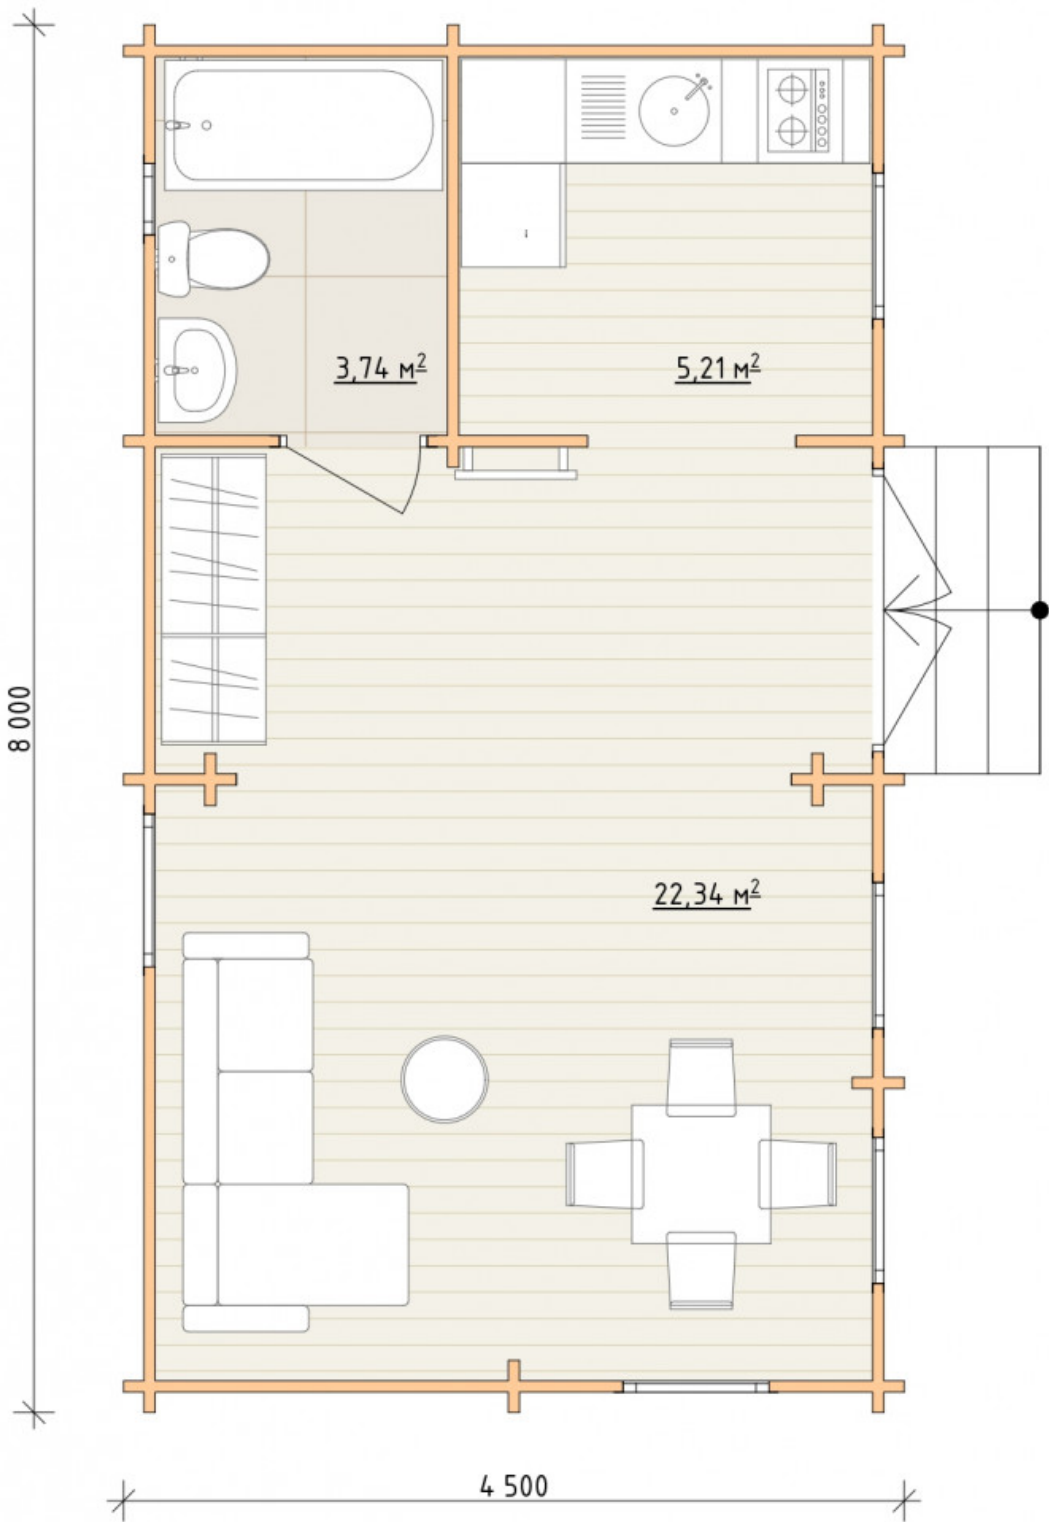

Log Cabin "DG-34"

Project Dimensions

4.5 × 8 / 40.3 m²

Full house set

9,303 €

Timber

45 MM

65 MM
+ 2,612 €

Project planning

House Kit

- Wall kit: 44 × 145mm mini-chamber drying chamber with bowls for the project. The material of the tree is spruce, pine (GOST 8486). Humidity 12-14%. The height of the walls is 2.16 m;
- Logs, lower harness: board 45 × 145 mm chamber drying 10-12%;
- Floors: floorboard 35 mm, Chamber drying;
- Ceiling: imitation of a bar 20 × 135 mm, Chamber drying;
- Wooden windows, glass 4 mm, Single. Treatment with a colorless antiseptic. Hardware;

Window 0.84×1.885
м.4 шт.

0.40×0.38 м.1 шт.

0.87×0.78 м.6 шт.

- Wooden doors;

1 шт.

1.62×1.885 м.1 шт.

7. Platbands: dry planed board 20 × 100 mm;

8. Roof: shingles.