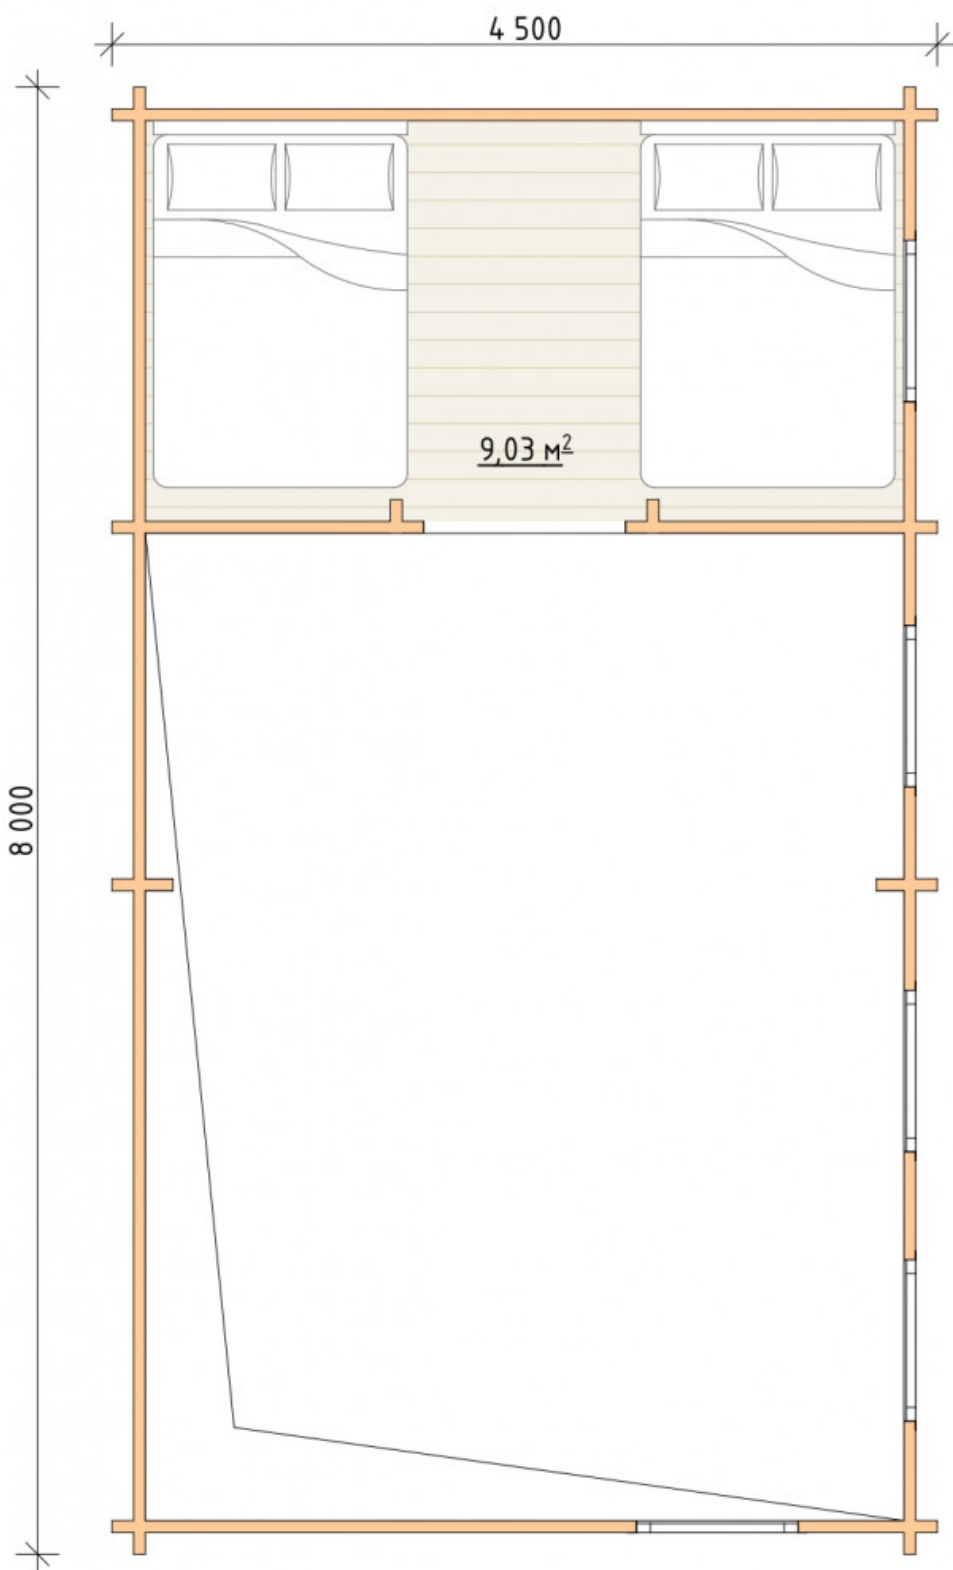

Log Cabin "DG-34"

Project Dimensions

4.5 × 8 / 40.3 m²

Full house set

9,303 €

Timber

45 MM

65 MM
+ 2,612 €

Project planning

House Kit

- Wall kit: 44 × 145mm mini-chamber drying chamber with bowls for the project. The material of the tree is spruce, pine (GOST 8486). Humidity 12-14%. The height of the walls is 2.16 m;
- Logs, lower harness: board 45 × 145 mm chamber drying 10-12%;
- Floors: floorboard 35 mm, Chamber drying;
- Ceiling: imitation of a bar 20 × 135 mm, Chamber drying;
- Wooden windows, glass 4 mm, Single. Treatment with a colorless antiseptic. Hardware;

Window 0.84×1.885
м.4 шт.

0.40×0.38 м.1 шт.

0.87×0.78 м.6 шт.

- Wooden doors;

1 шт.

1.62×1.885 м.1 шт.

7. Platbands: dry planed board 20 × 100 mm;

8. Roof: shingles.