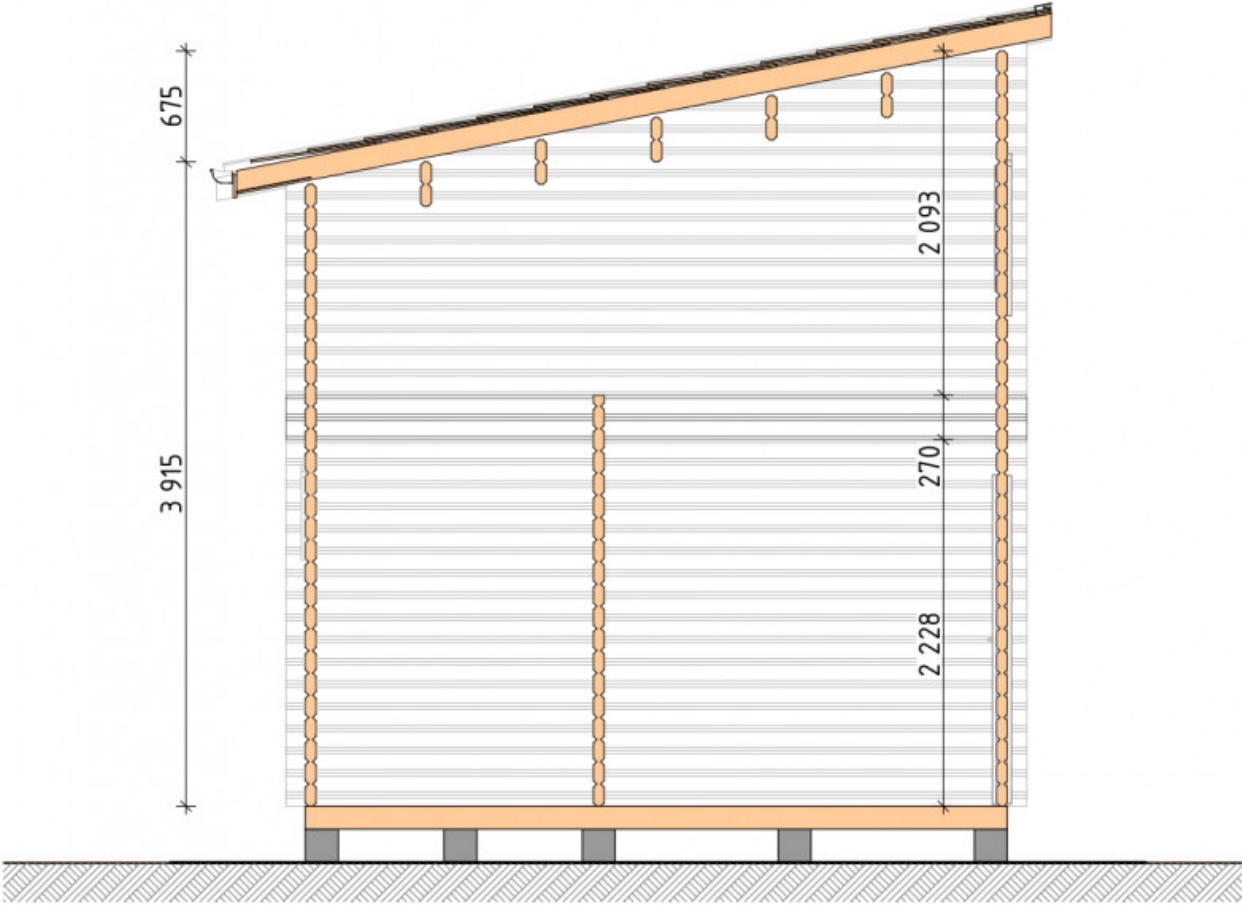

Log Cabin "DG-34"

Project Dimensions

4.5 × 8 / 40.3 m²

Full house set

9,303 €

Timber

45 MM

65 MM
+ 2,612 €

Project planning

House Kit

- Wall kit: 44 × 145mm mini-chamber drying chamber with bowls for the project. The material of the tree is spruce, pine (GOST 8486). Humidity 12-14%. The height of the walls is 2.16 m;
- Logs, lower harness: board 45 × 145 mm chamber drying 10-12%;
- Floors: floorboard 35 mm, Chamber drying;
- Ceiling: imitation of a bar 20 × 135 mm, Chamber drying;
- Wooden windows, glass 4 mm, Single. Treatment with a colorless antiseptic. Hardware;

Window 0.84×1.885
м.4 шт.

0.40×0.38 м.1 шт.

0.87×0.78 м.6 шт.

- Wooden doors;

1 шт.

1.62×1.885 м.1 шт.

7. Platbands: dry planed board 20 × 100 mm;

8. Roof: shingles.