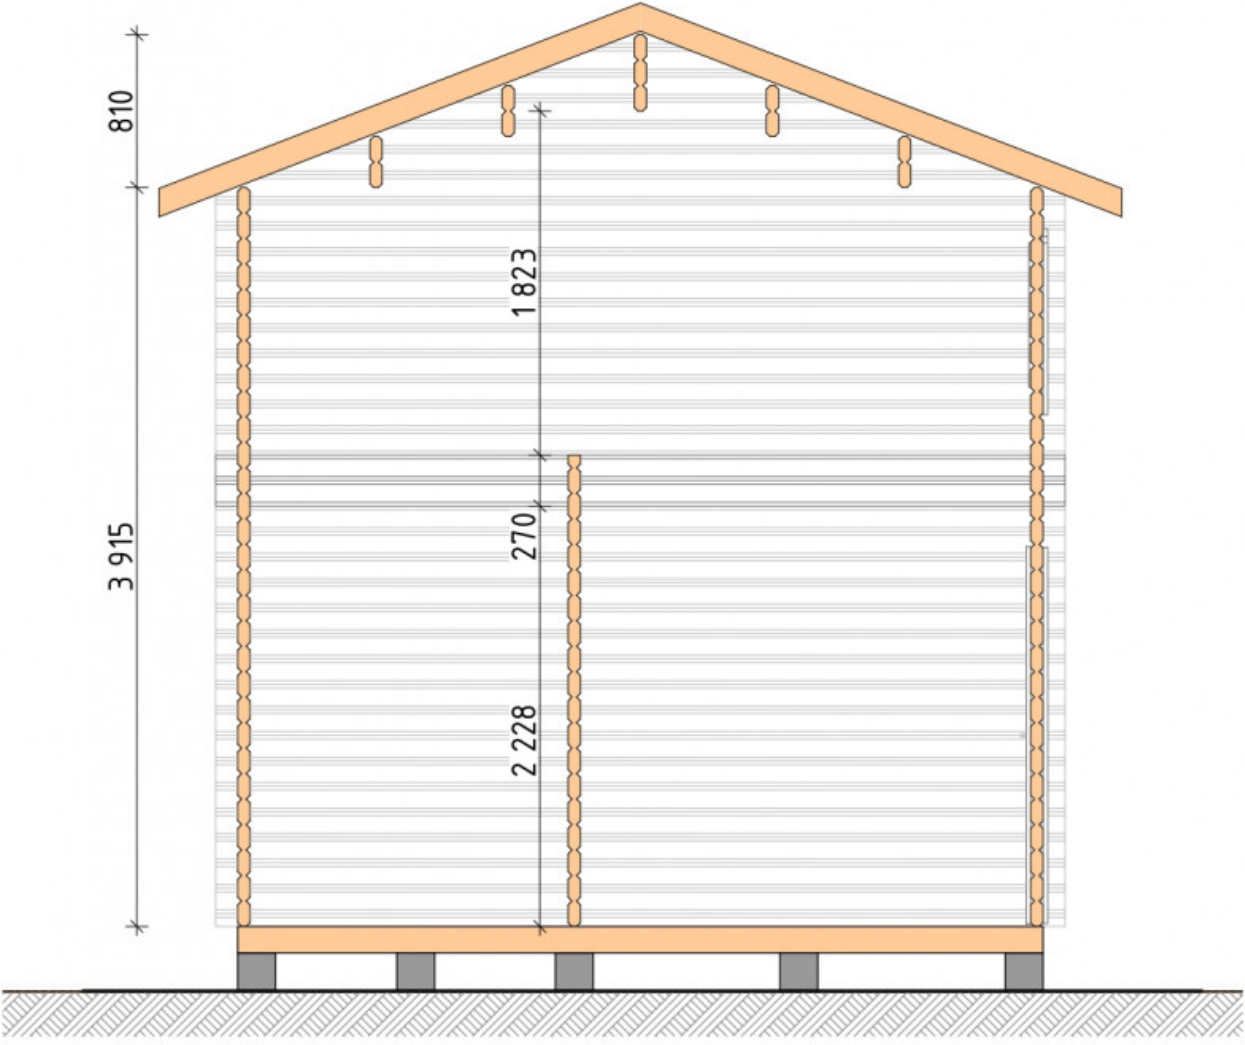

Log Cabin "DG-33"

Project Dimensions

4.5 × 8 / 40.3 m²

Full house set

9,425 €

Timber

45 MM

65 MM
+ 2,612 €

Project planning

House Kit

- Wall kit: 44 × 145mm mini-chamber drying chamber with bowls for the project. The material of the tree is spruce, pine (GOST 8486). Humidity 12-14%. The height of the walls is 2.16 m;
- Logs, lower harness: board 45 × 145 mm chamber drying 10-12%;
- Floors: floorboard 35 mm, Chamber drying;
- Ceiling: imitation of a bar 20 × 135 mm, Chamber drying;
- Wooden windows, glass 4 mm, Single. Treatment with a colorless antiseptic. Hardware;
{{ attribute_windows }}
- Wooden doors;
{{ attribute_doors }}
- Platbands: dry planed board 20 × 100 mm;
- Roof: shingles.