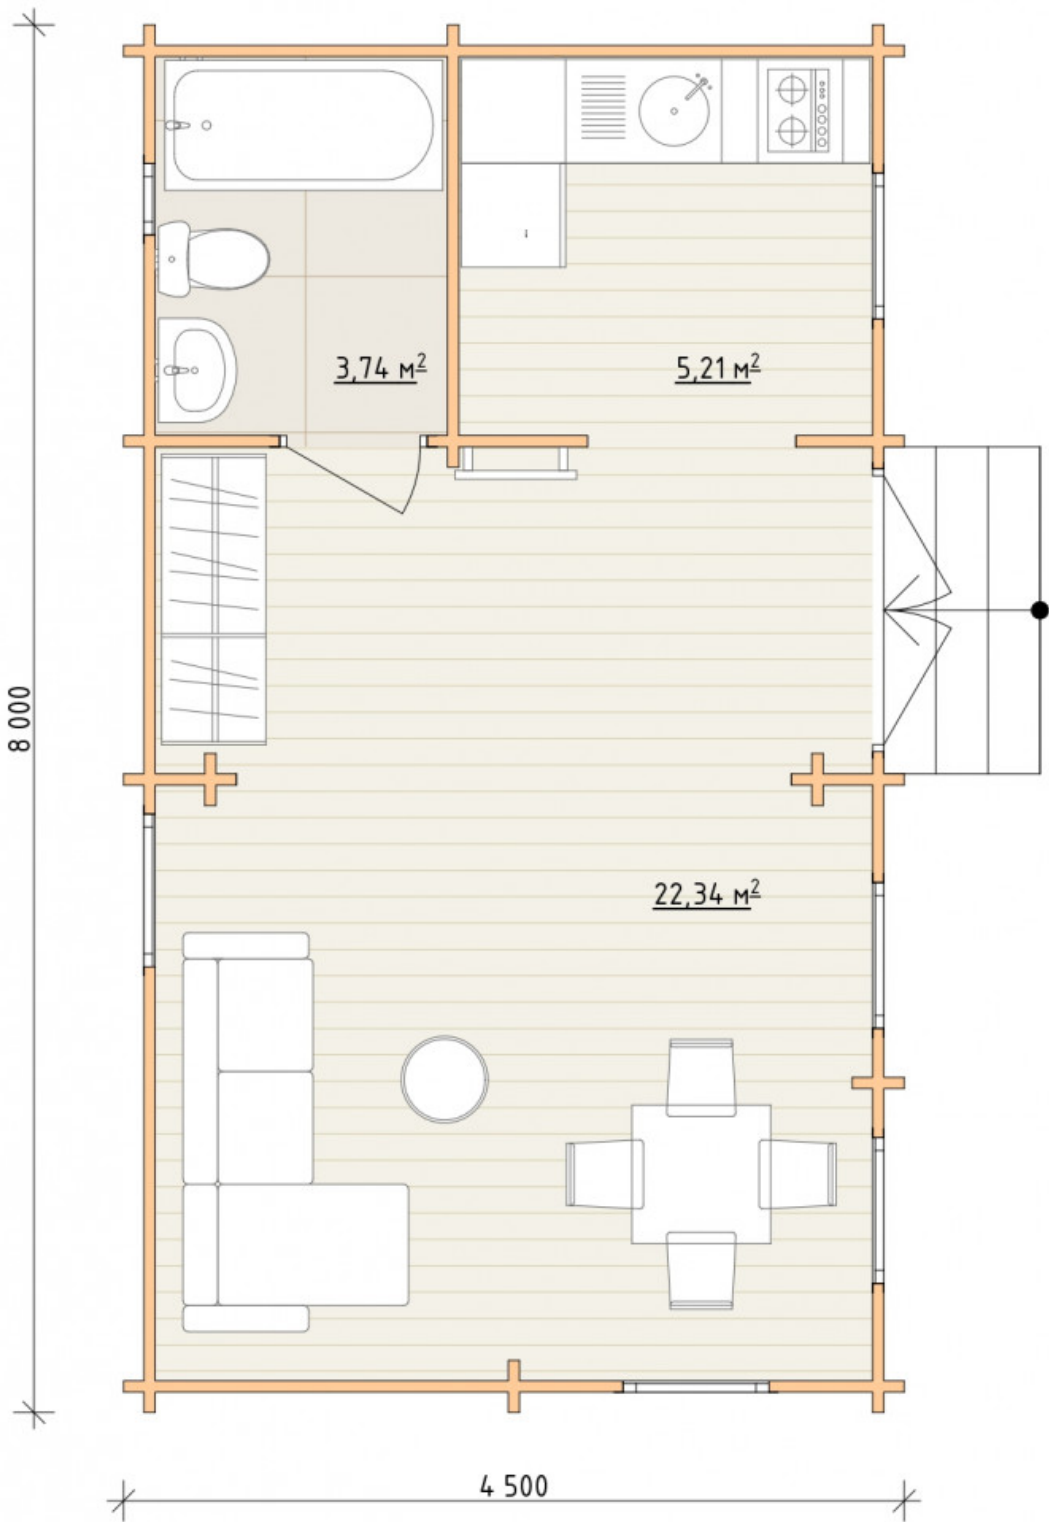

Log Cabin "DG-33"

Project Dimensions

4.5 × 8 / 40.3 m²

Full house set

9,425 €

Timber

45 MM

65 MM
+ 2,612 €

Project planning

House Kit

- Wall kit: 44 × 145mm mini-chamber drying chamber with bowls for the project. The material of the tree is spruce, pine (GOST 8486). Humidity 12-14%. The height of the walls is 2.16 m;
- Logs, lower harness: board 45 × 145 mm chamber drying 10-12%;
- Floors: floorboard 35 mm, Chamber drying;
- Ceiling: imitation of a bar 20 × 135 mm, Chamber drying;
- Wooden windows, glass 4 mm, Single. Treatment with a colorless antiseptic. Hardware;
{{ attribute_windows }}
- Wooden doors;
{{ attribute_doors }}
- Platbands: dry planed board 20 × 100 mm;
- Roof: shingles.