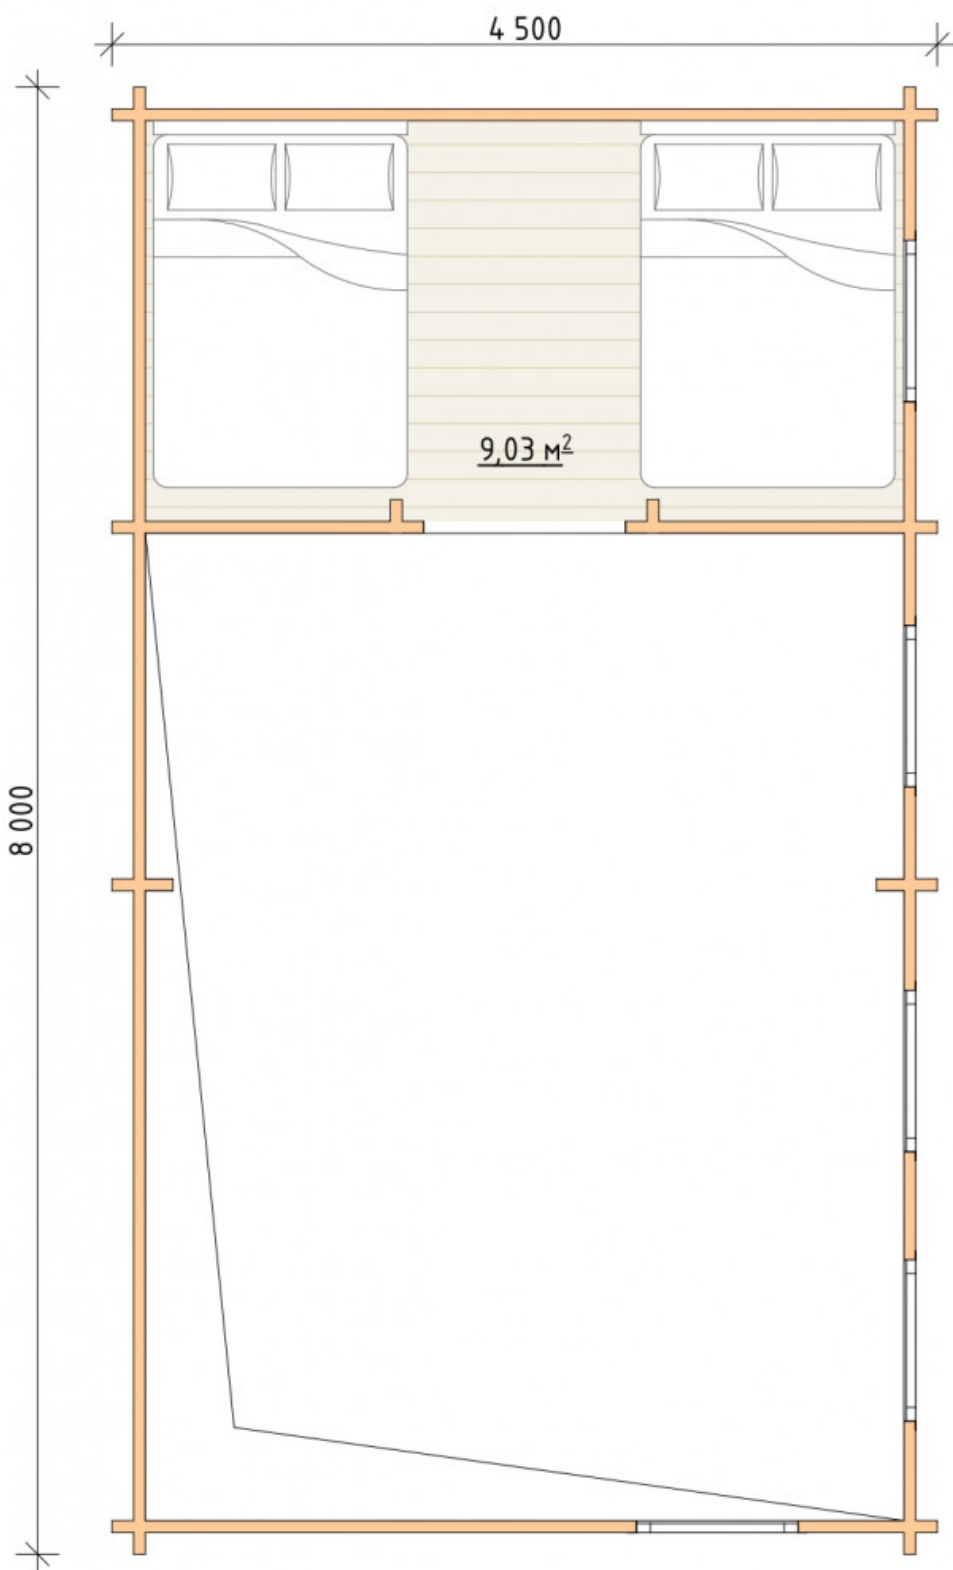

Log Cabin "DG-33"

Project Dimensions

4.5 × 8 / 40.3 m²

Full house set

9,425 €

Timber

45 MM

65 MM
+ 2,612 €

Project planning

House Kit

- Wall kit: 44 × 145mm mini-chamber drying chamber with bowls for the project. The material of the tree is spruce, pine (GOST 8486). Humidity 12-14%. The height of the walls is 2.16 m;
- Logs, lower harness: board 45 × 145 mm chamber drying 10-12%;
- Floors: floorboard 35 mm, Chamber drying;
- Ceiling: imitation of a bar 20 × 135 mm, Chamber drying;
- Wooden windows, glass 4 mm, Single. Treatment with a colorless antiseptic. Hardware;
{{ attribute_windows }}
- Wooden doors;
{{ attribute_doors }}
- Platbands: dry planed board 20 × 100 mm;
- Roof: shingles.

- Skirting board 35 mm.

+7 (4942) 499-770

156014, г. Кострома, ул. Базовая, д. 8