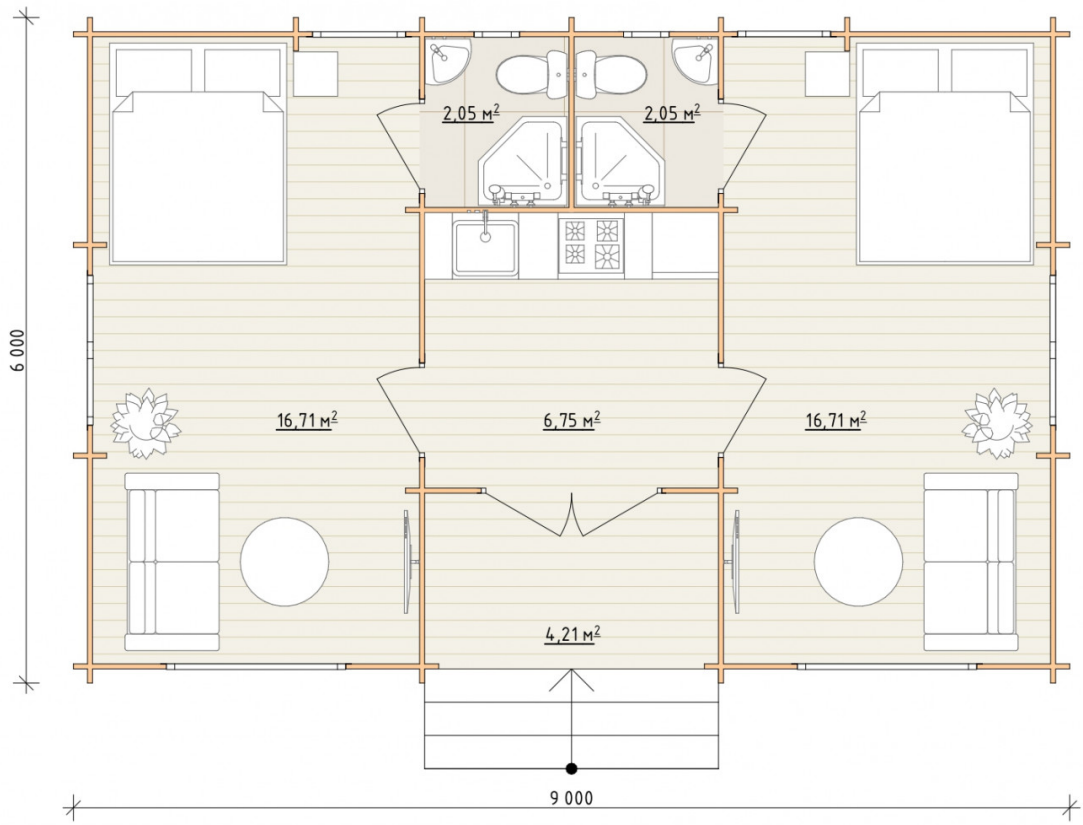

Log Cabin "DG-31"

Project Dimensions

6 × 9 / 48.5 m²

Full house set

10,404 €

Timber

45 MM

65 MM
+ 2,549 €

Project planning

House Kit

- Wall kit: 44 × 145mm mini-chamber drying chamber with bowls for the project. The material of the tree is spruce, pine (GOST 8486). Humidity 12-14%. The height of the walls is 2.16 m;

- Logs, lower harness: board 45 × 145 mm chamber drying 10-12%;
- Floors: floorboard 35 mm, Chamber drying;
- Ceiling: imitation of a bar 20 × 135 mm, Chamber drying;
- Wooden windows, glass 4 mm, Single. Treatment with a colorless antiseptic. Hardware;

Window 0.84×1.885
м.2 шт.

Window 1.34×1.17
м.2 шт.

Window 1.62×1.885
м.2 шт.

0.40×0.38 м.2 шт.

- Wooden doors;

2 шт.

0.84×1.885 м.
glass.2 шт.

1.62×1.885 м.1 шт.