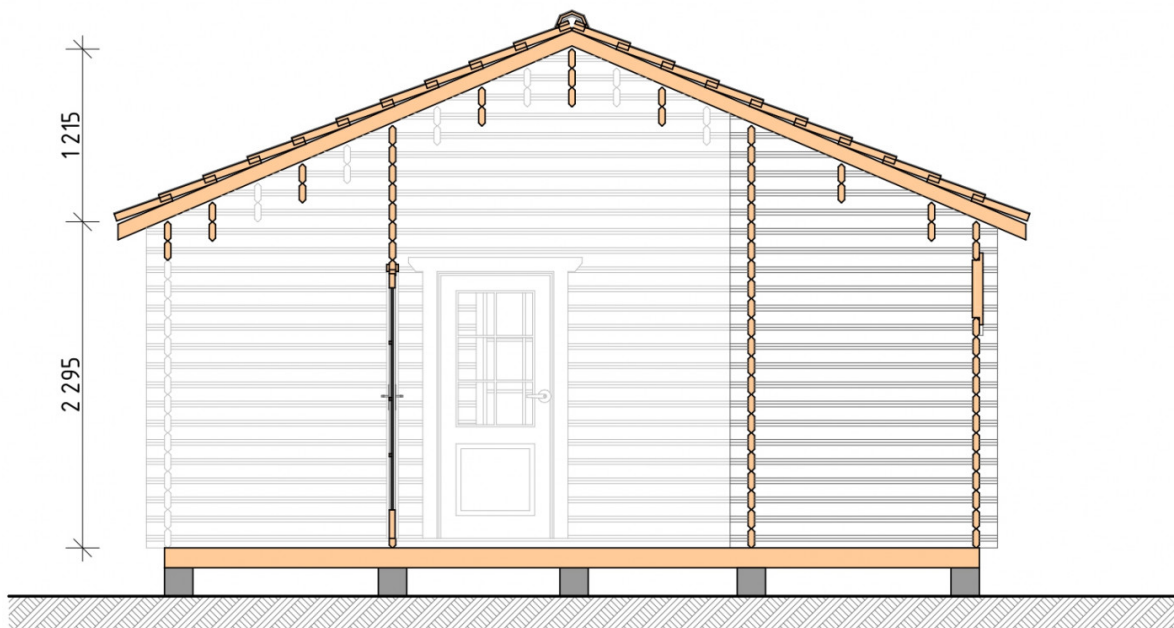

Log Cabin "DG-31"

Project Dimensions

6 × 9 / 48.5 m²

Full house set

10,404 €

Timber

45 MM

65 MM
+ 2,549 €

Project planning

House Kit

- Wall kit: 44 × 145mm mini-chamber drying chamber with bowls for the project. The material of the tree is spruce, pine (GOST 8486). Humidity 12-14%. The height of the walls is 2.16 m;

- Logs, lower harness: board 45 × 145 mm chamber drying 10-12%;
- Floors: floorboard 35 mm, Chamber drying;
- Ceiling: imitation of a bar 20 × 135 mm, Chamber drying;
- Wooden windows, glass 4 mm, Single. Treatment with a colorless antiseptic. Hardware;

Window 0.84×1.885
м.2 шт.

Window 1.34×1.17
м.2 шт.

Window 1.62×1.885
м.2 шт.

0.40×0.38 м.2 шт.

- Wooden doors;

2 шт.

0.84×1.885 м.
glass.2 шт.

1.62×1.885 м.1 шт.