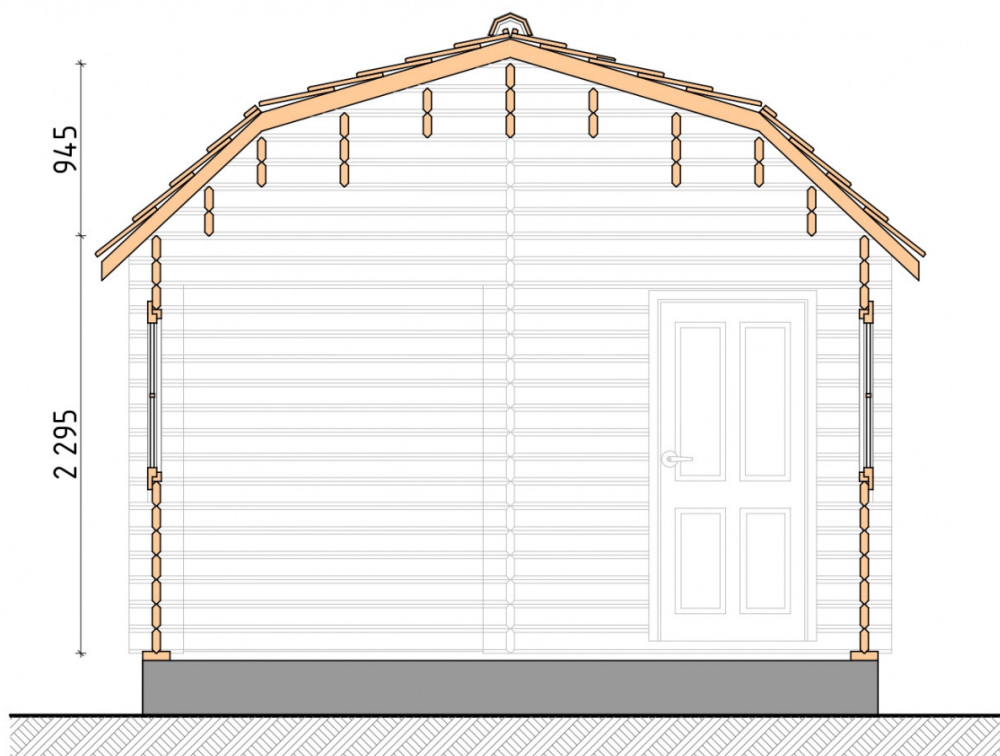

## Log Cabin "DG-30"

Project Dimensions

4.2 × 5.2 / 18.6 m<sup>2</sup>

Full house set

**4,725 €**

## Project planning

## House Kit

- Wall kit: 44 × 145mm mini-chamber drying chamber with bowls for the project. The material of the tree is spruce, pine (GOST 8486). Humidity 12-14%. The height of the walls is 2.16 m;
- Logs, lower harness: board 45 × 145 mm chamber drying 10-12%;
- Floors: floorboard 35 mm, Chamber drying;
- Ceiling: imitation of a bar 20 × 135 mm, Chamber drying;
- Wooden windows, glass 4 mm, Single. Treatment with a colorless antiseptic. Hardware;