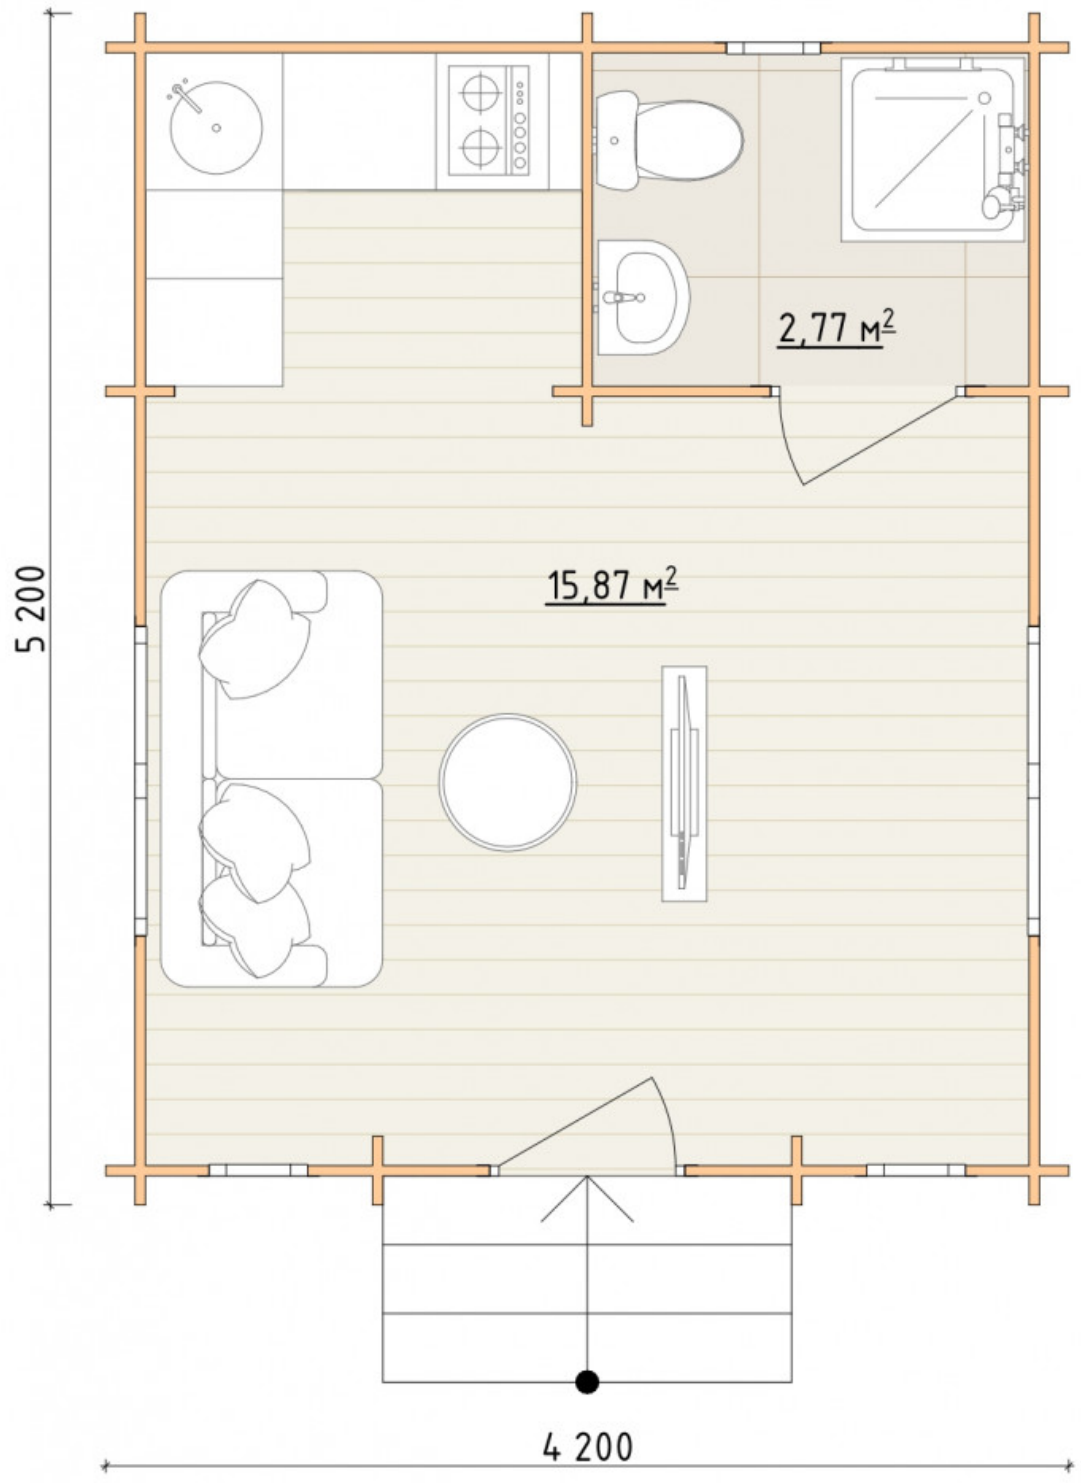

## Log Cabin "DG-30"

Project Dimensions

4.2 × 5.2 / 18.6 m<sup>2</sup>

Full house set

**4,725 €**

### Timber

45 MM

65 MM  
+ 1,309 €

## House Kit

- Wall kit: 44 × 145mm mini-chamber drying chamber with bowls for the project. The material of the tree is spruce, pine (GOST 8486). Humidity 12-14%. The height of the walls is 2.16 m;
- Logs, lower harness: board 45 × 145 mm chamber drying 10-12%;
- Floors: floorboard 35 mm, Chamber drying;
- Ceiling: imitation of a bar 20 × 135 mm, Chamber drying;
- Wooden windows, glass 4 mm, Single. Treatment with a colorless antiseptic. Hardware;

0.40×0.38 м.1 шт.

0.42×1.885 м.2 шт.

1.34×0.91 м.2 шт.

- Wooden doors;

1 шт.

0.84×1.885 м.

glass.1 шт.

7. Platbands: dry planed board 20 × 100 mm;