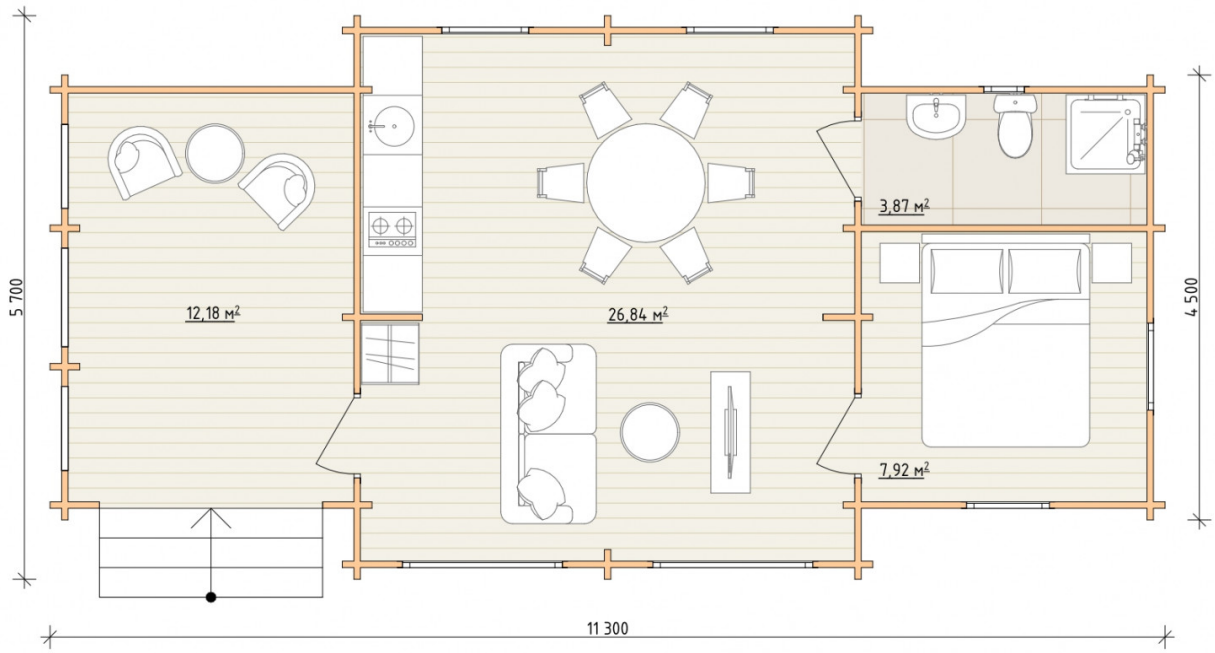

Log Cabin "DG-29"

Project Dimensions

5.7 × 11.3 / 51.4 m²

Full house set

9,940 €

Timber

45 MM

65 MM
+ 2,735 €

Project planning

House Kit

- Wall kit: 44 × 145mm mini-chamber drying chamber with bowls for the project. The material of the tree is spruce, pine (GOST 8486). Humidity 12-14%. The height of the walls is 2.16 m;

- Logs, lower harness: board 45 × 145 mm chamber drying 10-12%;
- Floors: floorboard 35 mm, Chamber drying;
- Ceiling: imitation of a bar 20 × 135 mm, Chamber drying;
- Wooden windows, glass 4 mm, Single. Treatment with a colorless antiseptic. Hardware;

Window 1.62×1.885
м.2 шт.

Window 0.84×1.885
м.1 шт.

0.40×0.38 м.1 шт.

0.87×0.78 м.3 шт.

- Wooden doors;

2 шт.

0.84×1.885 м.
glass.1 шт.

7. Platbands: dry planed board 20 × 100 mm;