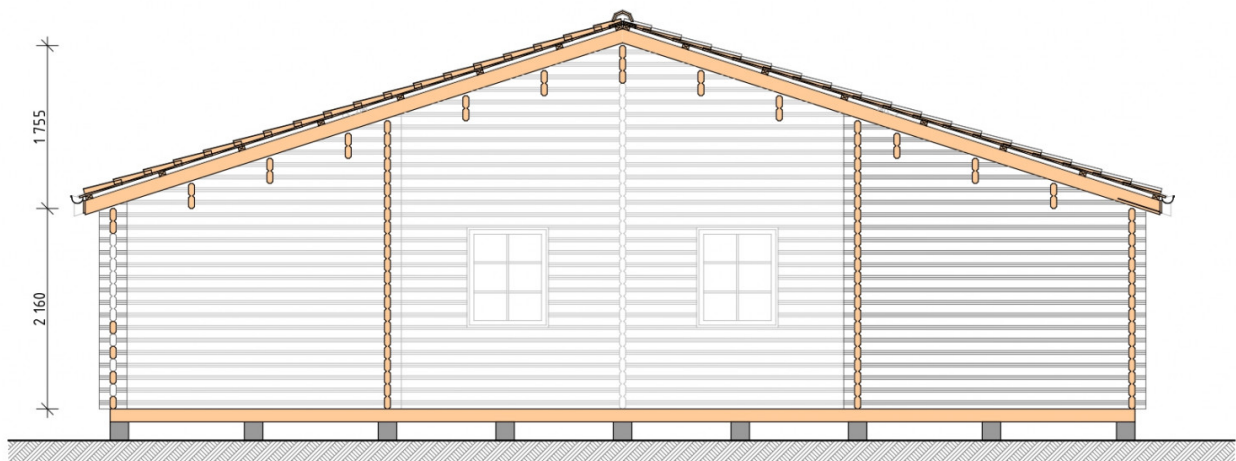

Log Cabin "DG-29"

Project Dimensions

5.7 × 11.3 / 51.4 m²

Full house set

9,940 €

Timber

45 MM

65 MM
+ 2,735 €

Project planning

House Kit

- Wall kit: 44 × 145mm mini-chamber drying chamber with bowls for the project. The material of the tree is spruce, pine (GOST 8486). Humidity 12-14%. The height of the walls is 2.16 m;

- Logs, lower harness: board 45 × 145 mm chamber drying 10-12%;
- Floors: floorboard 35 mm, Chamber drying;
- Ceiling: imitation of a bar 20 × 135 mm, Chamber drying;
- Wooden windows, glass 4 mm, Single. Treatment with a colorless antiseptic. Hardware;

Window 1.62×1.885
м.2 шт.

Window 0.84×1.885
м.1 шт.

0.40×0.38 м.1 шт.

0.87×0.78 м.3 шт.

- Wooden doors;

2 шт.

0.84×1.885 м.
glass.1 шт.

7. Platbands: dry planed board 20 × 100 mm;