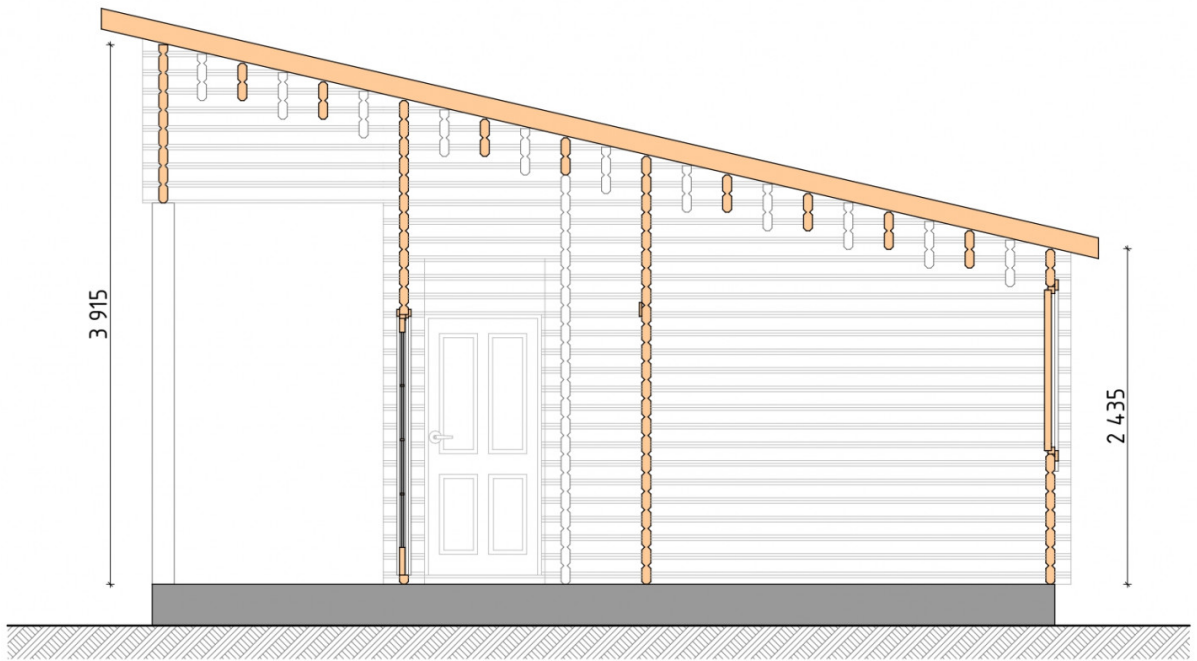

Log Cabin "DG-27"

Project Dimensions

6.6 × 12.3 / 76.3 m²

Full house set

15,653 €

Timber

45 MM

65 MM
+ 3,970 €

Project planning

House Kit

- Wall kit: 44 × 145mm mini-chamber drying chamber with bowls for the project. The material of the tree is spruce, pine (GOST 8486). Humidity 12-14%. The height of the walls is 2.16 m;
- Logs, lower harness: board 45 × 145 mm chamber drying 10-12%;
- Floors: floorboard 35 mm, Chamber drying;
- Ceiling: imitation of a bar 20 × 135 mm, Chamber drying;
- Wooden windows, glass 4 mm, Single. Treatment with a colorless antiseptic. Hardware;

Window 0.87×1.17 м.3 шт. Window 1.34×1.17 м.5 шт. 0.40×0.38 м.2 шт.

- Wooden doors;

5 шт.

1.62×1.885 м.1 шт.

7. Platbands: dry planed board 20 × 100 mm;

8. Roof: shingles.

9. Skirting board 35 mm.

+7 (4942) 499-770