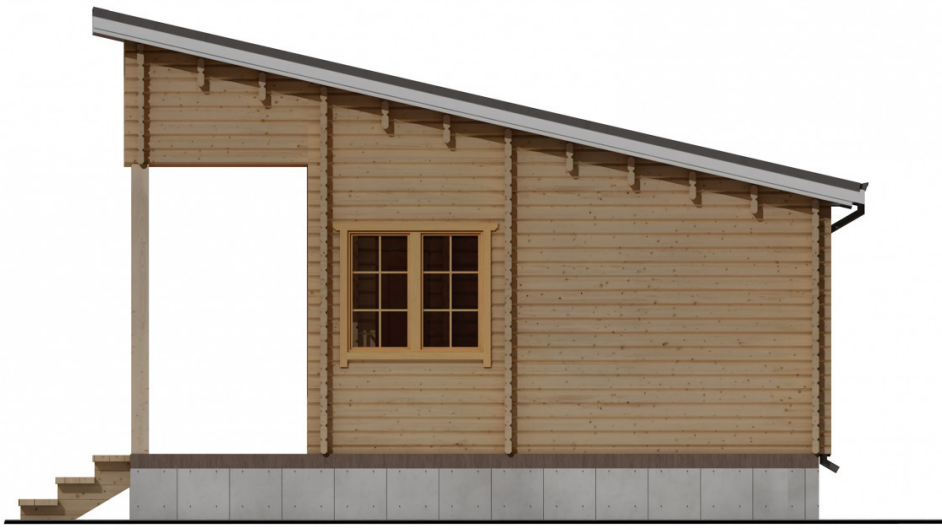

Log Cabin "DG-27"

Project Dimensions

6.6 × 12.3 / 76.3 m²

Full house set

15,653 €

Timber

45 MM

65 MM
+ 3,970 €

Project planning

House Kit

- Wall kit: 44 × 145mm mini-chamber drying chamber with bowls for the project. The material of the tree is spruce, pine (GOST 8486). Humidity 12-14%. The height of the walls is 2.16 m;
- Logs, lower harness: board 45 × 145 mm chamber drying 10-12%;
- Floors: floorboard 35 mm, Chamber drying;
- Ceiling: imitation of a bar 20 × 135 mm, Chamber drying;
- Wooden windows, glass 4 mm, Single. Treatment with a colorless antiseptic. Hardware;

Window 0.87×1.17 м.3 шт. Window 1.34×1.17 м.5 шт. 0.40×0.38 м.2 шт.

- Wooden doors;

5 шт.

1.62×1.885 м.1 шт.

7. Platbands: dry planed board 20 × 100 mm;

8. Roof: shingles.

9. Skirting board 35 mm.

+7 (4942) 499-770