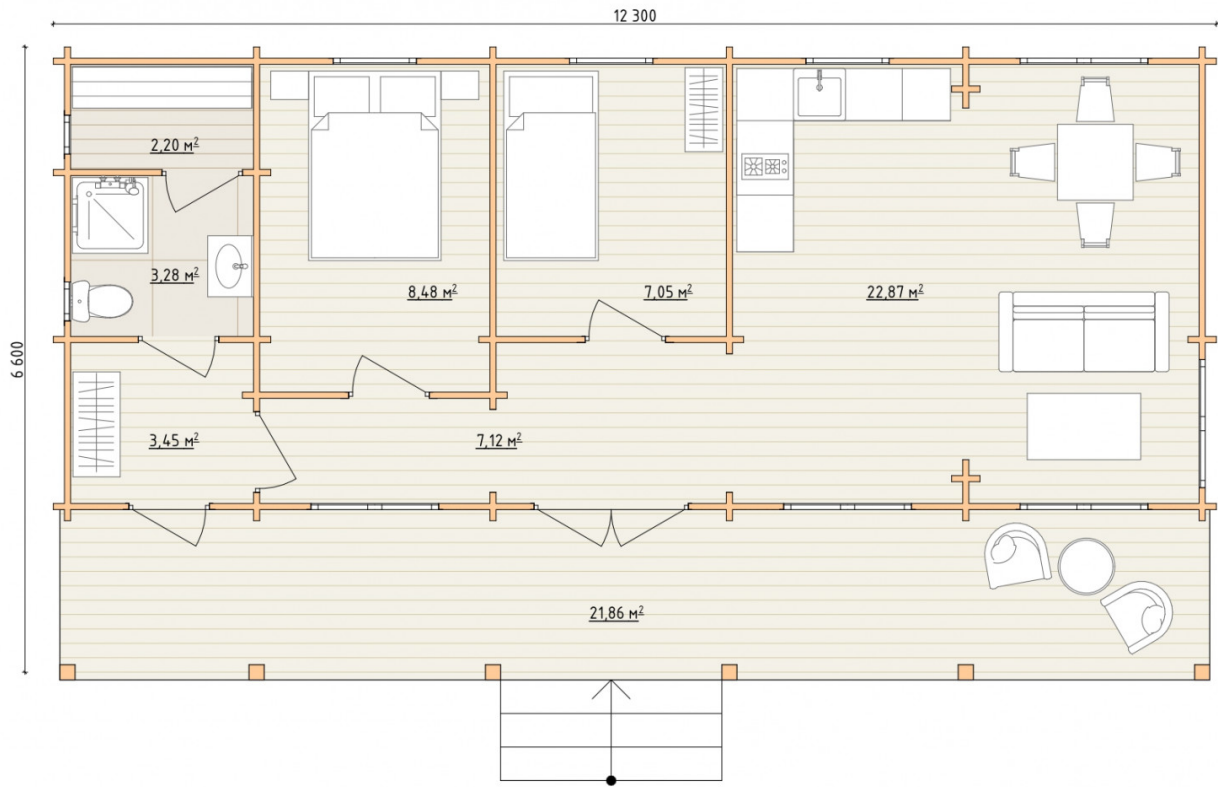

Log Cabin "DG-27"

Project Dimensions

6.6 × 12.3 / 76.3 m²

Full house set

15,653 €

Timber

45 MM

65 MM
+ 3,970 €

Project planning

House Kit

- Wall kit: 44 × 145mm mini-chamber drying chamber with bowls for the project. The material of the tree is spruce, pine (GOST 8486). Humidity 12-14%. The height of the walls is 2.16 m;
- Logs, lower harness: board 45 × 145 mm chamber drying 10-12%;
- Floors: floorboard 35 mm, Chamber drying;
- Ceiling: imitation of a bar 20 × 135 mm, Chamber drying;
- Wooden windows, glass 4 mm, Single. Treatment with a colorless antiseptic. Hardware;

Window 0.87×1.17 м.3 шт. Window 1.34×1.17 м.5 шт. 0.40×0.38 м.2 шт.

- Wooden doors;

5 шт.

1.62×1.885 м.1 шт.

7. Platbands: dry planed board 20 × 100 mm;

8. Roof: shingles.

9. Skirting board 35 mm.

+7 (4942) 499-770