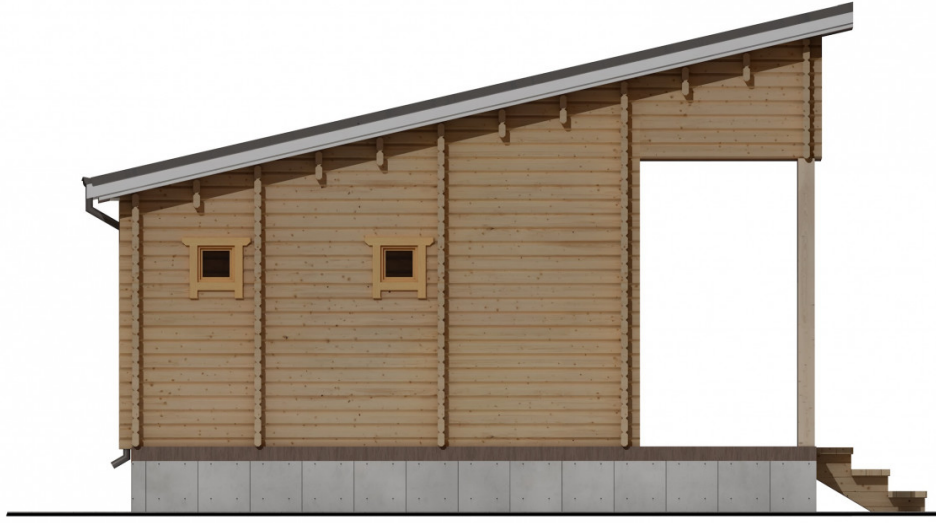

Log Cabin "DG-27"

Project Dimensions

6.6 × 12.3 / 76.3 m²

Full house set

15,653 €

Timber

45 MM

65 MM
+ 3,970 €

Project planning

House Kit

- Wall kit: 44 × 145mm mini-chamber drying chamber with bowls for the project. The material of the tree is spruce, pine (GOST 8486). Humidity 12-14%. The height of the walls is 2.16 m;
- Logs, lower harness: board 45 × 145 mm chamber drying 10-12%;
- Floors: floorboard 35 mm, Chamber drying;
- Ceiling: imitation of a bar 20 × 135 mm, Chamber drying;
- Wooden windows, glass 4 mm, Single. Treatment with a colorless antiseptic. Hardware;

Window 0.87×1.17 м.3 шт. Window 1.34×1.17 м.5 шт. 0.40×0.38 м.2 шт.

- Wooden doors;

5 шт.

1.62×1.885 м.1 шт.

7. Platbands: dry planed board 20 × 100 mm;

8. Roof: shingles.

9. Skirting board 35 mm.

+7 (4942) 499-770