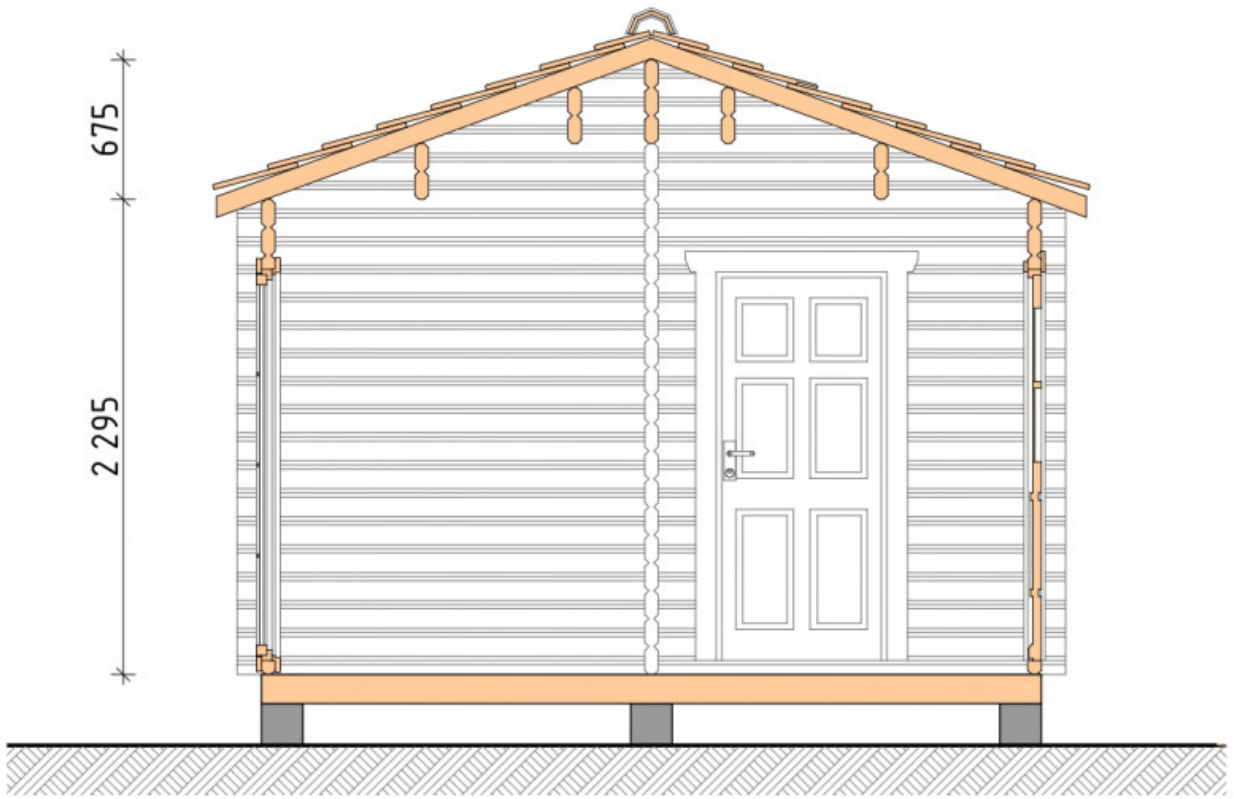

Log Cabin "DG-26"

Project Dimensions

4 × 5.7 / 19.3 m²

Full house set

5,638 €

Timber

45 MM

65 MM
+ 1,172 €

Project planning

House Kit

- Wall kit: 44 × 145mm mini-chamber drying chamber with bowls for the project. The material of the tree is spruce, pine (GOST 8486). Humidity 12-14%. The height of the walls is 2.16 m;
- Logs, lower harness: board 45 × 145 mm chamber drying 10-12%;
- Floors: floorboard 35 mm, Chamber drying;
- Ceiling: imitation of a bar 20 × 135 mm, Chamber drying;
- Wooden windows, glass 4 mm, Single. Treatment with a colorless antiseptic. Hardware;

Window 1.62×1.885

м.2 шт.

Window 0.84×1.885

м.1 шт.

- Wooden doors;

1 шт.

0.84×1.885 м.

glass.1 шт.