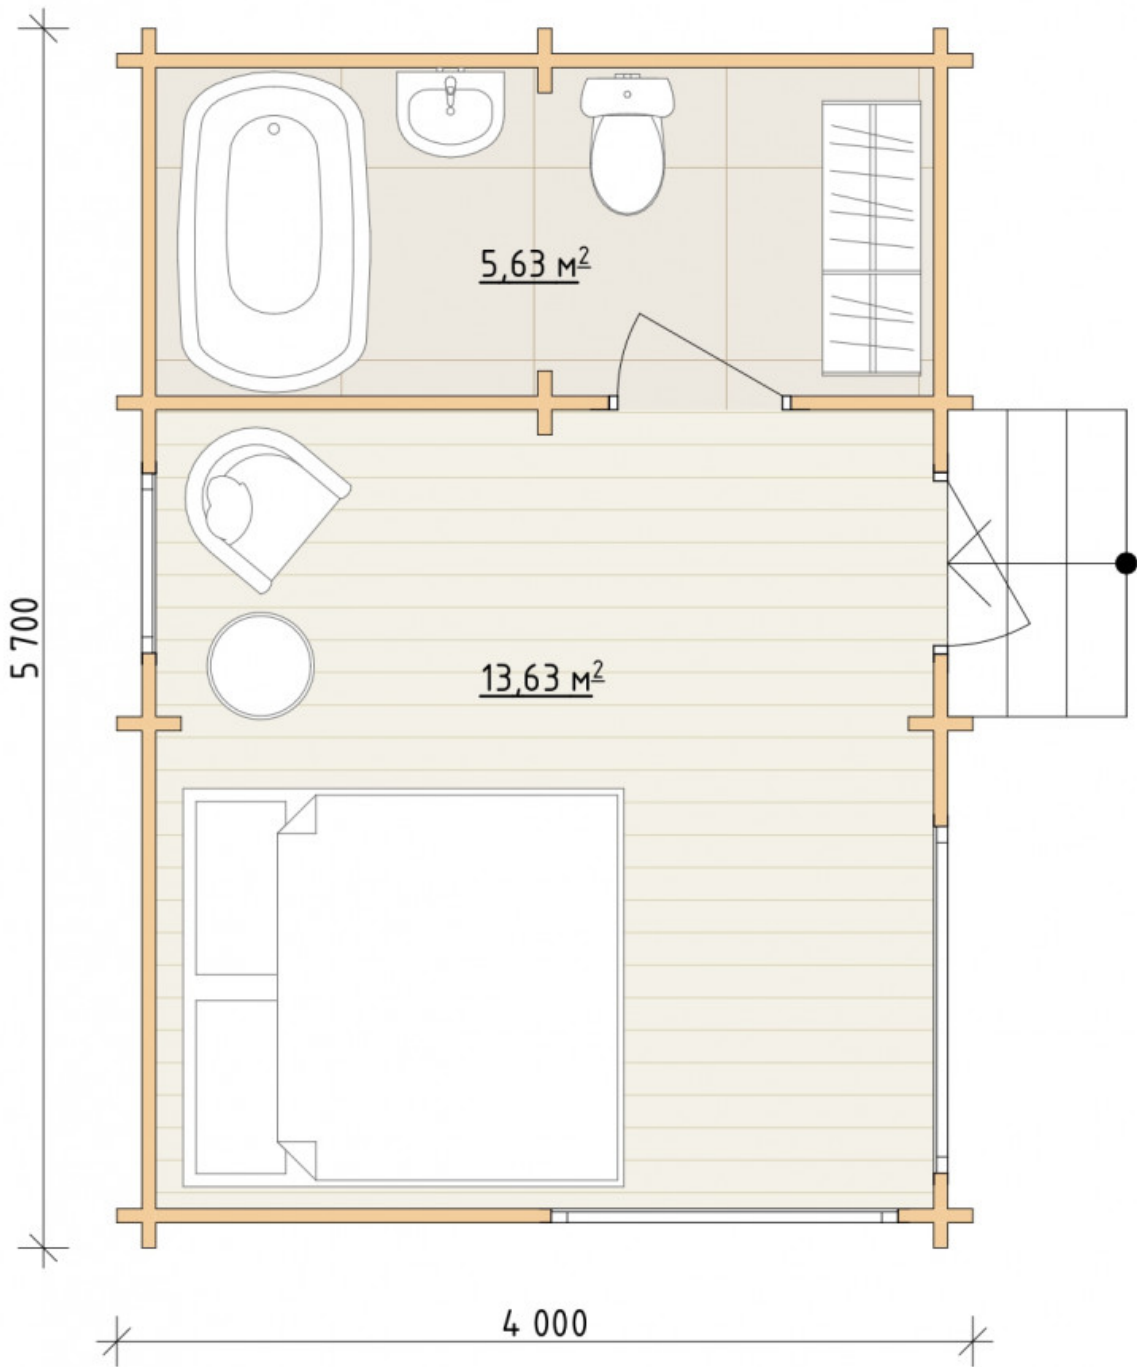

Log Cabin "DG-26"

Project Dimensions

4 × 5.7 / 19.3 m²

Full house set

5,638 €

Timber

45 MM

65 MM
+ 1,172 €

Project planning

House Kit

- Wall kit: 44 × 145mm mini-chamber drying chamber with bowls for the project. The material of the tree is spruce, pine (GOST 8486). Humidity 12-14%. The height of the walls is 2.16 m;
- Logs, lower harness: board 45 × 145 mm chamber drying 10-12%;
- Floors: floorboard 35 mm, Chamber drying;
- Ceiling: imitation of a bar 20 × 135 mm, Chamber drying;
- Wooden windows, glass 4 mm, Single. Treatment with a colorless antiseptic. Hardware;

Window 1.62×1.885

м.2 шт.

Window 0.84×1.885

м.1 шт.

- Wooden doors;

1 шт.

0.84×1.885 м.

glass.1 шт.

7. Platbands: dry planed board 20 × 100 mm;

8. Roof: shingles.

9. Skirting board 35 mm.

+7 (4942) 499-770

156014, г. Кострома, ул. Базовая, д. 8