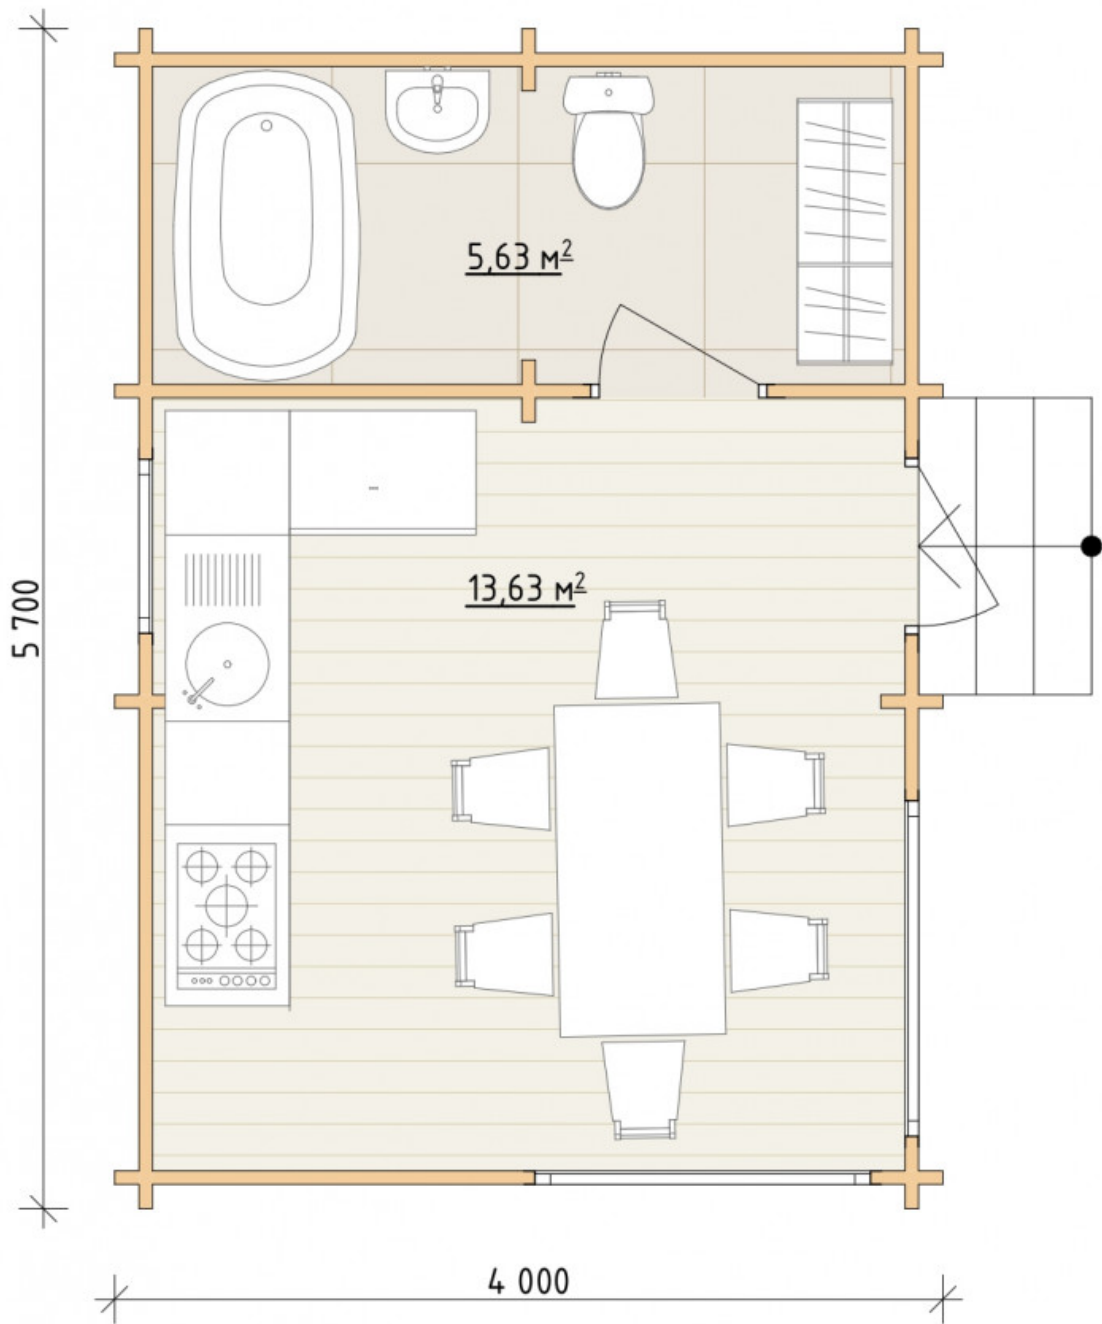

Log Cabin "DG-26"

Project Dimensions

4 × 5.7 / 19.3 m²

Full house set

5,638 €

Timber

45 MM

65 MM
+ 1,172 €

Project planning

House Kit

- Wall kit: 44 × 145mm mini-chamber drying chamber with bowls for the project. The material of the tree is spruce, pine (GOST 8486). Humidity 12-14%. The height of the walls is 2.16 m;
- Logs, lower harness: board 45 × 145 mm chamber drying 10-12%;
- Floors: floorboard 35 mm, Chamber drying;
- Ceiling: imitation of a bar 20 × 135 mm, Chamber drying;
- Wooden windows, glass 4 mm, Single. Treatment with a colorless antiseptic. Hardware;

Window 1.62×1.885

м.2 шт.

Window 0.84×1.885

м.1 шт.

- Wooden doors;

1 шт.

0.84×1.885 м.

glass.1 шт.

7. Platbands: dry planed board 20 × 100 mm;

8. Roof: shingles.

9. Skirting board 35 mm.

+7 (4942) 499-770

156014, г. Кострома, ул. Базовая, д. 8