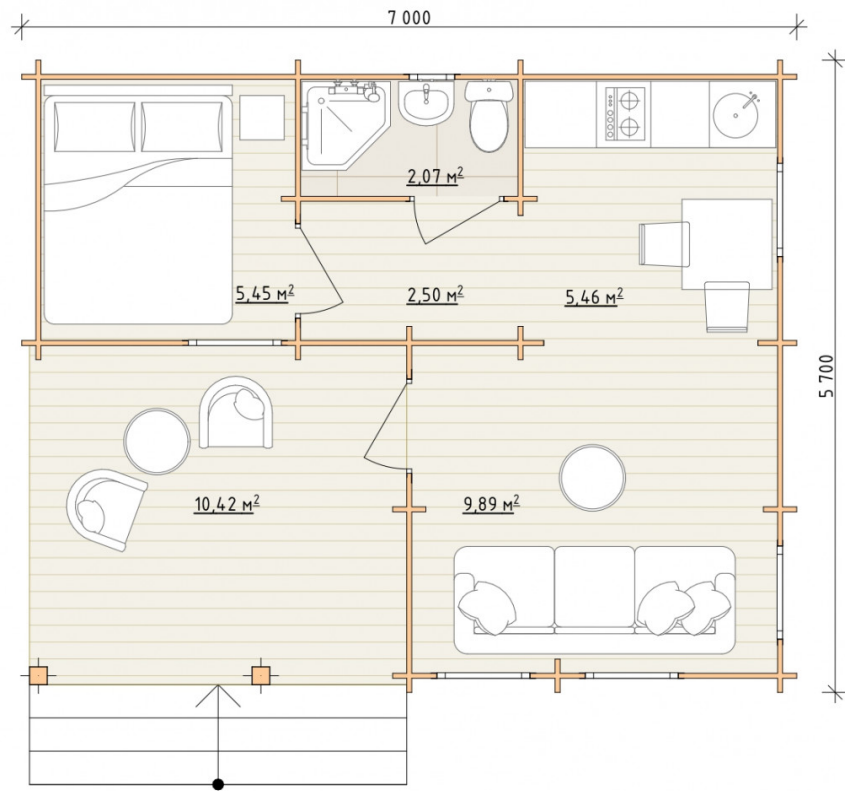

Log Cabin "DG-25"

Project Dimensions

5.7 × 7 / 35.8 m²

Full house set

7,766 €

Timber

45 MM

65 MM
+ 2,163 €

Project planning

House Kit

- Wall kit: 44 × 145mm mini-chamber drying chamber with bowls for the project. The material of the tree is spruce, pine (GOST 8486). Humidity 12-14%. The height of the walls is 2.16 m;
- Logs, lower harness: board 45 × 145 mm chamber drying 10-12%;
- Floors: floorboard 35 mm, Chamber drying;
- Ceiling: imitation of a bar 20 × 135 mm, Chamber drying;
- Wooden windows, glass 4 mm, Single. Treatment with a colorless antiseptic. Hardware;

0.40×0.38 м.1 шт.

Window 0.84×1.885
м.5 шт.

- Wooden doors;

2 шт.

Door 0.84×1.885 м.
Лев.-Прав.1 шт.

7. Platbands: dry planed board 20 × 100 mm;

8. Roof: shingles.

9. Skirting board 35 mm.