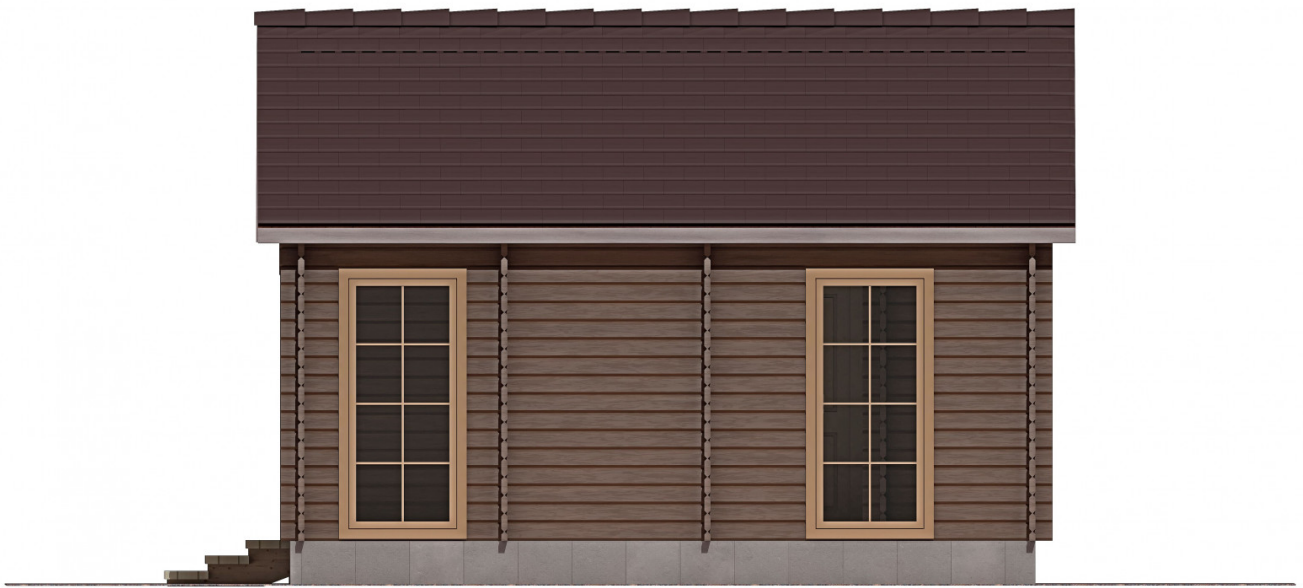

Log Cabin "DG-25"

Project Dimensions

5.7 × 7 / 35.8 m²

Full house set

7,766 €

Timber

45 MM

65 MM
+ 2,163 €

Project planning

House Kit

- Wall kit: 44 × 145mm mini-chamber drying chamber with bowls for the project. The material of the tree is spruce, pine (GOST 8486). Humidity 12-14%. The height of the walls is 2.16 m;
- Logs, lower harness: board 45 × 145 mm chamber drying 10-12%;
- Floors: floorboard 35 mm, Chamber drying;
- Ceiling: imitation of a bar 20 × 135 mm, Chamber drying;
- Wooden windows, glass 4 mm, Single. Treatment with a colorless antiseptic. Hardware;