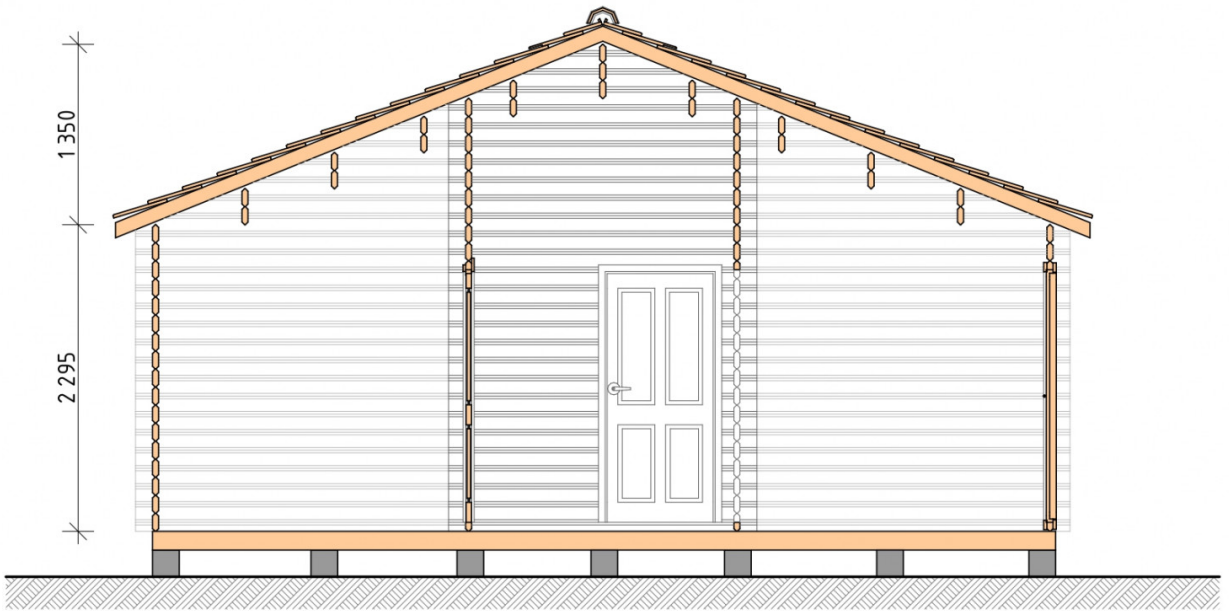

Log Cabin "DG-25"

Project Dimensions

5.7 × 7 / 35.8 m²

Full house set

7,766 €

Timber

45 MM

65 MM
+ 2,163 €

Project planning

House Kit

- Wall kit: 44 × 145mm mini-chamber drying chamber with bowls for the project. The material of the tree is spruce, pine (GOST 8486). Humidity 12-14%. The height of the walls is 2.16 m;
- Logs, lower harness: board 45 × 145 mm chamber drying 10-12%;
- Floors: floorboard 35 mm, Chamber drying;
- Ceiling: imitation of a bar 20 × 135 mm, Chamber drying;
- Wooden windows, glass 4 mm, Single. Treatment with a colorless antiseptic. Hardware;

0.40×0.38 м.1 шт.

Window 0.84×1.885
м.5 шт.

- Wooden doors;

2 шт.

Door 0.84×1.885 м.
Лев.-Прав.1 шт.

7. Platbands: dry planed board 20 × 100 mm;

8. Roof: shingles.

9. Skirting board 35 mm.