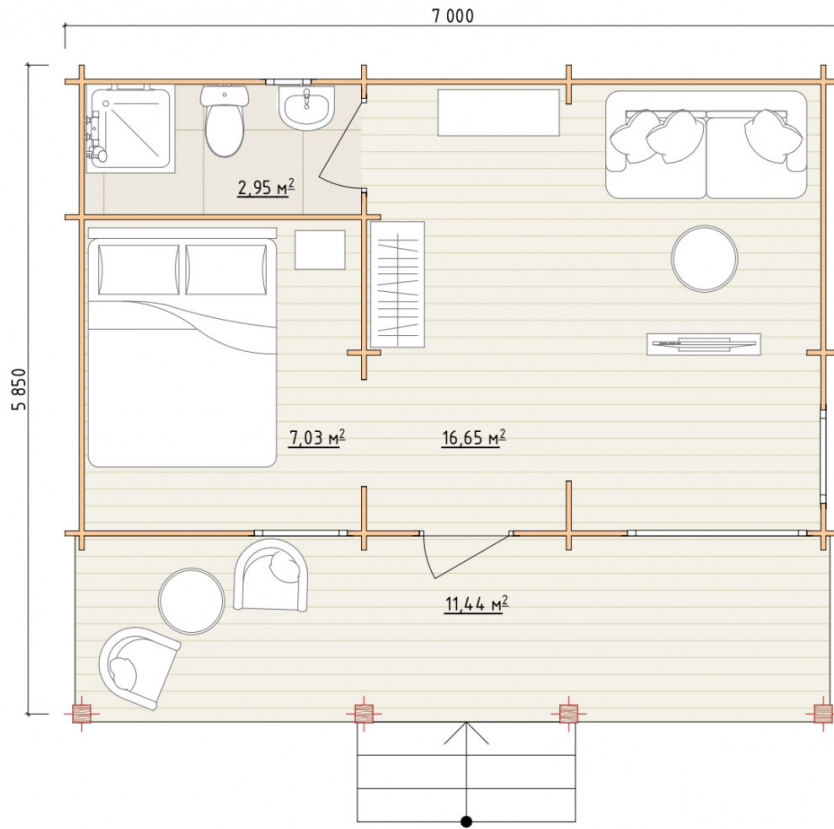

## Log Cabin "DG-24"

Project Dimensions

5.9 × 7 / 38.1 m<sup>2</sup>

Full house set

**7,066 €**

## Project planning

# House Kit

- Wall kit: 44 × 145mm mini-chamber drying chamber with bowls for the project. The material of the tree is spruce, pine (GOST 8486). Humidity 12-14%. The height of the walls is 2.16 m;
- Logs, lower harness: board 45 × 145 mm chamber drying 10-12%;
- Floors: floorboard 35 mm, Chamber drying;
- Ceiling: imitation of a bar 20 × 135 mm, Chamber drying;
- Wooden windows, glass 4 mm, Single. Treatment with a colorless antiseptic. Hardware;

0.40×0.38 м.1 шт.

Window 0.84×1.885  
м.2 шт.

- Wooden doors;

1 шт.

0.84×1.885 м.  
glass.1 шт.

1.62×1.885 м.1 шт.

7. Platbands: dry planed board 20 × 100 mm;

8. Roof: shingles.