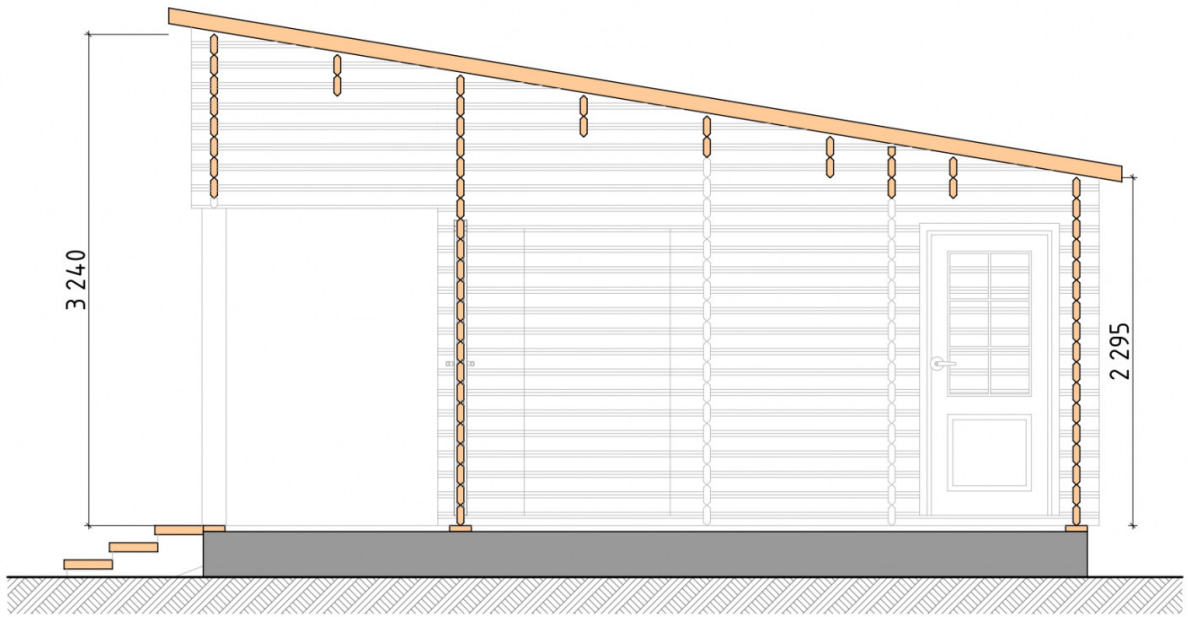

## Log Cabin "DG-24"

Project Dimensions

5.9 × 7 / 38.1 m<sup>2</sup>

Full house set

**7,066 €**

### Timber

45 MM

65 MM  
+ 1,908 €

# House Kit

- Wall kit: 44 × 145mm mini-chamber drying chamber with bowls for the project. The material of the tree is spruce, pine (GOST 8486). Humidity 12-14%. The height of the walls is 2.16 m;
- Logs, lower harness: board 45 × 145 mm chamber drying 10-12%;
- Floors: floorboard 35 mm, Chamber drying;
- Ceiling: imitation of a bar 20 × 135 mm, Chamber drying;
- Wooden windows, glass 4 mm, Single. Treatment with a colorless antiseptic. Hardware;

0.40×0.38 м.1 шт.

Window 0.84×1.885  
м.2 шт.

- Wooden doors;

1 шт.

0.84×1.885 м.  
glass.1 шт.

1.62×1.885 м.1 шт.

7. Platbands: dry planed board 20 × 100 mm;

8. Roof: shingles.