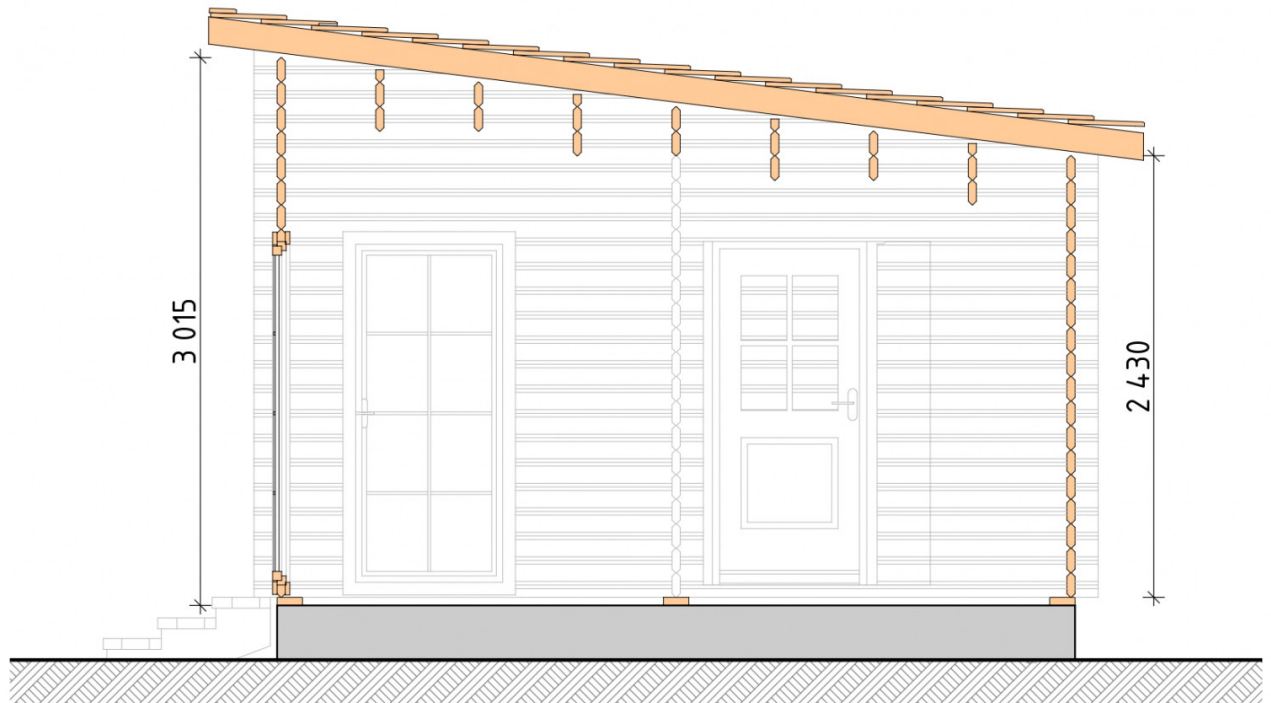

Log Cabin "DG-23"

Project Dimensions

4.7 × 5.7 / 23.2 m²

Full house set

5,341 €

Timber

45 MM

65 MM
+ 1,371 €

Project planning

House Kit

- Wall kit: 44 × 145mm mini-chamber drying chamber with bowls for the project. The material of the tree is spruce, pine (GOST 8486). Humidity 12-14%. The height of the walls is 2.16 m;
- Logs, lower harness: board 45 × 145 mm chamber drying 10-12%;
- Floors: floorboard 35 mm, Chamber drying;
- Ceiling: imitation of a bar 20 × 135 mm, Chamber drying;
- Wooden windows, glass 4 mm, Single. Treatment with a colorless antiseptic. Hardware;

Window 1.62×1.885

м.1 шт.

Window 0.84×1.885

м.2 шт.

- Wooden doors;

1 шт.

0.84×1.885 м.

glass.1 шт.

7. Platbands: dry planed board 20 × 100 mm;

8. Roof: shingles.

9. Skirting board 35 mm.

+7 (4942) 499-770

156014, г. Кострома, ул. Базовая, д. 8