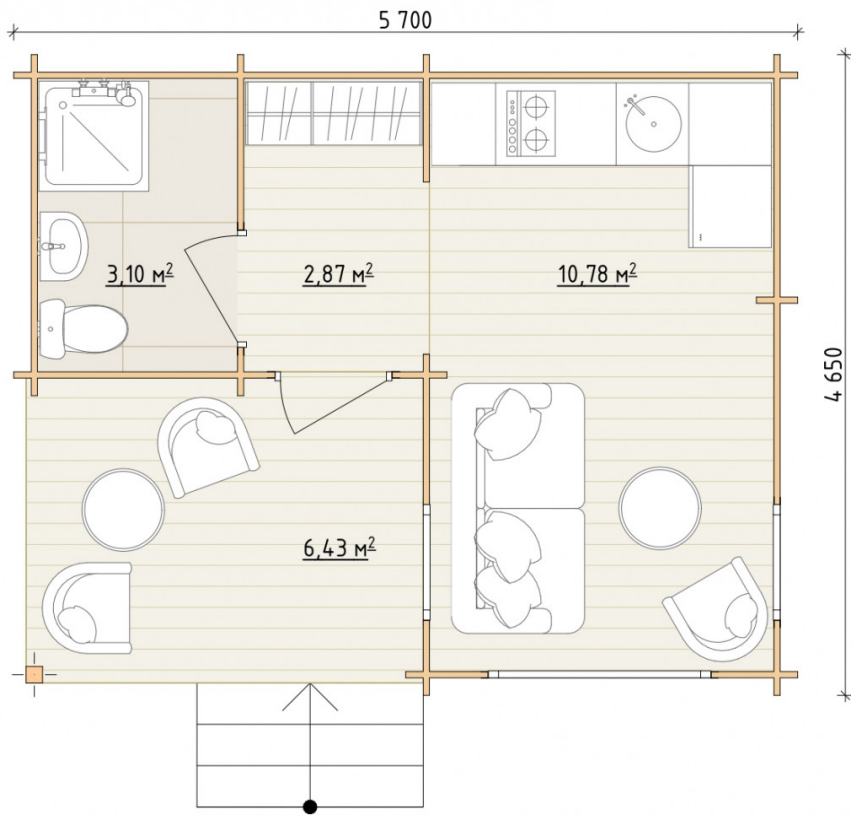

Log Cabin "DG-23"

Project Dimensions

4.7 × 5.7 / 23.2 m²

Full house set

5,341 €

Timber

45 MM

65 MM
+ 1,371 €

Project planning

House Kit

- Wall kit: 44 × 145mm mini-chamber drying chamber with bowls for the project. The material of the tree is spruce, pine (GOST 8486). Humidity 12-14%. The height of the walls is 2.16 m;
- Logs, lower harness: board 45 × 145 mm chamber drying 10-12%;
- Floors: floorboard 35 mm, Chamber drying;
- Ceiling: imitation of a bar 20 × 135 mm, Chamber drying;
- Wooden windows, glass 4 mm, Single. Treatment with a colorless antiseptic. Hardware;

Window 1.62×1.885

м.1 шт.

Window 0.84×1.885

м.2 шт.

- Wooden doors;

1 шт.

0.84×1.885 м.

glass.1 шт.