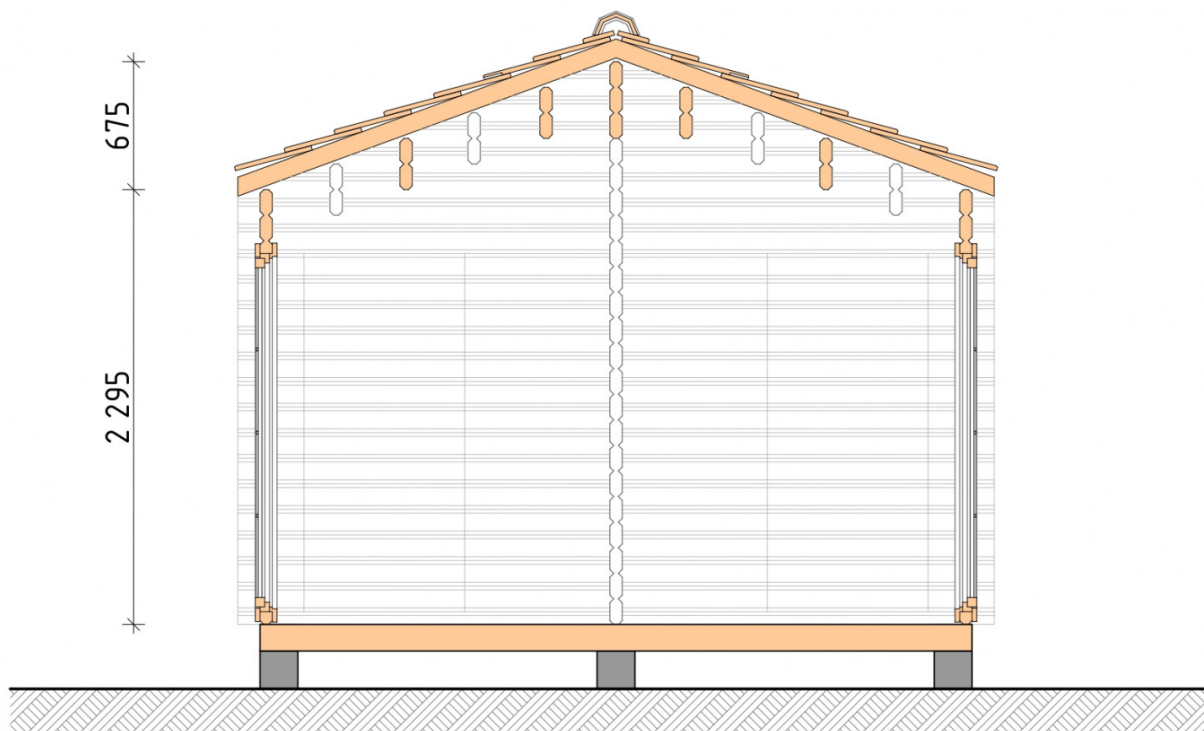

## Log Cabin "DG-22"

Project Dimensions

4 × 7.4 / 25.5 m<sup>2</sup>

Full house set

**5,597 €**

### Timber

45 MM

65 MM  
+ 1,564 €

## House Kit

- Wall kit: 44 × 145mm mini-chamber drying chamber with bowls for the project. The material of the tree is spruce, pine (GOST 8486). Humidity 12-14%. The height of the walls is 2.16 m;
- Logs, lower harness: board 45 × 145 mm chamber drying 10-12%;
- Floors: floorboard 35 mm, Chamber drying;
- Ceiling: imitation of a bar 20 × 135 mm, Chamber drying;
- Wooden windows, glass 4 mm, Single. Treatment with a colorless antiseptic. Hardware;

Window 0.84×1.885  
м.2 шт.

Window 1.62×1.885  
м.1 шт.

- Wooden doors;

1 шт.

0.84×1.885 м.

glass.1 шт.

7. Platbands: dry planed board 20 × 100 mm;

8. Roof: shingles.