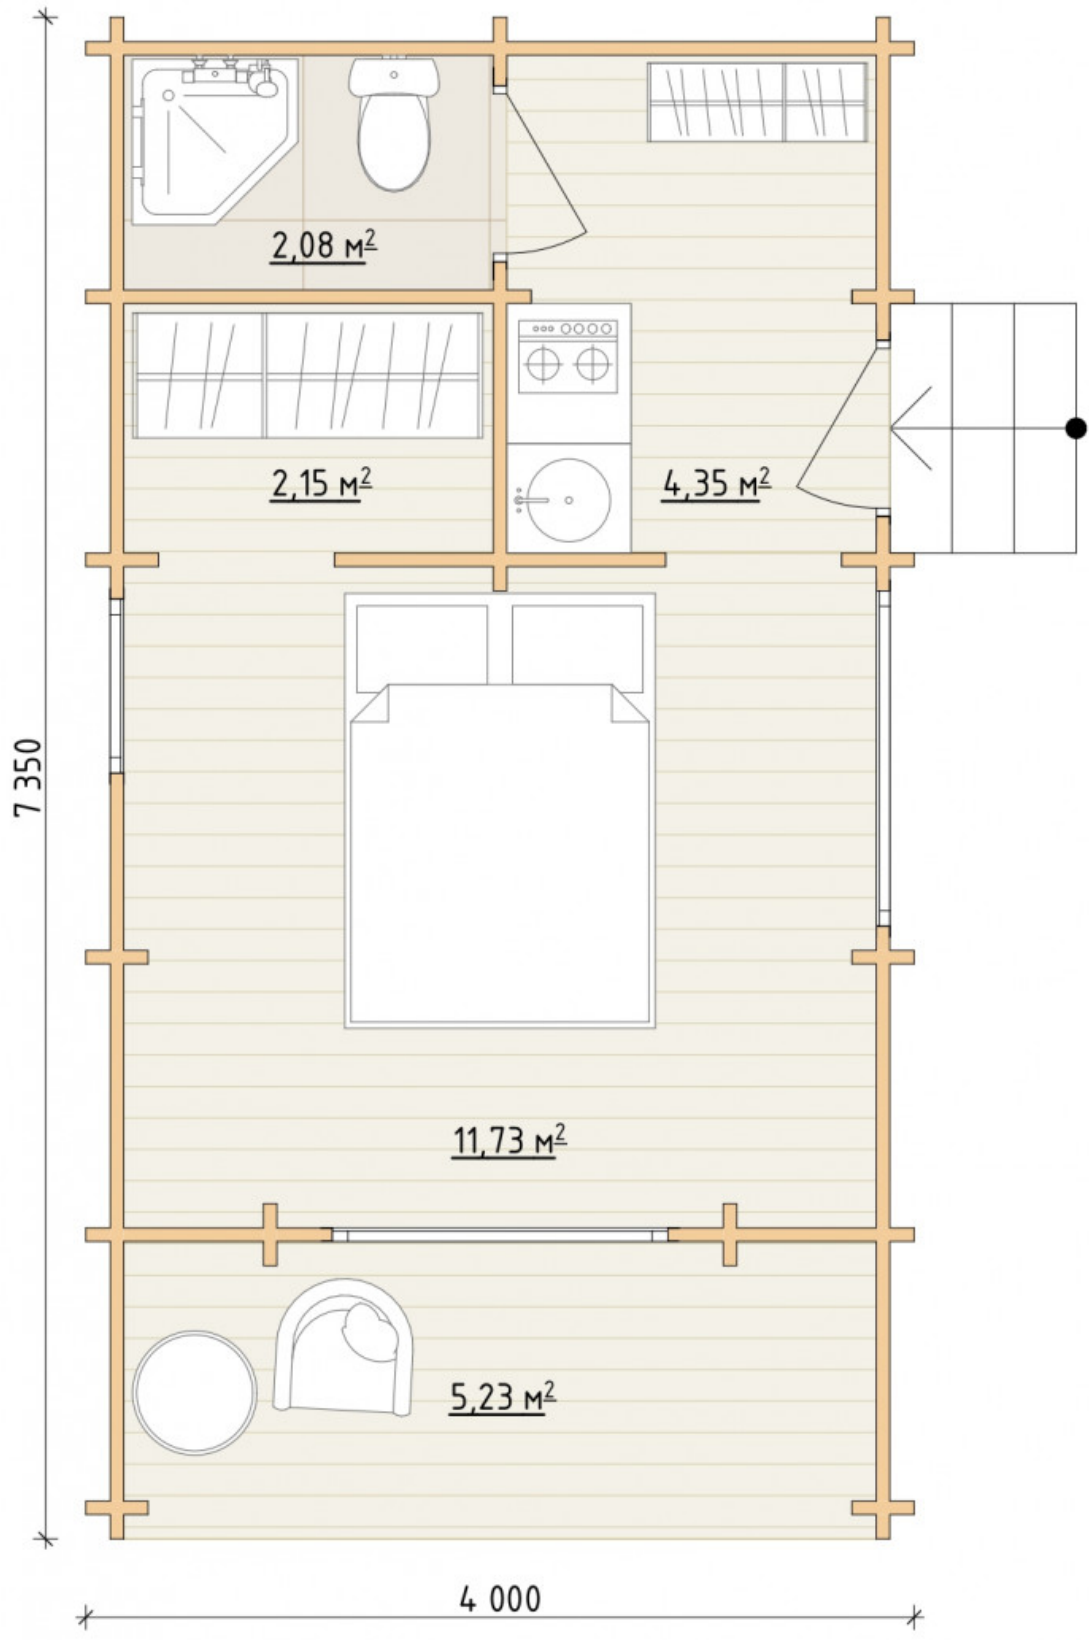

## Log Cabin "DG-22"

Project Dimensions

4 × 7.4 / 25.5 m<sup>2</sup>

Full house set

**5,597 €**

### Timber

45 MM

65 MM  
+ 1,564 €

## House Kit

- Wall kit: 44 × 145mm mini-chamber drying chamber with bowls for the project. The material of the tree is spruce, pine (GOST 8486). Humidity 12-14%. The height of the walls is 2.16 m;
- Logs, lower harness: board 45 × 145 mm chamber drying 10-12%;
- Floors: floorboard 35 mm, Chamber drying;
- Ceiling: imitation of a bar 20 × 135 mm, Chamber drying;
- Wooden windows, glass 4 mm, Single. Treatment with a colorless antiseptic. Hardware;

Window 0.84×1.885  
м.2 шт.

Window 1.62×1.885  
м.1 шт.

- Wooden doors;

1 шт.

0.84×1.885 м.

glass.1 шт.

7. Platbands: dry planed board 20 × 100 mm;

8. Roof: shingles.