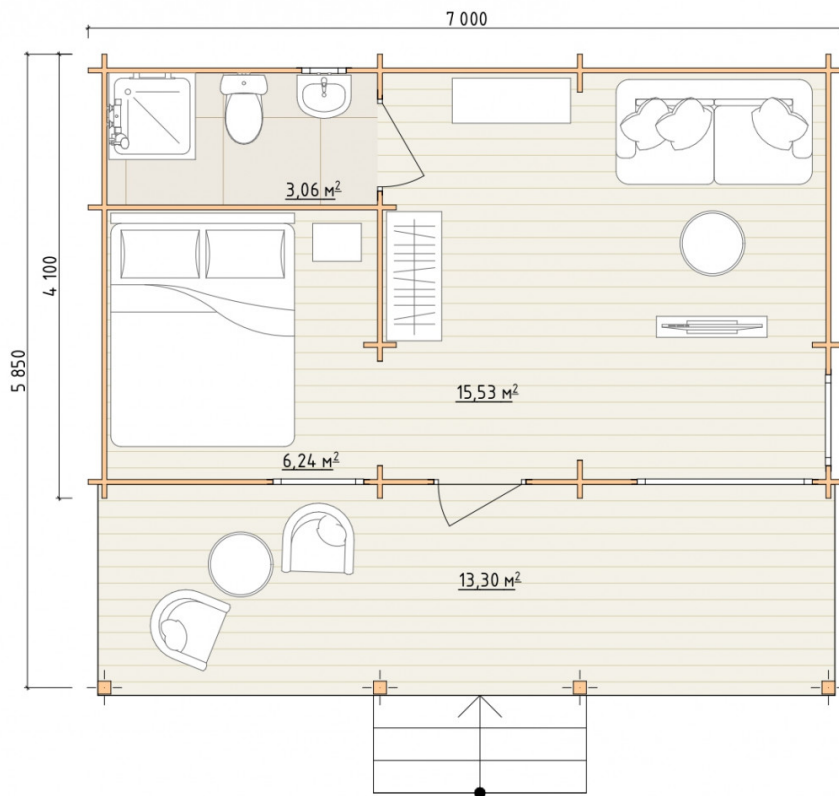

## Log Cabin "DG-21"

Project Dimensions

5.9 × 7 / 38.1 m<sup>2</sup>

Full house set

**7,274 €**

## Project planning

## House Kit

- Wall kit: 44 × 145mm mini-chamber drying chamber with bowls for the project. The material of the tree is spruce, pine (GOST 8486). Humidity 12-14%. The height of the walls is 2.16 m;
- Logs, lower harness: board 45 × 145 mm chamber drying 10-12%;
- Floors: floorboard 35 mm, Chamber drying;
- Ceiling: imitation of a bar 20 × 135 mm, Chamber drying;
- Wooden windows, glass 4 mm, Single. Treatment with a colorless antiseptic. Hardware;

Window 0.84×1.885  
м.2 шт.

Window 1.62×1.885  
м.1 шт.

0.40×0.38 м.1 шт.

- Wooden doors;

1 шт.

0.84×1.885 м.

glass.1 шт.

7. Platbands: dry planed board 20 × 100 mm;