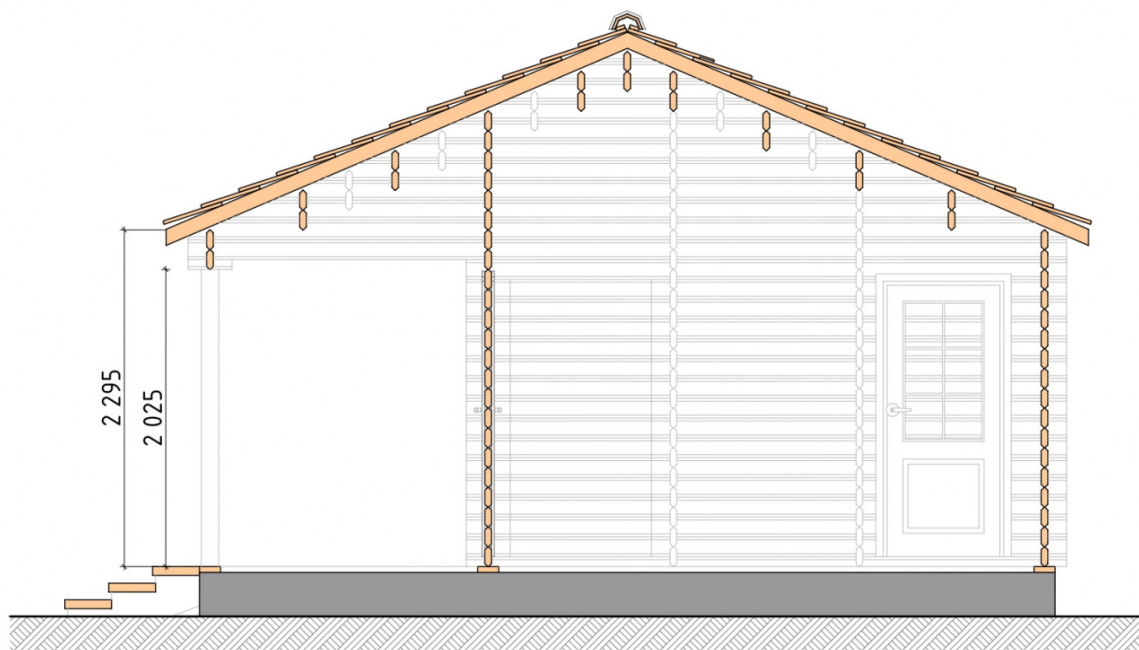

## Log Cabin "DG-21"

Project Dimensions

5.9 × 7 / 38.1 m<sup>2</sup>

Full house set

**7,274 €**

### Timber

45 MM

65 MM  
+ 1,949 €

## House Kit

- Wall kit: 44 × 145mm mini-chamber drying chamber with bowls for the project. The material of the tree is spruce, pine (GOST 8486). Humidity 12-14%. The height of the walls is 2.16 m;
- Logs, lower harness: board 45 × 145 mm chamber drying 10-12%;
- Floors: floorboard 35 mm, Chamber drying;
- Ceiling: imitation of a bar 20 × 135 mm, Chamber drying;
- Wooden windows, glass 4 mm, Single. Treatment with a colorless antiseptic. Hardware;