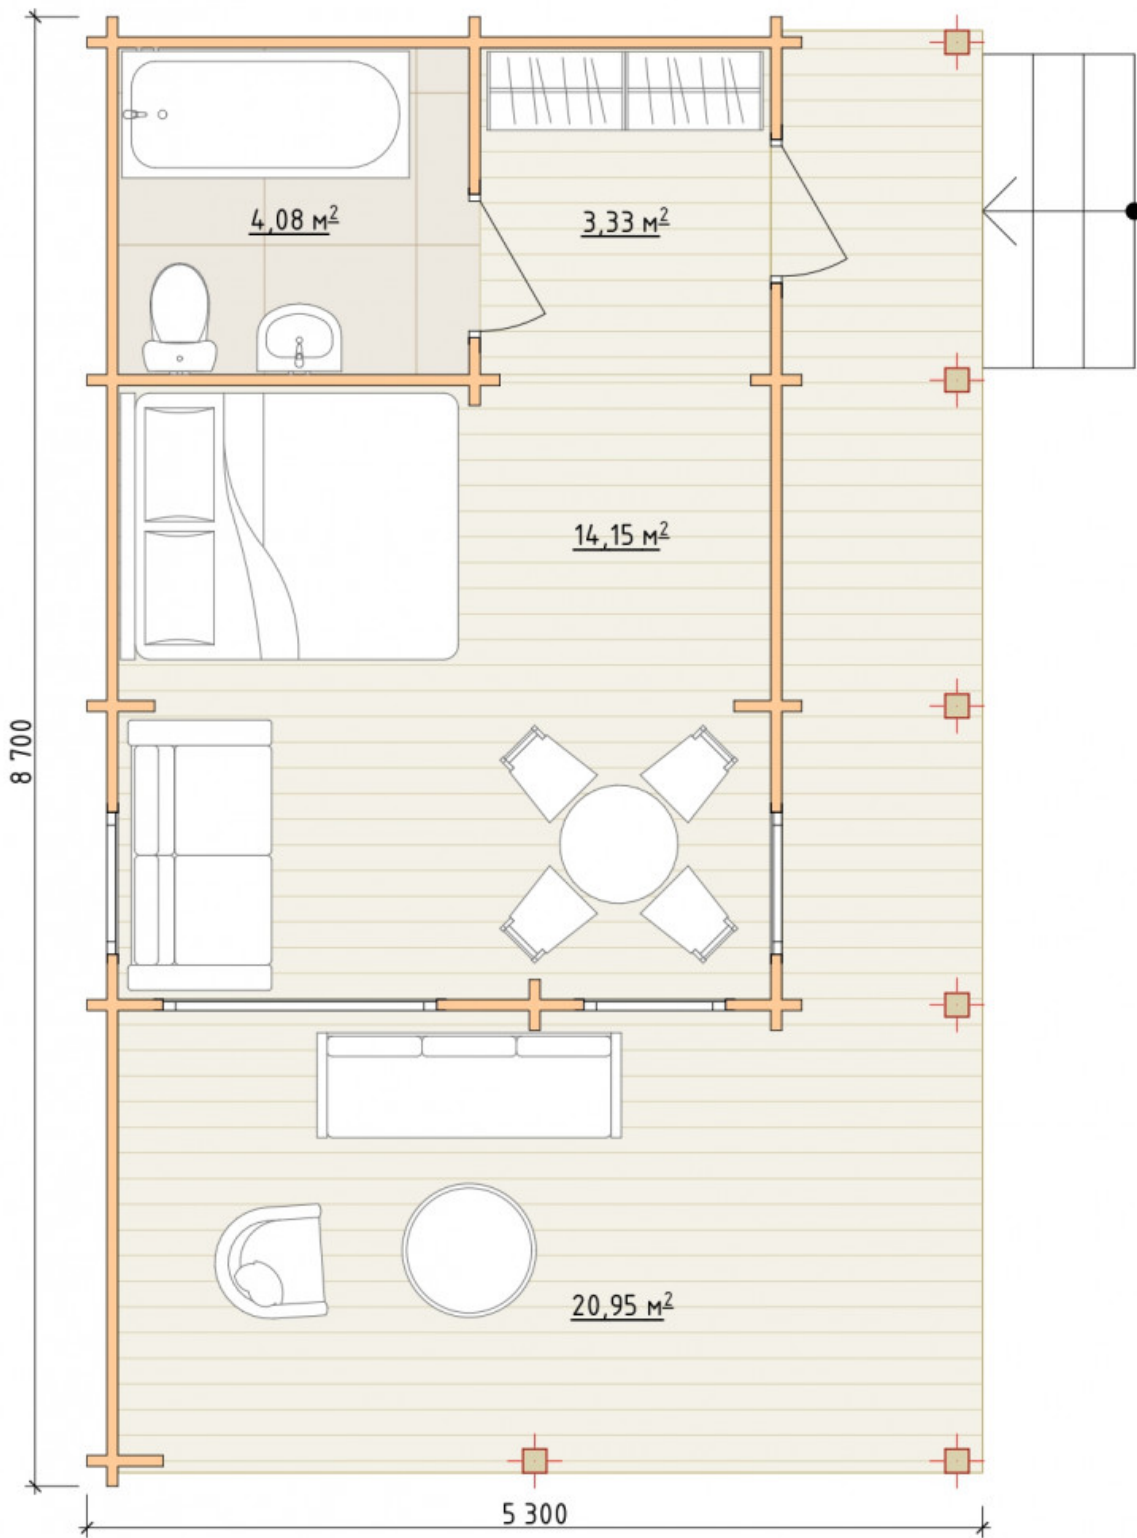

Log Cabin "DG-20"

Project Dimensions

5.3 × 8.7 / 42.5 m²

Full house set

7,788 €

Timber

45 MM

65 MM
+ 1,990 €

Project planning

House Kit

- Wall kit: 44 × 145mm mini-chamber drying chamber with bowls for the project. The material of the tree is spruce, pine (GOST 8486). Humidity 12-14%. The height of the walls is 2.16 m;
- Logs, lower harness: board 45 × 145 mm chamber drying 10-12%;
- Floors: floorboard 35 mm, Chamber drying;
- Ceiling: imitation of a bar 20 × 135 mm, Chamber drying;
- Wooden windows, glass 4 mm, Single. Treatment with a colorless antiseptic. Hardware;

Window 0.84×1.885
м.3 шт.

Window 1.62×1.885
м.1 шт.

- Wooden doors;

1 шт.

0.84×1.885 м.
bath. 1 шт.

7. Platbands: dry planed board 20 × 100 mm;

8. Roof: shingles.

9. Skirting board 35 mm.