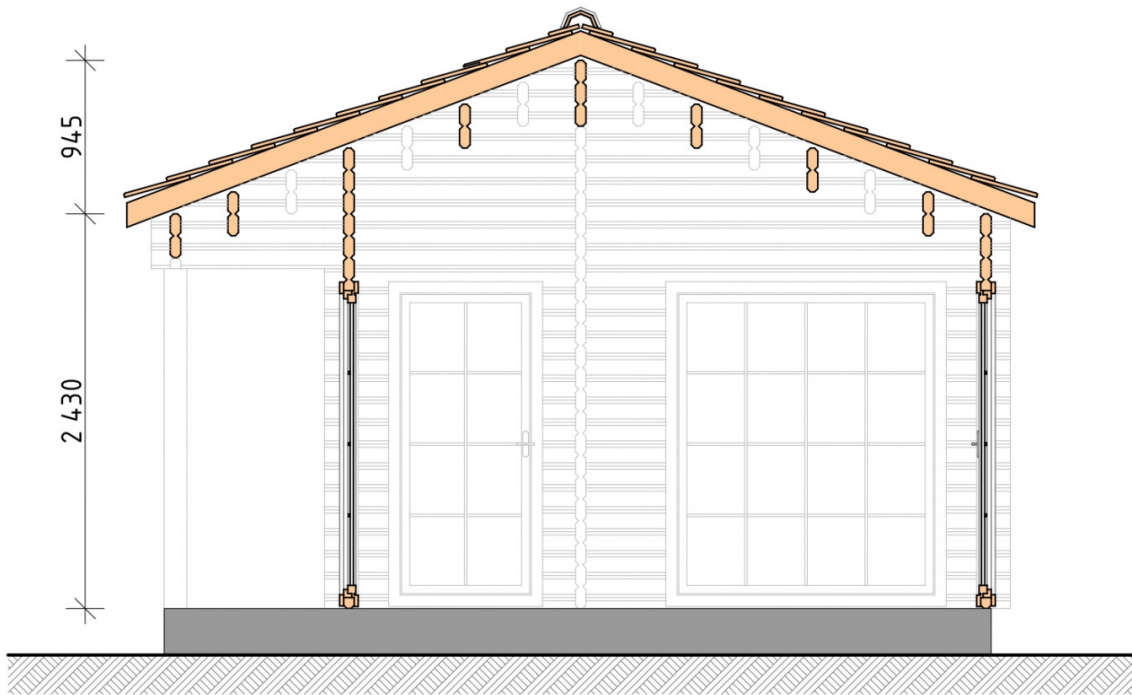

Log Cabin "DG-20"

Project Dimensions

5.3 × 8.7 / 42.5 m²

Full house set

7,788 €

Timber

45 MM

65 MM
+ 1,990 €

Project planning

House Kit

- Wall kit: 44 × 145mm mini-chamber drying chamber with bowls for the project. The material of the tree is spruce, pine (GOST 8486). Humidity 12-14%. The height of the walls is 2.16 m;
- Logs, lower harness: board 45 × 145 mm chamber drying 10-12%;
- Floors: floorboard 35 mm, Chamber drying;
- Ceiling: imitation of a bar 20 × 135 mm, Chamber drying;
- Wooden windows, glass 4 mm, Single. Treatment with a colorless antiseptic. Hardware;

Window 0.84×1.885
м.3 шт.

Window 1.62×1.885
м.1 шт.

- Wooden doors;

1 шт.

0.84×1.885 м.
bath. 1 шт.

7. Platbands: dry planed board 20 × 100 mm;

8. Roof: shingles.

9. Skirting board 35 mm.