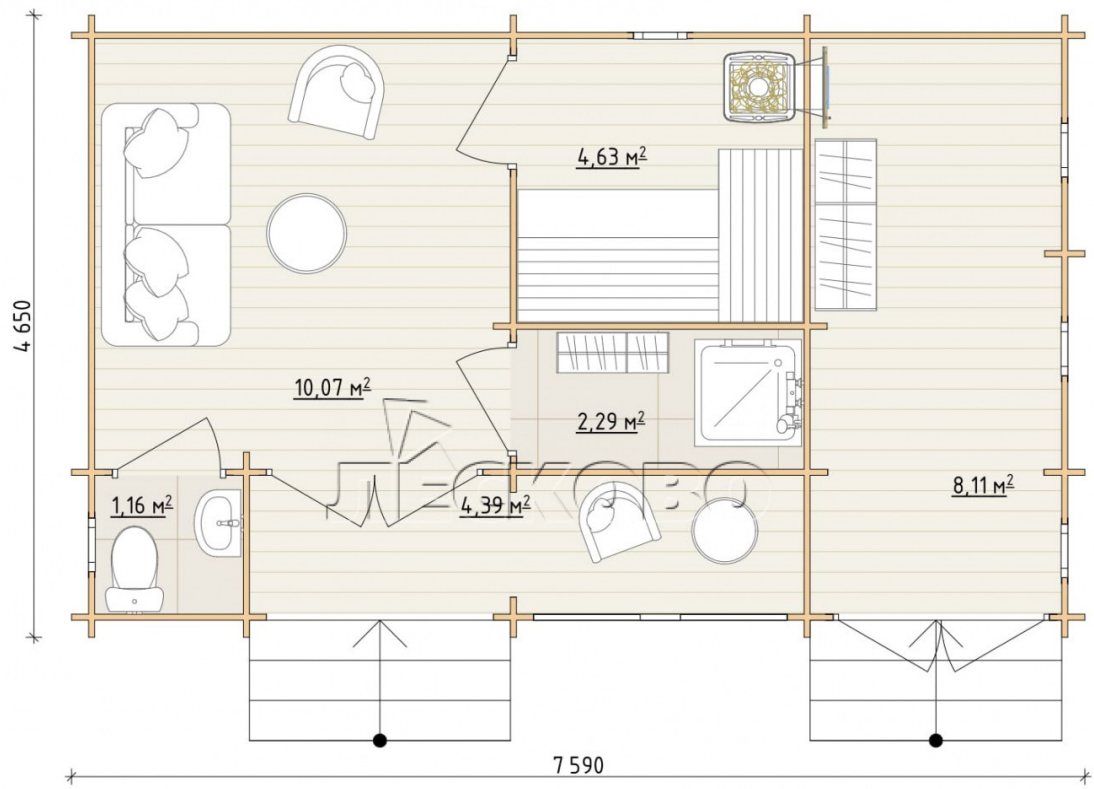

## Log Cabin "DG-02"

Project Dimensions

4.7 × 7.6 / 31 m<sup>2</sup>

Full house set

**8,088 €**

## Project planning

# House Kit

- Wall kit: 44 × 145mm mini-chamber drying chamber with bowls for the project. The material of the tree is spruce, pine (GOST 8486). Humidity 12-14%. The height of the walls is 2.16 m;
- Logs, lower harness: board 45 × 145 mm chamber drying 10-12%;
- Floors: floorboard 35 mm, Chamber drying;
- Ceiling: imitation of a bar 20 × 135 mm, Chamber drying;
- Wooden windows, glass 4 mm, Single. Treatment with a colorless antiseptic. Hardware;

0.40×0.38 м.5 шт.

- Wooden doors;

1 шт.

0.84×1.885 м.  
bath.2 шт.

1.62×1.885 м.2 шт.

7. Platbands: dry planed board 20 × 100 mm;

8. Roof: shingles.

9. Skirting board 35 mm.