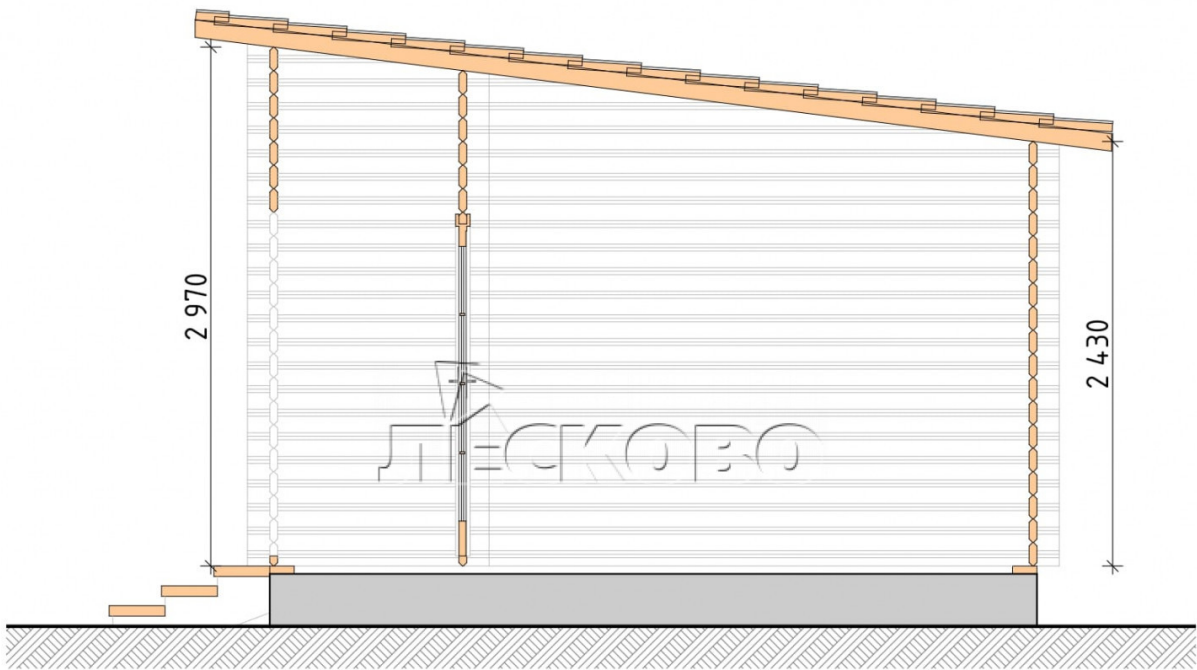

## Log Cabin "DG-02"

Project Dimensions

4.7 × 7.6 / 31 m<sup>2</sup>

Full house set

**8,088 €**

### Timber

45 MM

65 MM  
+ 2,364 €

# House Kit

- Wall kit: 44 × 145mm mini-chamber drying chamber with bowls for the project. The material of the tree is spruce, pine (GOST 8486). Humidity 12-14%. The height of the walls is 2.16 m;
- Logs, lower harness: board 45 × 145 mm chamber drying 10-12%;
- Floors: floorboard 35 mm, Chamber drying;
- Ceiling: imitation of a bar 20 × 135 mm, Chamber drying;
- Wooden windows, glass 4 mm, Single. Treatment with a colorless antiseptic. Hardware;