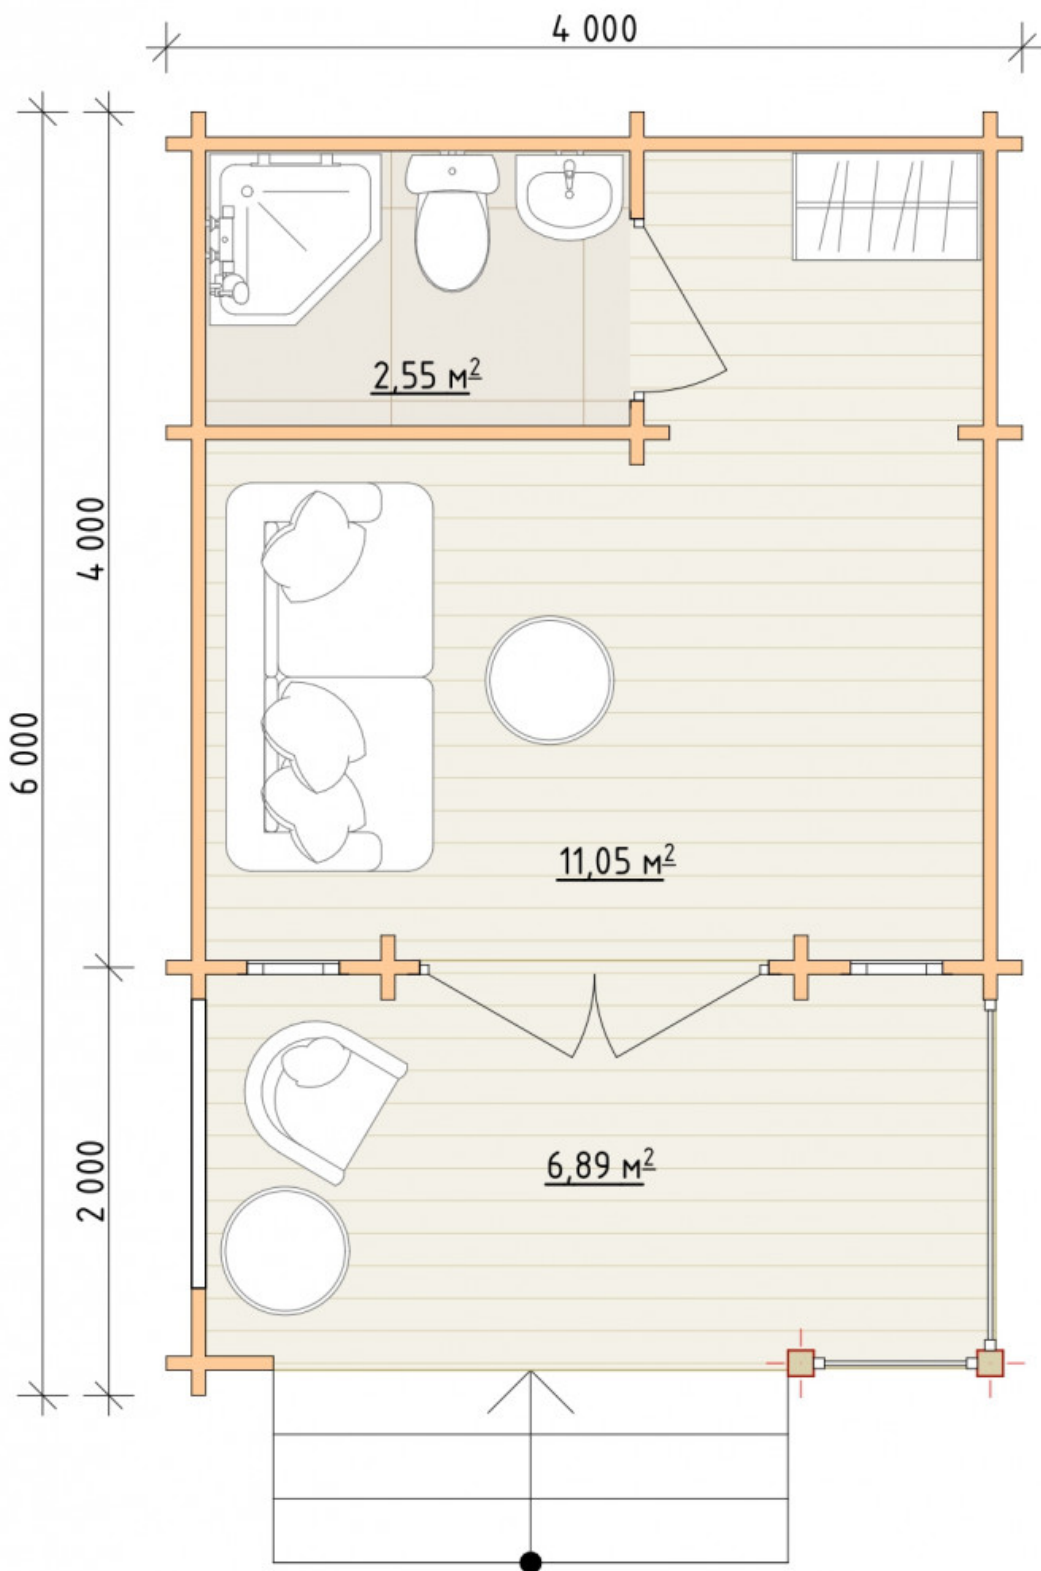

## Log Cabin "DG-18"

Project Dimensions

4 × 6 / 20.5 m<sup>2</sup>

Full house set

**5,128 €**

### Timber

45 MM

65 MM  
+ 1,219 €

## House Kit

- Wall kit: 44 × 145mm mini-chamber drying chamber with bowls for the project. The material of the tree is spruce, pine (GOST 8486). Humidity 12-14%. The height of the walls is 2.16 m;
- Logs, lower harness: board 45 × 145 mm chamber drying 10-12%;
- Floors: floorboard 35 mm, Chamber drying;
- Ceiling: imitation of a bar 20 × 135 mm, Chamber drying;
- Wooden windows, glass 4 mm, Single. Treatment with a colorless antiseptic. Hardware;

0.42×1.885 м.2 шт.

- Wooden doors;

1 шт.

1.62×1.885 м.1 шт.

7. Platbands: dry planed board 20 × 100 mm;

8. Roof: shingles.

9. Skirting board 35 mm.

+7 (4942) 499-770