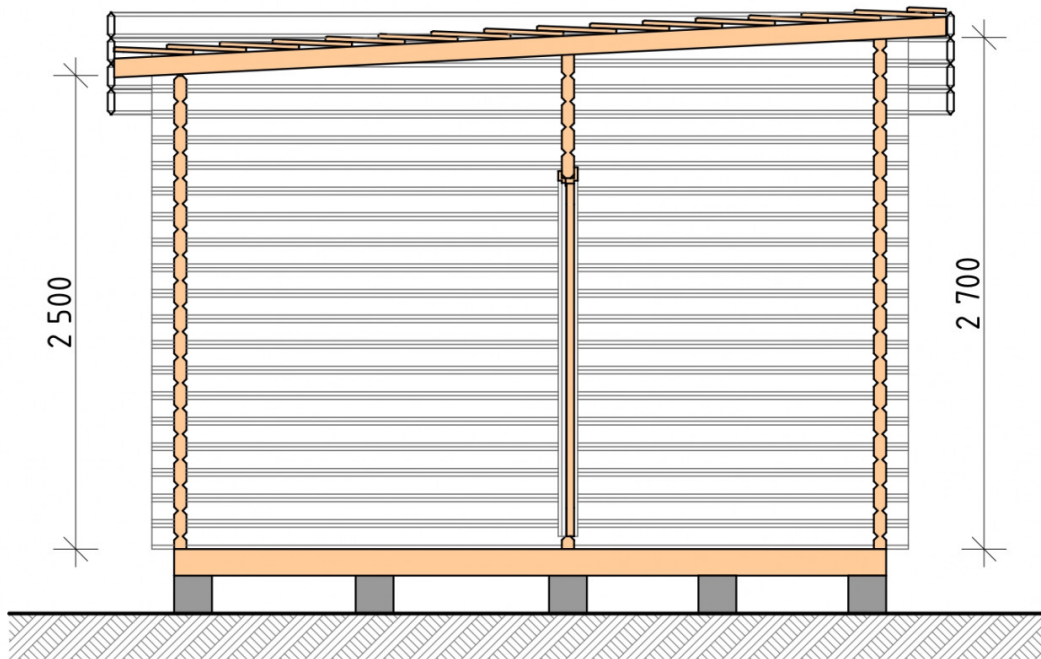

## Log Cabin "DG-18"

Project Dimensions

4 × 6 / 20.5 m<sup>2</sup>

Full house set

**5,128 €**

## House Kit

- Wall kit: 44 × 145mm mini-chamber drying chamber with bowls for the project. The material of the tree is spruce, pine (GOST 8486). Humidity 12-14%. The height of the walls is 2.16 m;
- Logs, lower harness: board 45 × 145 mm chamber drying 10-12%;
- Floors: floorboard 35 mm, Chamber drying;
- Ceiling: imitation of a bar 20 × 135 mm, Chamber drying;
- Wooden windows, glass 4 mm, Single. Treatment with a colorless antiseptic. Hardware;