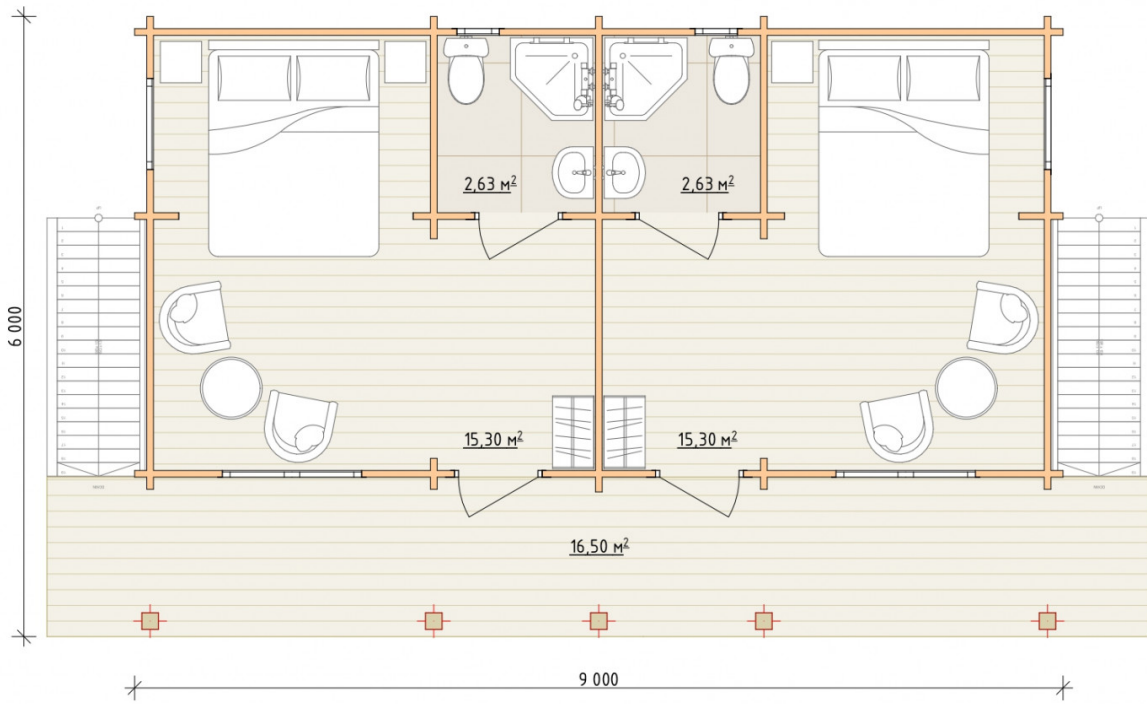

Log Cabin "DG-17"

Project Dimensions

5.9 × 9 / 101.3 m²

Full house set

18,403 €

Timber

45 MM

65 MM
+ 5,376 €

Project planning

House Kit

- Wall kit: 44 × 145mm mini-chamber drying chamber with bowls for the project. The material of the tree is spruce, pine (GOST 8486). Humidity 12-14%. The height of the walls is 2.16 m;
- Logs, lower harness: board 45 × 145 mm chamber drying 10-12%;
- Floors: floorboard 35 mm, Chamber drying;
- Ceiling: imitation of a bar 20 × 135 mm, Chamber drying;
- Wooden windows, glass 4 mm, Single. Treatment with a colorless antiseptic. Hardware;

0.40×0.38 м.4 шт.

0.87×0.78 м.4 шт.

1.34×0.91 м.4 шт.

- Wooden doors;

4 шт.

0.84×1.885 м.
glass.4 шт.

7. Platbands: dry planed board 20 × 100 mm;

8. Roof: shingles.