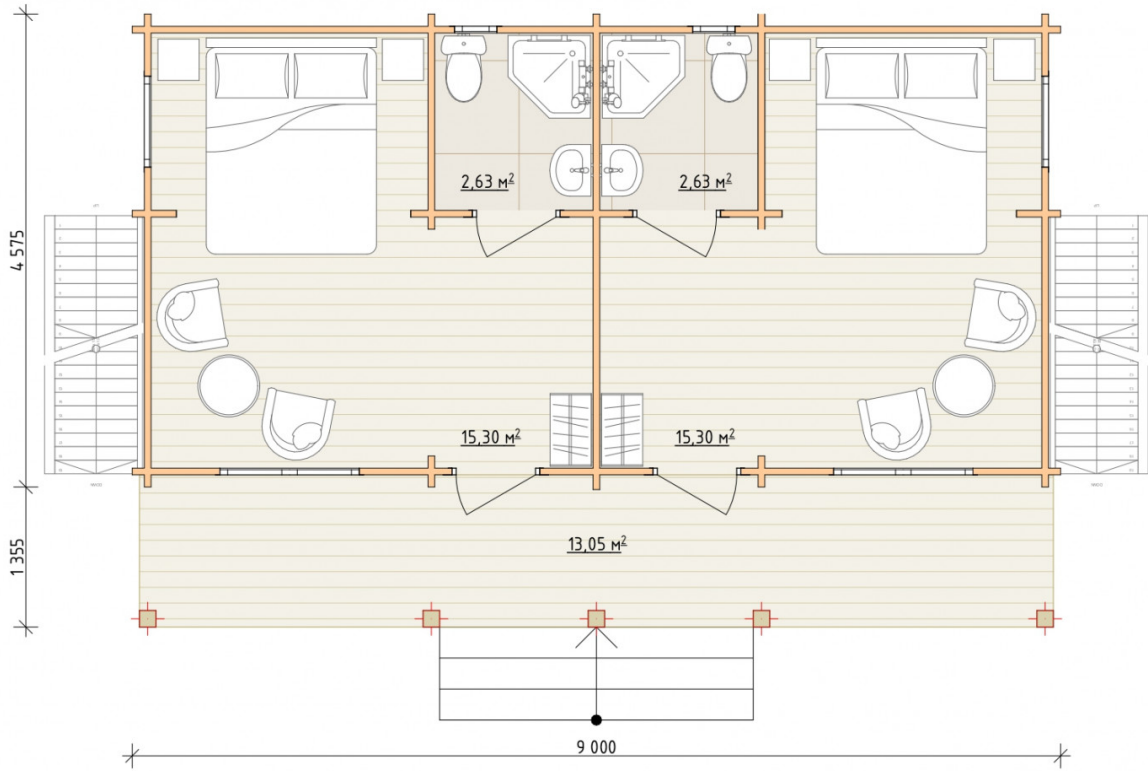

Log Cabin "DG-17"

Project Dimensions

5.9 × 9 / 101.3 m²

Full house set

18,403 €

Timber

45 MM

65 MM
+ 5,376 €

Project planning

House Kit

- Wall kit: 44 × 145mm mini-chamber drying chamber with bowls for the project. The material of the tree is spruce, pine (GOST 8486). Humidity 12-14%. The height of the walls is 2.16 m;
- Logs, lower harness: board 45 × 145 mm chamber drying 10-12%;
- Floors: floorboard 35 mm, Chamber drying;
- Ceiling: imitation of a bar 20 × 135 mm, Chamber drying;
- Wooden windows, glass 4 mm, Single. Treatment with a colorless antiseptic. Hardware;

0.40×0.38 м.4 шт.

0.87×0.78 м.4 шт.

1.34×0.91 м.4 шт.

- Wooden doors;

4 шт.

0.84×1.885 м.
glass.4 шт.

7. Platbands: dry planed board 20 × 100 mm;

8. Roof: shingles.