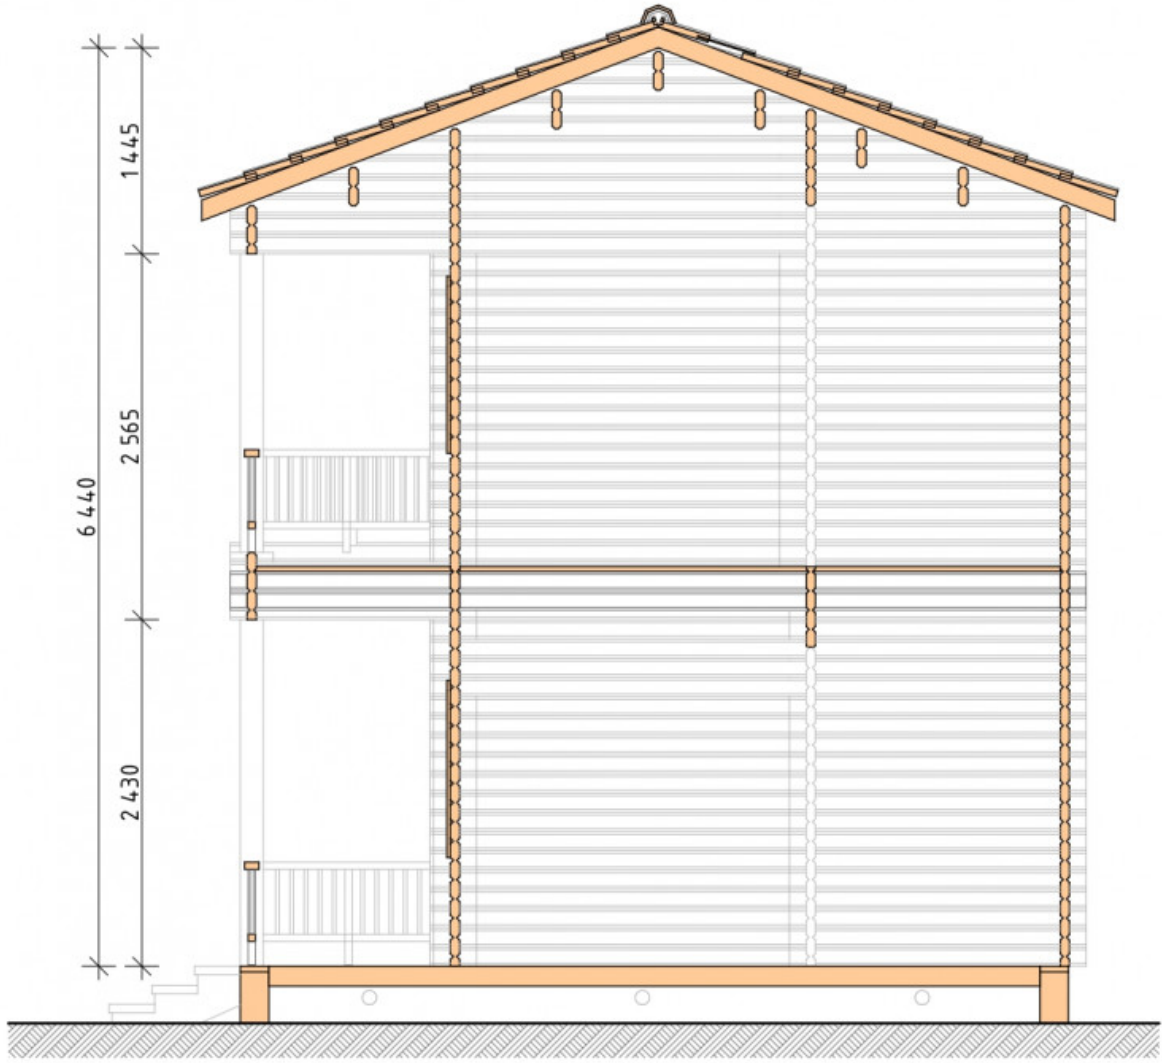

Log Cabin "DG-17"

Project Dimensions

5.9 × 9 / 101.3 m²

Full house set

18,403 €

Timber

45 MM

65 MM
+ 5,376 €

Project planning

House Kit

- Wall kit: 44 × 145mm mini-chamber drying chamber with bowls for the project. The material of the tree is spruce, pine (GOST 8486). Humidity 12-14%. The height of the walls is 2.16 m;
- Logs, lower harness: board 45 × 145 mm chamber drying 10-12%;
- Floors: floorboard 35 mm, Chamber drying;
- Ceiling: imitation of a bar 20 × 135 mm, Chamber drying;
- Wooden windows, glass 4 mm, Single. Treatment with a colorless antiseptic. Hardware;

0.40×0.38 м.4 шт.

0.87×0.78 м.4 шт.

1.34×0.91 м.4 шт.

- Wooden doors;

4 шт.

0.84×1.885 м.
glass.4 шт.

7. Platbands: dry planed board 20 × 100 mm;

8. Roof: shingles.