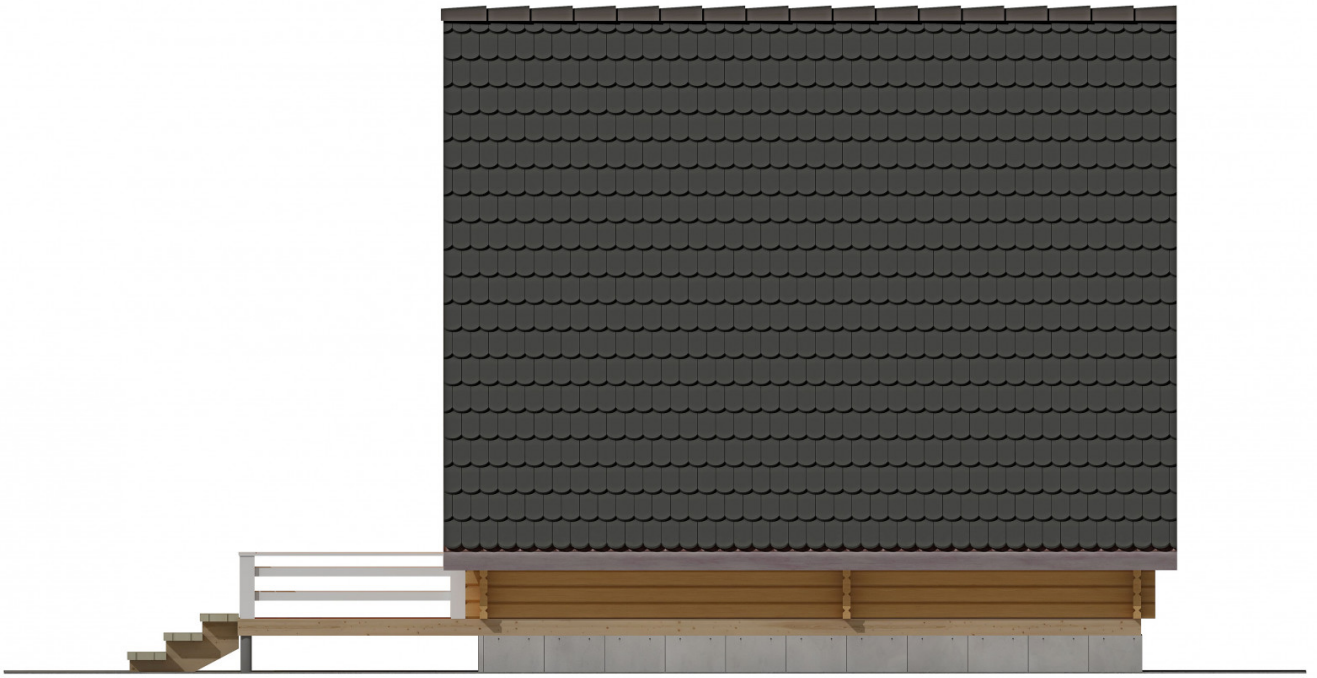

Log Cabin "DG-16"

Project Dimensions

6 × 7.7 / 46.8 m²

Full house set

7,678 €

Timber

45 mm

65 mm
+ 1,994 €

Project planning

House Kit

- Wall kit: 44 × 145mm mini-chamber drying chamber with bowls for the project. The material of the tree is spruce, pine (GOST 8486). Humidity 12-14%. The height of the walls is 2.16 m;
- Logs, lower harness: board 45 × 145 mm chamber drying 10-12%;
- Floors: floorboard 35 mm, Chamber drying;
- Ceiling: imitation of a bar 20 × 135 mm, Chamber drying;
- Wooden windows, glass 4 mm, Single. Treatment with a colorless antiseptic. Hardware;