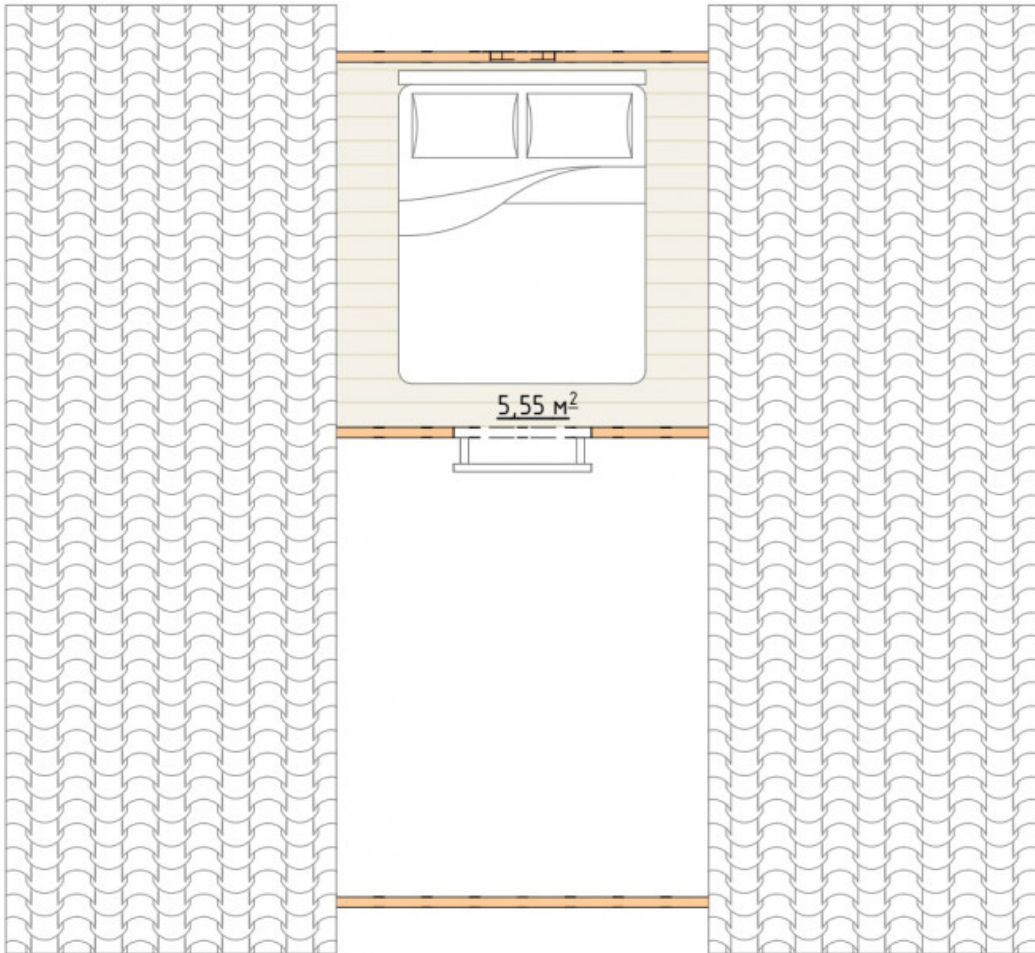

Log Cabin "DG-16"

Project Dimensions

6 × 7.7 / 46.8 m²

Full house set

7,678 €

Timber

45 mm

65 mm
+ 1,994 €

Project planning

House Kit

- Wall kit: 44 × 145mm mini-chamber drying chamber with bowls for the project. The material of the tree is spruce, pine (GOST 8486). Humidity 12-14%. The height of the walls is 2.16 m;
- Logs, lower harness: board 45 × 145 mm chamber drying 10-12%;
- Floors: floorboard 35 mm, Chamber drying;
- Ceiling: imitation of a bar 20 × 135 mm, Chamber drying;
- Wooden windows, glass 4 mm, Single. Treatment with a colorless antiseptic. Hardware;

Window 0.87×1.17 0.40×0.38 м.2 шт.
м.3 шт.

- Wooden doors;

2 шт.

0.84×1.885 м.

glass.1 шт.

7. Platbands: dry planed board 20 × 100 mm;

8. Roof: shingles.

9. Skirting board 35 mm.