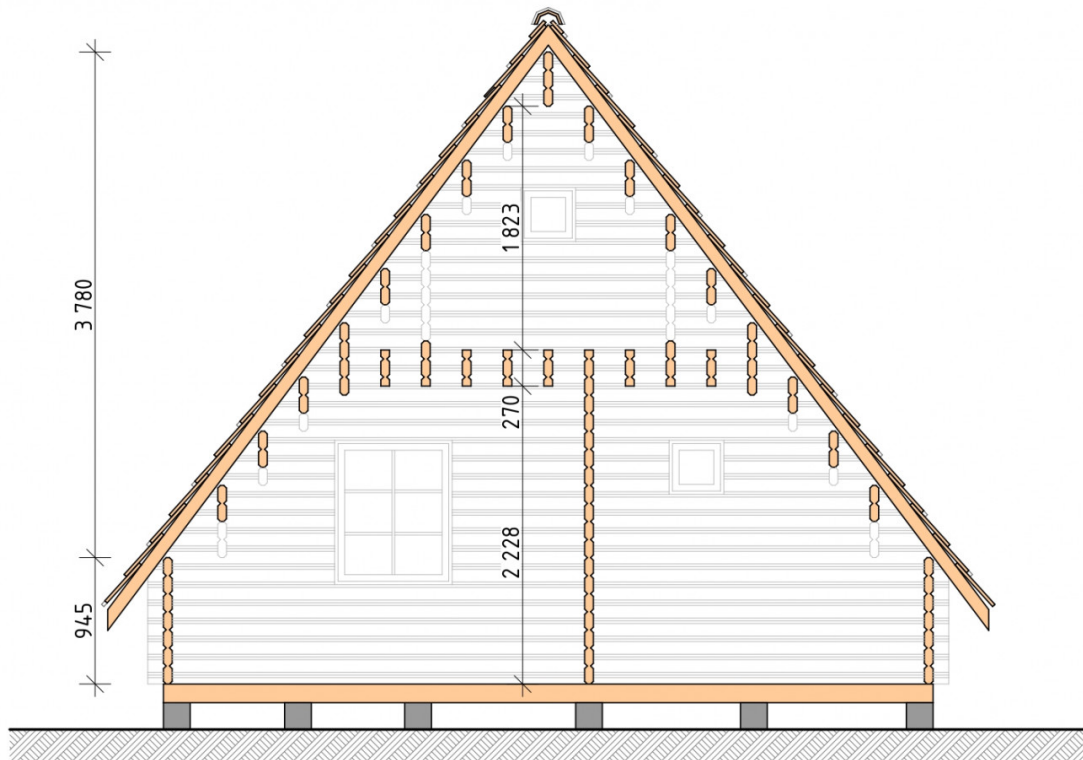

Log Cabin "DG-16"

Project Dimensions

6 × 7.7 / 46.8 m²

Full house set

7,678 €

Timber

45 mm

65 mm
+ 1,994 €

Project planning

House Kit

- Wall kit: 44 × 145mm mini-chamber drying chamber with bowls for the project. The material of the tree is spruce, pine (GOST 8486). Humidity 12-14%. The height of the walls is 2.16 m;
- Logs, lower harness: board 45 × 145 mm chamber drying 10-12%;
- Floors: floorboard 35 mm, Chamber drying;
- Ceiling: imitation of a bar 20 × 135 mm, Chamber drying;
- Wooden windows, glass 4 mm, Single. Treatment with a colorless antiseptic. Hardware;

Window 0.87×1.17 0.40×0.38 м.2 шт.
м.3 шт.

- Wooden doors;

2 шт.

0.84×1.885 м.

glass.1 шт.

7. Platbands: dry planed board 20 × 100 mm;

8. Roof: shingles.

9. Skirting board 35 mm.