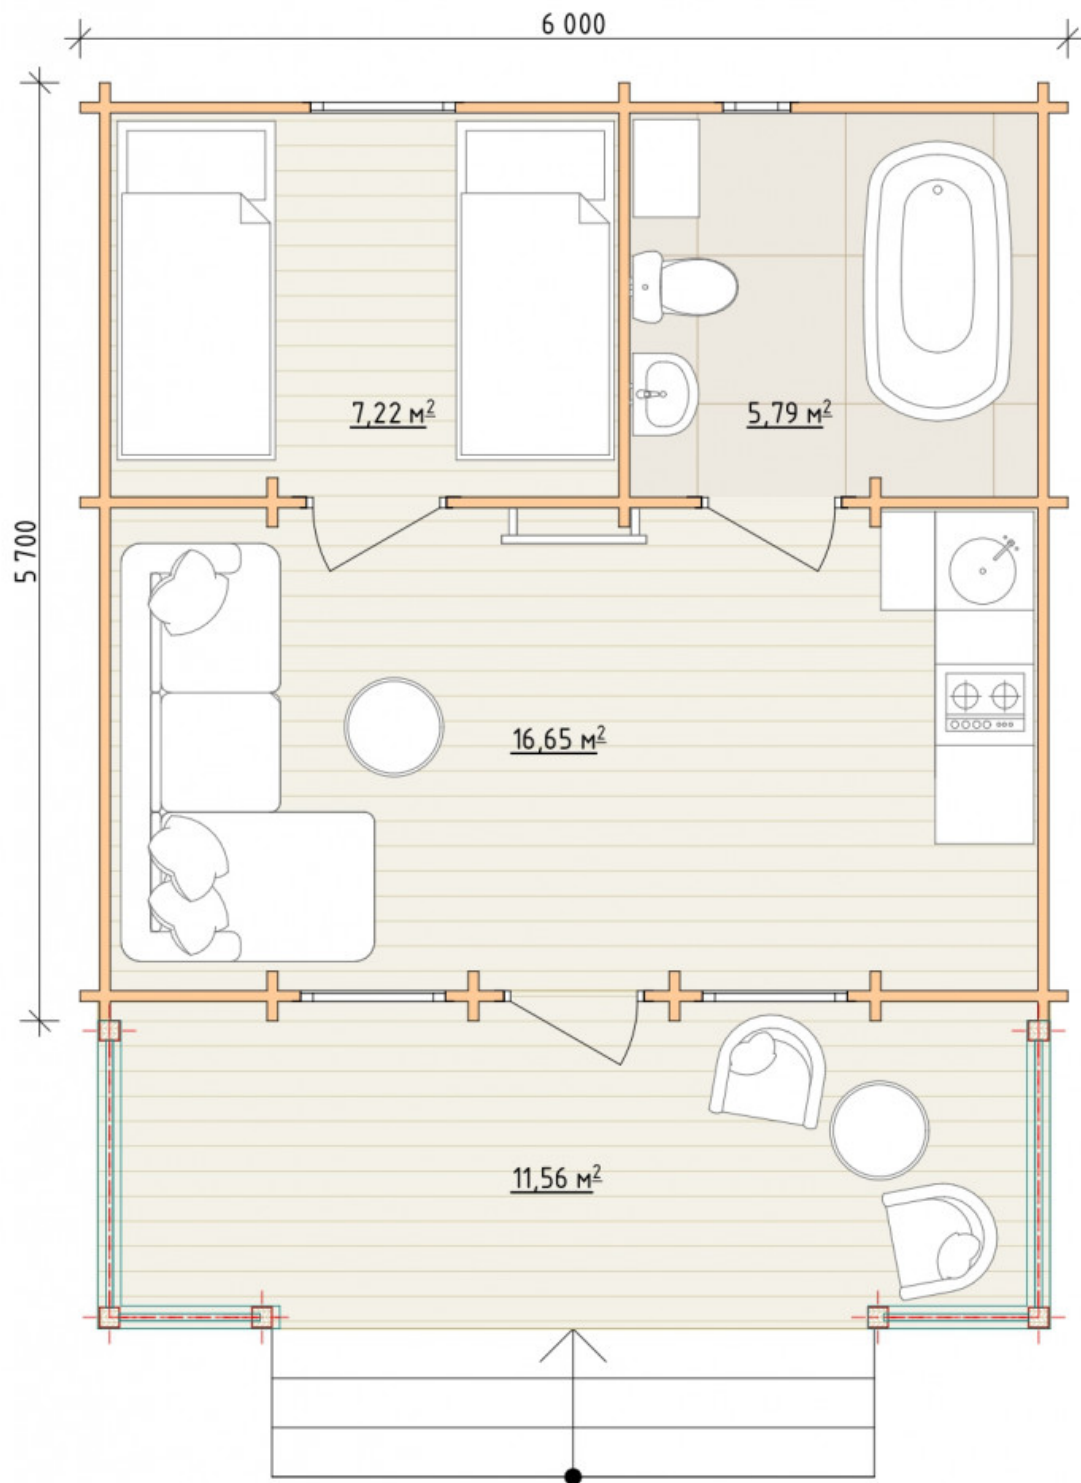

Log Cabin "DG-16"

Project Dimensions

6 × 7.7 / 46.8 m²

Full house set

7,678 €

Timber

45 mm

65 mm
+ 1,994 €

Project planning

House Kit

- Wall kit: 44 × 145mm mini-chamber drying chamber with bowls for the project. The material of the tree is spruce, pine (GOST 8486). Humidity 12-14%. The height of the walls is 2.16 m;
- Logs, lower harness: board 45 × 145 mm chamber drying 10-12%;
- Floors: floorboard 35 mm, Chamber drying;
- Ceiling: imitation of a bar 20 × 135 mm, Chamber drying;
- Wooden windows, glass 4 mm, Single. Treatment with a colorless antiseptic. Hardware;

Window 0.87×1.17 0.40×0.38 м.2 шт.
м.3 шт.

- Wooden doors;

2 шт.

0.84×1.885 м.

glass.1 шт.

7. Platbands: dry planed board 20 × 100 mm;

8. Roof: shingles.

9. Skirting board 35 mm.