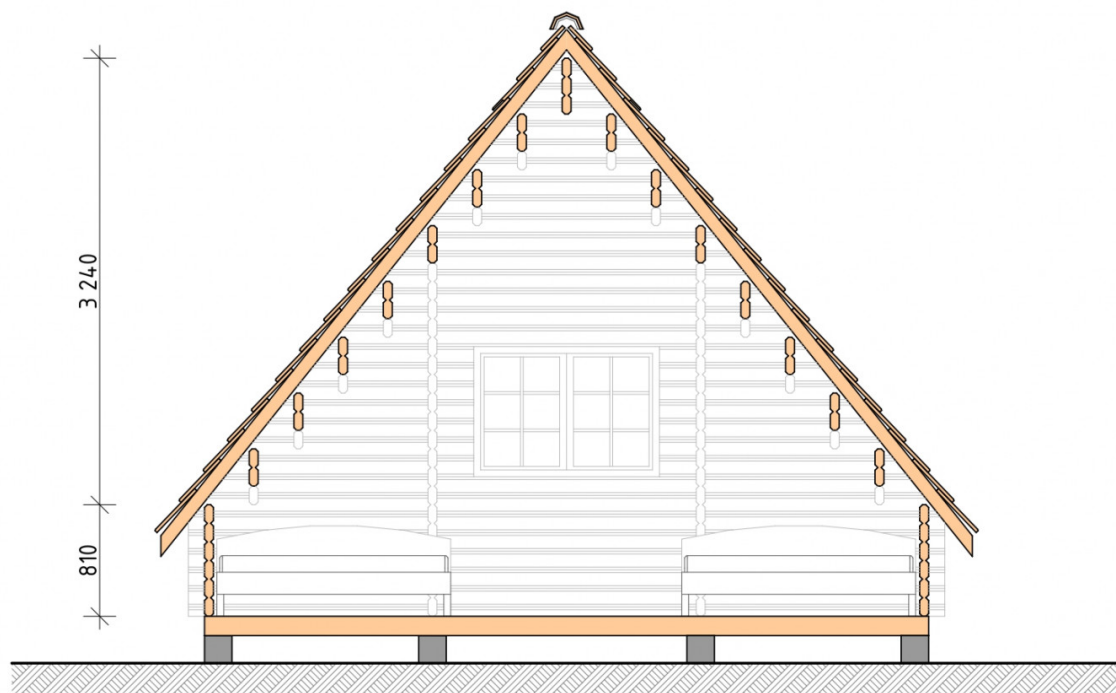

Log Cabin "DG-15"

Project Dimensions

5.5 × 10 / 49.2 m²

Full house set

7,738 €

Timber

45 MM

65 MM
+ 2,216 €

Project planning

House Kit

- Wall kit: 44 × 145mm mini-chamber drying chamber with bowls for the project. The material of the tree is spruce, pine (GOST 8486). Humidity 12-14%. The height of the walls is 2.16 m;
- Logs, lower harness: board 45 × 145 mm chamber drying 10-12%;
- Floors: floorboard 35 mm, Chamber drying;
- Ceiling: imitation of a bar 20 × 135 mm, Chamber drying;
- Wooden windows, glass 4 mm, Single. Treatment with a colorless antiseptic. Hardware;

0.42×1.885 м.1 шт.

0.87×0.78 м.2 шт.

1.34×0.91 м.2 шт.

- Wooden doors;

2 шт.

0.84×1.885 м.

glass.1 шт.

7. Platbands: dry planed board 20 × 100 mm;