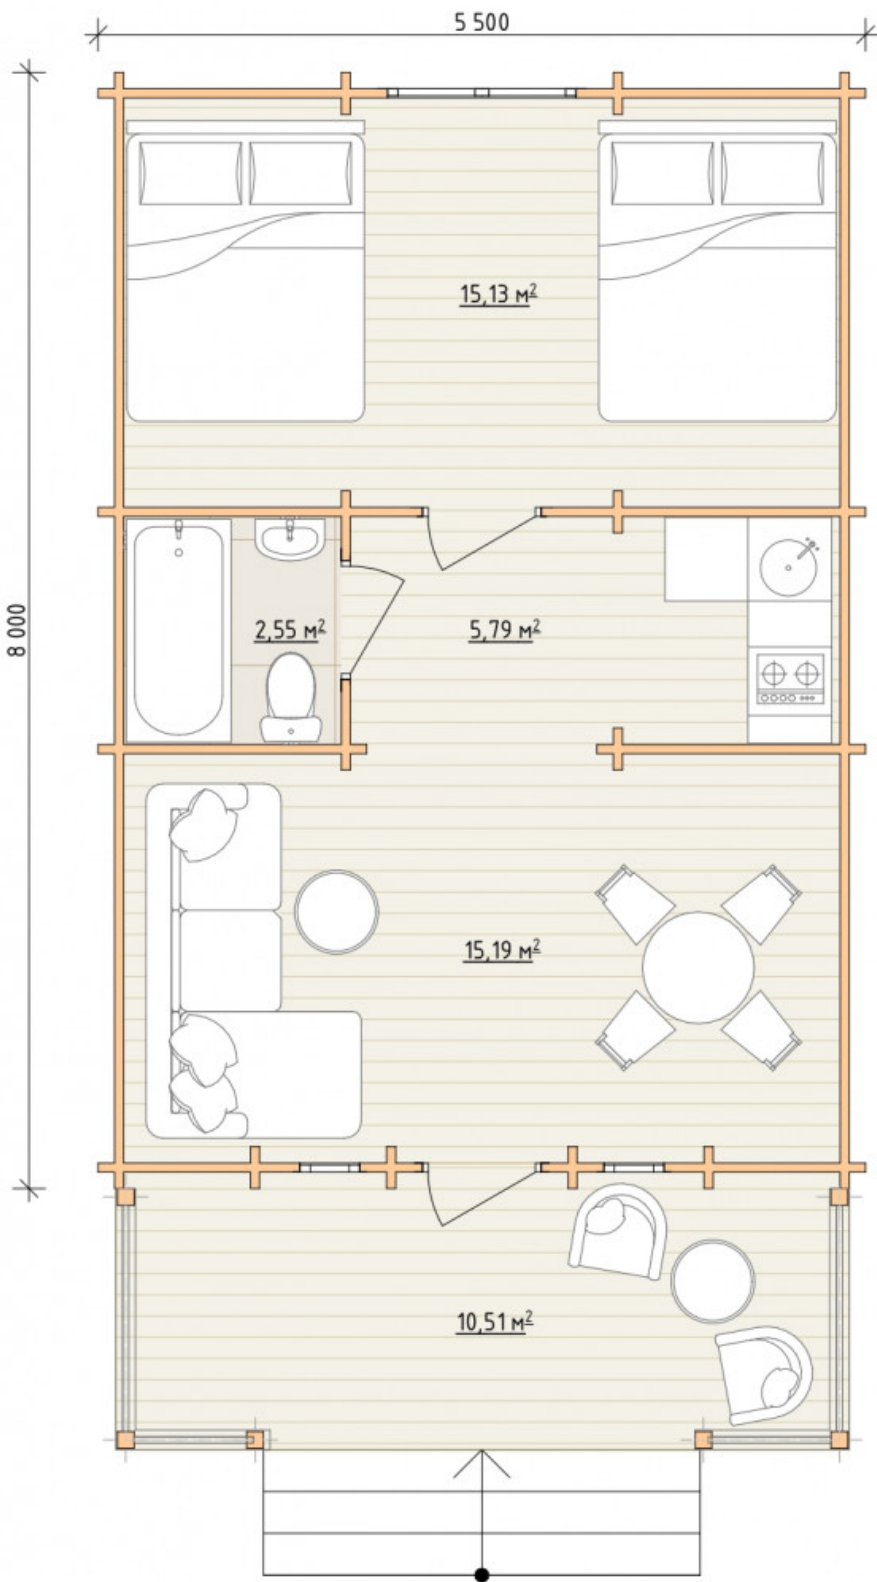

Log Cabin "DG-15"

Project Dimensions

5.5 × 10 / 49.2 m²

Full house set

7,738 €

Timber

45 MM

65 MM
+ 2,216 €

Project planning

House Kit

- Wall kit: 44 × 145mm mini-chamber drying chamber with bowls for the project. The material of the tree is spruce, pine (GOST 8486). Humidity 12-14%. The height of the walls is 2.16 m;
- Logs, lower harness: board 45 × 145 mm chamber drying 10-12%;
- Floors: floorboard 35 mm, Chamber drying;
- Ceiling: imitation of a bar 20 × 135 mm, Chamber drying;
- Wooden windows, glass 4 mm, Single. Treatment with a colorless antiseptic. Hardware;

0.42×1.885 м.1 шт.

0.87×0.78 м.2 шт.

1.34×0.91 м.2 шт.

- Wooden doors;

2 шт.

0.84×1.885 м.

glass.1 шт.

7. Platbands: dry planed board 20 × 100 mm;