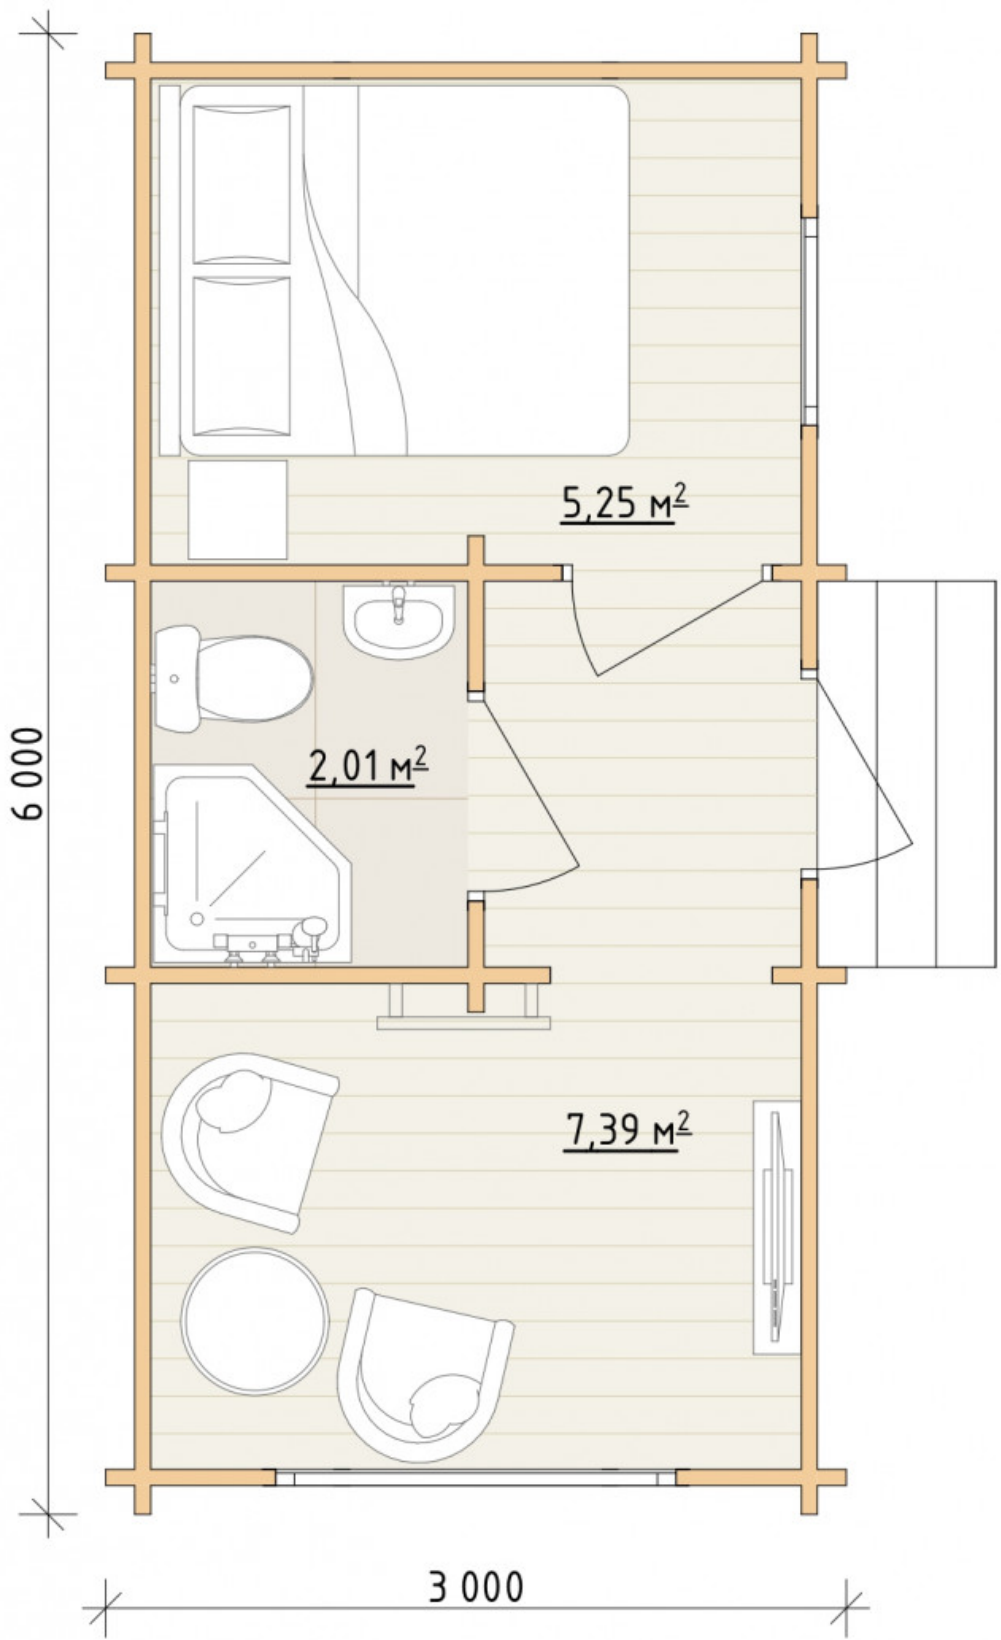

## Log Cabin "DG-14"

Project Dimensions

3 × 6 / 21.1 m<sup>2</sup>

Full house set

**5,458 €**

### Timber

45 mm

65 mm  
+ 1,458 €

## House Kit

- Wall kit: 44 × 145mm mini-chamber drying chamber with bowls for the project. The material of the tree is spruce, pine (GOST 8486). Humidity 12-14%. The height of the walls is 2.16 m;
- Logs, lower harness: board 45 × 145 mm chamber drying 10-12%;
- Floors: floorboard 35 mm, Chamber drying;
- Ceiling: imitation of a bar 20 × 135 mm, Chamber drying;
- Wooden windows, glass 4 mm, Single. Treatment with a colorless antiseptic. Hardware;

Window 0.84×1.885  
м.1 шт.

Window 1.62×1.885  
м.1 шт.

0.40×0.38 м.1 шт.

- Wooden doors;

2 шт.

Door 0.84×1.885 м.

Лев.-Прав.1 шт.

7. Platsbands: dry planed board 20 × 100 mm;