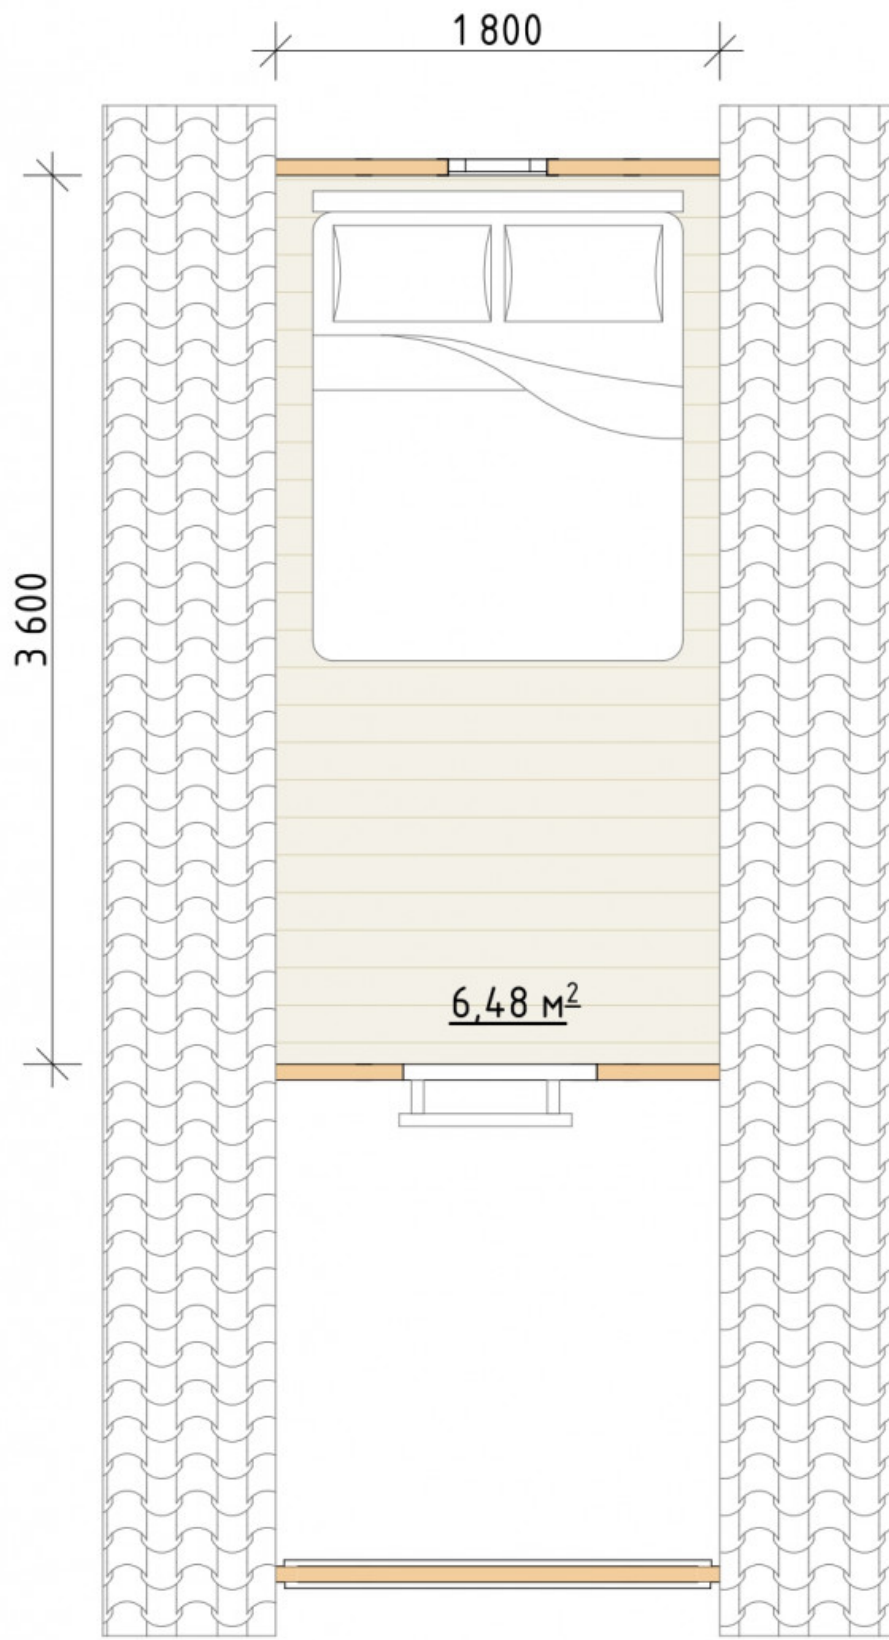

## Log Cabin "DG-14"

Project Dimensions

3 × 6 / 21.1 m<sup>2</sup>

Full house set

**5,458 €**

### Timber

45 mm

65 mm  
+ 1,458 €

## House Kit

- Wall kit: 44 × 145mm mini-chamber drying chamber with bowls for the project. The material of the tree is spruce, pine (GOST 8486). Humidity 12-14%. The height of the walls is 2.16 m;
- Logs, lower harness: board 45 × 145 mm chamber drying 10-12%;
- Floors: floorboard 35 mm, Chamber drying;
- Ceiling: imitation of a bar 20 × 135 mm, Chamber drying;
- Wooden windows, glass 4 mm, Single. Treatment with a colorless antiseptic. Hardware;

Window 0.84×1.885  
м.1 шт.

Window 1.62×1.885  
м.1 шт.

0.40×0.38 м.1 шт.

- Wooden doors;

2 шт.

Door 0.84×1.885 м.

Лев.-Прав.1 шт.

7. Platsbands: dry planed board 20 × 100 mm;