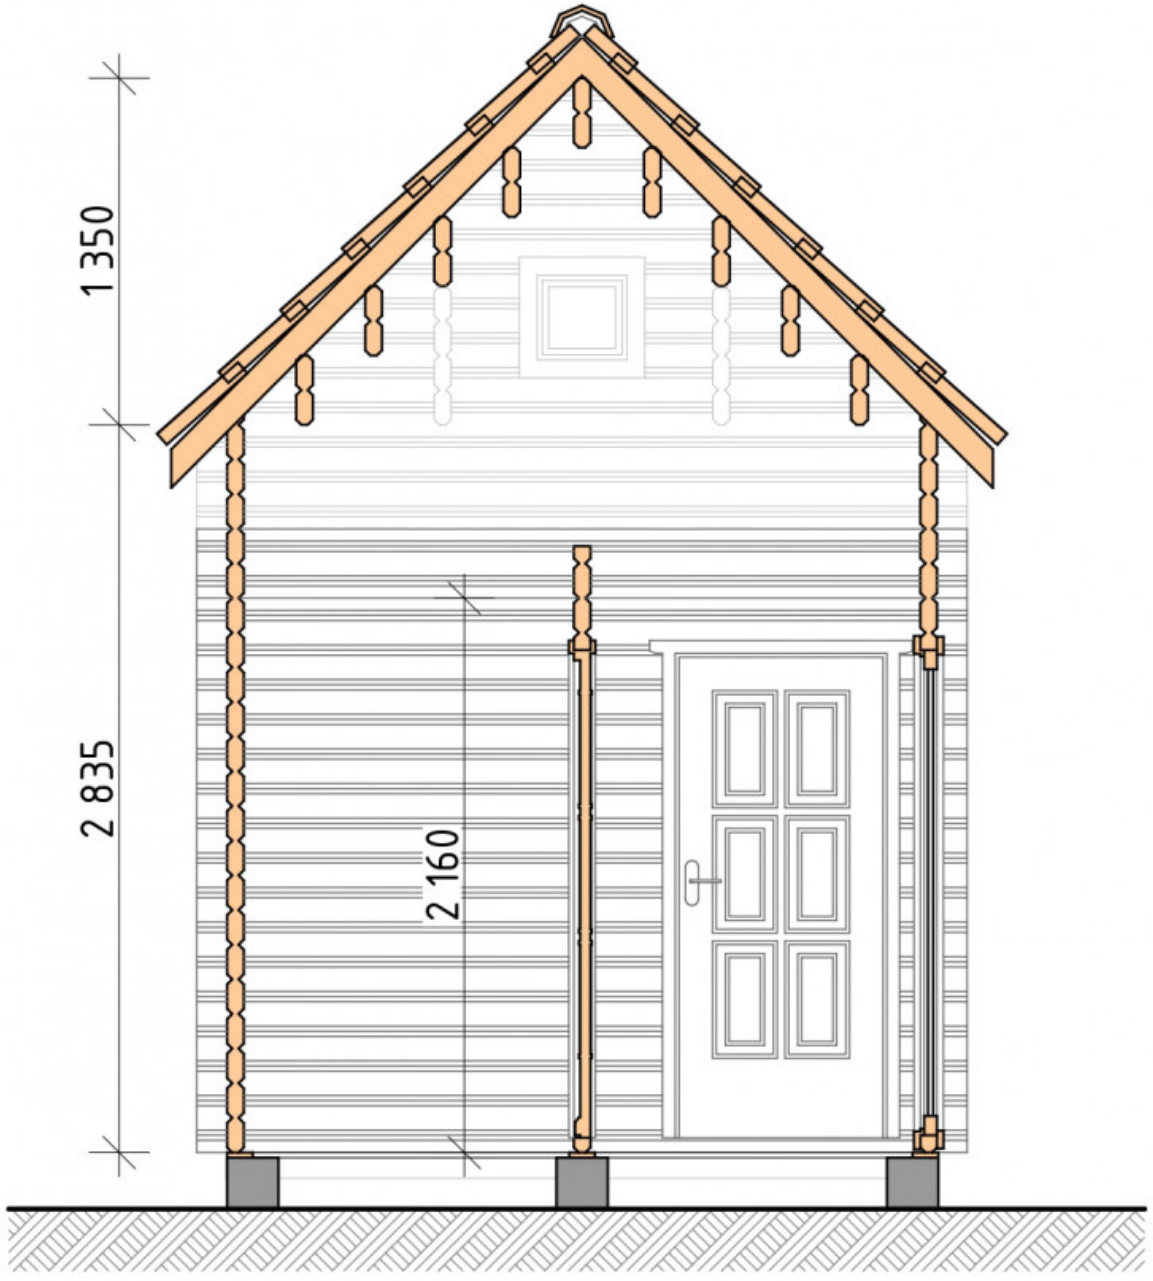

## Log Cabin "DG-14"

Project Dimensions

3 × 6 / 21.1 m<sup>2</sup>

Full house set

**5,458 €**

### Timber

45 mm

65 mm  
+ 1,458 €

## House Kit

- Wall kit: 44 × 145mm mini-chamber drying chamber with bowls for the project. The material of the tree is spruce, pine (GOST 8486). Humidity 12-14%. The height of the walls is 2.16 m;
- Logs, lower harness: board 45 × 145 mm chamber drying 10-12%;
- Floors: floorboard 35 mm, Chamber drying;
- Ceiling: imitation of a bar 20 × 135 mm, Chamber drying;
- Wooden windows, glass 4 mm, Single. Treatment with a colorless antiseptic. Hardware;