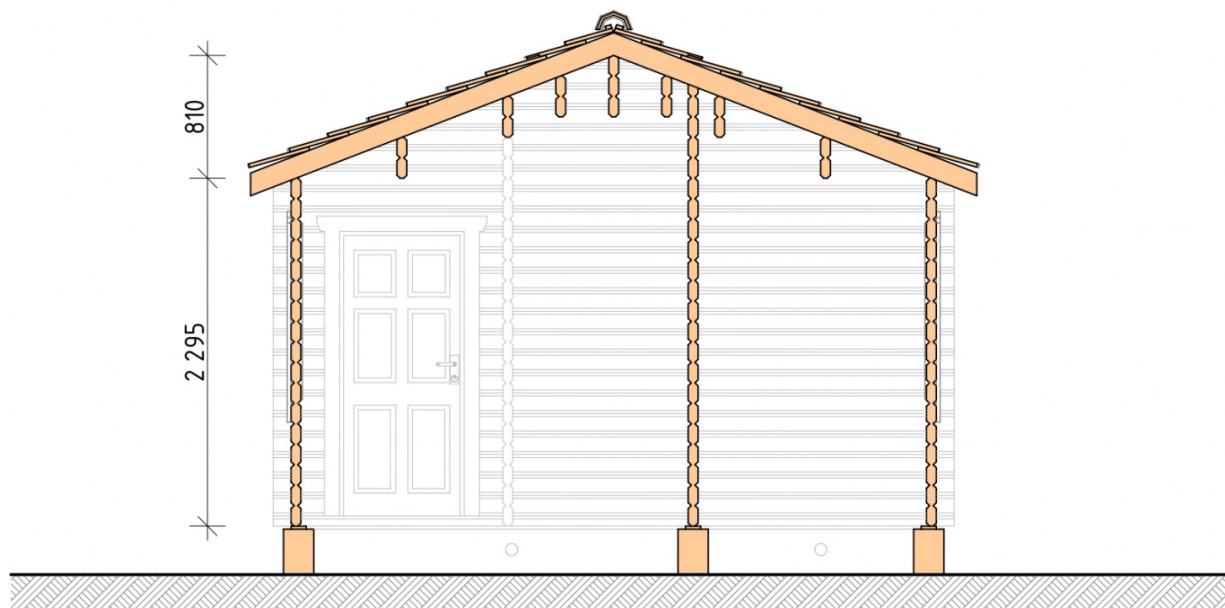

## Log Cabin "DG-13"

Project Dimensions

4.5 × 8.3 / 32.6 m<sup>2</sup>

Full house set

**6,996 €**

## Project planning

## House Kit

- Wall kit: 44 × 145mm mini-chamber drying chamber with bowls for the project. The material of the tree is spruce, pine (GOST 8486). Humidity 12-14%. The height of the walls is 2.16 m;
- Logs, lower harness: board 45 × 145 mm chamber drying 10-12%;
- Floors: floorboard 35 mm, Chamber drying;
- Ceiling: imitation of a bar 20 × 135 mm, Chamber drying;
- Wooden windows, glass 4 mm, Single. Treatment with a colorless antiseptic. Hardware;

Window 0.87×1.17  
м.2 шт.

Window 1.34×1.17  
м.2 шт.

0.40×0.38 м.1 шт.

0.42×1.885 м.1 шт.

- Wooden doors;

1 шт.

0.84×1.885 м.

glass.1 шт.