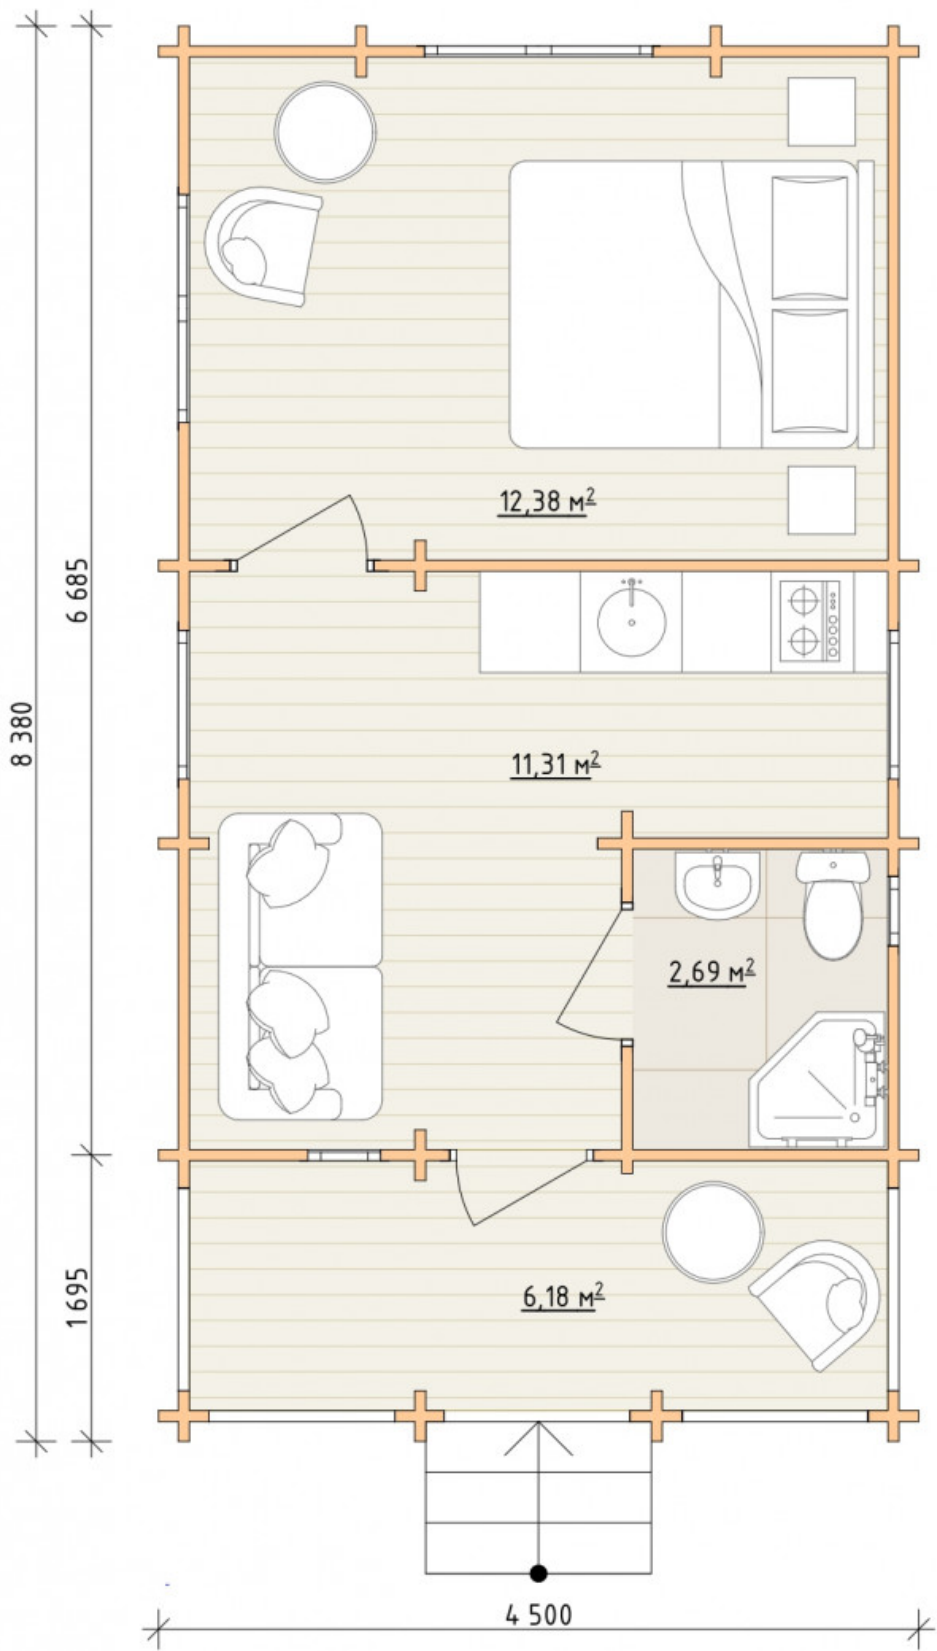

## Log Cabin "DG-13"

Project Dimensions

4.5 × 8.3 / 32.6 m<sup>2</sup>

Full house set

**6,996 €**

### Timber

45 MM

65 MM  
+ 1,895 €

## House Kit

- Wall kit: 44 × 145mm mini-chamber drying chamber with bowls for the project. The material of the tree is spruce, pine (GOST 8486). Humidity 12-14%. The height of the walls is 2.16 m;
- Logs, lower harness: board 45 × 145 mm chamber drying 10-12%;
- Floors: floorboard 35 mm, Chamber drying;
- Ceiling: imitation of a bar 20 × 135 mm, Chamber drying;
- Wooden windows, glass 4 mm, Single. Treatment with a colorless antiseptic. Hardware;

Window 0.87×1.17  
м.2 шт.

Window 1.34×1.17  
м.2 шт.

0.40×0.38 м.1 шт.

0.42×1.885 м.1 шт.

- Wooden doors;

1 шт.

0.84×1.885 м.

glass.1 шт.