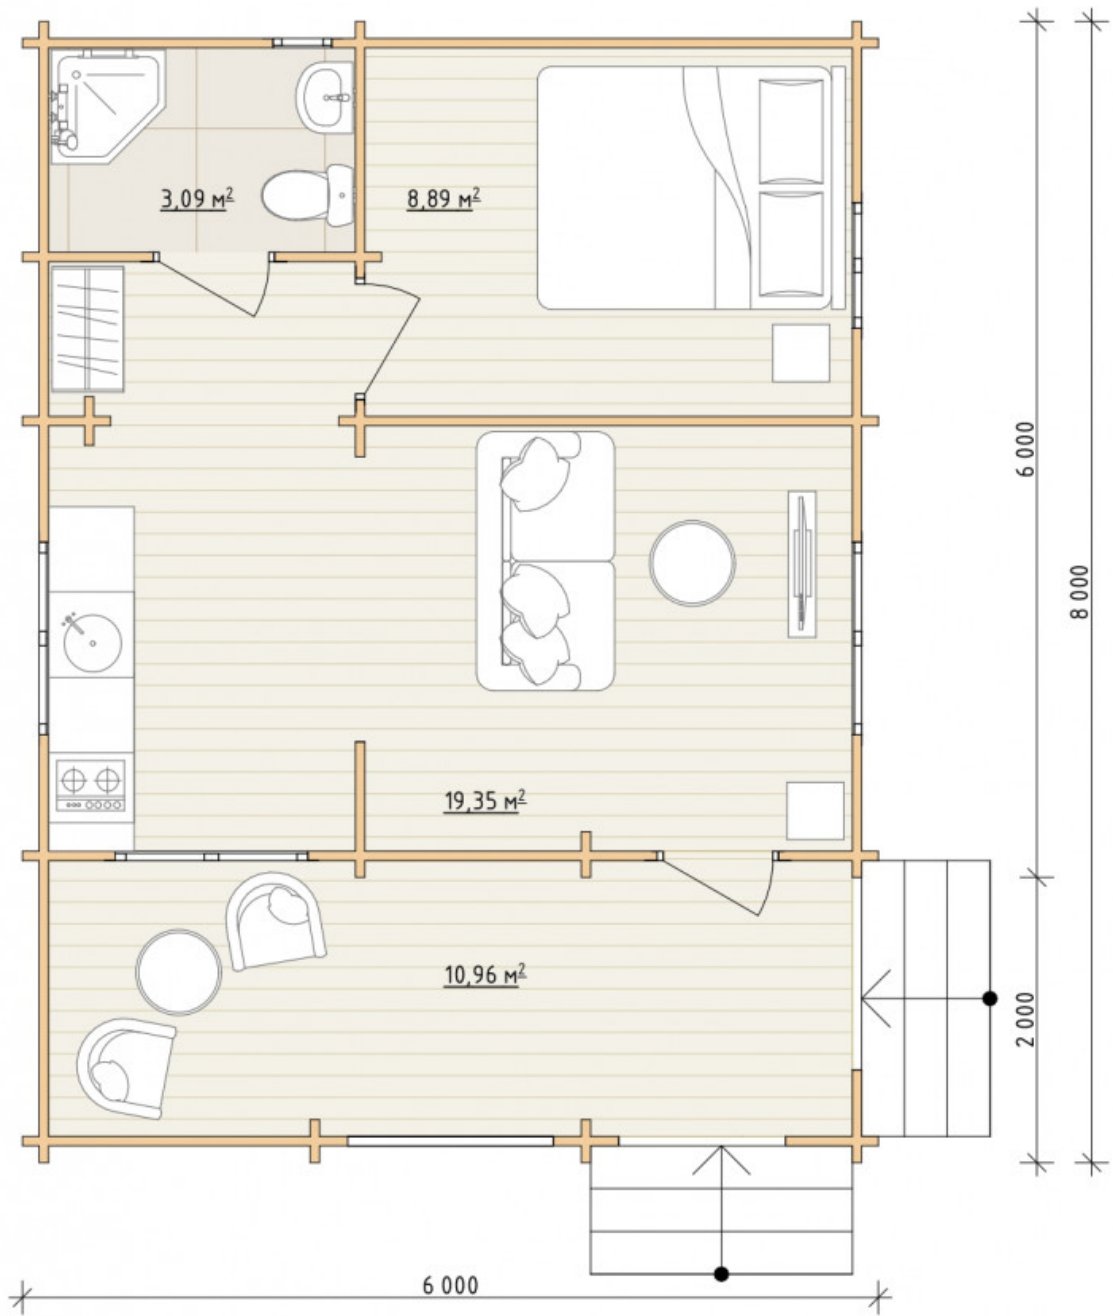

Log Cabin "DG-12"

Project Dimensions

6 × 8 / 42.3 m²

Full house set

8,703 €

Timber

45 MM

65 MM
+ 2,557 €

Project planning

House Kit

- Wall kit: 44 × 145mm mini-chamber drying chamber with bowls for the project. The material of the tree is spruce, pine (GOST 8486). Humidity 12-14%. The height of the walls is 2.16 m;
- Logs, lower harness: board 45 × 145 mm chamber drying 10-12%;
- Floors: floorboard 35 mm, Chamber drying;
- Ceiling: imitation of a bar 20 × 135 mm, Chamber drying;
- Wooden windows, glass 4 mm, Single. Treatment with a colorless antiseptic. Hardware;

0.40×0.38 м.1 шт.

0.87×0.78 м.1 шт.

1.34×0.91 м.3 шт.

- Wooden doors;

2 шт.

0.84×1.885 м.

glass.1 шт.

7. Platbands: dry planed board 20 × 100 mm;