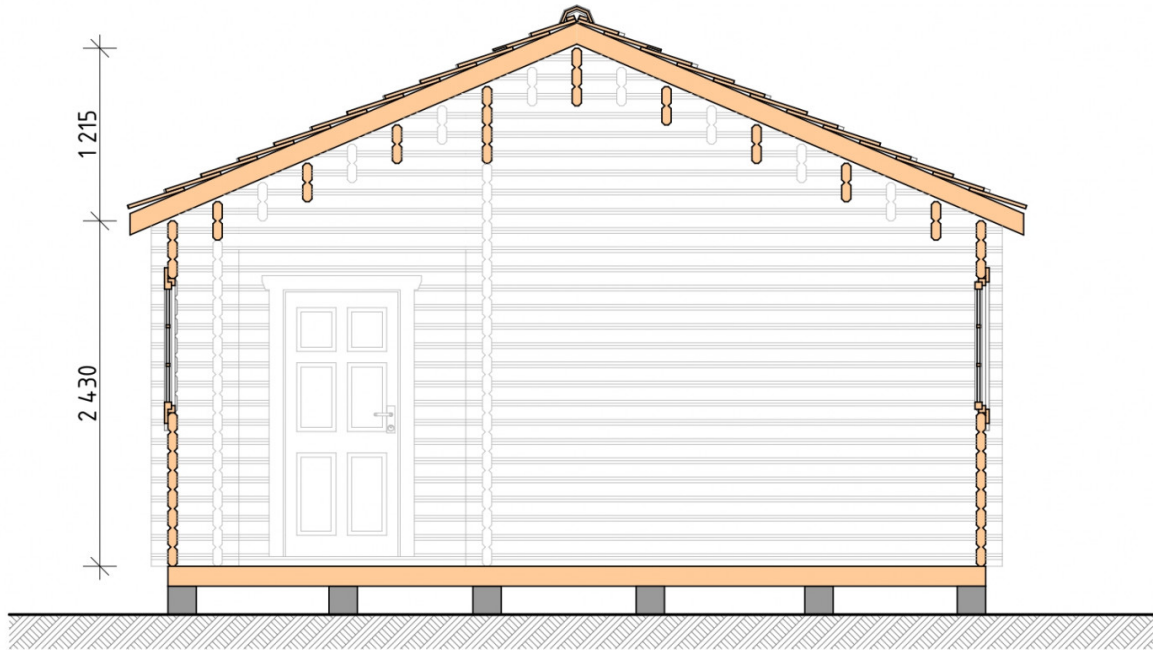

Log Cabin "DG-12"

Project Dimensions

6 × 8 / 42.3 m²

Full house set

8,703 €

Timber

45 MM

65 MM
+ 2,557 €

Project planning

House Kit

- Wall kit: 44 × 145mm mini-chamber drying chamber with bowls for the project. The material of the tree is spruce, pine (GOST 8486). Humidity 12-14%. The height of the walls is 2.16 m;
- Logs, lower harness: board 45 × 145 mm chamber drying 10-12%;
- Floors: floorboard 35 mm, Chamber drying;
- Ceiling: imitation of a bar 20 × 135 mm, Chamber drying;
- Wooden windows, glass 4 mm, Single. Treatment with a colorless antiseptic. Hardware;

0.40×0.38 м.1 шт.

0.87×0.78 м.1 шт.

1.34×0.91 м.3 шт.

- Wooden doors;

2 шт.

0.84×1.885 м.

glass.1 шт.

7. Platbands: dry planed board 20 × 100 mm;