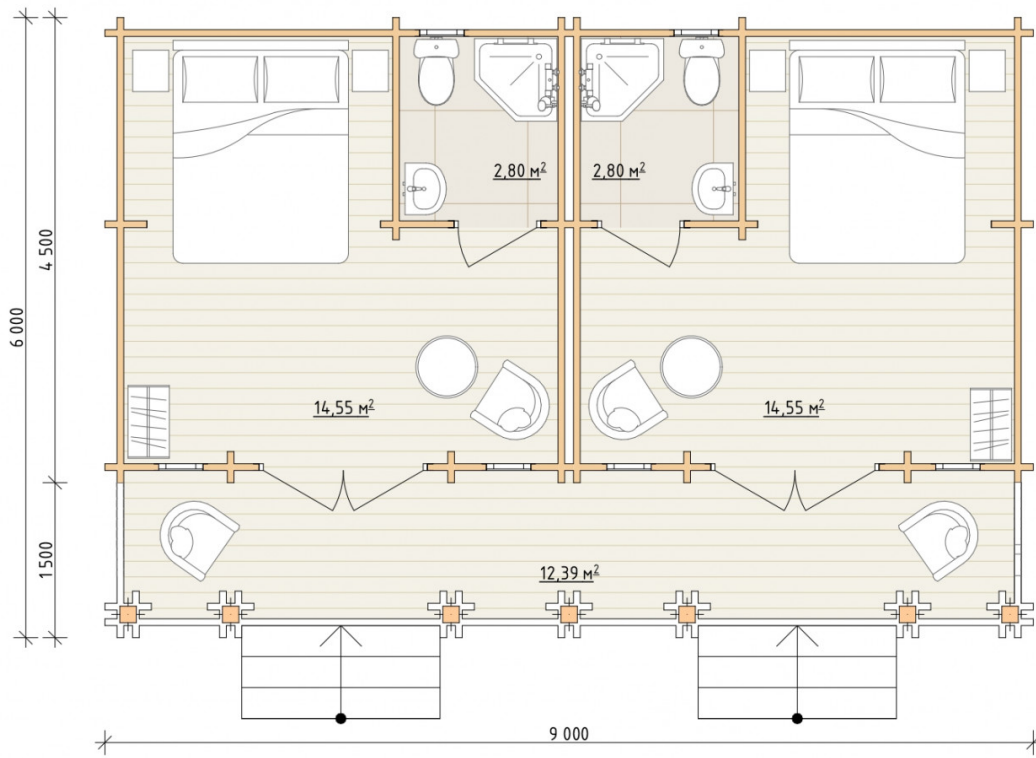

Log Cabin "DG-11"

Project Dimensions

6 × 9 / 47 m²

Full house set

10,751 €

Timber

45 MM

65 MM
+ 3,211 €

Project planning

House Kit

- Wall kit: 44 × 145mm mini-chamber drying chamber with bowls for the project. The material of the tree is spruce, pine (GOST 8486). Humidity 12-14%. The height of the walls is 2.16 m;

- Logs, lower harness: board 45 × 145 mm chamber drying 10-12%;
- Floors: floorboard 35 mm, Chamber drying;
- Ceiling: imitation of a bar 20 × 135 mm, Chamber drying;
- Wooden windows, glass 4 mm, Single. Treatment with a colorless antiseptic. Hardware;

0.40×0.38 м.2 шт.

0.42×1.885 м.4 шт.

- Wooden doors;

2 шт.

1.62×1.885 м.2 шт.

7. Platbands: dry planed board 20 × 100 mm;

8. Roof: shingles.

9. Skirting board 35 mm.