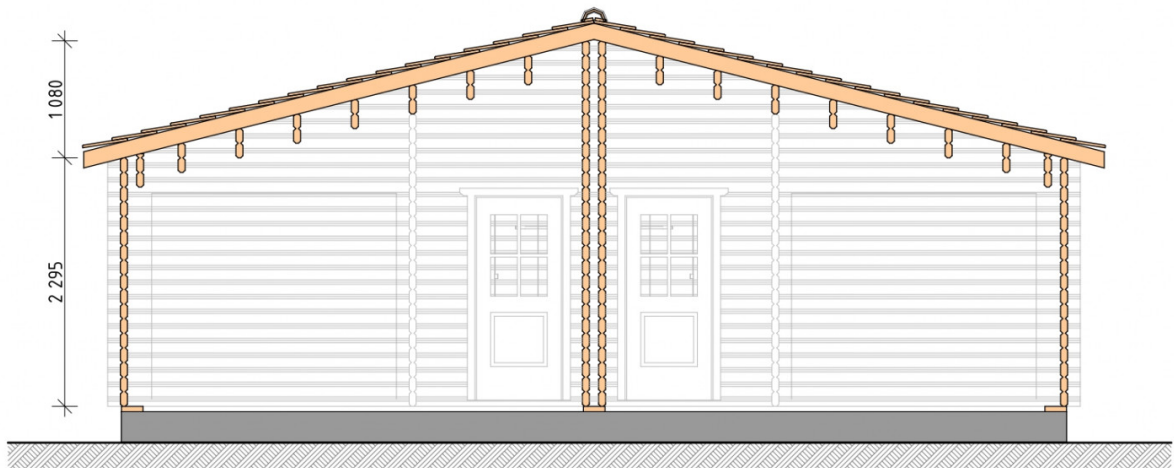

Log Cabin "DG-11"

Project Dimensions

6 × 9 / 47 m²

Full house set

10,751 €

Timber

45 MM

65 MM
+ 3,211 €

Project planning

House Kit

- Wall kit: 44 × 145mm mini-chamber drying chamber with bowls for the project. The material of the tree is spruce, pine (GOST 8486). Humidity 12-14%. The height of the walls is 2.16 m;

- Logs, lower harness: board 45 × 145 mm chamber drying 10-12%;
- Floors: floorboard 35 mm, Chamber drying;
- Ceiling: imitation of a bar 20 × 135 mm, Chamber drying;
- Wooden windows, glass 4 mm, Single. Treatment with a colorless antiseptic. Hardware;

0.40×0.38 м.2 шт.

0.42×1.885 м.4 шт.

- Wooden doors;

2 шт.

1.62×1.885 м.2 шт.

7. Platbands: dry planed board 20 × 100 mm;

8. Roof: shingles.

9. Skirting board 35 mm.