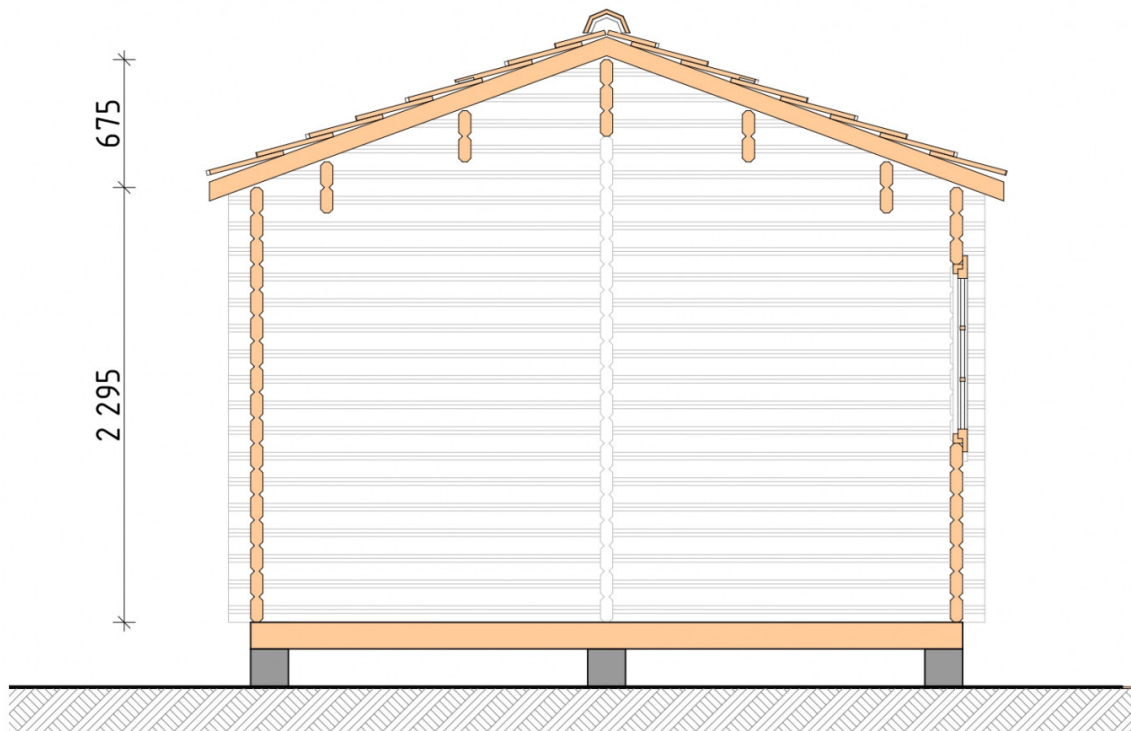

Log Cabin "DG-10"

Project Dimensions

4 × 6.8 / 23 m²

Full house set

6,447 €

Timber

45 MM

65 MM
+ 1,416 €

Project planning

House Kit

- Wall kit: 44 × 145mm mini-chamber drying chamber with bowls for the project. The material of the tree is spruce, pine (GOST 8486). Humidity 12-14%. The height of the walls is 2.16 m;
- Logs, lower harness: board 45 × 145 mm chamber drying 10-12%;
- Floors: floorboard 35 mm, Chamber drying;
- Ceiling: imitation of a bar 20 × 135 mm, Chamber drying;
- Wooden windows, glass 4 mm, Single. Treatment with a colorless antiseptic. Hardware;

0.40×0.38 м.1 шт.

0.42×1.885 м.1 шт.

1.34×0.91 м.3 шт.

- Wooden doors;

10 шт.

0.84×1.885 м.
glass.1 шт.

7. Platbands: dry planed board 20 × 100 mm;

8. Roof: shingles.