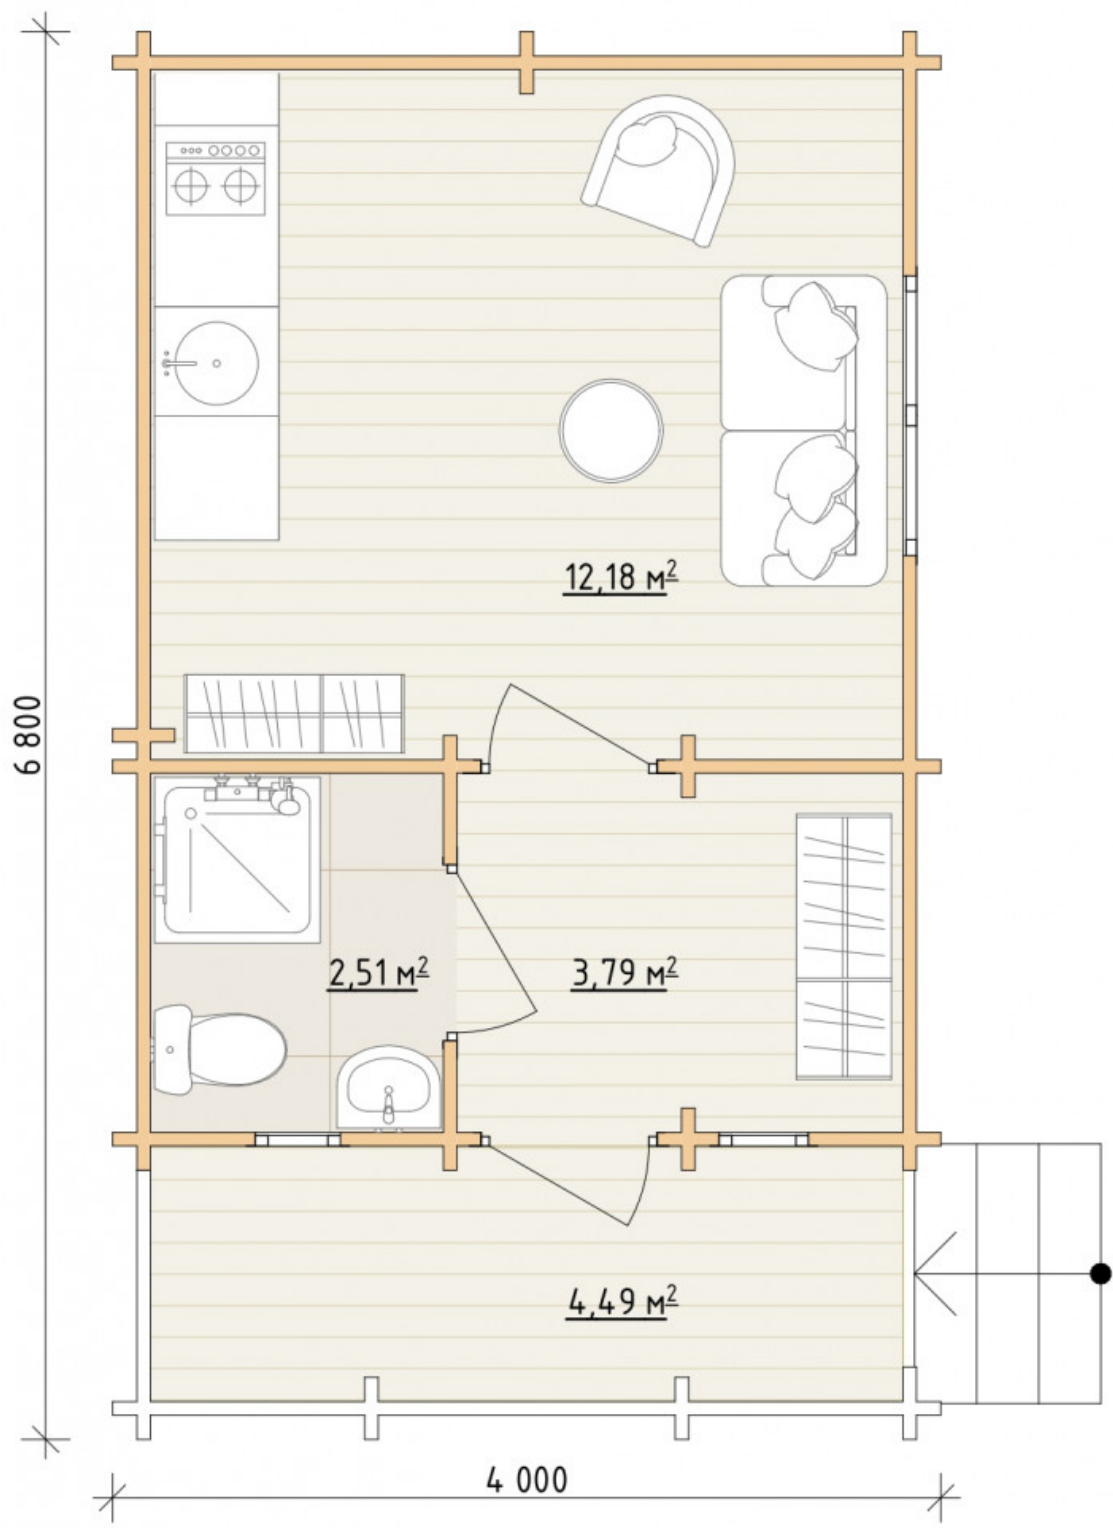

Log Cabin "DG-10"

Project Dimensions

4 × 6.8 / 23 m²

Full house set

6,447 €

Timber

45 MM

65 MM
+ 1,416 €

Project planning

House Kit

- Wall kit: 44 × 145mm mini-chamber drying chamber with bowls for the project. The material of the tree is spruce, pine (GOST 8486). Humidity 12-14%. The height of the walls is 2.16 m;
- Logs, lower harness: board 45 × 145 mm chamber drying 10-12%;
- Floors: floorboard 35 mm, Chamber drying;
- Ceiling: imitation of a bar 20 × 135 mm, Chamber drying;
- Wooden windows, glass 4 mm, Single. Treatment with a colorless antiseptic. Hardware;

0.40×0.38 м.1 шт.

0.42×1.885 м.1 шт.

1.34×0.91 м.3 шт.

- Wooden doors;

10 шт.

0.84×1.885 м.
glass.1 шт.

7. Platbands: dry planed board 20 × 100 mm;

8. Roof: shingles.