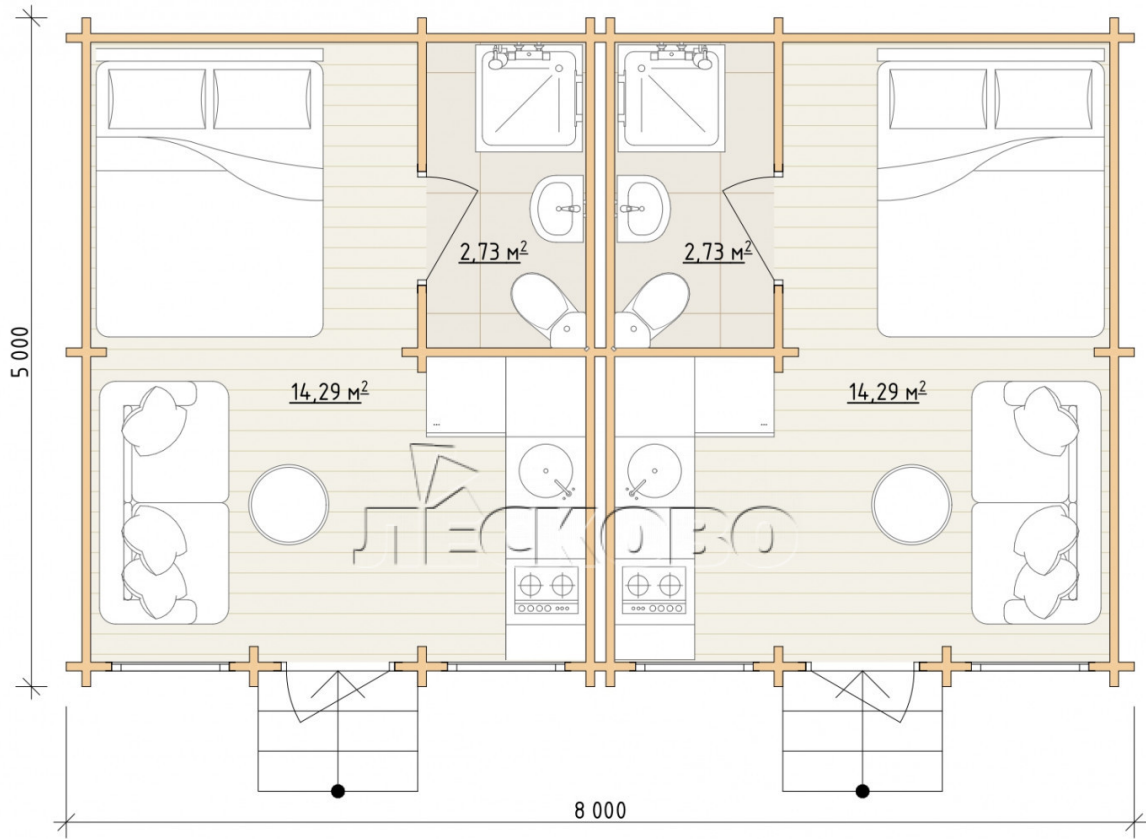

Log Cabin "DG-01"

Project Dimensions

5 × 8 / 34 m²

Full house set

8,875 €

Timber

45 MM

65 MM
+ 2,802 €

Project planning

House Kit

- Wall kit: 44 × 145mm mini-chamber drying chamber with bowls for the project. The material of the tree is spruce, pine (GOST 8486). Humidity 12-14%. The height of the walls is 2.16 m;
- Logs, lower harness: board 45 × 145 mm chamber drying 12-16%;
- Floors: floorboard 35 mm, Chamber drying;
- Ceiling: imitation of a bar 20 × 135 mm, Chamber drying;
- Wooden windows, glass 4 mm, Single. Treatment with a colorless antiseptic. Hardware;

Window 0.87×1.17
м.4 шт.

- Wooden doors;

2 шт.

0.84×1.885 м.
glass.2 шт.

7. Platbands: dry planed board 20 × 100 mm;

8. Roof: shingles.

9. Skirting board 35 mm.

+7 (4942) 499-770