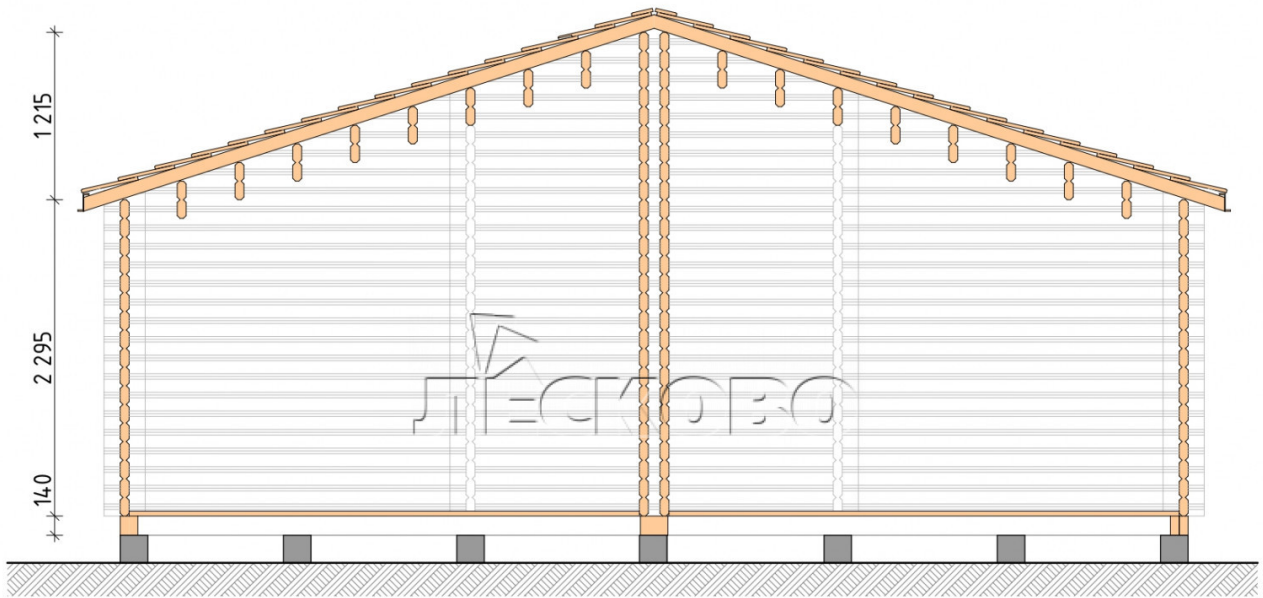

Log Cabin "DG-01"

Project Dimensions

5 × 8 / 34 m²

Full house set

8,875 €

Timber

45 MM

65 MM
+ 2,802 €

Project planning

House Kit

- Wall kit: 44 × 145mm mini-chamber drying chamber with bowls for the project. The material of the tree is spruce, pine (GOST 8486). Humidity 12-14%. The height of the walls is 2.16 m;
- Logs, lower harness: board 45 × 145 mm chamber drying 12-16%;
- Floors: floorboard 35 mm, Chamber drying;
- Ceiling: imitation of a bar 20 × 135 mm, Chamber drying;
- Wooden windows, glass 4 mm, Single. Treatment with a colorless antiseptic. Hardware;

Window 0.87×1.17
м.4 шт.

- Wooden doors;

2 шт.

0.84×1.885 м.
glass.2 шт.

7. Platbands: dry planed board 20 × 100 mm;

8. Roof: shingles.

9. Skirting board 35 mm.

+7 (4942) 499-770