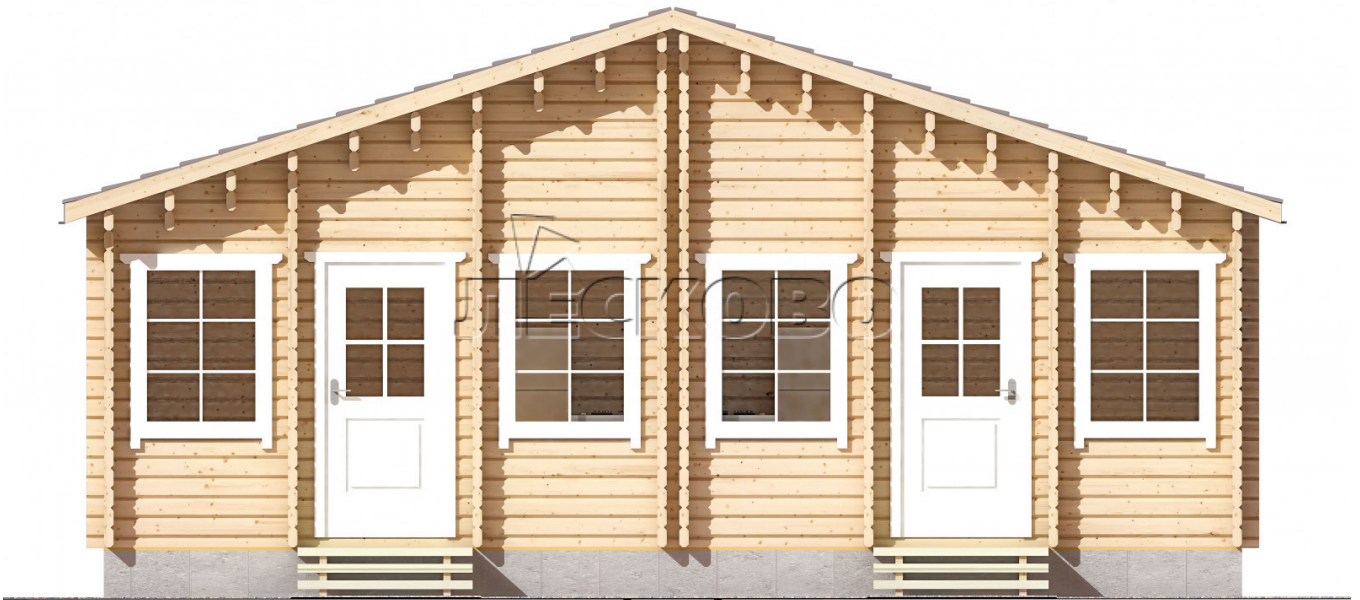

Log Cabin "DG-01"

Project Dimensions

5 × 8 / 34 m²

Full house set

8,875 €

Timber

45 MM

65 MM
+ 2,802 €

Project planning

House Kit

- Wall kit: 44 × 145mm mini-chamber drying chamber with bowls for the project. The material of the tree is spruce, pine (GOST 8486). Humidity 12-14%. The height of the walls is 2.16 m;
- Logs, lower harness: board 45 × 145 mm chamber drying 12-16%;
- Floors: floorboard 35 mm, Chamber drying;
- Ceiling: imitation of a bar 20 × 135 mm, Chamber drying;
- Wooden windows, glass 4 mm, Single. Treatment with a colorless antiseptic. Hardware;