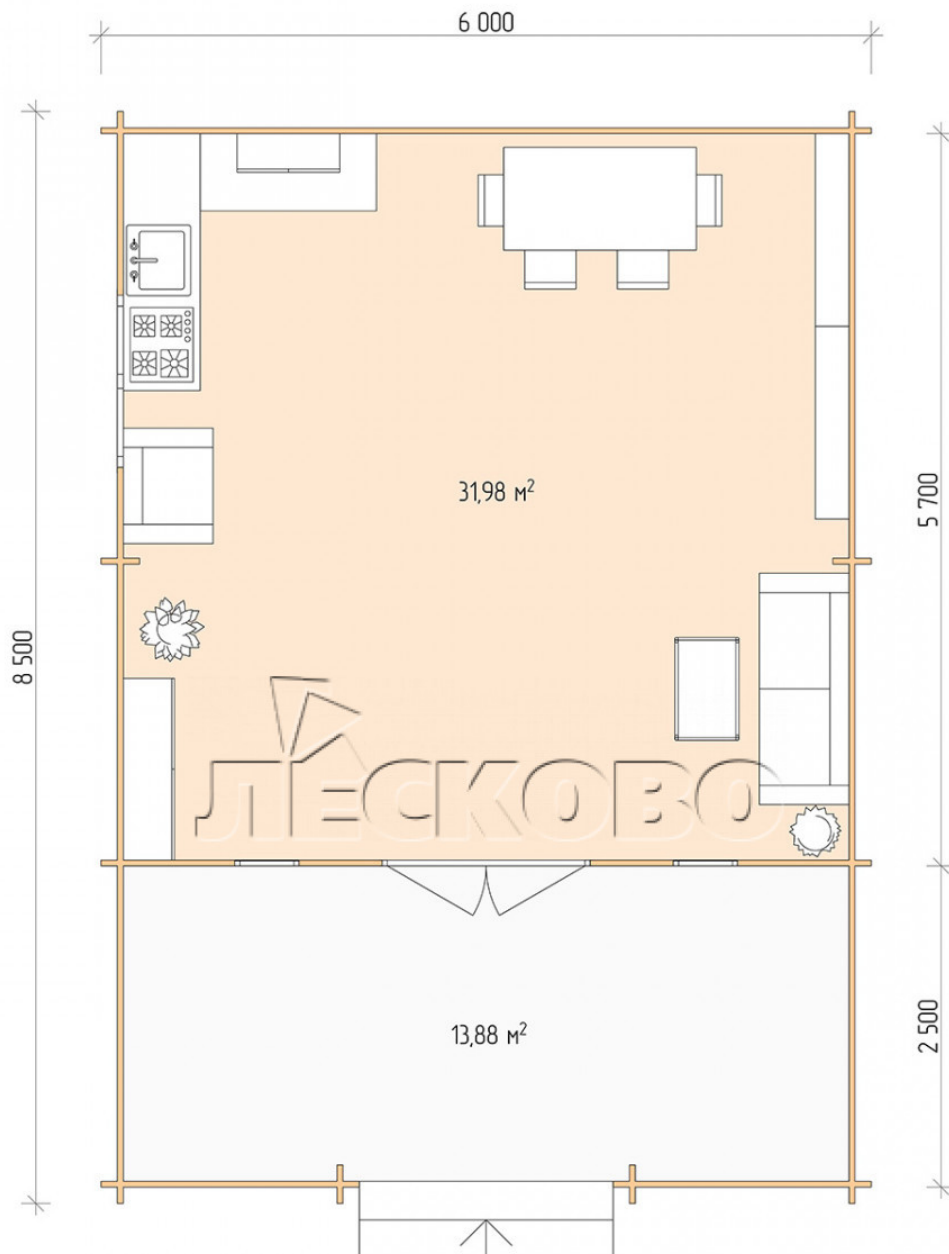

Log Cabin "DSV" series 6×6

Project Dimensions

6 × 6 / 46.8 m²

Full house set

8,018 €

Timber

45 MM

65 MM
+ 1,768 €

Project planning

Разрез

House Kit

- Wall kit: 44 × 145mm mini-chamber drying chamber with bowls for the project. The material of the tree is spruce, pine (GOST 8486). Humidity 12-14%. The height of the walls is 2.16 m;
- Logs, lower harness: board 45 × 145 mm chamber drying 10-12%;
- Floors: floorboard 35 mm, Chamber drying;
- Ceiling: imitation of a bar 20 × 135 mm, Chamber drying;
- Wooden windows, glass 4 mm, Single. Treatment with a colorless antiseptic. Hardware;

0.42×1.885 м.2 шт.

1.34×0.91 м.1 шт.

- Wooden doors;

1.62×1.885 м.1 шт.

7. Platbands: dry planed board 20 × 100 mm;

8. Roof: shingles.

9. Skirting board 35 mm.

+7 (4942) 499-770