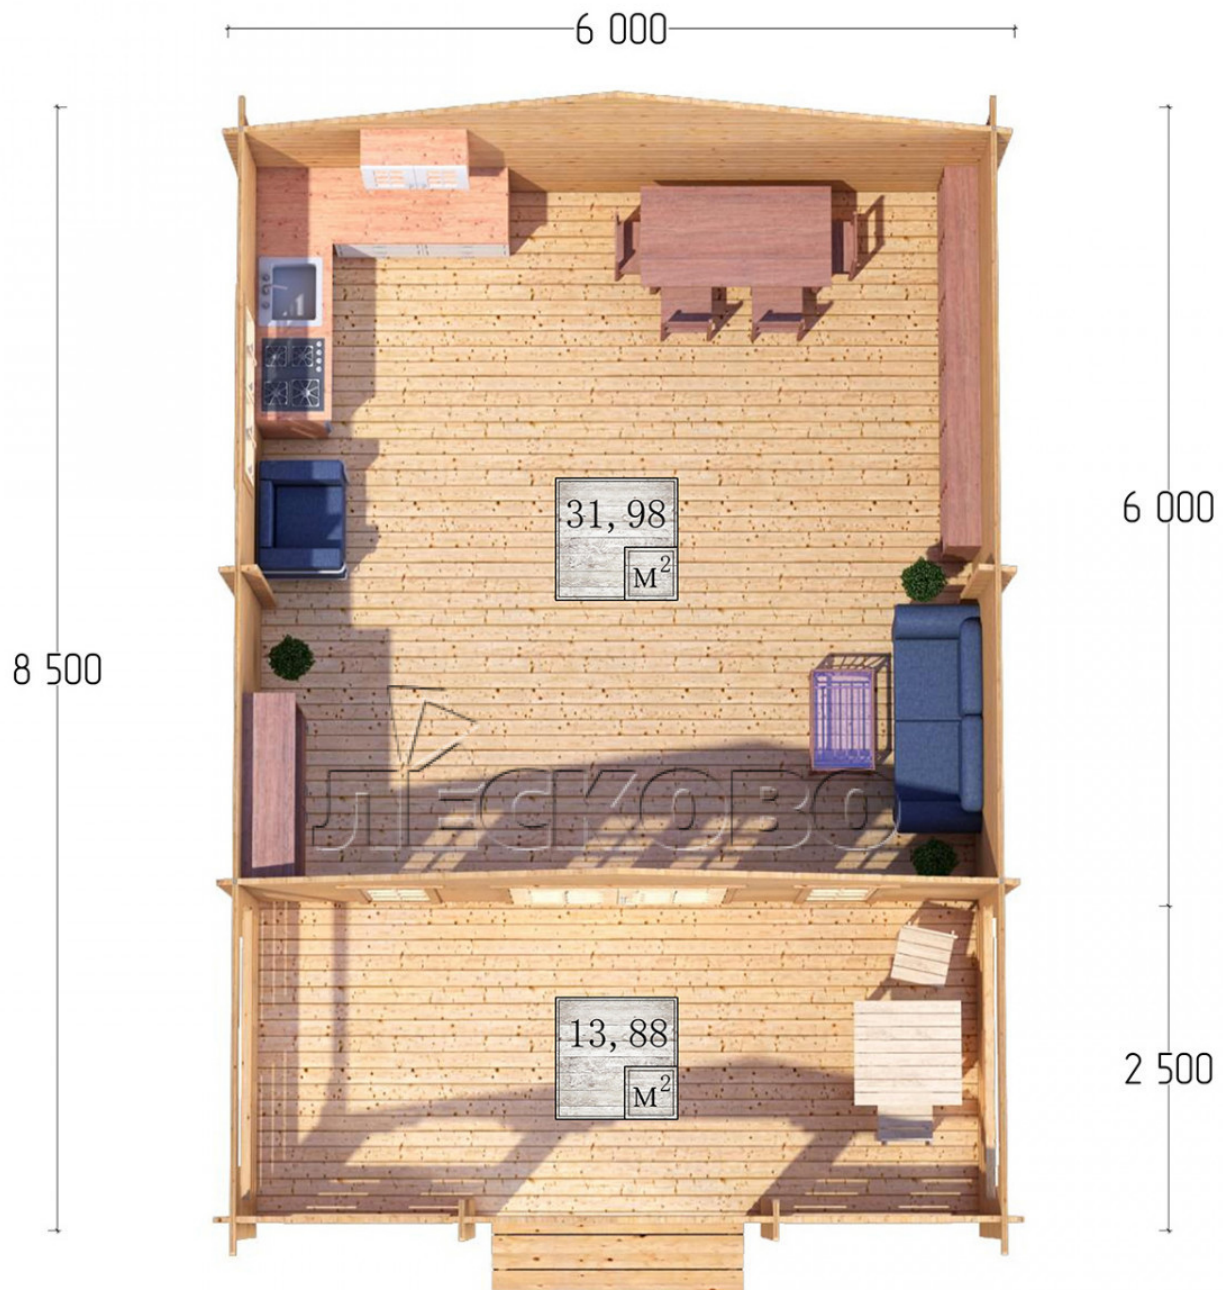

Log Cabin "DSV" series 6×6

Project Dimensions

6 × 6 / 46.8 m²

Full house set

8,018 €

Timber

45 MM

65 MM
+ 1,768 €

Project planning

Разрез

House Kit

- Wall kit: 44 × 145mm mini-chamber drying chamber with bowls for the project. The material of the tree is spruce, pine (GOST 8486). Humidity 12-14%. The height of the walls is 2.16 m;
- Logs, lower harness: board 45 × 145 mm chamber drying 10-12%;
- Floors: floorboard 35 mm, Chamber drying;
- Ceiling: imitation of a bar 20 × 135 mm, Chamber drying;
- Wooden windows, glass 4 mm, Single. Treatment with a colorless antiseptic. Hardware;

0.42×1.885 м.2 шт.

1.34×0.91 м.1 шт.

- Wooden doors;

1.62×1.885 м.1 шт.

7. Platbands: dry planed board 20 × 100 mm;

8. Roof: shingles.

9. Skirting board 35 mm.

+7 (4942) 499-770