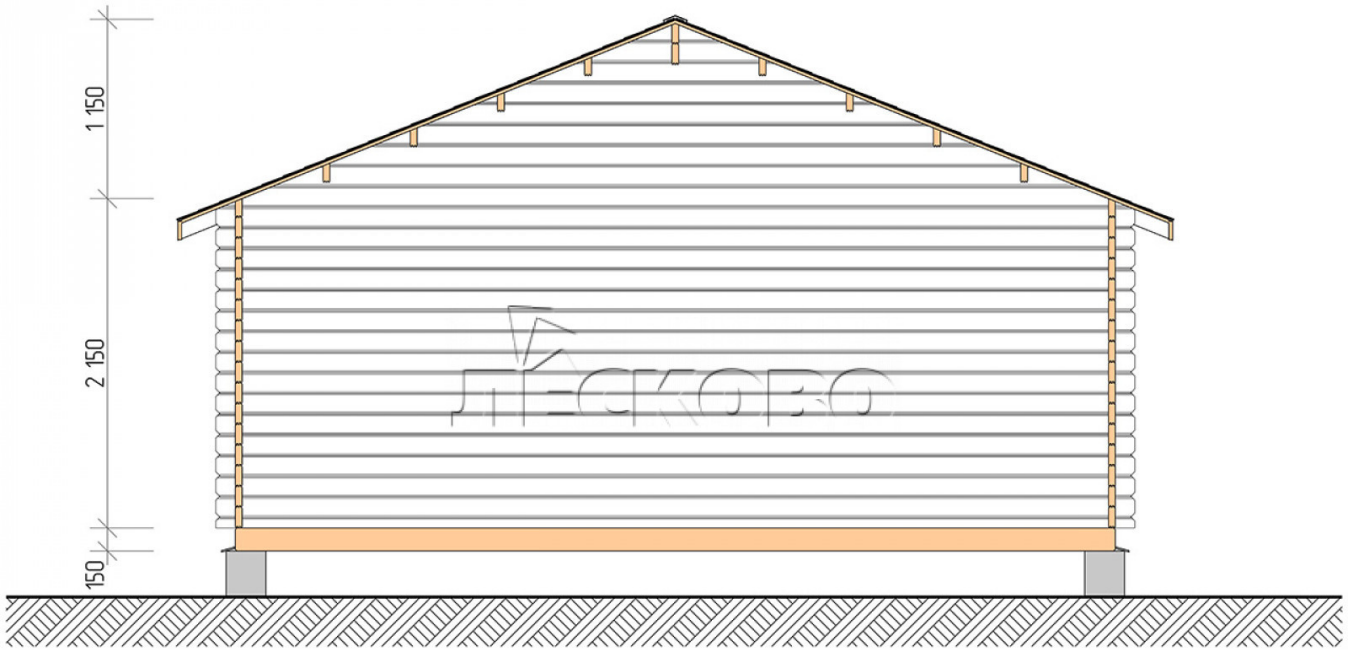

Log Cabin "DSV" series 6×6

Project Dimensions

6 × 6 / 46.8 m²

Full house set

6,879 €

Timber

45 MM

65 MM
+ 1,489 €

Project planning

Разрез

House Kit

- Wall kit: 44 × 145mm mini-chamber drying chamber with bowls for the project. The material of the tree is spruce, pine (GOST 8486). Humidity 12-14%. The height of the walls is 2.16 m;
- Logs, lower harness: board 45 × 145 mm chamber drying 10-12%;
- Floors: floorboard 35 mm, Chamber drying;
- Ceiling: imitation of a bar 20 × 135 mm, Chamber drying;
- Wooden windows, glass 4 mm, Single. Treatment with a colorless antiseptic. Hardware;

0.42×1.885 м.2 шт.

1.34×0.91 м.1 шт.

- Wooden doors;

1.62×1.885 м.1 шт.

7. Platbands: dry planed board 20 × 100 mm;

8. Roof: shingles.

9. Skirting board 35 mm.

+7 (4942) 499-770