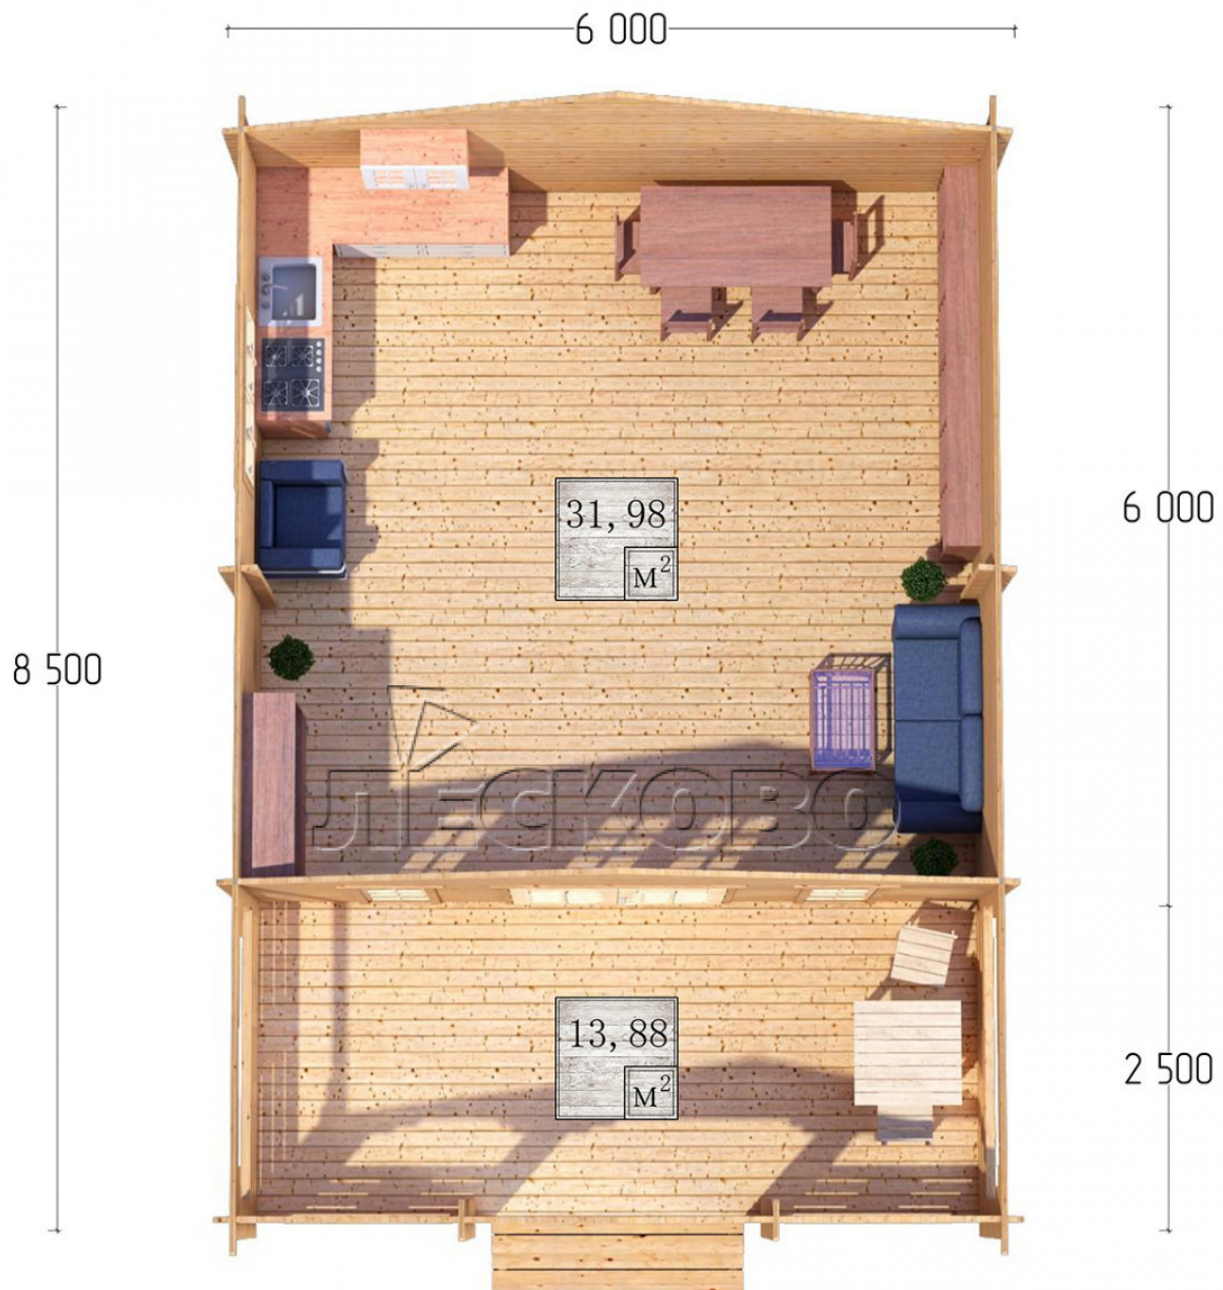

Log Cabin "DSV" series 6×6

Project Dimensions

6 × 6 / 46.8 m²

Full house set

6,879 €

Timber

45 MM

65 MM
+ 1,489 €

Project planning

Разрез

House Kit

- Wall kit: 44 × 145mm mini-chamber drying chamber with bowls for the project. The material of the tree is spruce, pine (GOST 8486). Humidity 12-14%. The height of the walls is 2.16 m;
- Logs, lower harness: board 45 × 145 mm chamber drying 10-12%;
- Floors: floorboard 35 mm, Chamber drying;
- Ceiling: imitation of a bar 20 × 135 mm, Chamber drying;
- Wooden windows, glass 4 mm, Single. Treatment with a colorless antiseptic. Hardware;

0.42×1.885 м.2 шт.

1.34×0.91 м.1 шт.

- Wooden doors;

1.62×1.885 м.1 шт.

7. Platbands: dry planed board 20 × 100 mm;

8. Roof: shingles.

9. Skirting board 35 mm.

+7 (4942) 499-770