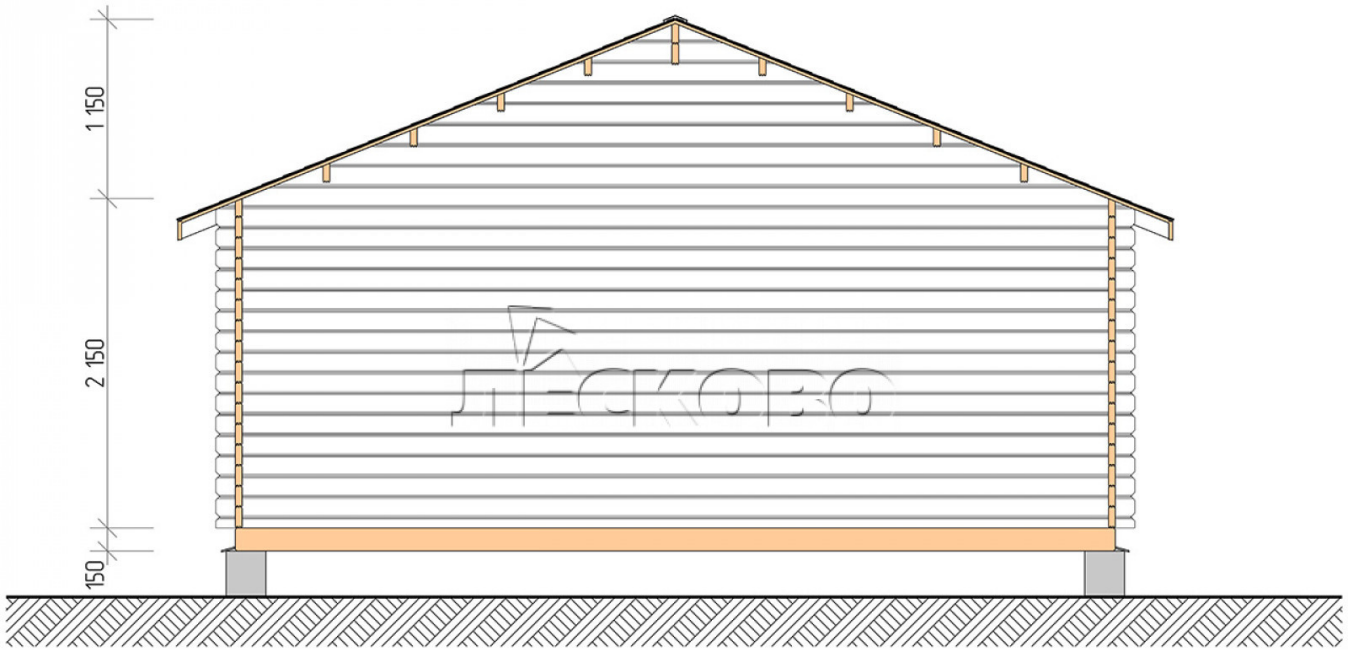

Log Cabin "DSV" series 6×6

Project Dimensions

6 × 6 / 46.8 m²

Full house set

8,018 €

Timber

45 MM

65 MM
+ 1,768 €

Project planning

Разрез

House Kit

- Wall kit: 44 × 145mm mini-chamber drying chamber with bowls for the project. The material of the tree is spruce, pine (GOST 8486). Humidity 12-14%. The height of the walls is 2.16 m;
- Logs, lower harness: board 45 × 145 mm chamber drying 10-12%;
- Floors: floorboard 35 mm, Chamber drying;
- Ceiling: imitation of a bar 20 × 135 mm, Chamber drying;
- Wooden windows, glass 4 mm, Single. Treatment with a colorless antiseptic. Hardware;

0.42×1.885 м.2 шт.

1.34×0.91 м.1 шт.

- Wooden doors;

1.62×1.885 м.1 шт.

7. Platbands: dry planed board 20 × 100 mm;

8. Roof: shingles.

9. Skirting board 35 mm.

+7 (4942) 499-770