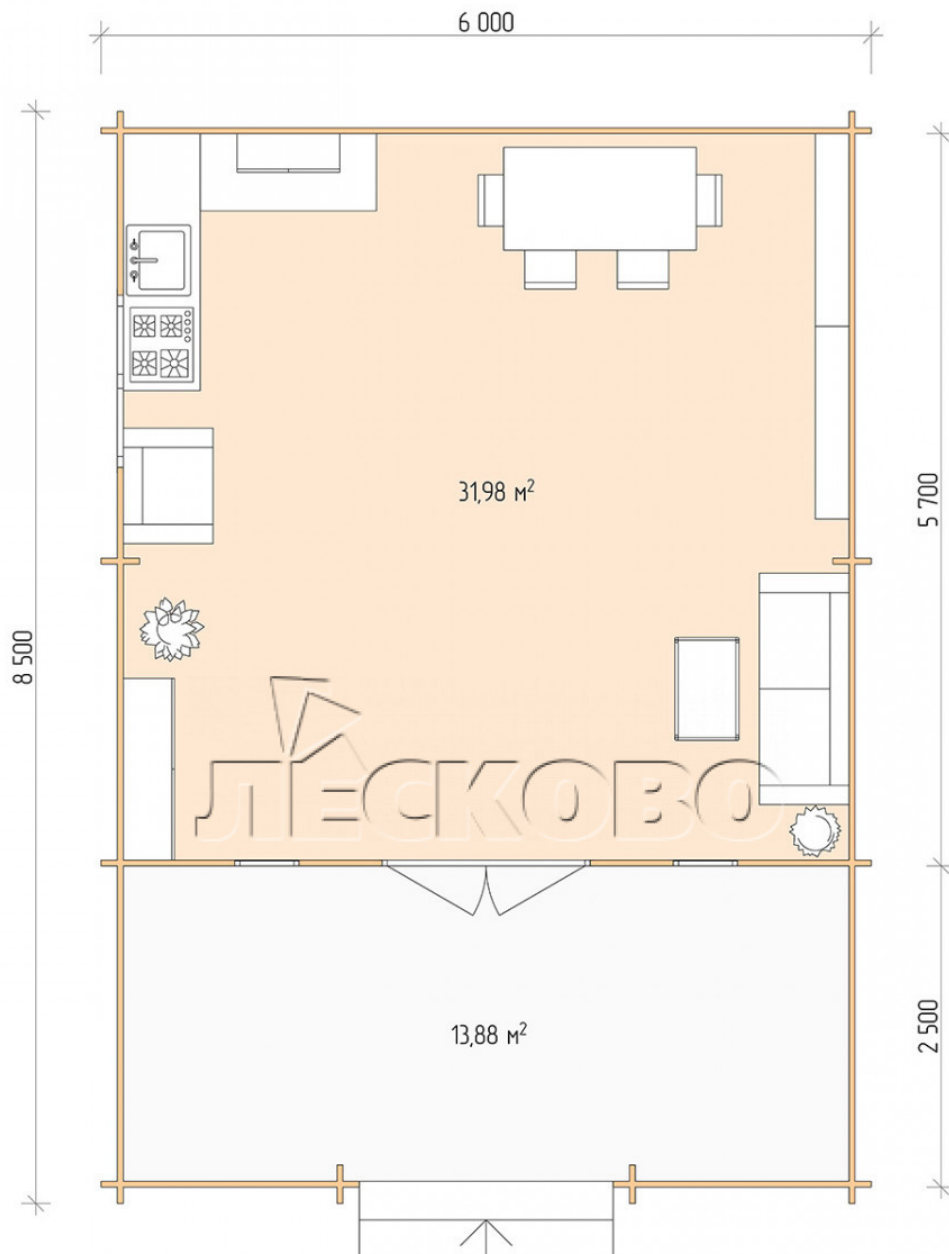

Log Cabin "DSV" series 6×6

Project Dimensions

6 × 6 / 46.8 m²

Full house set

6,879 €

Timber

45 MM

65 MM
+ 1,489 €

Project planning

Разрез

House Kit

- Wall kit: 44 × 145mm mini-chamber drying chamber with bowls for the project. The material of the tree is spruce, pine (GOST 8486). Humidity 12-14%. The height of the walls is 2.16 m;
- Logs, lower harness: board 45 × 145 mm chamber drying 10-12%;
- Floors: floorboard 35 mm, Chamber drying;
- Ceiling: imitation of a bar 20 × 135 mm, Chamber drying;
- Wooden windows, glass 4 mm, Single. Treatment with a colorless antiseptic. Hardware;

0.42×1.885 м.2 шт.

1.34×0.91 м.1 шт.

- Wooden doors;

1.62×1.885 м.1 шт.

7. Platbands: dry planed board 20 × 100 mm;

8. Roof: shingles.

9. Skirting board 35 mm.

+7 (4942) 499-770