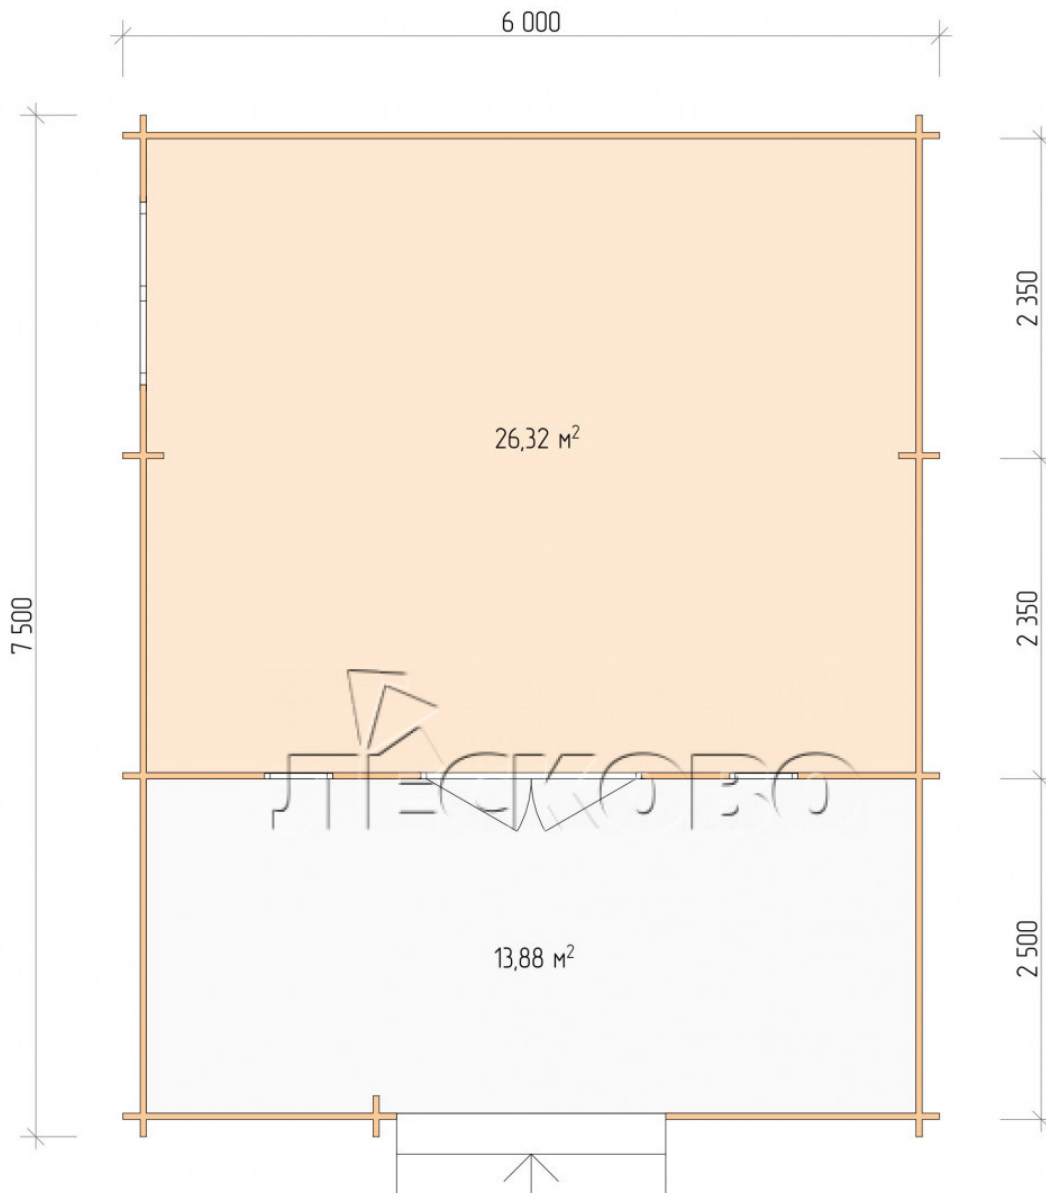

Log Cabin "DSV" series 6x5

Project Dimensions

6 × 5 / 41.1 m²

Full house set

7,079 €

Timber

45 MM

65 MM
+ 1,550 €

Project planning

6 000

5 000

Разрез

House Kit

- Wall kit: 44 × 145mm mini-chamber drying chamber with bowls for the project. The material of the tree is spruce, pine (GOST 8486). Humidity 12-14%. The height of the walls is 2.16 m;
- Logs, lower harness: board 45 × 145 mm chamber drying 10-12%;
- Floors: floorboard 35 mm, Chamber drying;
- Ceiling: imitation of a bar 20 × 135 mm, Chamber drying;
- Wooden windows, glass 4 mm, Single. Treatment with a colorless antiseptic. Hardware;

0.42×1.885 м.2 шт.

1.34×0.91 м.1 шт.

- Wooden doors;

1.62×1.885 м.1 шт.

7. Platbands: dry planed board 20 × 100 mm;

8. Roof: shingles.

9. Skirting board 35 mm.

+7 (4942) 499-770