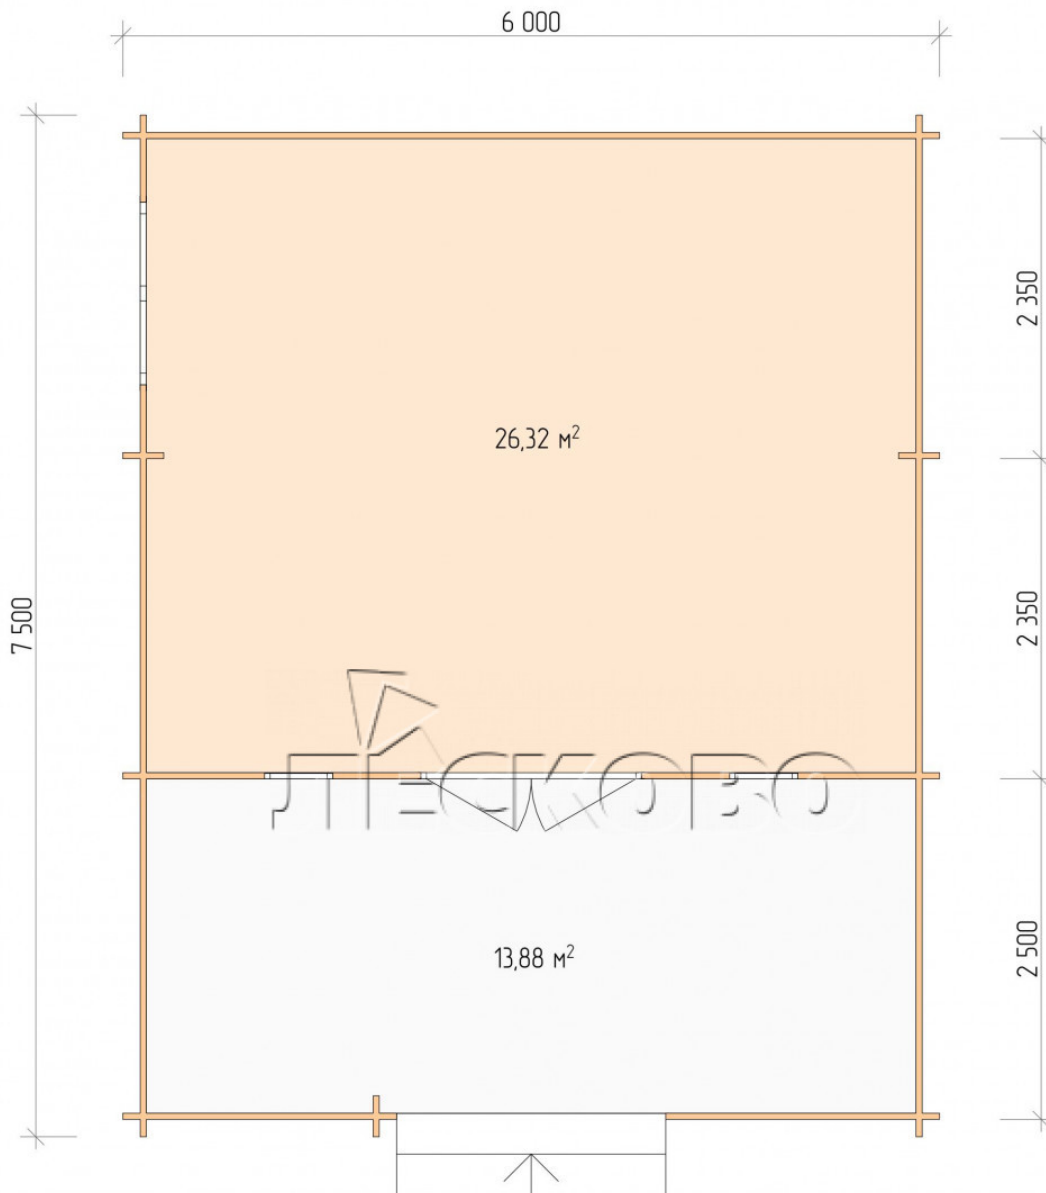

House Kit

- Wall kit: 44 × 145mm mini-chamber drying chamber with bowls for the project. The material of the tree is spruce, pine (GOST 8486). Humidity 12-14%. The height of the walls is 2.16 m;
- Logs, lower harness: board 45 × 145 mm chamber drying 10-12%;
- Floors: floorboard 35 mm, Chamber drying;
- Ceiling: imitation of a bar 20 × 135 mm, Chamber drying;
- Wooden windows, glass 4 mm, Single. Treatment with a colorless antiseptic. Hardware;