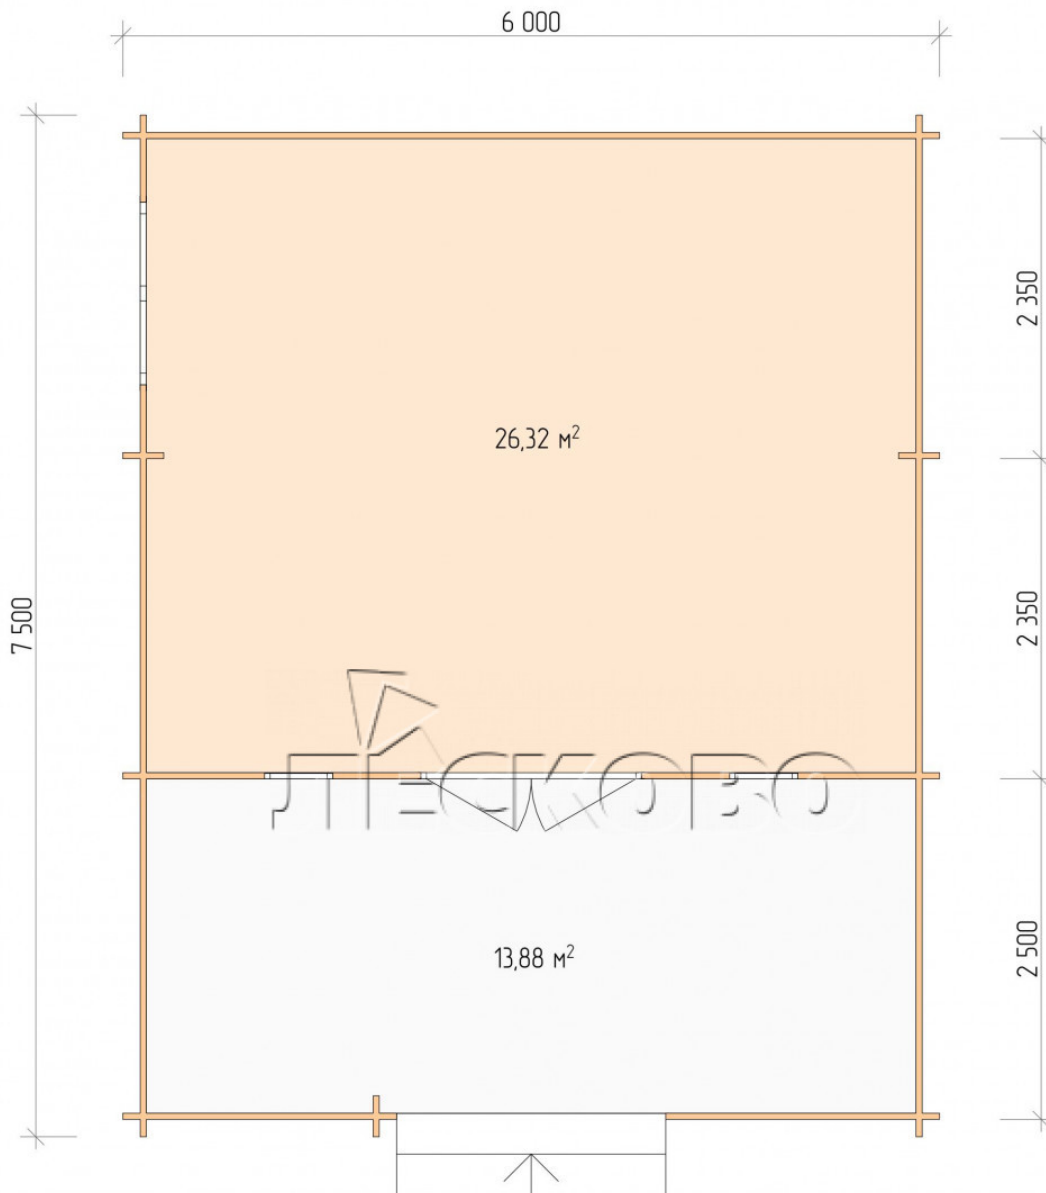

## Log Cabin "DSV" series 6x5

Project Dimensions

6 × 5 / 41.1 m<sup>2</sup>

Full house set

**5,748 €**

# Разрез

## House Kit

- Wall kit: 44 × 145mm mini-chamber drying chamber with bowls for the project. The material of the tree is spruce, pine (GOST 8486). Humidity 12-14%. The height of the walls is 2.16 m;
- Logs, lower harness: board 45 × 145 mm chamber drying 10-12%;
- Floors: floorboard 35 mm, Chamber drying;
- Ceiling: imitation of a bar 20 × 135 mm, Chamber drying;
- Wooden windows, glass 4 mm, Single. Treatment with a colorless antiseptic. Hardware;

0.42×1.885 м.2 шт.

1.34×0.91 м.1 шт.

- Wooden doors;

1.62×1.885 м.1 шт.

7. Platbands: dry planed board 20 × 100 mm;

8. Roof: shingles.

9. Skirting board 35 mm.

+7 (4942) 499-770