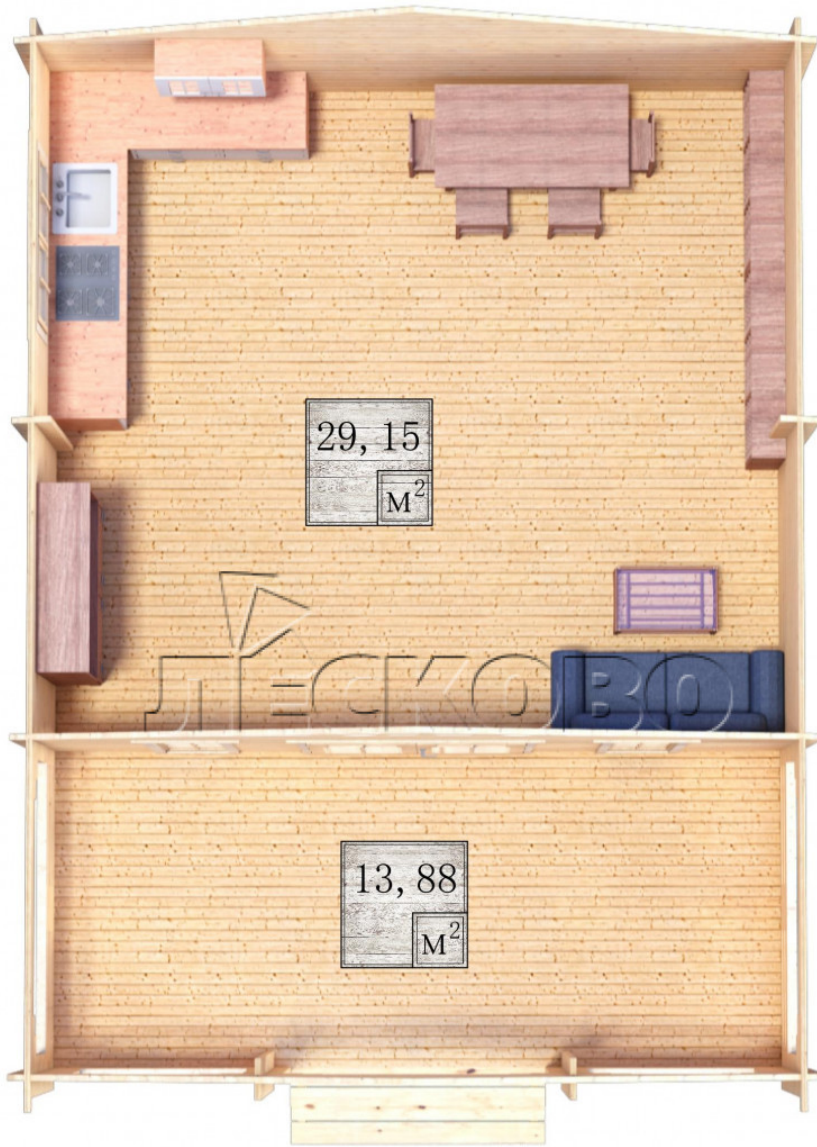

Log Cabin "DSV" series 6×5.5

Project Dimensions

6 × 5.5 / 43.9 m²

Full house set

7,576 €

Timber

45 MM

65 MM
+ 1,652 €

Project planning

6 000

5 500

Разрез

House Kit

- Wall kit: 44 × 145mm mini-chamber drying chamber with bowls for the project. The material of the tree is spruce, pine (GOST 8486). Humidity 12-14%. The height of the walls is 2.16 m;
- Logs, lower harness: board 45 × 145 mm chamber drying 10-12%;
- Floors: floorboard 35 mm, Chamber drying;
- Ceiling: imitation of a bar 20 × 135 mm, Chamber drying;
- Wooden windows, glass 4 mm, Single. Treatment with a colorless antiseptic. Hardware;

0.42×1.885 м.2 шт.

1.34×0.91 м.1 шт.

- Wooden doors;

1.62×1.885 м.1 шт.

7. Platbands: dry planed board 20 × 100 mm;

8. Roof: shingles.

9. Skirting board 35 mm.

+7 (4942) 499-770