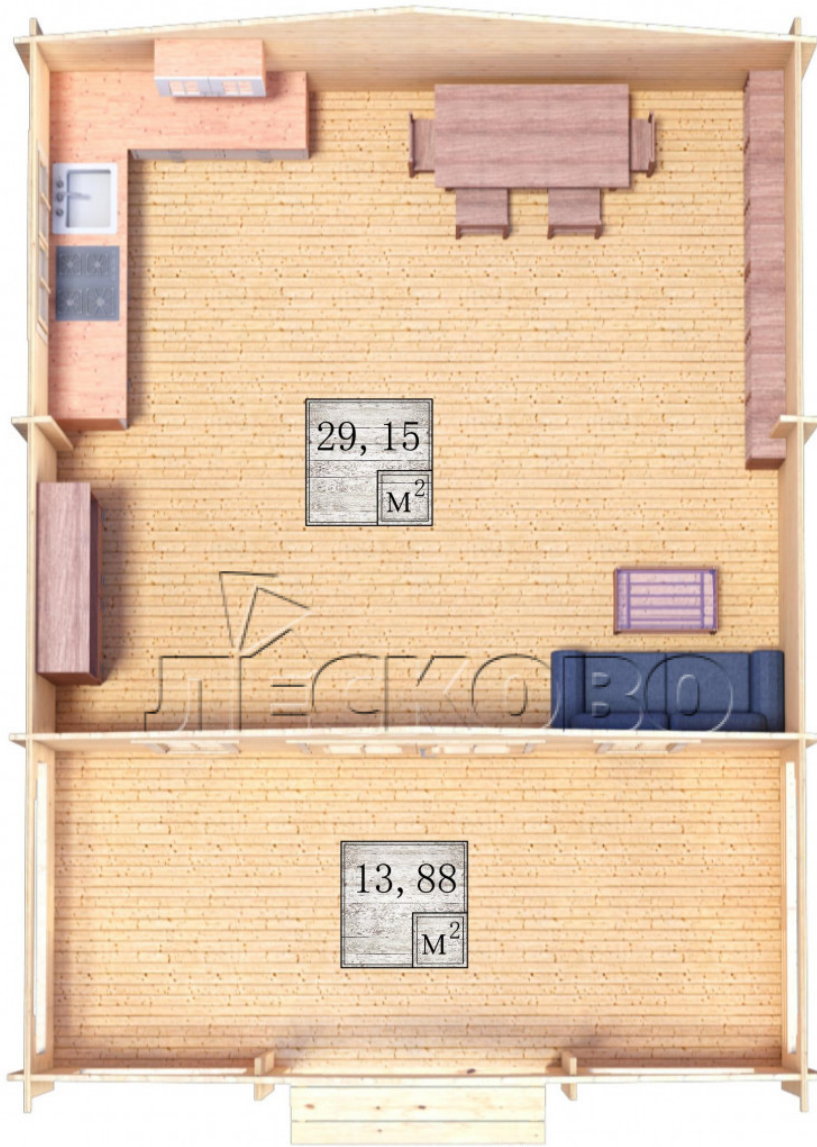

Log Cabin "DSV" series 6×5.5

Project Dimensions

6 × 5.5 / 43.9 m²

Full house set

6,126 €

Timber

45 MM

65 MM
+ 1,314 €

Project planning

6 000

5 500

Разрез

House Kit

- Wall kit: 44 × 145mm mini-chamber drying chamber with bowls for the project. The material of the tree is spruce, pine (GOST 8486). Humidity 12-14%. The height of the walls is 2.16 m;
- Logs, lower harness: board 45 × 145 mm chamber drying 10-12%;
- Floors: floorboard 35 mm, Chamber drying;
- Ceiling: imitation of a bar 20 × 135 mm, Chamber drying;
- Wooden windows, glass 4 mm, Single. Treatment with a colorless antiseptic. Hardware;

0.42×1.885 м.2 шт.

1.34×0.91 м.1 шт.

- Wooden doors;

1.62×1.885 м.1 шт.

7. Platbands: dry planed board 20 × 100 mm;

8. Roof: shingles.

9. Skirting board 35 mm.

+7 (4942) 499-770