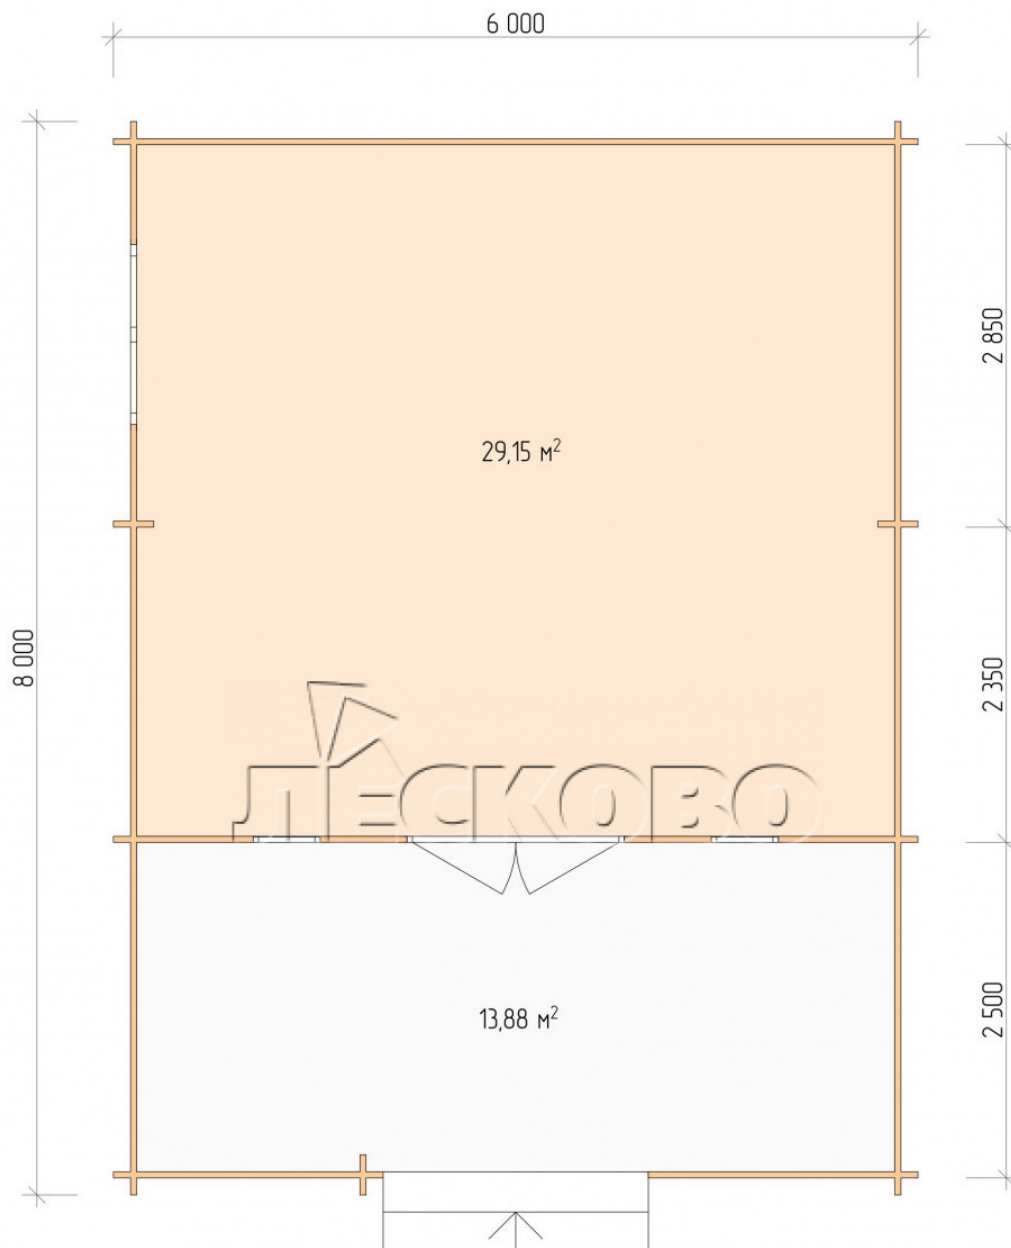

Log Cabin "DSV" series 6×5.5

Project Dimensions

6 × 5.5 / 43.9 m²

Full house set

7,576 €

Timber

45 MM

65 MM
+ 1,652 €

Project planning

6 000

5 500

Разрез

House Kit

- Wall kit: 44 × 145mm mini-chamber drying chamber with bowls for the project. The material of the tree is spruce, pine (GOST 8486). Humidity 12-14%. The height of the walls is 2.16 m;
- Logs, lower harness: board 45 × 145 mm chamber drying 10-12%;
- Floors: floorboard 35 mm, Chamber drying;
- Ceiling: imitation of a bar 20 × 135 mm, Chamber drying;
- Wooden windows, glass 4 mm, Single. Treatment with a colorless antiseptic. Hardware;

0.42×1.885 м.2 шт.

1.34×0.91 м.1 шт.

- Wooden doors;

1.62×1.885 м.1 шт.

7. Platbands: dry planed board 20 × 100 mm;

8. Roof: shingles.

9. Skirting board 35 mm.

+7 (4942) 499-770