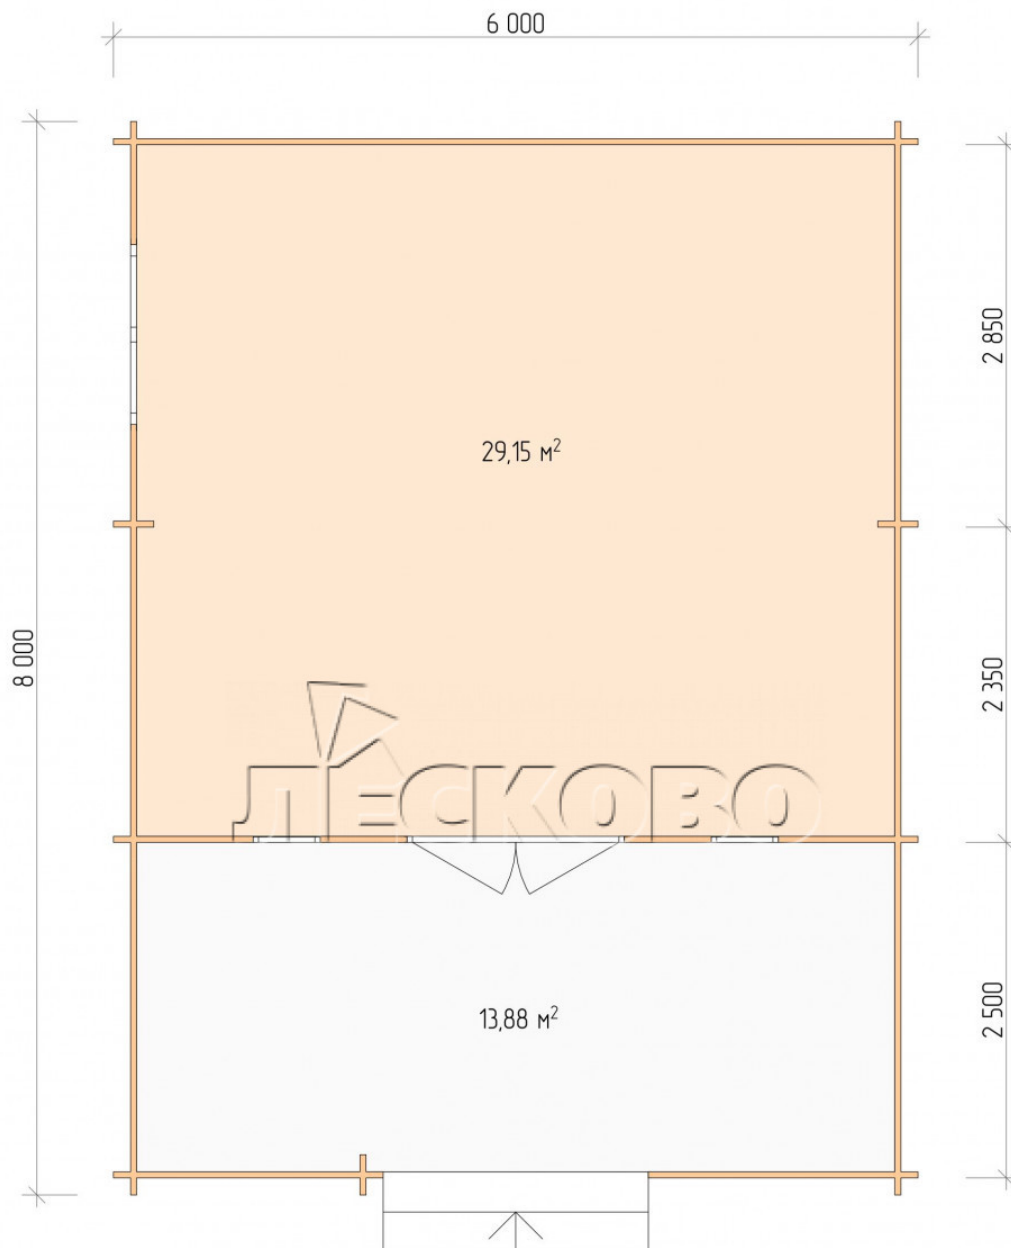

Log Cabin "DSV" series 6×5.5

Project Dimensions

6 × 5.5 / 43.9 m²

Full house set

6,126 €

Timber

45 MM

65 MM
+ 1,314 €

Project planning

6 000

5 500

Разрез

House Kit

- Wall kit: 44 × 145mm mini-chamber drying chamber with bowls for the project. The material of the tree is spruce, pine (GOST 8486). Humidity 12-14%. The height of the walls is 2.16 m;
- Logs, lower harness: board 45 × 145 mm chamber drying 10-12%;
- Floors: floorboard 35 mm, Chamber drying;
- Ceiling: imitation of a bar 20 × 135 mm, Chamber drying;
- Wooden windows, glass 4 mm, Single. Treatment with a colorless antiseptic. Hardware;

0.42×1.885 м.2 шт.

1.34×0.91 м.1 шт.

- Wooden doors;

1.62×1.885 м.1 шт.

7. Platbands: dry planed board 20 × 100 mm;

8. Roof: shingles.

9. Skirting board 35 mm.

+7 (4942) 499-770