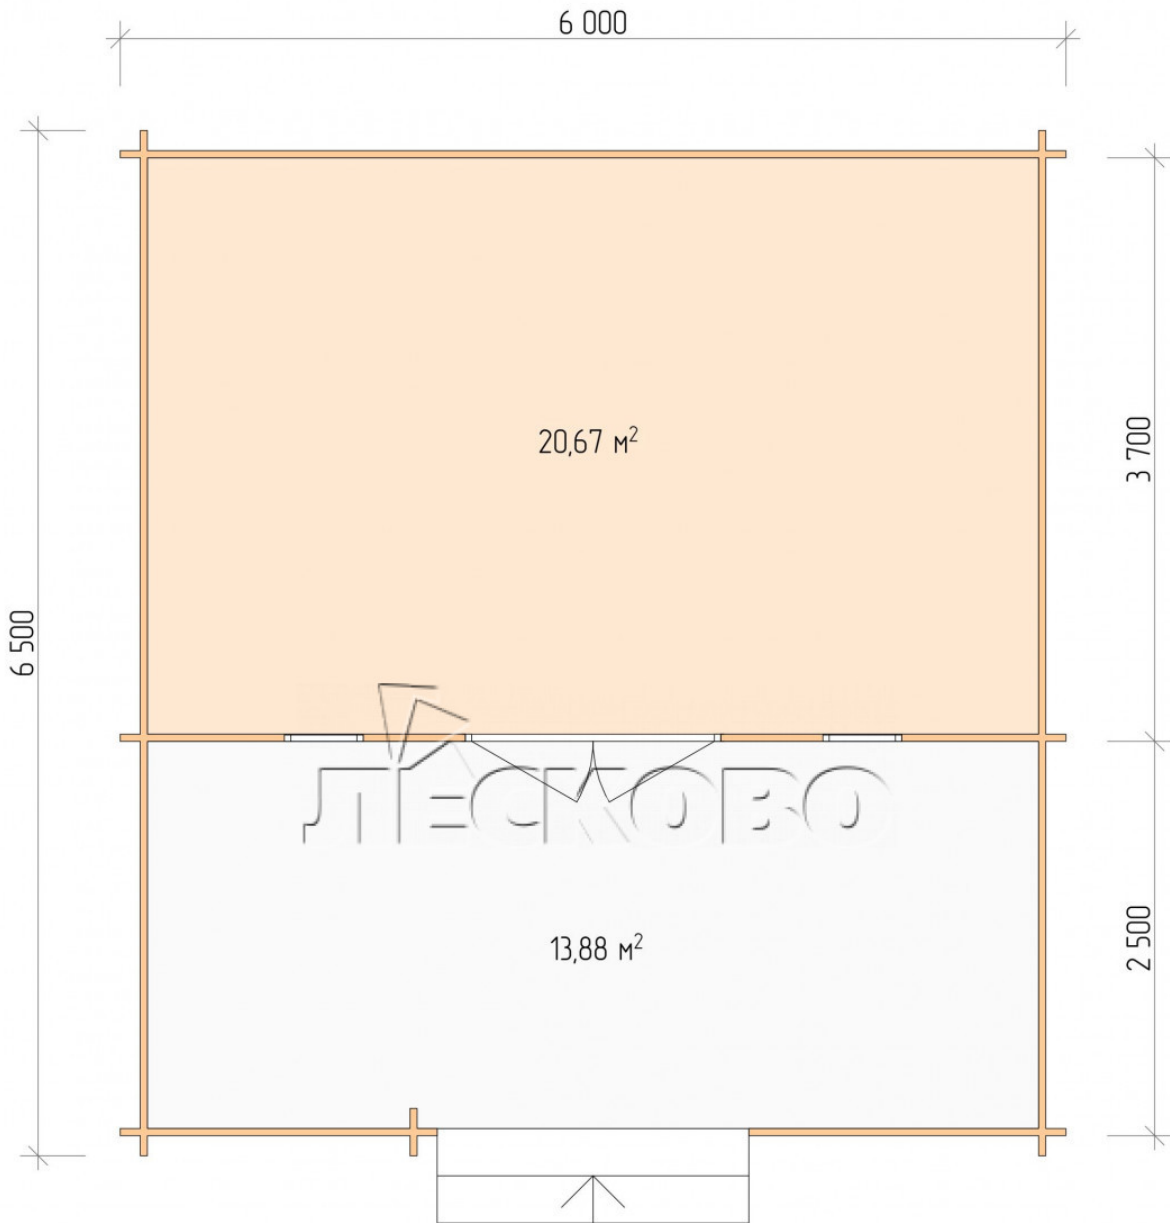

## Log Cabin "DSV" series 6×4

Project Dimensions

6 × 4 / 35.4 m<sup>2</sup>

Full house set

**5,147 €**

## Project planning

6 000

4 000

Разрез

## House Kit

- Wall kit: 44 × 145mm mini-chamber drying chamber with bowls for the project. The material of the tree is spruce, pine (GOST 8486). Humidity 12-14%. The height of the walls is 2.16 m;
- Logs, lower harness: board 45 × 145 mm chamber drying 10-12%;
- Floors: floorboard 35 mm, Chamber drying;
- Ceiling: imitation of a bar 20 × 135 mm, Chamber drying;
- Wooden windows, glass 4 mm, Single. Treatment with a colorless antiseptic. Hardware;

0.42×1.885 м.2 шт.

- Wooden doors;

1.62×1.885 м.1 шт.

7. Platbands: dry planed board 20 × 100 mm;

8. Roof: shingles.

9. Skirting board 35 mm.

+7 (4942) 499-770

156014, г. Кострома, ул. Базовая, д. 8