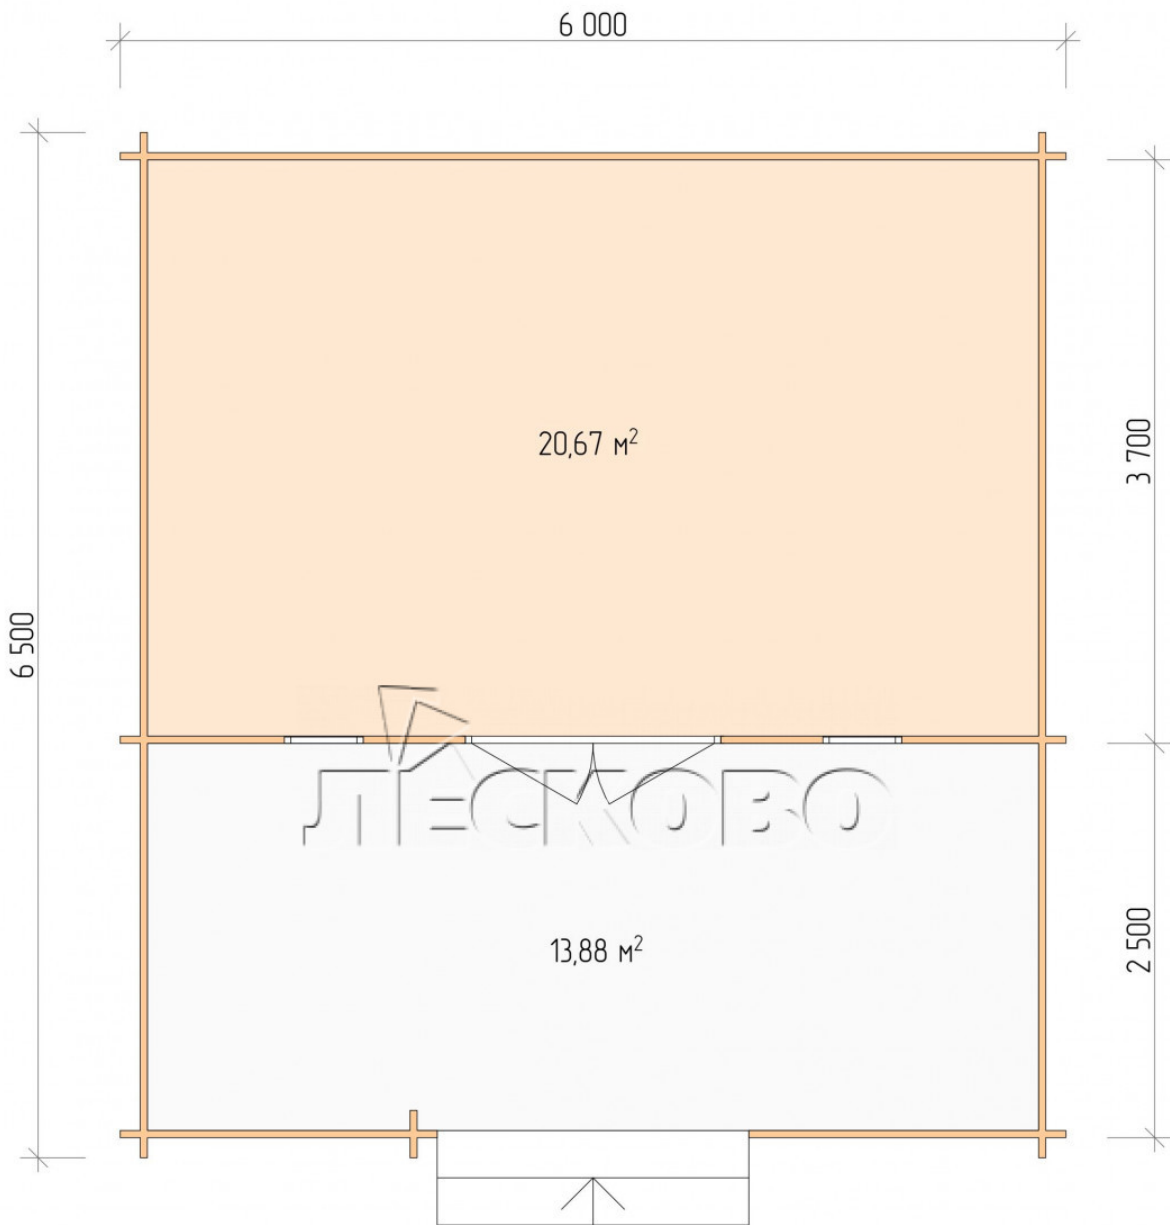

Log Cabin "DSV" series 6×4

Project Dimensions

6 × 4 / 35.4 m²

Full house set

6,355 €

Timber

45 MM

65 MM
+ 1,429 €

Project planning

6 000

4 000

20,67
M²

13,88
M²

Разрез

House Kit

- Wall kit: 44 × 145mm mini-chamber drying chamber with bowls for the project. The material of the tree is spruce, pine (GOST 8486). Humidity 12-14%. The height of the walls is 2.16 m;
- Logs, lower harness: board 45 × 145 mm chamber drying 10-12%;
- Floors: floorboard 35 mm, Chamber drying;
- Ceiling: imitation of a bar 20 × 135 mm, Chamber drying;
- Wooden windows, glass 4 mm, Single. Treatment with a colorless antiseptic. Hardware;

0.42×1.885 м.2 шт.

- Wooden doors;

1.62×1.885 м.1 шт.

7. Platbands: dry planed board 20 × 100 mm;

8. Roof: shingles.

9. Skirting board 35 mm.

+7 (4942) 499-770

156014, г. Кострома, ул. Базовая, д. 8