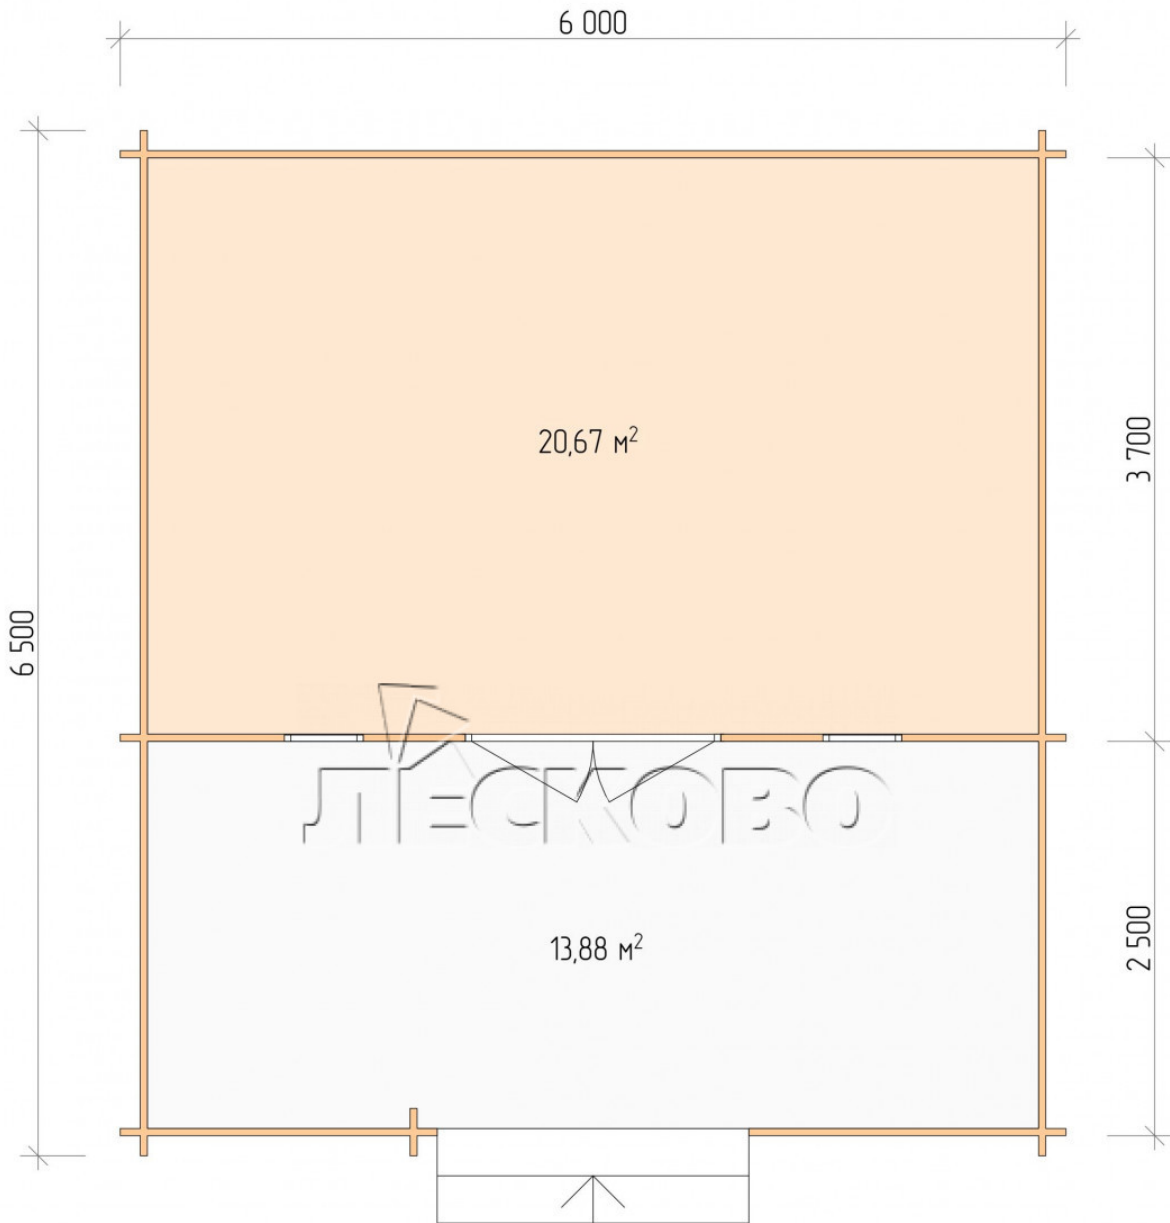

## Log Cabin "DSV" series 6×4

Project Dimensions

6 × 4 / 35.4 m<sup>2</sup>

Full house set

**5,164 €**

## Project planning

6 000

4 000

Разрез

## House Kit

- Wall kit: 44 × 145mm mini-chamber drying chamber with bowls for the project. The material of the tree is spruce, pine (GOST 8486). Humidity 12-14%. The height of the walls is 2.16 m;
- Logs, lower harness: board 45 × 145 mm chamber drying 10-12%;
- Floors: floorboard 35 mm, Chamber drying;
- Ceiling: imitation of a bar 20 × 135 mm, Chamber drying;
- Wooden windows, glass 4 mm, Single. Treatment with a colorless antiseptic. Hardware;

0.42×1.885 м.2 шт.

- Wooden doors;

1.62×1.885 м.1 шт.

7. Platbands: dry planed board 20 × 100 mm;

8. Roof: shingles.

9. Skirting board 35 mm.

+7 (4942) 499-770

156014, г. Кострома, ул. Базовая, д. 8