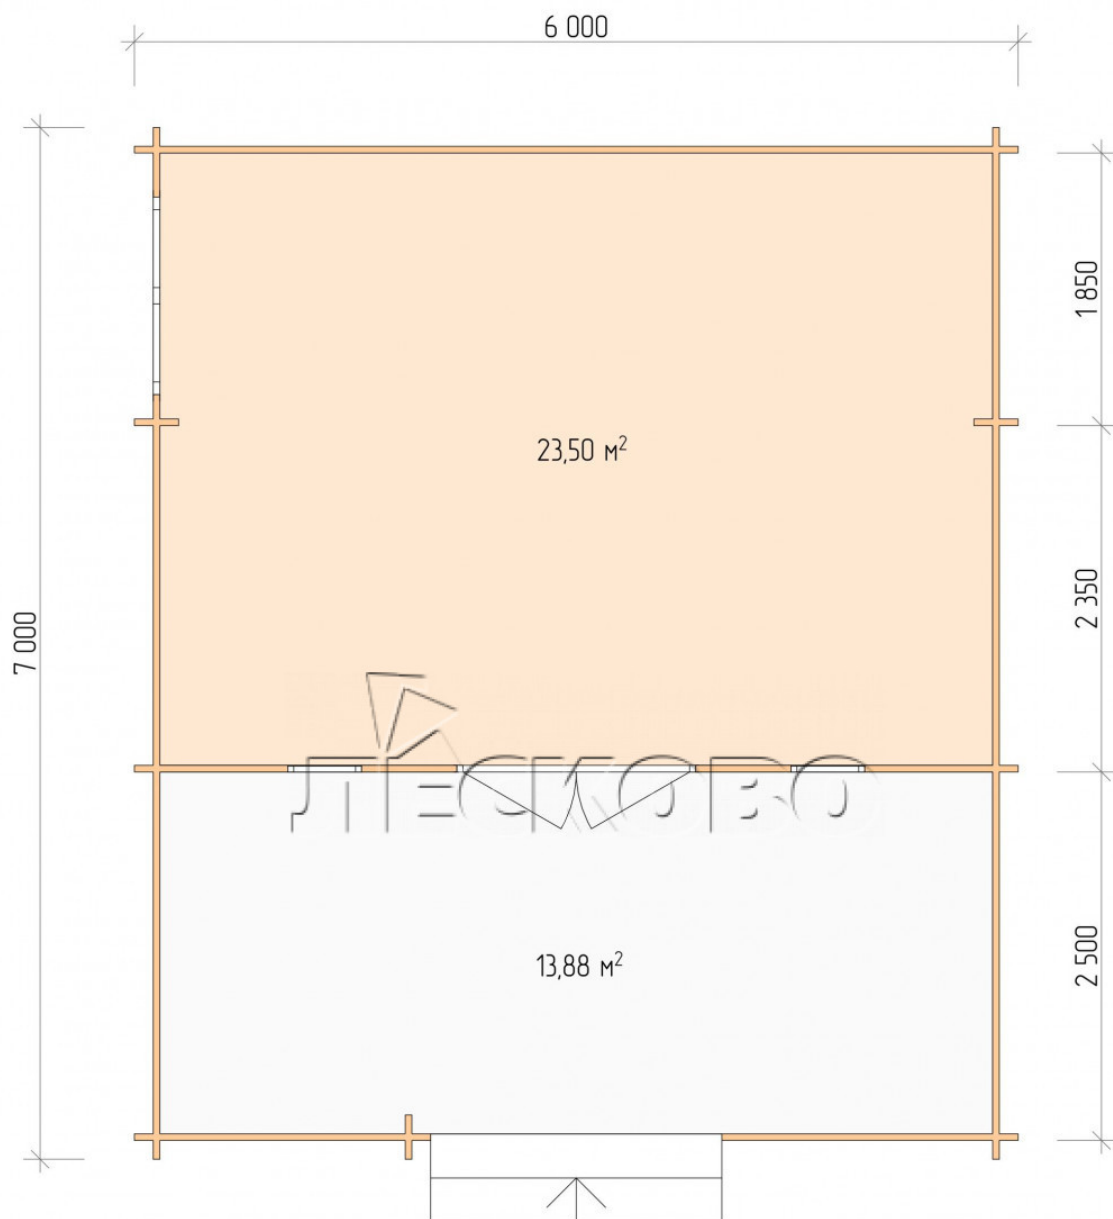

## Log Cabin "DSV" series 6×4.5

Project Dimensions

6 × 4.5 / 38.2 m<sup>2</sup>

Full house set

**6,917 €**

## Project planning

6 000

4 500

Разрез

## House Kit

- Wall kit: 44 × 145mm mini-chamber drying chamber with bowls for the project. The material of the tree is spruce, pine (GOST 8486). Humidity 12-14%. The height of the walls is 2.16 m;
- Logs, lower harness: board 45 × 145 mm chamber drying 10-12%;
- Floors: floorboard 35 mm, Chamber drying;
- Ceiling: imitation of a bar 20 × 135 mm, Chamber drying;
- Wooden windows, glass 4 mm, Single. Treatment with a colorless antiseptic. Hardware;

0.42×1.885 м.2 шт.

1.34×0.91 м.1 шт.

- Wooden doors;

1.62×1.885 м.1 шт.

7. Platbands: dry planed board 20 × 100 mm;

8. Roof: shingles.

9. Skirting board 35 mm.

+7 (4942) 499-770