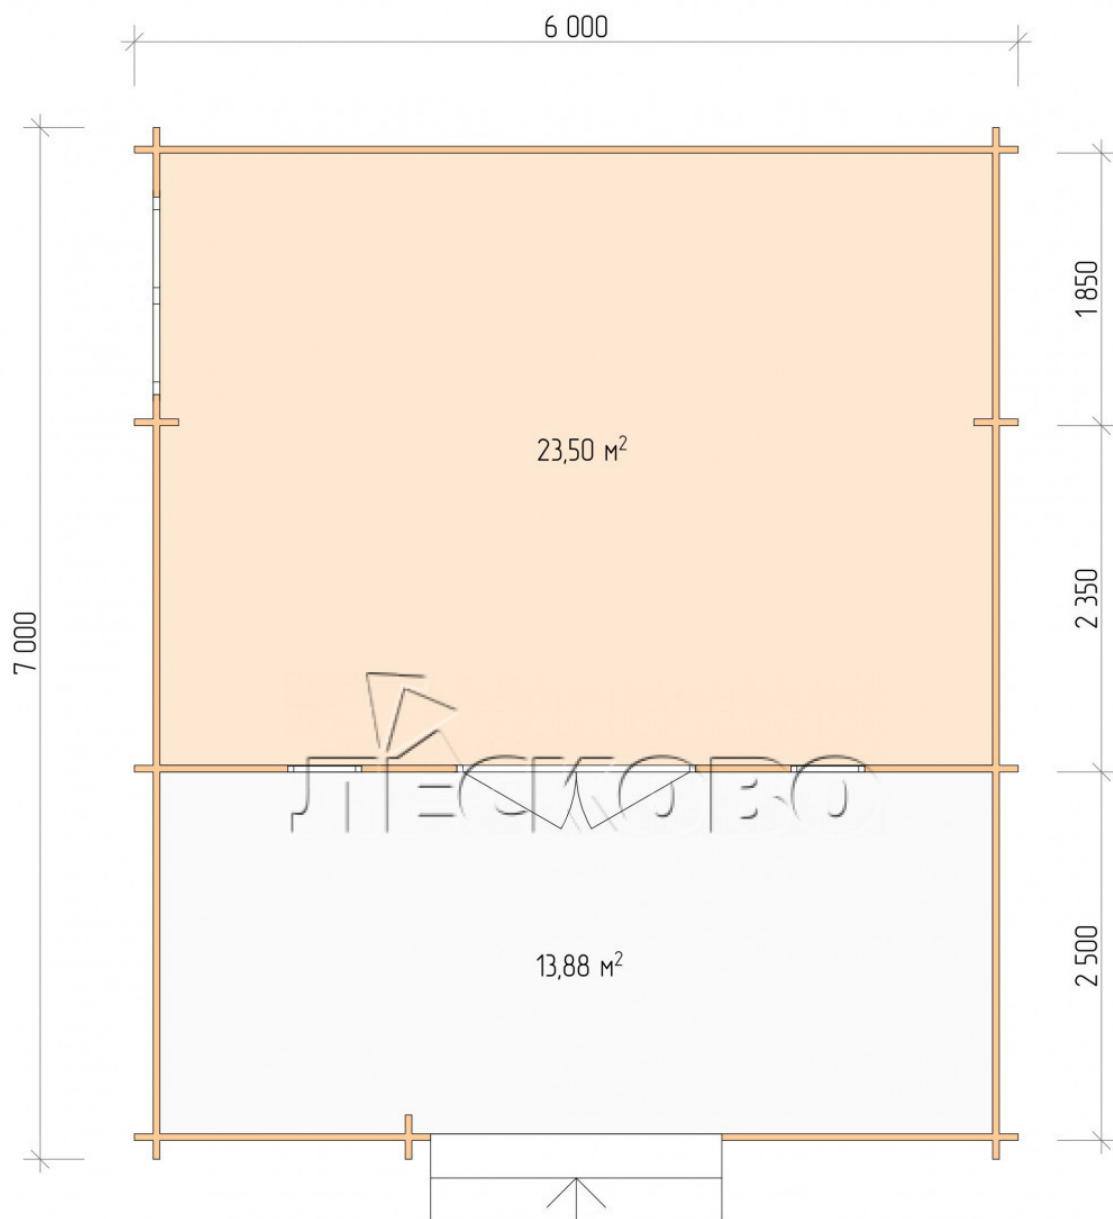

Log Cabin "DSV" series 6×4.5

Project Dimensions

6 × 4.5 / 38.2 m²

Full house set

5,264 €

Timber

45 MM

65 MM
+ 1,154 €

Project planning

6 000

4 500

Разрез

House Kit

- Wall kit: 44 × 145mm mini-chamber drying chamber with bowls for the project. The material of the tree is spruce, pine (GOST 8486). Humidity 12-14%. The height of the walls is 2.16 m;
- Logs, lower harness: board 45 × 145 mm chamber drying 10-12%;
- Floors: floorboard 35 mm, Chamber drying;
- Ceiling: imitation of a bar 20 × 135 mm, Chamber drying;
- Wooden windows, glass 4 mm, Single. Treatment with a colorless antiseptic. Hardware;

0.42×1.885 м.2 шт.

1.34×0.91 м.1 шт.

- Wooden doors;

1.62×1.885 м.1 шт.

7. Platbands: dry planed board 20 × 100 mm;

8. Roof: shingles.

9. Skirting board 35 mm.

+7 (4942) 499-770