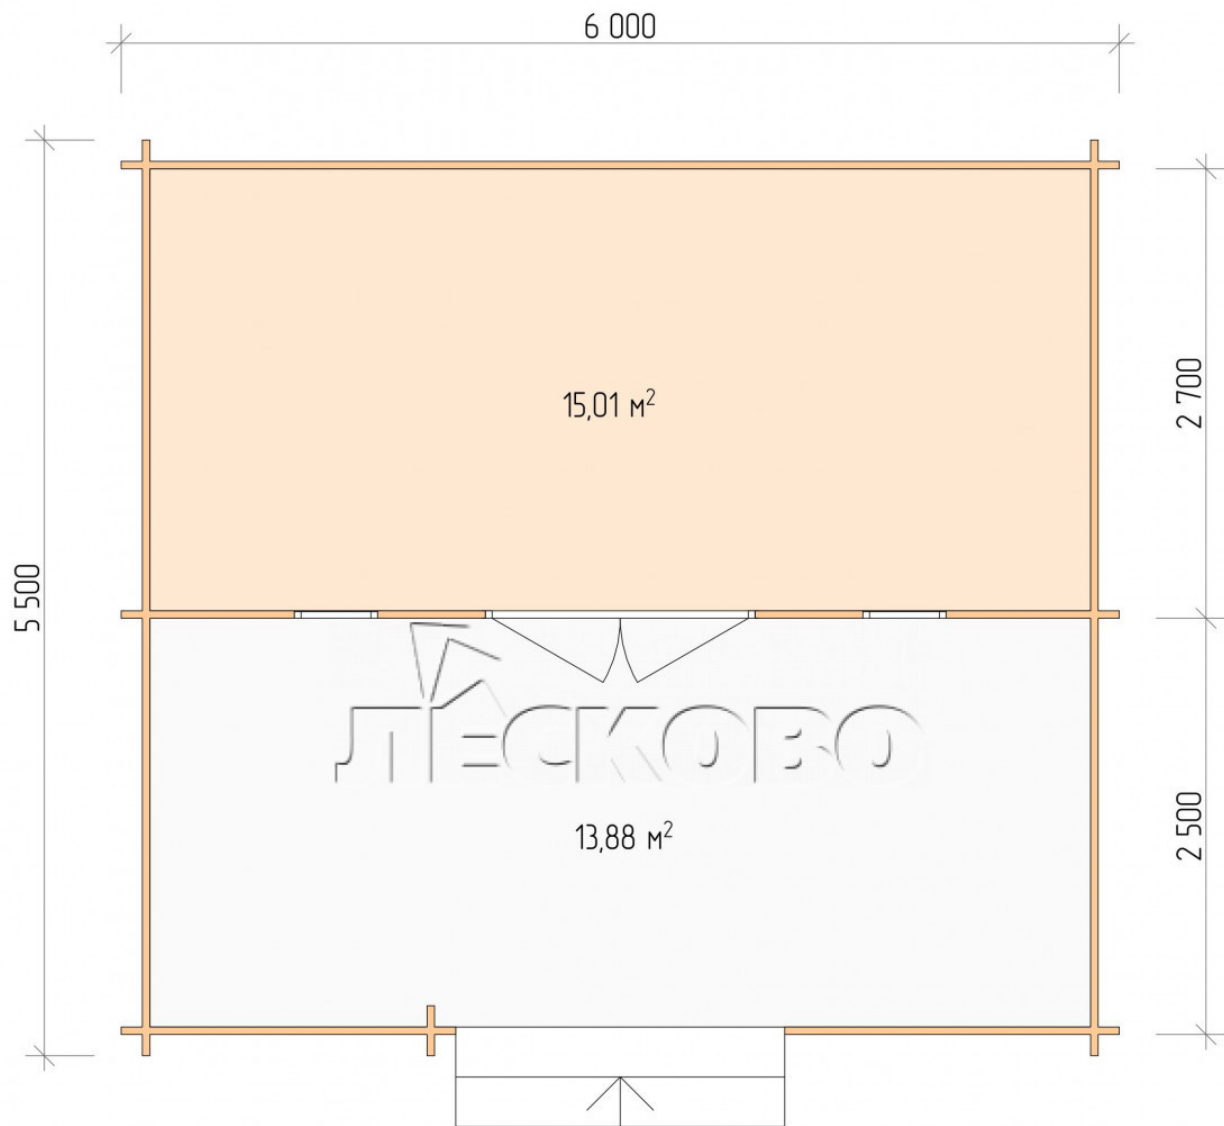

## Log Cabin "DSV" series 6×3

Project Dimensions

6 × 3 / 29.7 m<sup>2</sup>

Full house set

**5,585 €**

## House Kit

- Wall kit: 44 × 145mm mini-chamber drying chamber with bowls for the project. The material of the tree is spruce, pine (GOST 8486). Humidity 12-14%. The height of the walls is 2.16 m;
- Logs, lower harness: board 45 × 145 mm chamber drying 10-12%;
- Floors: floorboard 35 mm, Chamber drying;
- Ceiling: imitation of a bar 20 × 135 mm, Chamber drying;
- Wooden windows, glass 4 mm, Single. Treatment with a colorless antiseptic. Hardware;

0.42×1.885 м.2 шт.

- Wooden doors;

1.62×1.885 м.1 шт.

7. Platbands: dry planed board 20 × 100 mm;

8. Roof: shingles.

9. Skirting board 35 mm.

+7 (4942) 499-770

156014, г. Кострома, ул. Базовая, д. 8