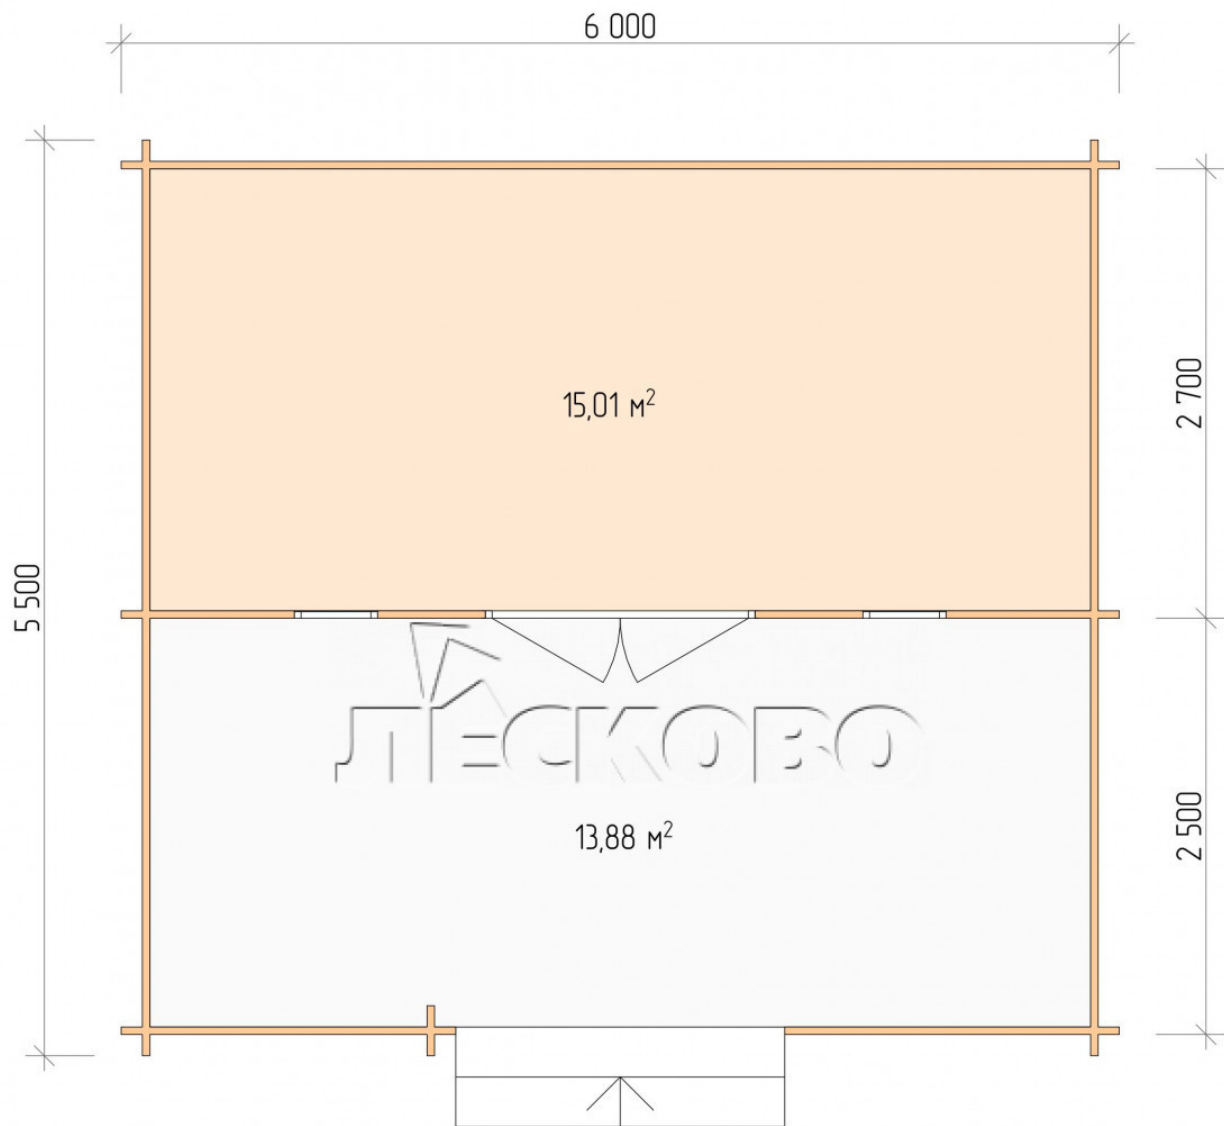

Log Cabin "DSV" series 6×3

Project Dimensions

6 × 3 / 29.7 m²

Full house set

4,524 €

Timber

45 MM

65 MM
+ 1,023 €

Project planning

6 000

3 000

Разрез

House Kit

- Wall kit: 44 × 145mm mini-chamber drying chamber with bowls for the project. The material of the tree is spruce, pine (GOST 8486). Humidity 12-14%. The height of the walls is 2.16 m;
- Logs, lower harness: board 45 × 145 mm chamber drying 10-12%;
- Floors: floorboard 35 mm, Chamber drying;
- Ceiling: imitation of a bar 20 × 135 mm, Chamber drying;
- Wooden windows, glass 4 mm, Single. Treatment with a colorless antiseptic. Hardware;

0.42×1.885 м.2 шт.

- Wooden doors;

1.62×1.885 м.1 шт.

7. Platbands: dry planed board 20 × 100 mm;

8. Roof: shingles.

9. Skirting board 35 mm.

+7 (4942) 499-770

156014, г. Кострома, ул. Базовая, д. 8