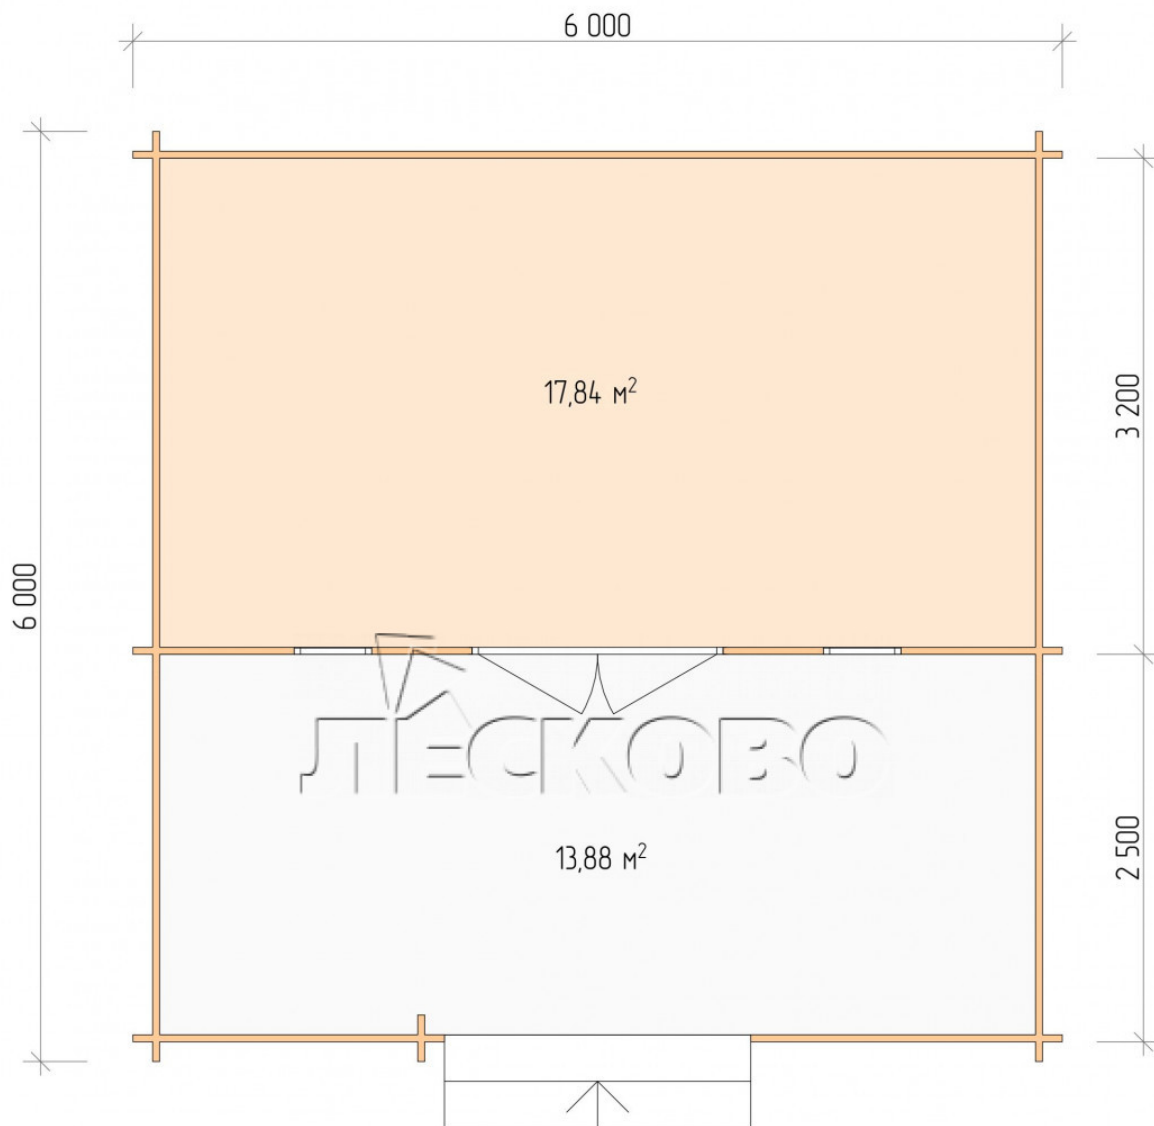

Log Cabin "DSV" series 6×3.5

Project Dimensions

6 × 3.5 / 32.4 m²

Full house set

5,898 €

Timber

45 MM

65 MM
+ 1,339 €

Project planning

6 000

3 500

Разрез

House Kit

- Wall kit: 44 × 145mm mini-chamber drying chamber with bowls for the project. The material of the tree is spruce, pine (GOST 8486). Humidity 12-14%. The height of the walls is 2.16 m;
- Logs, lower harness: board 45 × 145 mm chamber drying 10-12%;
- Floors: floorboard 35 mm, Chamber drying;
- Ceiling: imitation of a bar 20 × 135 mm, Chamber drying;
- Wooden windows, glass 4 mm, Single. Treatment with a colorless antiseptic. Hardware;

0.42×1.885 м.2 шт.

- Wooden doors;

1.62×1.885 м.1 шт.

7. Platbands: dry planed board 20 × 100 mm;

8. Roof: shingles.

9. Skirting board 35 mm.

+7 (4942) 499-770

156014, г. Кострома, ул. Базовая, д. 8