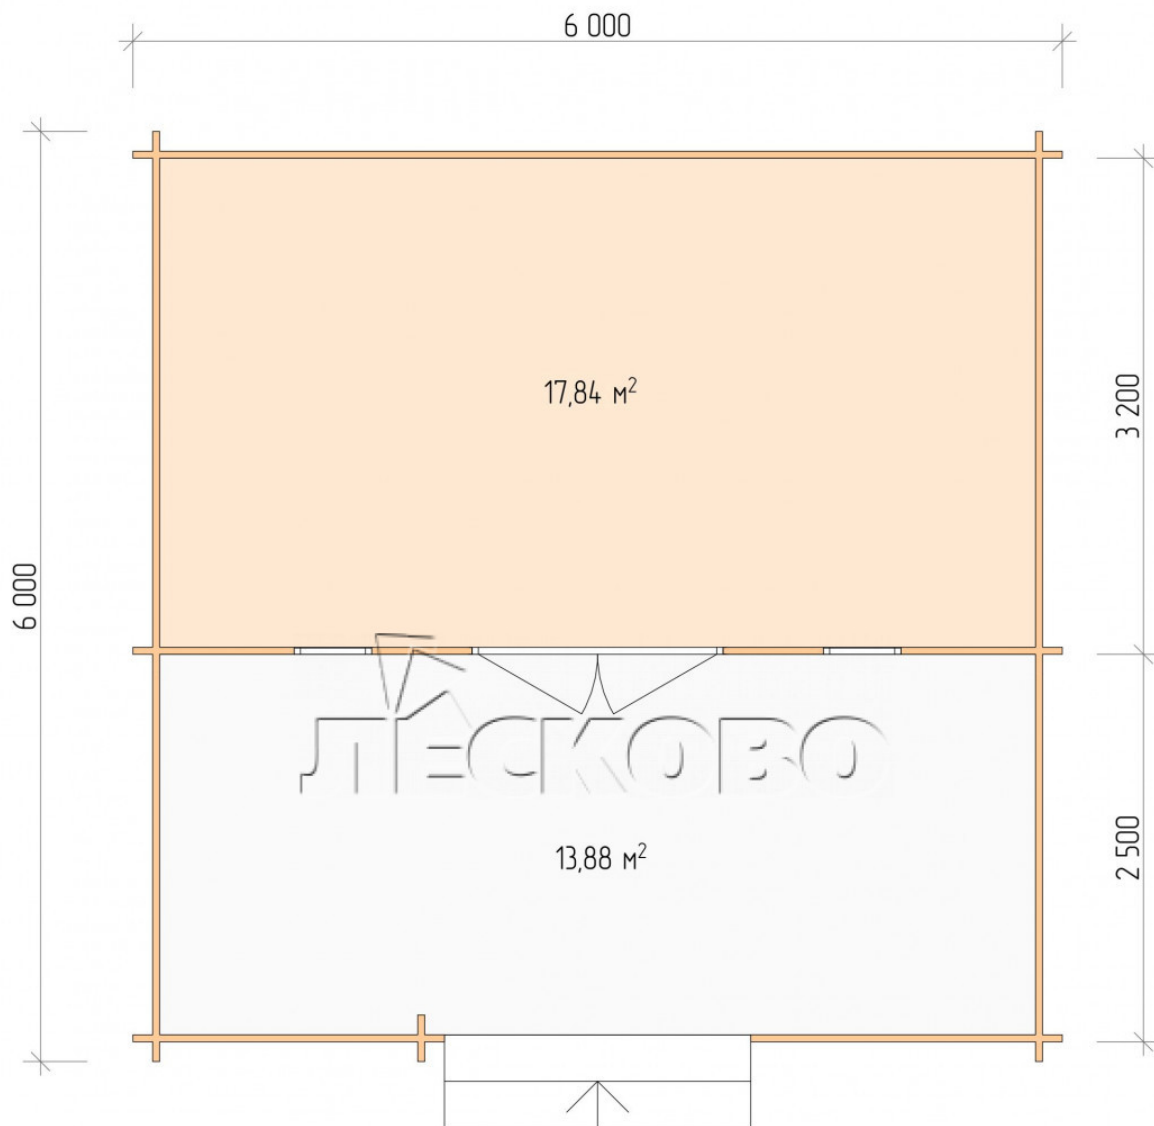

Log Cabin "DSV" series 6×3.5

Project Dimensions

6 × 3.5 / 32.4 m²

Full house set

4,797 €

Timber

45 MM

65 MM
+ 1,071 €

Project planning

6 000

3 500

Разрез

House Kit

- Wall kit: 44 × 145mm mini-chamber drying chamber with bowls for the project. The material of the tree is spruce, pine (GOST 8486). Humidity 12-14%. The height of the walls is 2.16 m;
- Logs, lower harness: board 45 × 145 mm chamber drying 10-12%;
- Floors: floorboard 35 mm, Chamber drying;
- Ceiling: imitation of a bar 20 × 135 mm, Chamber drying;
- Wooden windows, glass 4 mm, Single. Treatment with a colorless antiseptic. Hardware;

0.42×1.885 м.2 шт.

- Wooden doors;

1.62×1.885 м.1 шт.

7. Platbands: dry planed board 20 × 100 mm;

8. Roof: shingles.

9. Skirting board 35 mm.

+7 (4942) 499-770

156014, г. Кострома, ул. Базовая, д. 8