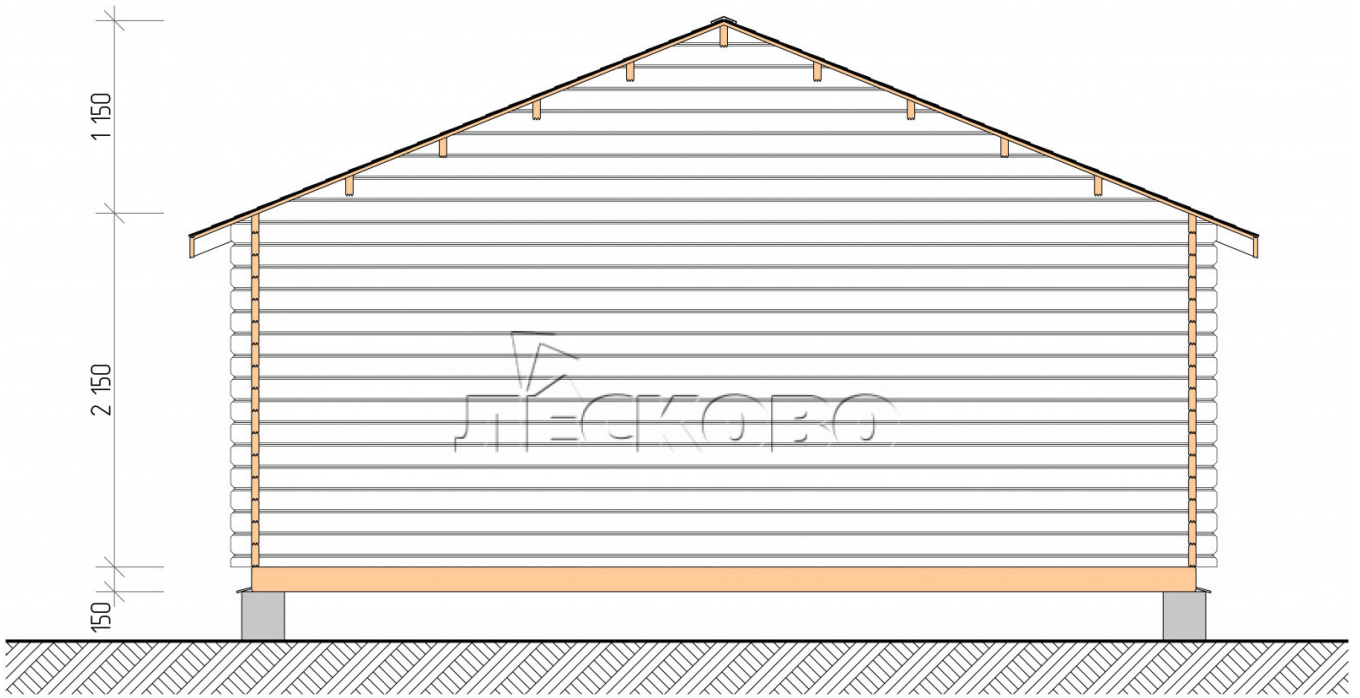

Log Cabin "DSV" series 6×3.5

Project Dimensions

6 × 3.5 / 32.4 m²

Full house set

5,898 €

Timber

45 MM

65 MM
+ 1,339 €

Project planning

6 000

3 500

Разрез

House Kit

- Wall kit: 44 × 145mm mini-chamber drying chamber with bowls for the project. The material of the tree is spruce, pine (GOST 8486). Humidity 12-14%. The height of the walls is 2.16 m;
- Logs, lower harness: board 45 × 145 mm chamber drying 10-12%;
- Floors: floorboard 35 mm, Chamber drying;
- Ceiling: imitation of a bar 20 × 135 mm, Chamber drying;
- Wooden windows, glass 4 mm, Single. Treatment with a colorless antiseptic. Hardware;

0.42×1.885 м.2 шт.

- Wooden doors;

1.62×1.885 м.1 шт.

7. Platbands: dry planed board 20 × 100 mm;

8. Roof: shingles.

9. Skirting board 35 mm.

+7 (4942) 499-770

156014, г. Кострома, ул. Базовая, д. 8