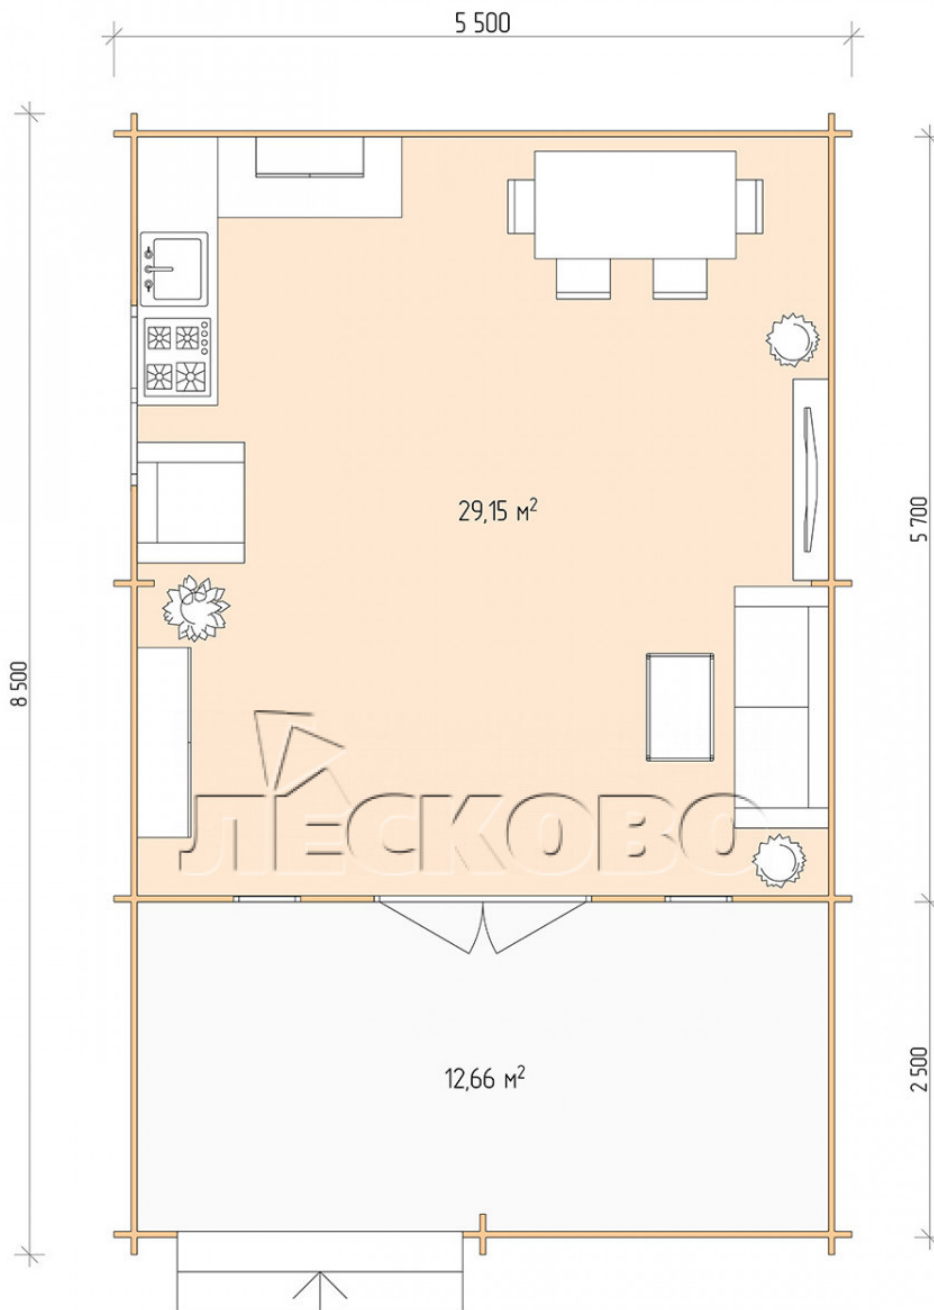

## Log Cabin "DSV" series 5.5×6

Project Dimensions

5.5 × 6 / 42.6 m<sup>2</sup>

Full house set

**7,189 €**

Разрез

## House Kit

- Wall kit: 44 × 145mm mini-chamber drying chamber with bowls for the project. The material of the tree is spruce, pine (GOST 8486). Humidity 12-14%. The height of the walls is 2.16 m;
- Logs, lower harness: board 45 × 145 mm chamber drying 10-12%;
- Floors: floorboard 35 mm, Chamber drying;
- Ceiling: imitation of a bar 20 × 135 mm, Chamber drying;
- Wooden windows, glass 4 mm, Single. Treatment with a colorless antiseptic. Hardware;

0.42×1.885 м.2 шт.

1.34×0.91 м.1 шт.

- Wooden doors;

1.62×1.885 м.1 шт.

7. Platbands: dry planed board 20 × 100 mm;

8. Roof: shingles.

9. Skirting board 35 mm.

+7 (4942) 499-770