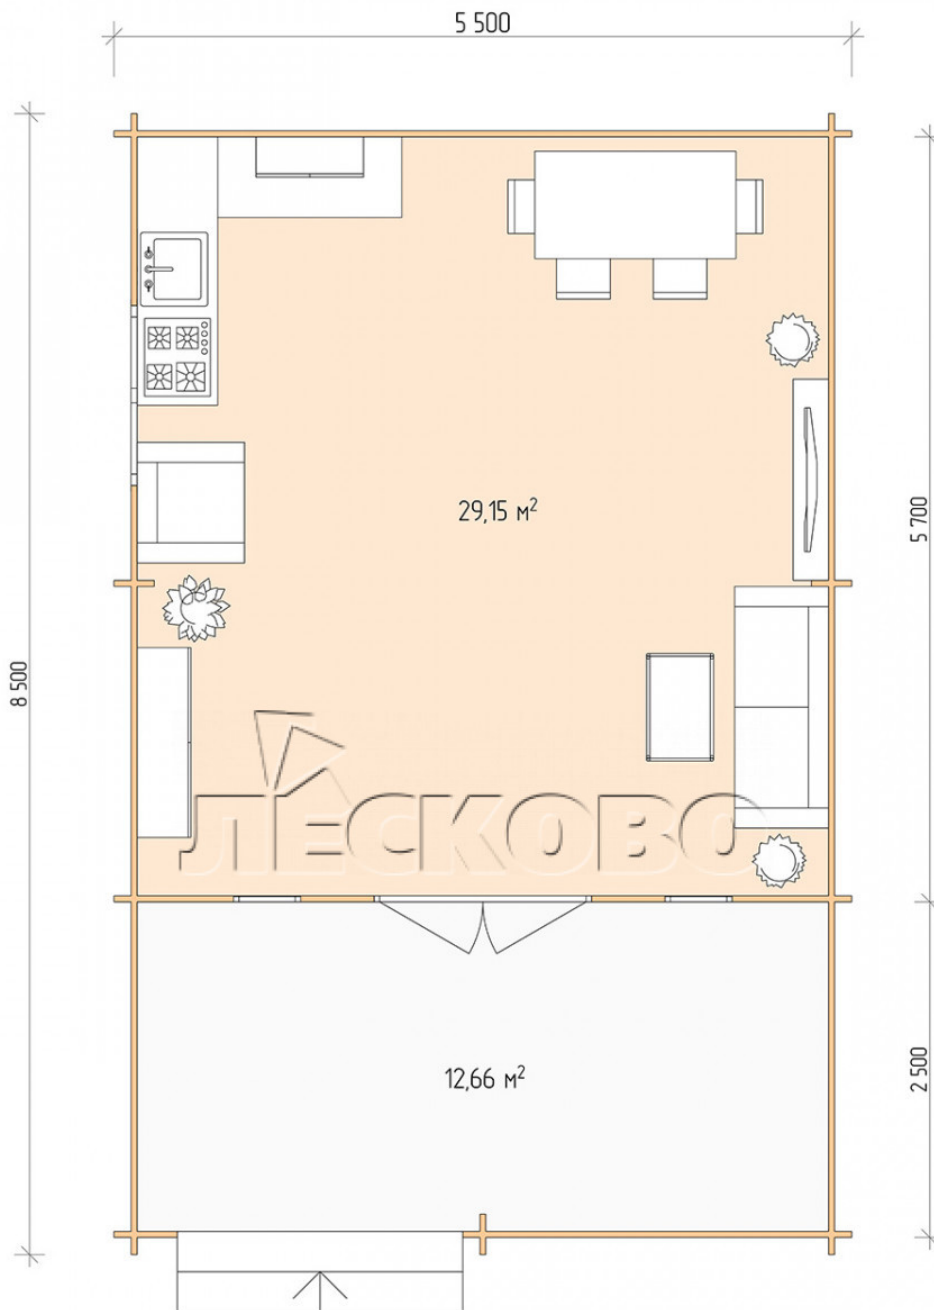

Log Cabin "DSV" series 5.5×6

Project Dimensions

5.5 × 6 / 42.6 m²

Full house set

5,488 €

Timber

45 MM

65 MM
+ 1,131 €

Project planning

Разрез

House Kit

- Wall kit: 44 × 145mm mini-chamber drying chamber with bowls for the project. The material of the tree is spruce, pine (GOST 8486). Humidity 12-14%. The height of the walls is 2.16 m;
- Logs, lower harness: board 45 × 145 mm chamber drying 10-12%;
- Floors: floorboard 35 mm, Chamber drying;
- Ceiling: imitation of a bar 20 × 135 mm, Chamber drying;
- Wooden windows, glass 4 mm, Single. Treatment with a colorless antiseptic. Hardware;

0.42×1.885 м.2 шт.

1.34×0.91 м.1 шт.

- Wooden doors;

1.62×1.885 м.1 шт.

7. Platbands: dry planed board 20 × 100 mm;

8. Roof: shingles.

9. Skirting board 35 mm.

+7 (4942) 499-770