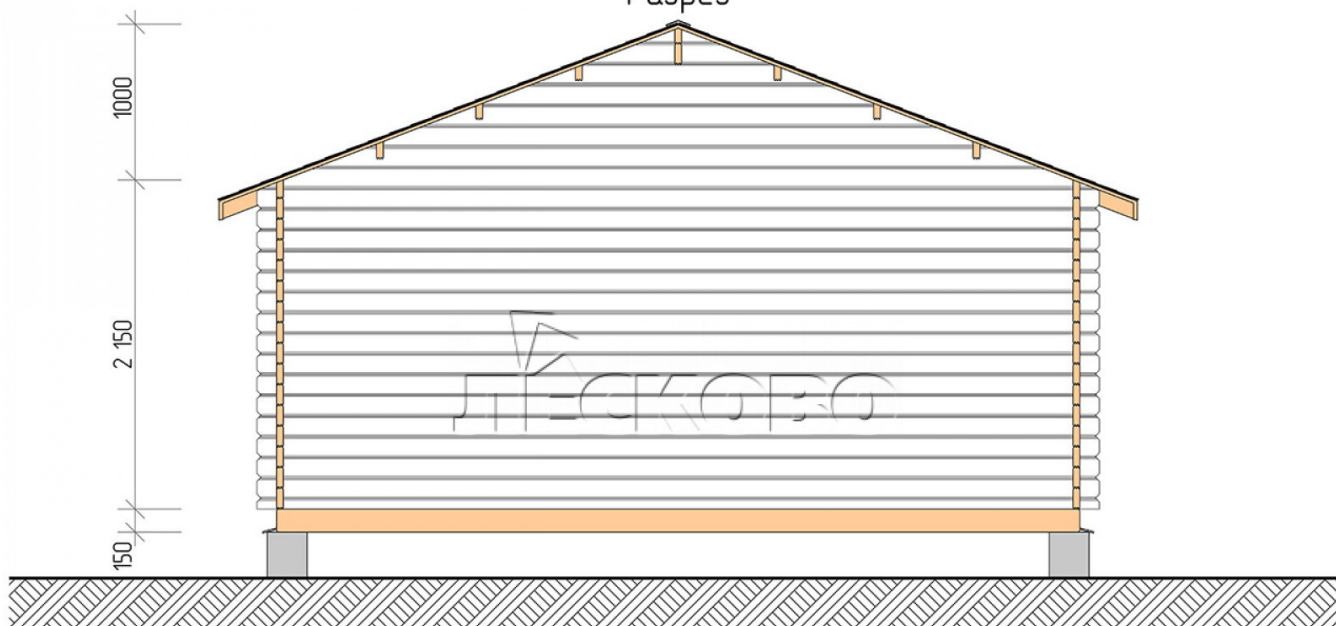

## Log Cabin "DSV" series 5.5×6

Project Dimensions

5.5 × 6 / 42.6 m<sup>2</sup>

Full house set

**7,189 €**

Разрез

## House Kit

- Wall kit: 44 × 145mm mini-chamber drying chamber with bowls for the project. The material of the tree is spruce, pine (GOST 8486). Humidity 12-14%. The height of the walls is 2.16 m;
- Logs, lower harness: board 45 × 145 mm chamber drying 10-12%;
- Floors: floorboard 35 mm, Chamber drying;
- Ceiling: imitation of a bar 20 × 135 mm, Chamber drying;
- Wooden windows, glass 4 mm, Single. Treatment with a colorless antiseptic. Hardware;