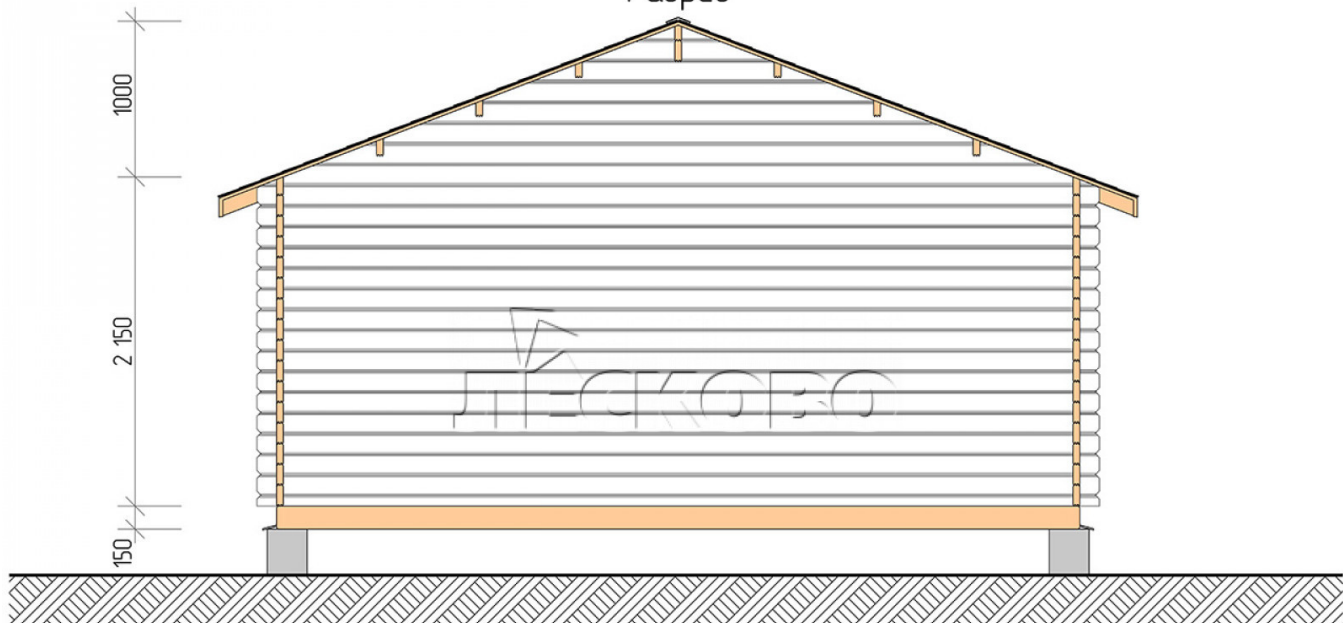

Log Cabin "DSV" series 5.5×6

Project Dimensions

5.5 × 6 / 42.6 m²

Full house set

5,488 €

Timber

45 MM

65 MM
+ 1,131 €

Project planning

Разрез

House Kit

- Wall kit: 44 × 145mm mini-chamber drying chamber with bowls for the project. The material of the tree is spruce, pine (GOST 8486). Humidity 12-14%. The height of the walls is 2.16 m;
- Logs, lower harness: board 45 × 145 mm chamber drying 10-12%;
- Floors: floorboard 35 mm, Chamber drying;
- Ceiling: imitation of a bar 20 × 135 mm, Chamber drying;
- Wooden windows, glass 4 mm, Single. Treatment with a colorless antiseptic. Hardware;

0.42×1.885 м.2 шт.

1.34×0.91 м.1 шт.

- Wooden doors;

1.62×1.885 м.1 шт.

7. Platbands: dry planed board 20 × 100 mm;

8. Roof: shingles.

9. Skirting board 35 mm.

+7 (4942) 499-770